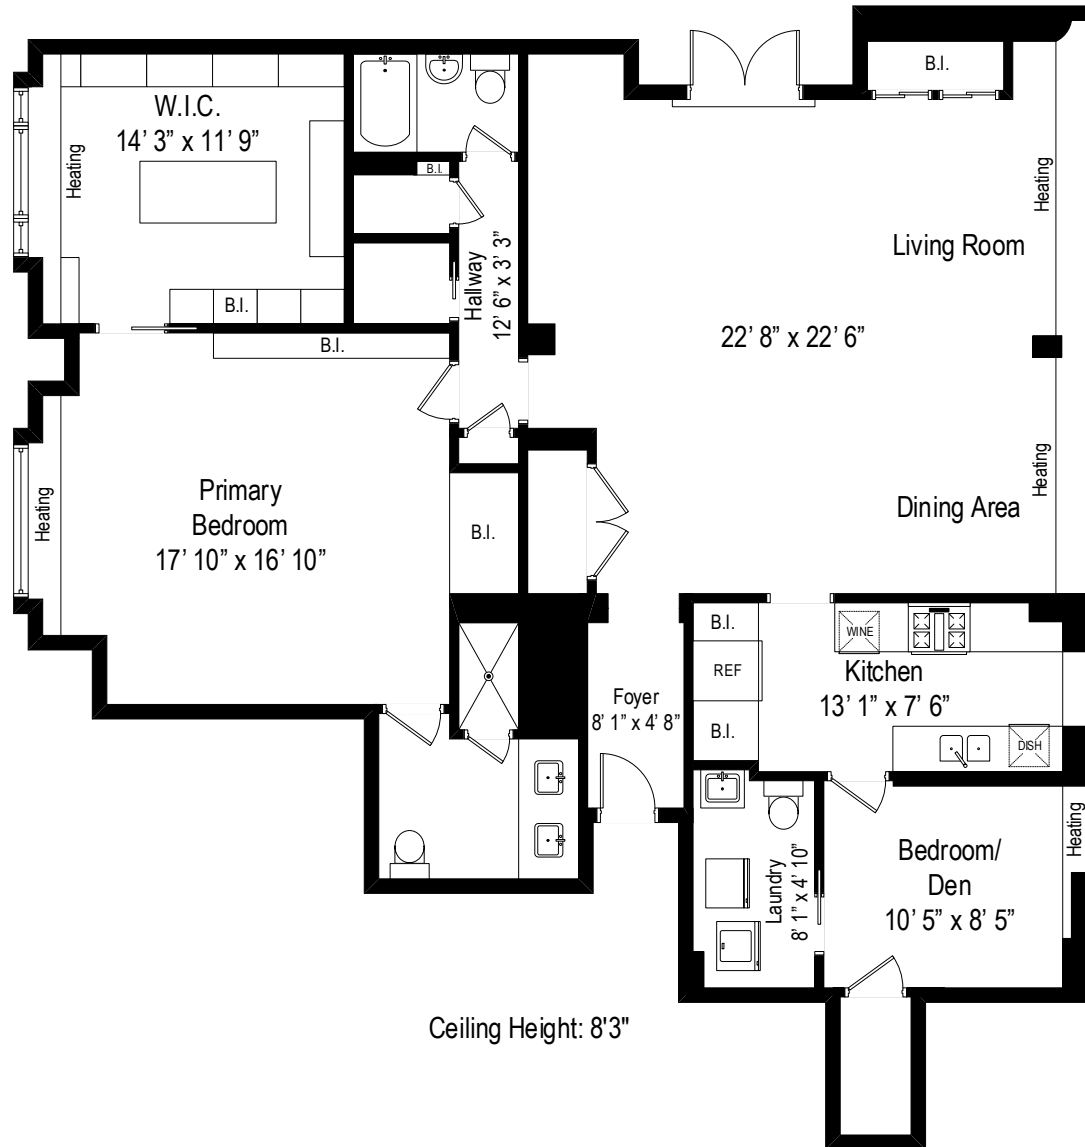

200 East 66th St, Apt A1701

Ceiling Height: 8'3"

Real estate agents affiliated with The Corcoran Group are independent contractor and are not employees of The Corcoran Group. The Corcoran Group is a licensed real estate broker located at 660 Madison Ave., New York, NY. All information herein is intended for information purposes only and has been compiled from sources deemed reliable, but Corcoran makes not warranty or representation as to the accuracy thereof. All dimensions provided are approximate. To obtain exact dimensions, Corcoran advises you to hire a qualified architect or engineer. Equal Housing Opportunity.