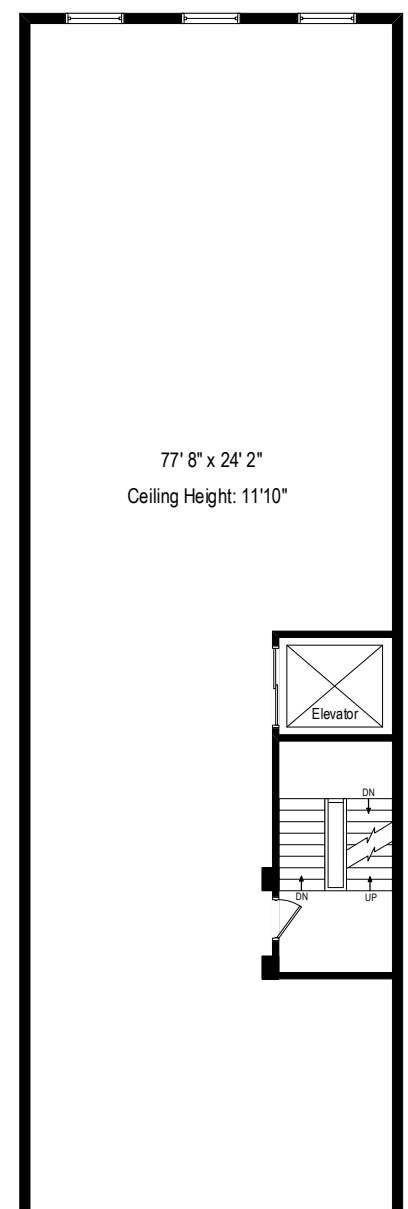

Third Level

44 Hudson Street - New York, NY 10013