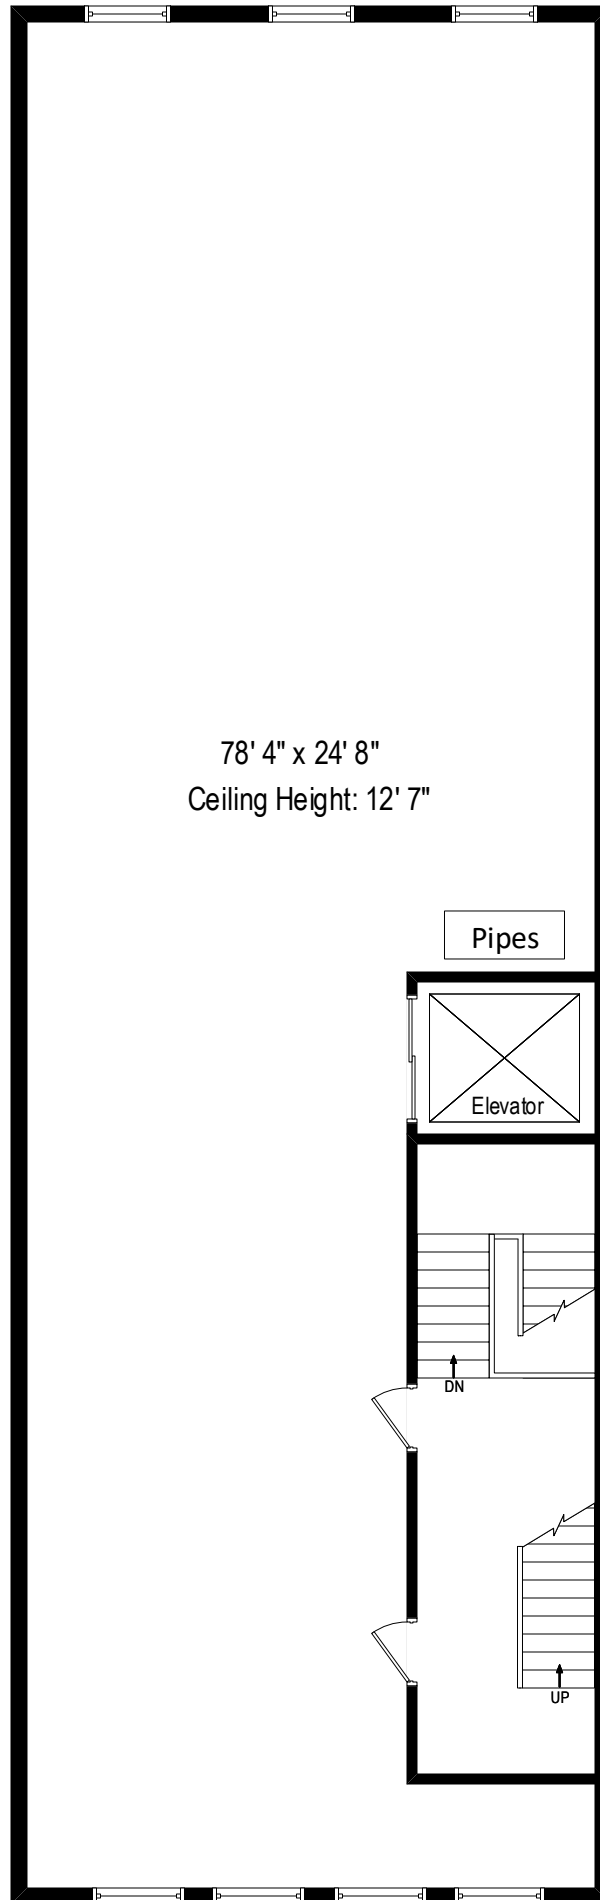

44 Hudson Street - New York, NY 10013

First Level

44 Hudson Street - New York, NY 10013

Second Level

44 Hudson Street New York, NY 10013

Third Level

44 Hudson Street New York, NY 10013

Fourth Level

44 Hudson Street - New York, NY 10013

Fifth Level

44 Hudson Street - New York, NY 10013

Roof terrace

Basement  
77' 9" x 23' 1"  
Ceiling Height: 7' 11"

44 Hudson Street - New York, NY 10013

Lower Level