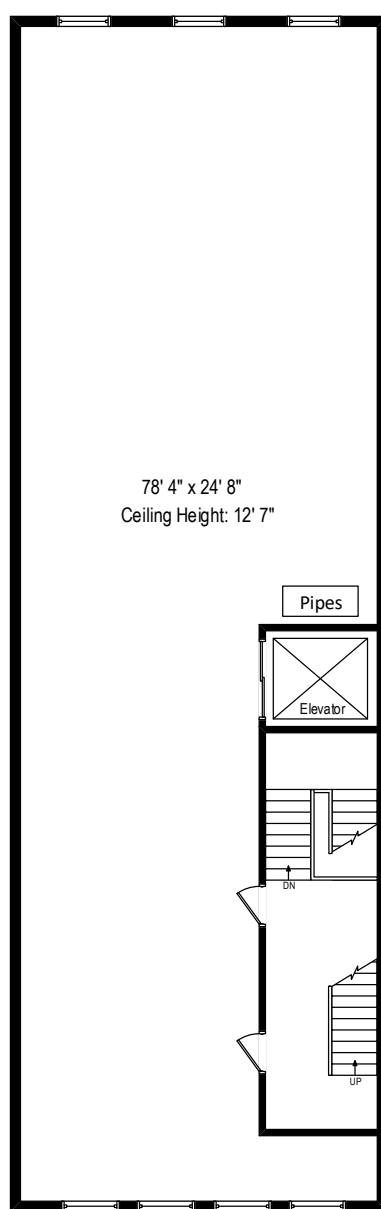

Fifth Level