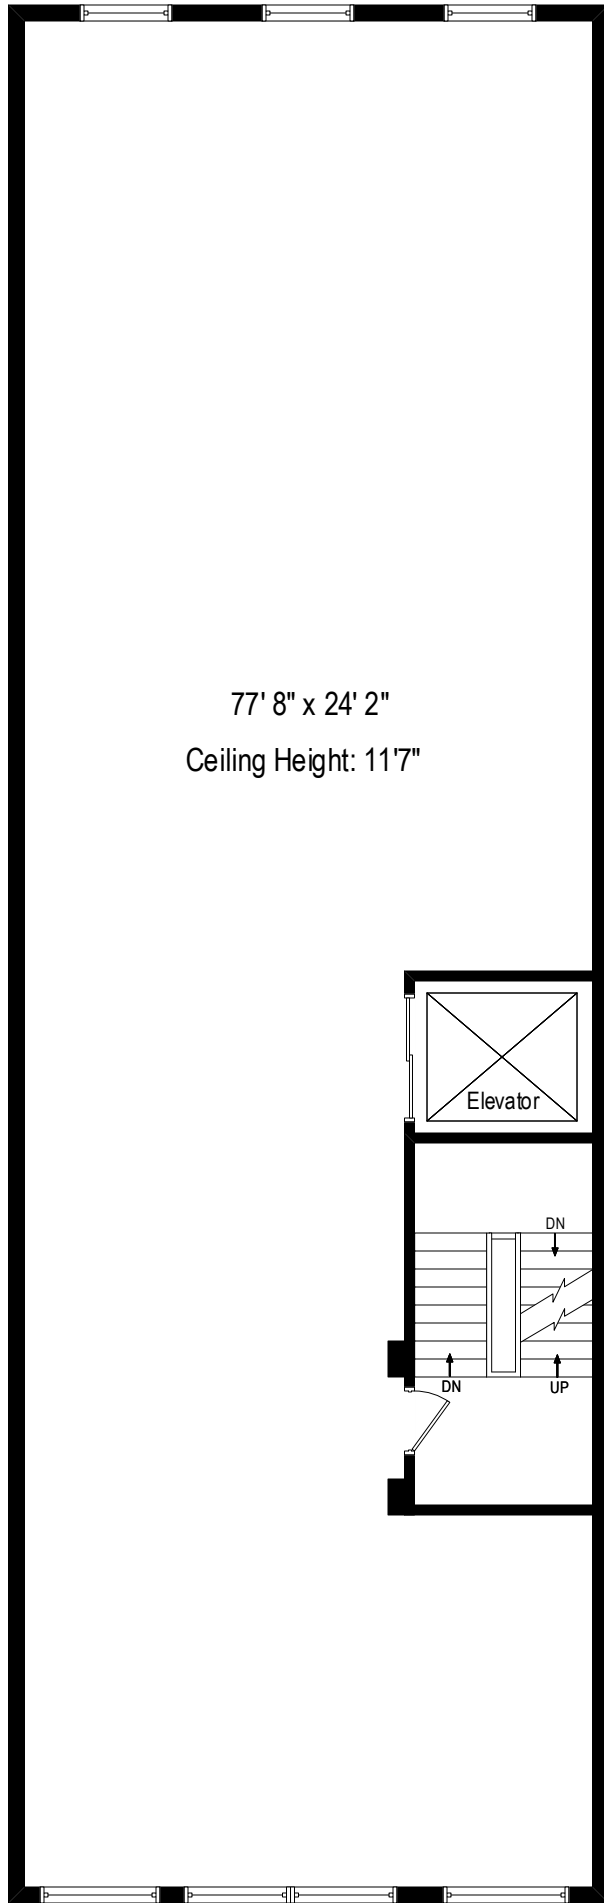

44 Hudson Street - New York, NY 10013

First Level

44 Hudson Street - New York, NY 10013

Second Level

44 Hudson Street New York, NY 10013

Third Level

44 Hudson Street New York, NY 10013

Fourth Level

44 Hudson Street - New York, NY 10013

Fifth Level

44 Hudson Street - New York, NY 10013

Roof terrace

Basement  
77' 9" x 23' 1"  
Ceiling Height: 7' 11"

44 Hudson Street - New York, NY 10013

Lower Level