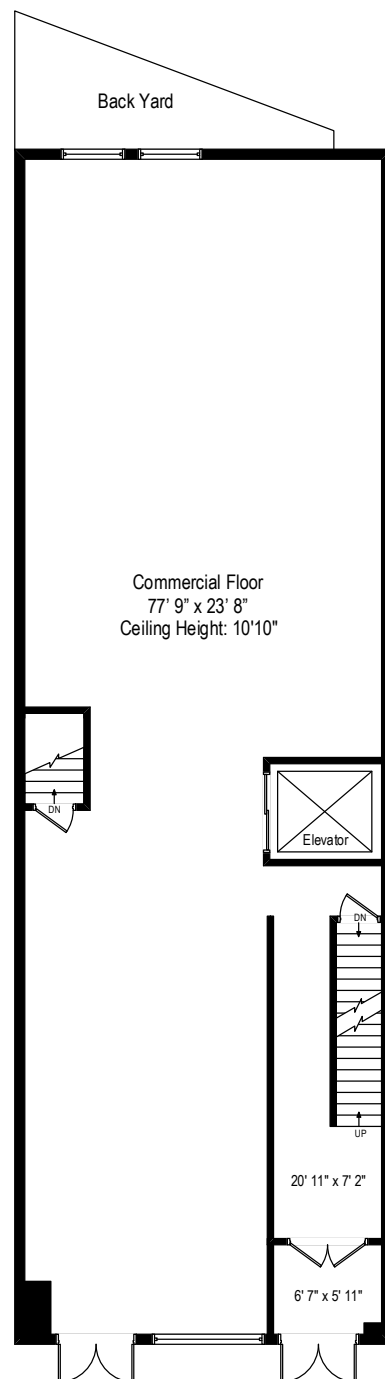

First Level