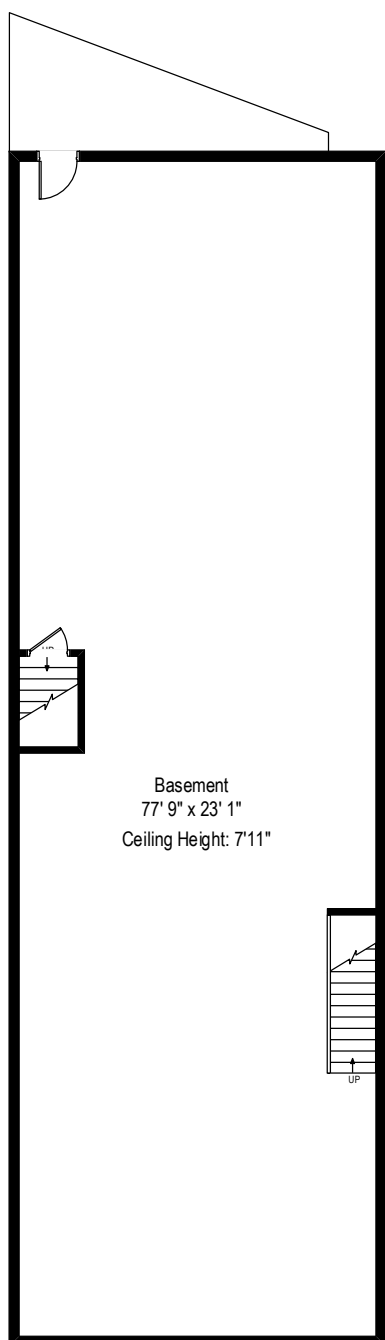

Lower Level