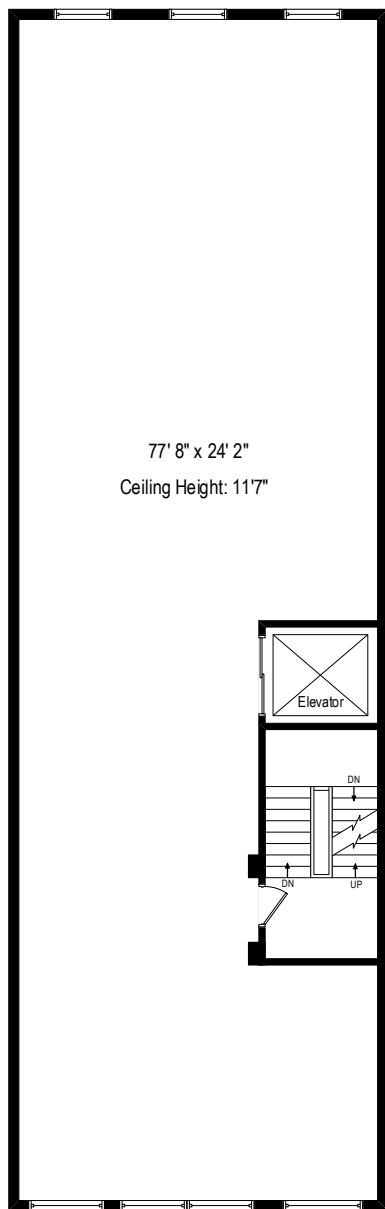

Fourth Level