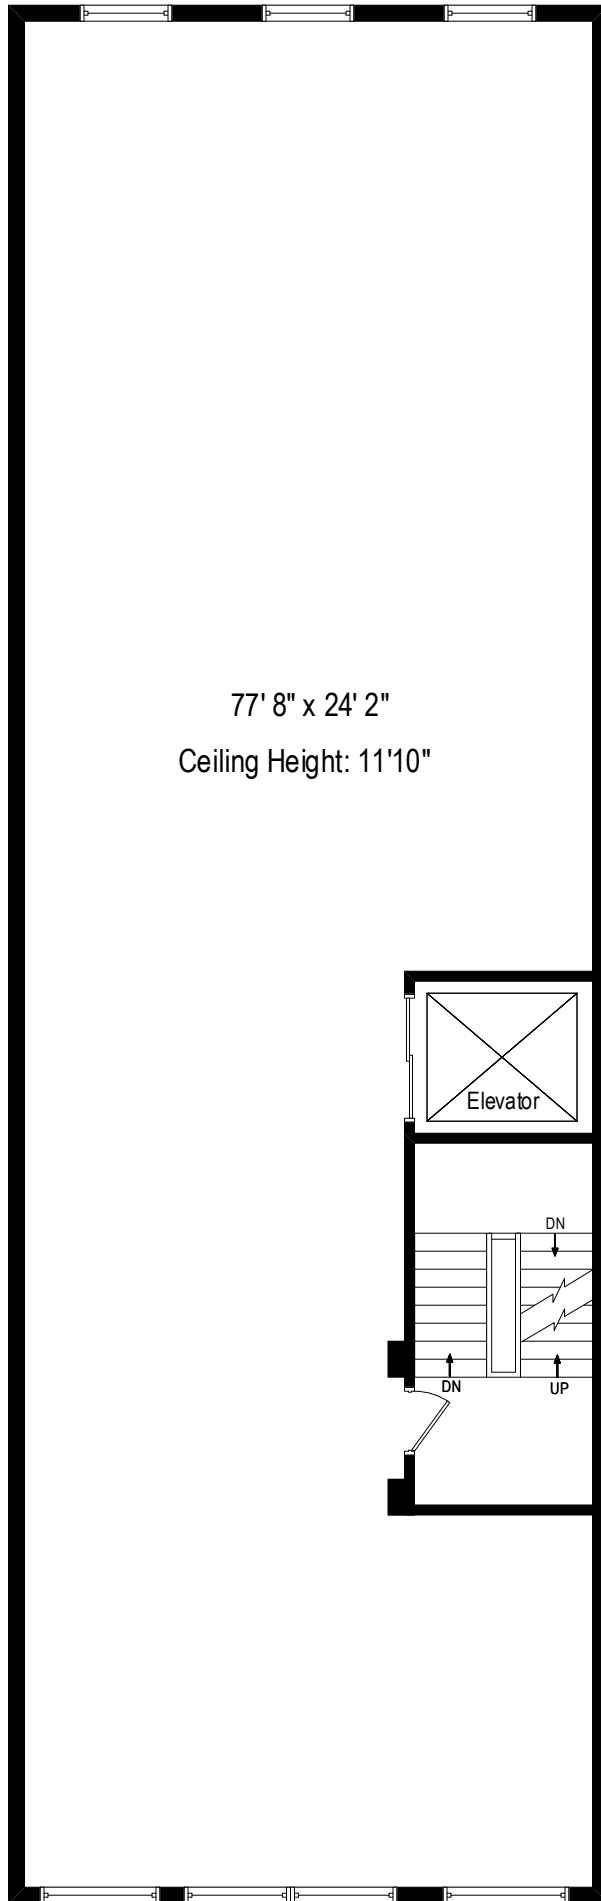

44 Hudson Street - New York, NY 10013

First Level

44 Hudson Street - New York, NY 10013

Second Level

44 Hudson Street New York, NY 10013

Third Level

44 Hudson Street New York, NY 10013

Fourth Level

44 Hudson Street - New York, NY 10013

Fifth Level

44 Hudson Street - New York, NY 10013

Roof terrace

Basement  
77' 9" x 23' 1"  
Ceiling Height: 7' 11"

44 Hudson Street - New York, NY 10013

Lower Level