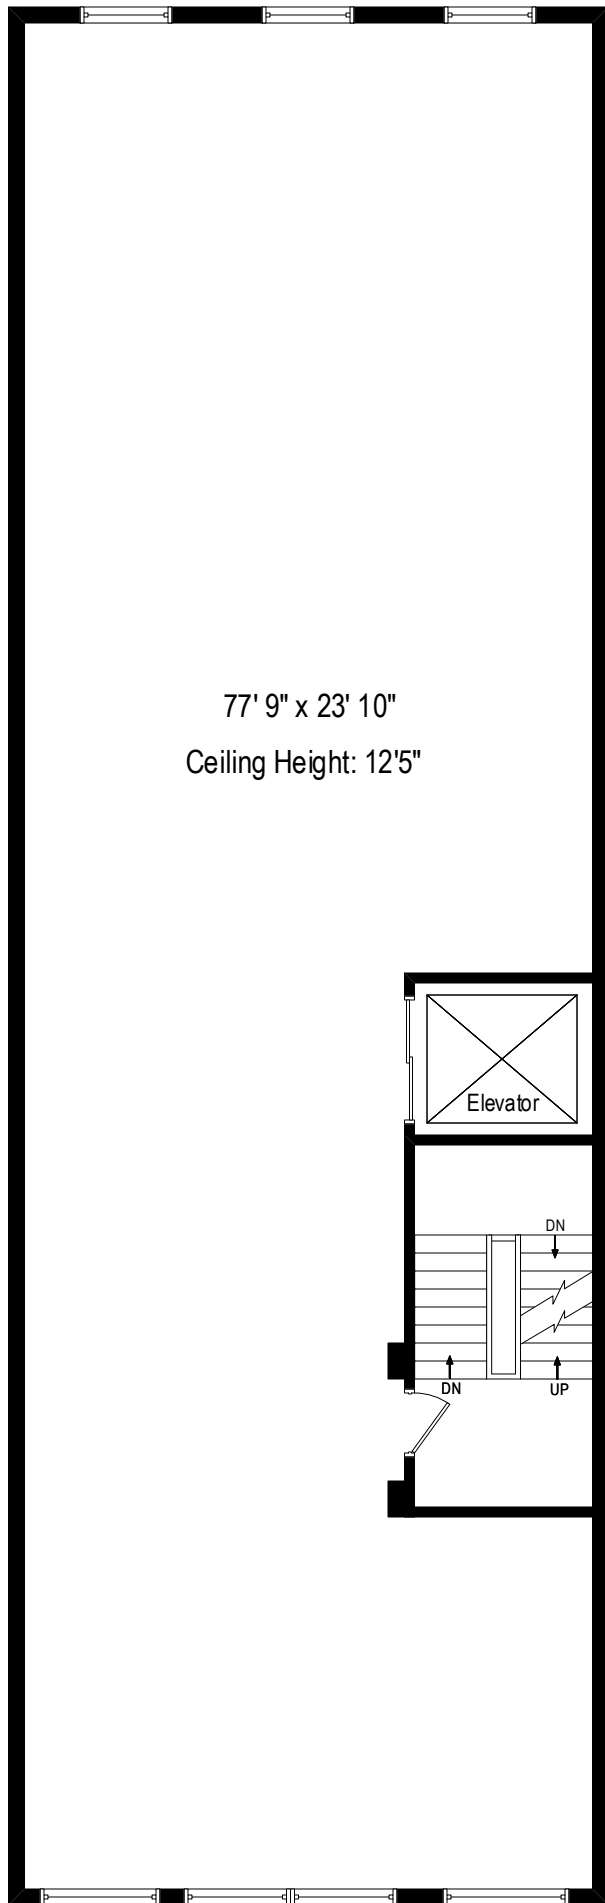

44 Hudson Street - New York, NY 10013

First Level

44 Hudson Street - New York, NY 10013

Second Level

44 Hudson Street New York, NY 10013

Third Level

44 Hudson Street New York, NY 10013

Fourth Level

44 Hudson Street - New York, NY 10013

Fifth Level

44 Hudson Street - New York, NY 10013

Roof terrace

Basement  
77' 9" x 23' 1"  
Ceiling Height: 7' 11"

44 Hudson Street - New York, NY 10013

Lower Level