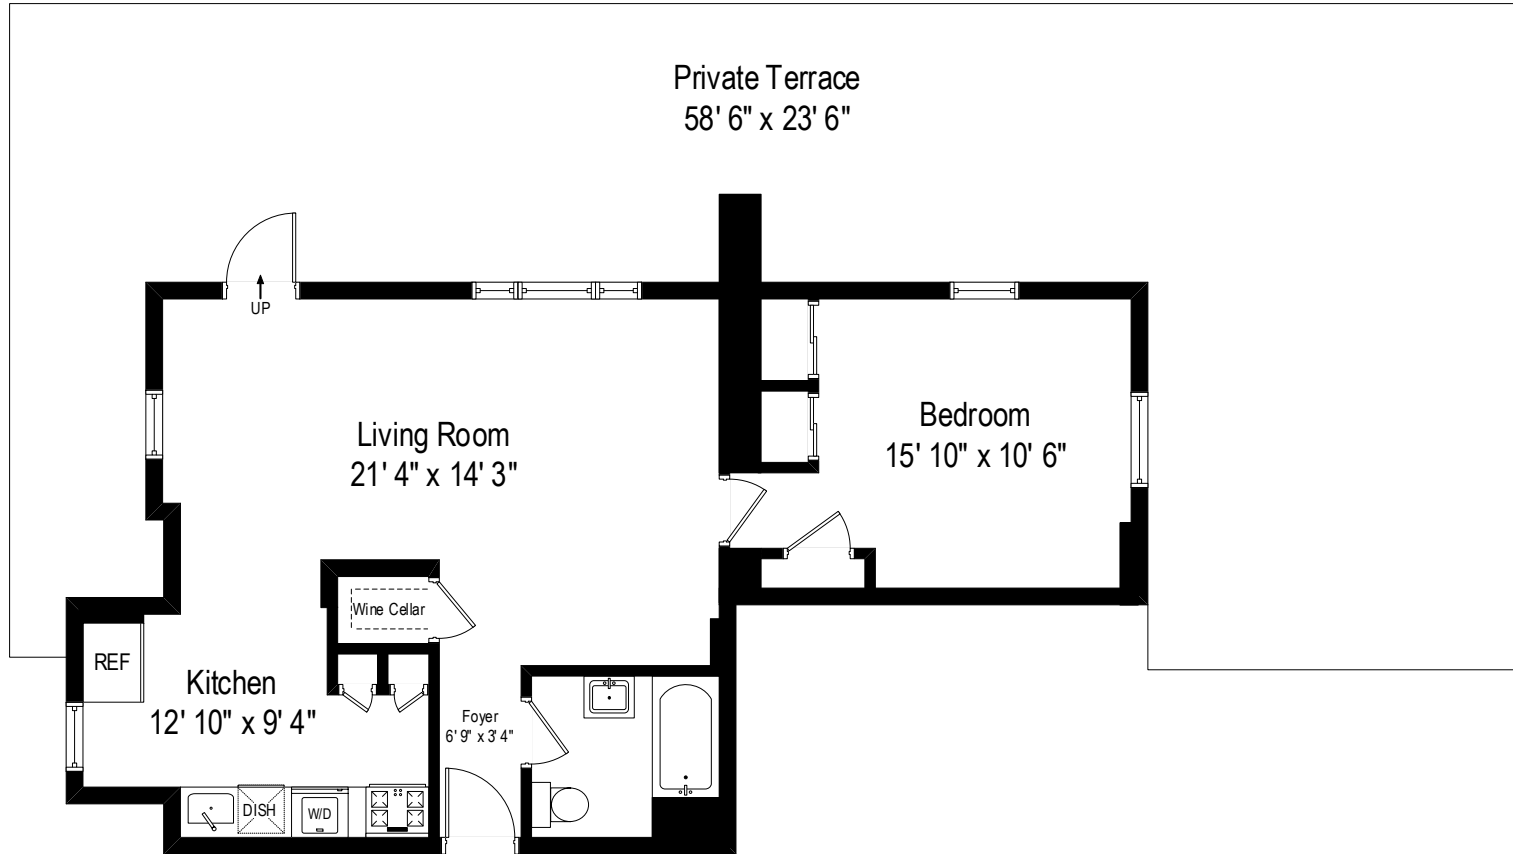

35 east 9 street

Ceiling Height: 10' 0"

Real estate agents affiliated with The Corcoran Group are independent contractor and are not employees of The Corcoran Group. The Corcoran Group is a licensed real estate broker located at 660 Madison Ave., New York, NY. All information herein is intended for information purposes only and has been compiled from sources deemed reliable, but Corcoran makes not warranty or representation as to the accuracy thereof. All dimensions provided are approximate. To obtain exact dimensions, Corcoran advises you to hire a qualified architect or engineer. Equal Housing Opportunity.