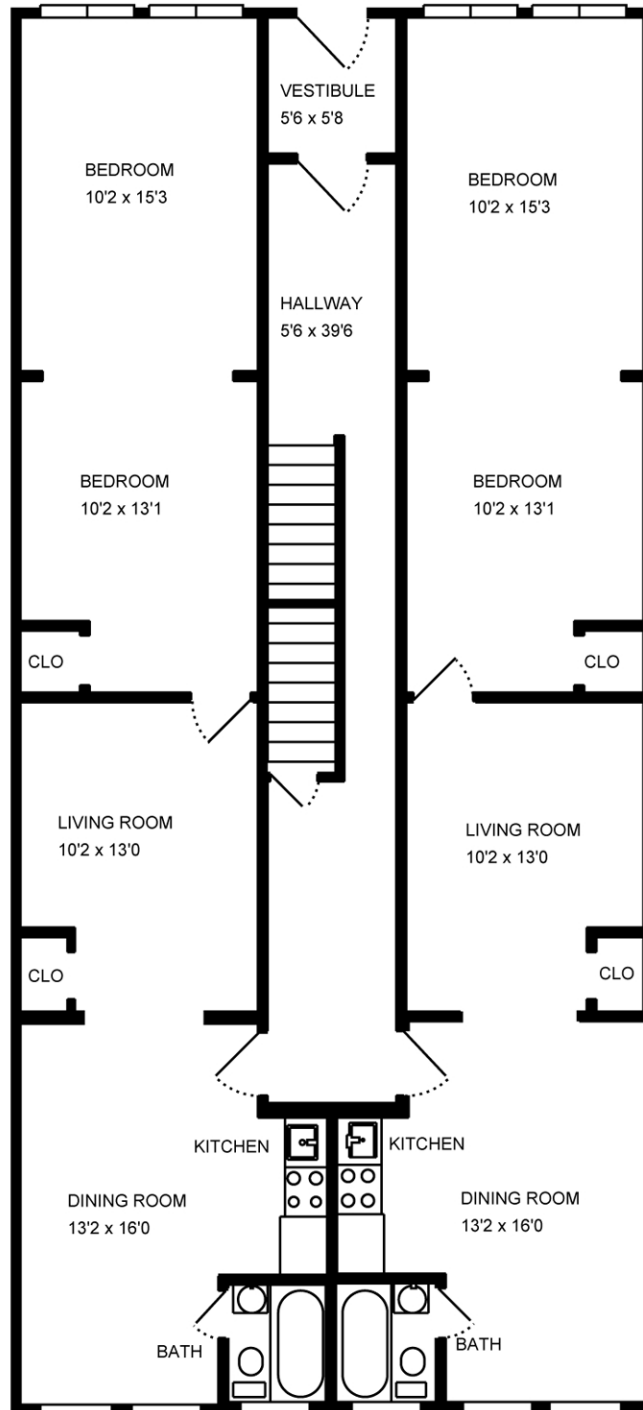

FLOOR PLAN

Property Address:
516 4th Ave
Brooklyn, NY 11215

FIRST LEVEL

CEILING ON THE FIRST FLOOR IS 11'6 HIGH

FLOOR PLAN

Property Address:
516 4th Ave
Brooklyn, NY 11215

SECOND LEVEL

CEILING ABOVE THE 1ST FLOOR ARE 9'6" HIGH

FLOOR PLAN

Property Address:
516 4th Ave
Brooklyn, NY 11215

THIRD LEVEL

FLOOR PLAN

Property Address:
516 4th Ave
Brooklyn, NY 11215

FOURTH LEVEL

FLOOR PLAN

Property Address:
516 4th Ave
Brooklyn, NY 11215

LOWER LEVEL