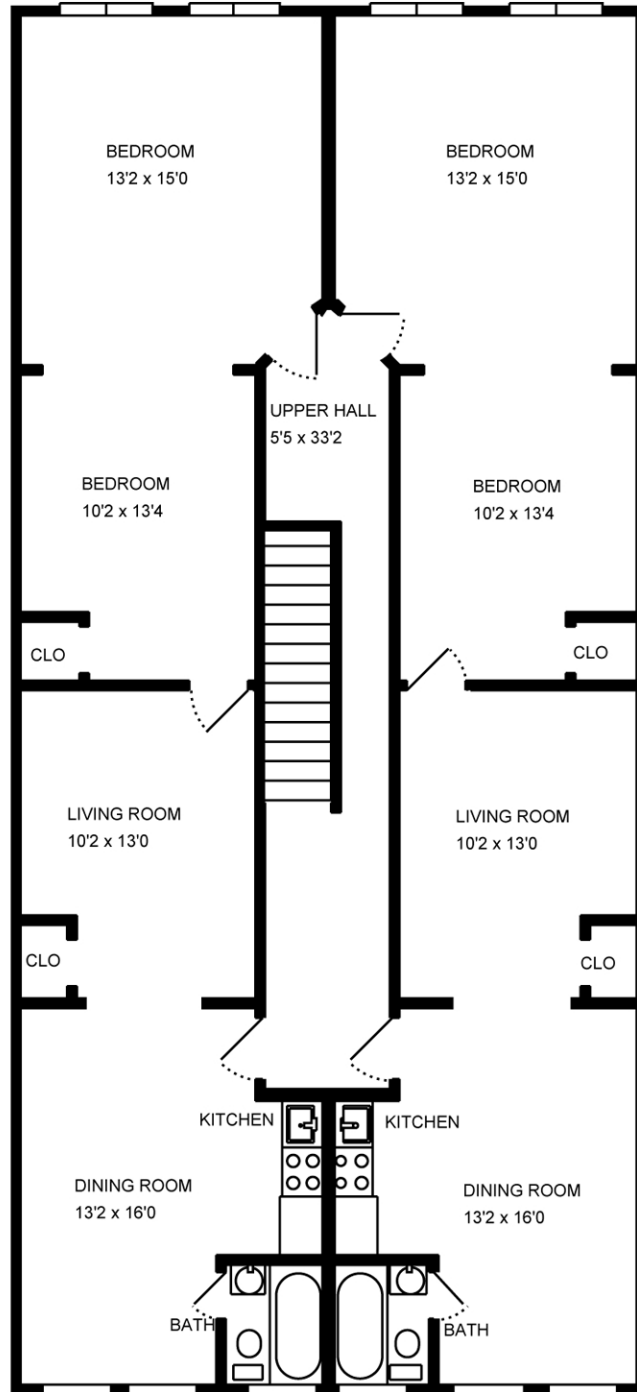

FLOOR PLAN

Property Address:
516 4th Ave
Brooklyn, NY 11215

FIRST LEVEL

CEILING ON THE FIRST FLOOR IS 11'6 HIGH

FLOOR PLAN

Property Address:
516 4th Ave
Brooklyn, NY 11215

SECOND LEVEL

CEILING ABOVE THE 1ST FLOOR ARE 9'6" HIGH

FLOOR PLAN

Property Address:
516 4th Ave
Brooklyn, NY 11215

THIRD LEVEL

FLOOR PLAN

Property Address:
516 4th Ave
Brooklyn, NY 11215

FOURTH LEVEL

FLOOR PLAN

Property Address:
516 4th Ave
Brooklyn, NY 11215

LOWER LEVEL