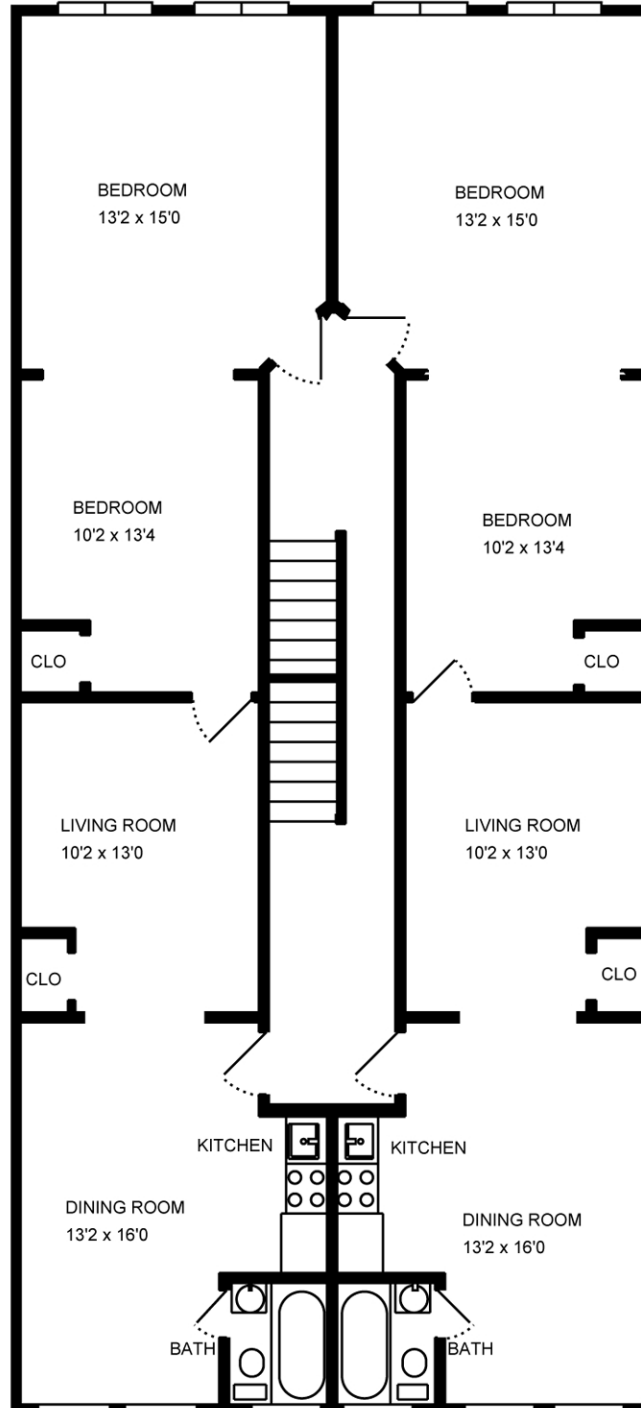

FLOOR PLAN

Property Address:
516 4th Ave
Brooklyn, NY 11215

FIRST LEVEL

CEILING ON THE FIRST FLOOR IS 11'6 HIGH

FLOOR PLAN

Property Address:
516 4th Ave
Brooklyn, NY 11215

SECOND LEVEL

CEILING ABOVE THE 1ST FLOOR ARE 9'6" HIGH

FLOOR PLAN

Property Address:
516 4th Ave
Brooklyn, NY 11215

THIRD LEVEL

FLOOR PLAN

Property Address:
516 4th Ave
Brooklyn, NY 11215

FOURTH LEVEL

FLOOR PLAN

Property Address:
516 4th Ave
Brooklyn, NY 11215

LOWER LEVEL