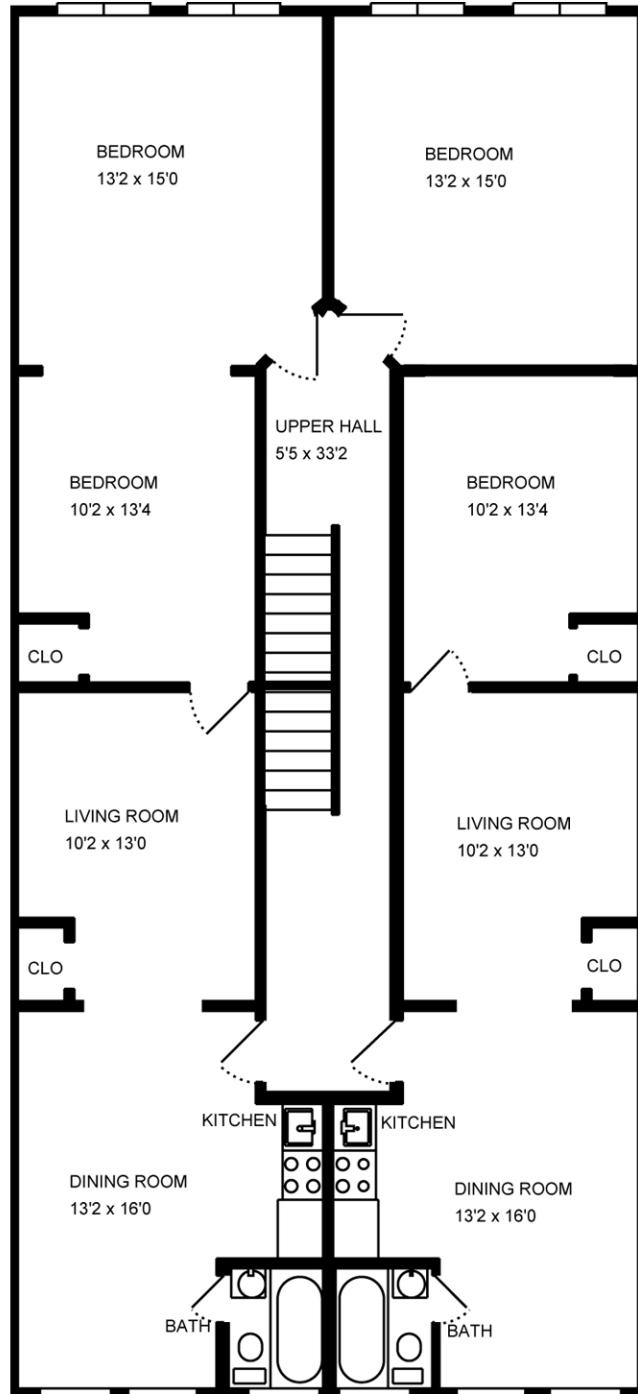

FLOOR PLAN

Property Address:
516 4th Ave
Brooklyn, NY 11215

FIRST LEVEL

CEILING ON THE FIRST FLOOR IS 11'6 HIGH

FLOOR PLAN

Property Address:
516 4th Ave
Brooklyn, NY 11215

SECOND LEVEL

CEILING ABOVE THE 1ST FLOOR ARE 9'6" HIGH

FLOOR PLAN

Property Address:
516 4th Ave
Brooklyn, NY 11215

THIRD LEVEL

FLOOR PLAN

Property Address:
516 4th Ave
Brooklyn, NY 11215

FOURTH LEVEL

FLOOR PLAN

Property Address:
516 4th Ave
Brooklyn, NY 11215

LOWER LEVEL