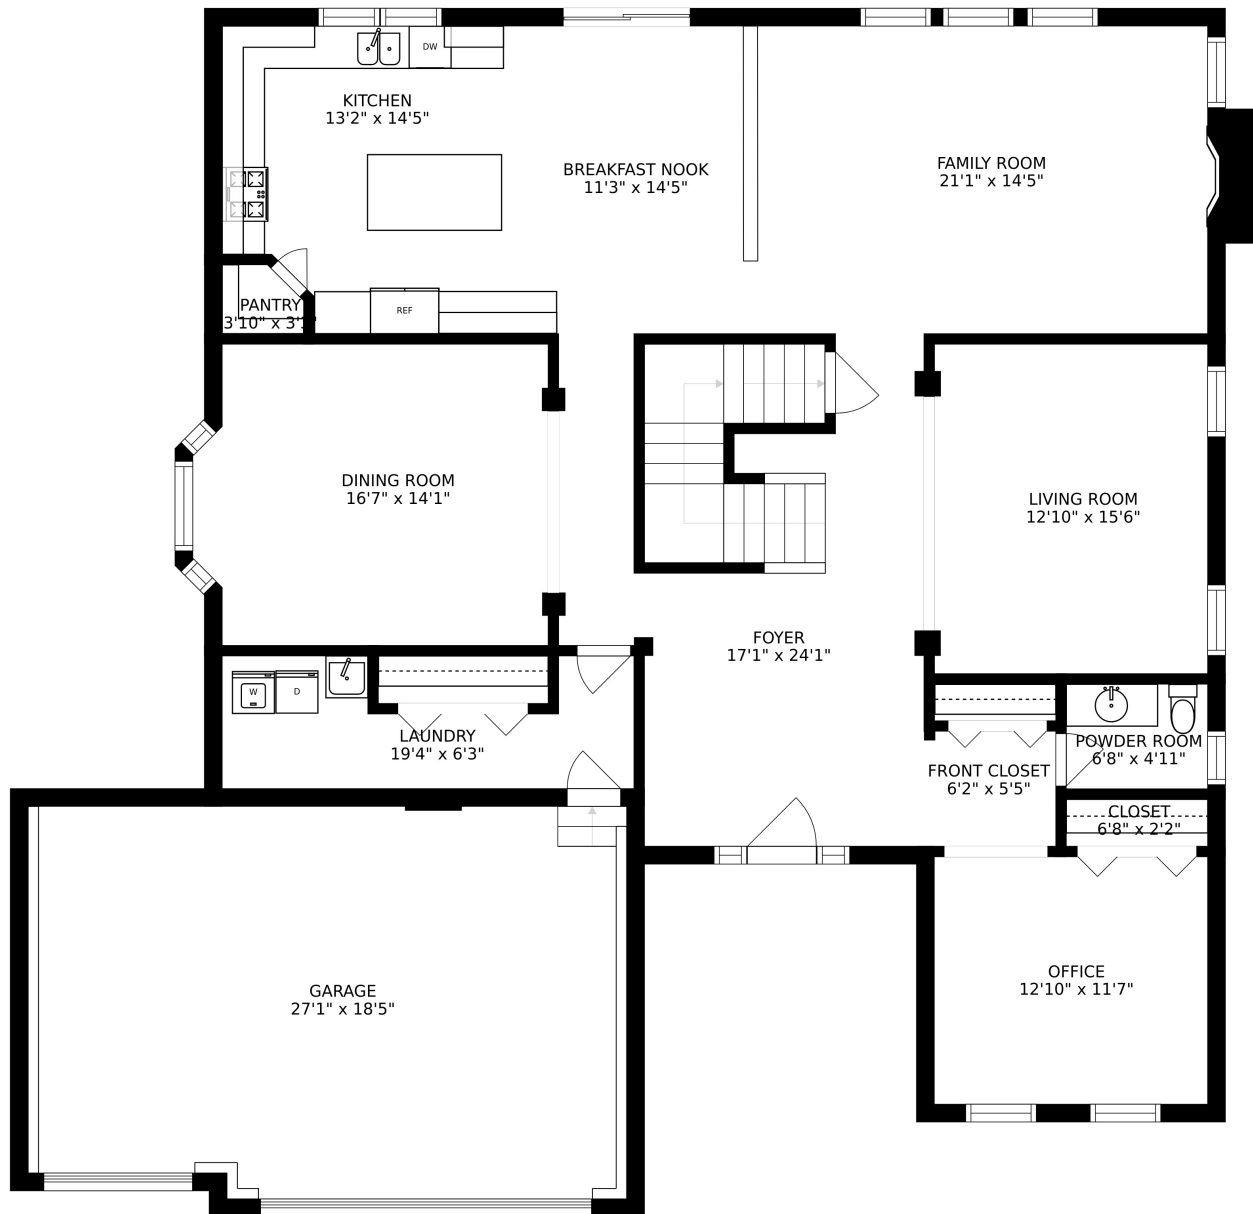

FLOOR 2

FLOOR 3

FLOOR 1

SIZES AND DIMENSIONS ARE APPROXIMATE, ACTUAL MAY VARY.

SIZES AND DIMENSIONS ARE APPROXIMATE, ACTUAL MAY VARY.

SIZES AND DIMENSIONS ARE APPROXIMATE, ACTUAL MAY VARY.

STORAGE ROOM
21'9" x 20'10"

REC ROOM
22'7" x 34'2"

SIZES AND DIMENSIONS ARE APPROXIMATE, ACTUAL MAY VARY.