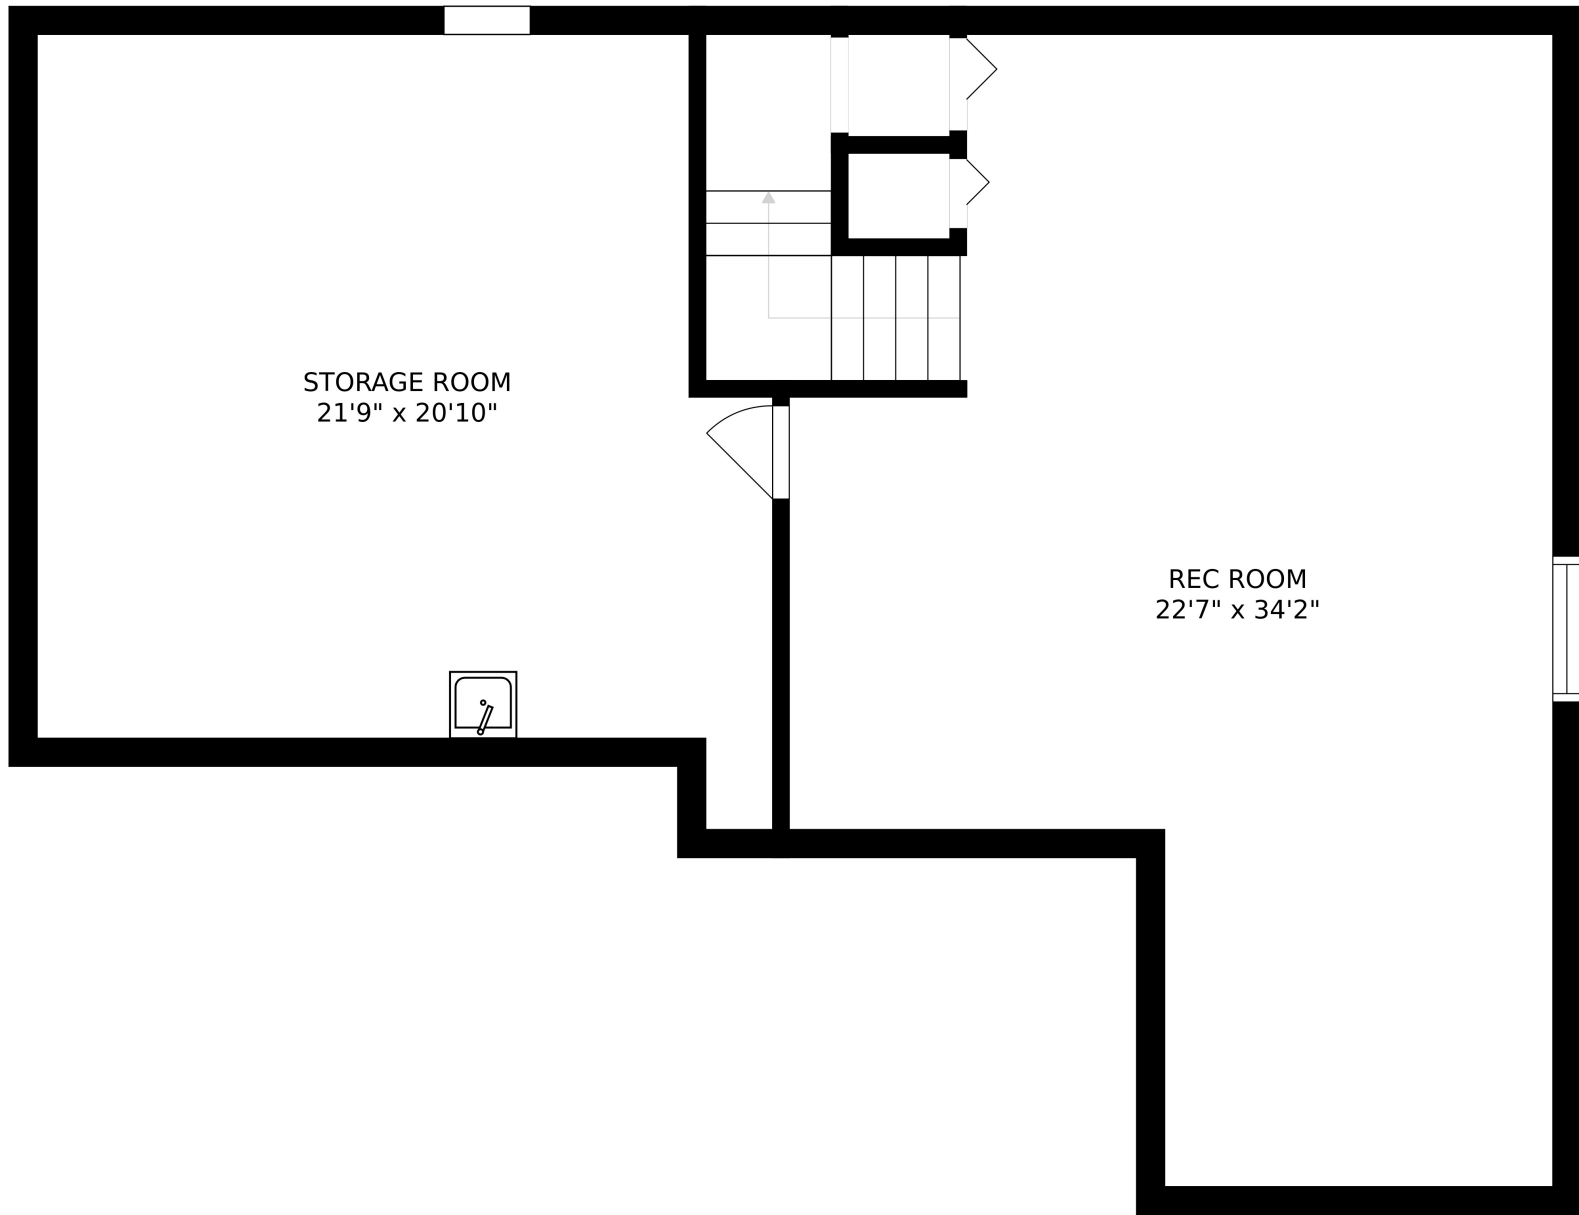

FLOOR 2

FLOOR 3

FLOOR 1

SIZES AND DIMENSIONS ARE APPROXIMATE, ACTUAL MAY VARY.

SIZES AND DIMENSIONS ARE APPROXIMATE, ACTUAL MAY VARY.

SIZES AND DIMENSIONS ARE APPROXIMATE, ACTUAL MAY VARY.

STORAGE ROOM
21'9" x 20'10"

REC ROOM
22'7" x 34'2"

SIZES AND DIMENSIONS ARE APPROXIMATE, ACTUAL MAY VARY.