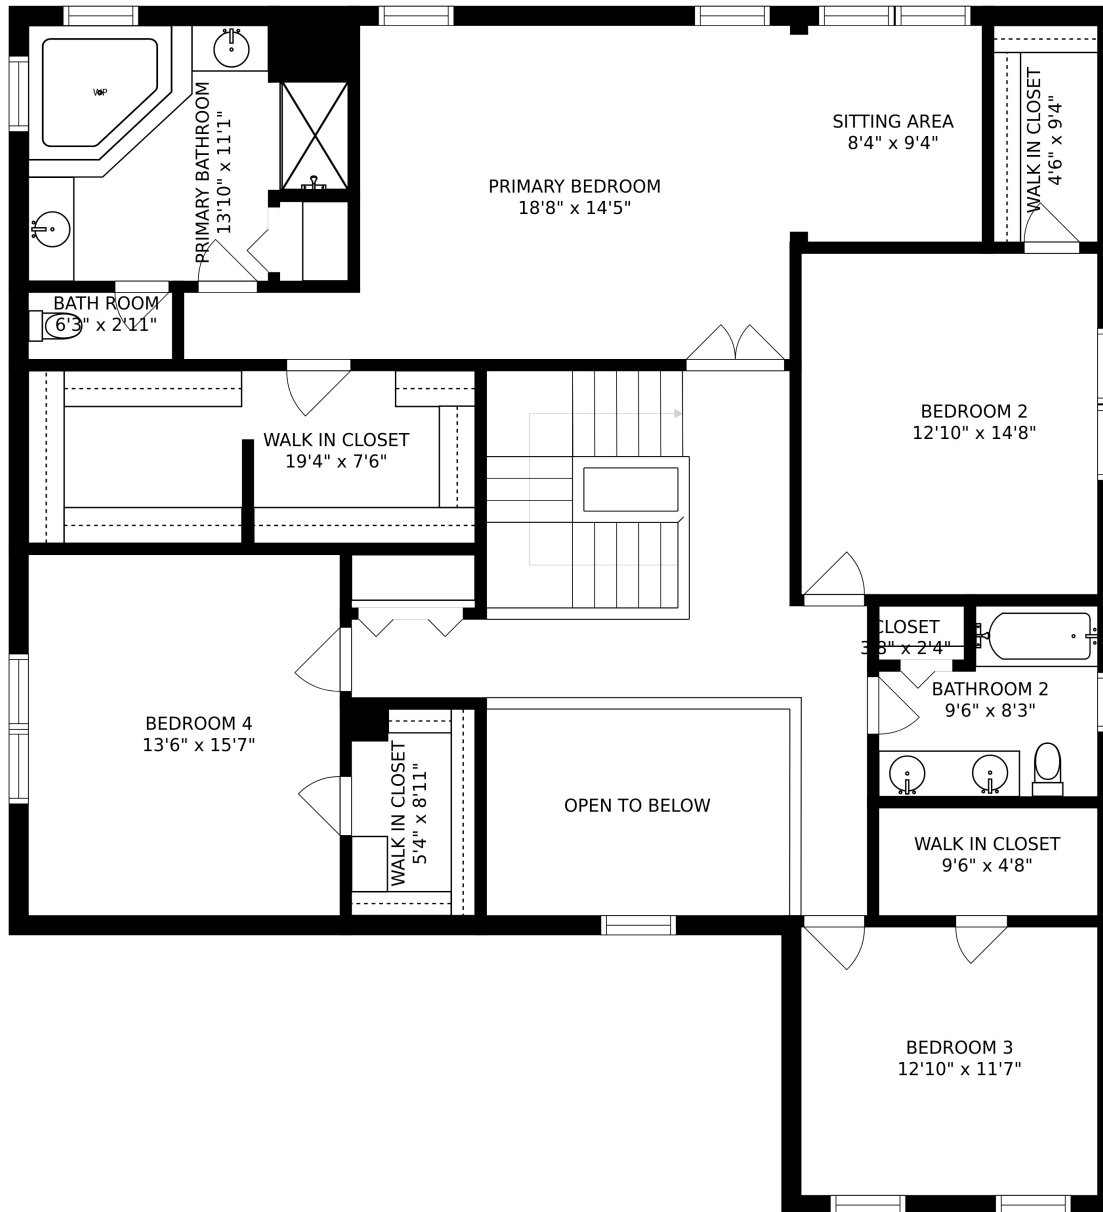

FLOOR 2

FLOOR 3

FLOOR 1

SIZES AND DIMENSIONS ARE APPROXIMATE, ACTUAL MAY VARY.

SIZES AND DIMENSIONS ARE APPROXIMATE, ACTUAL MAY VARY.

SIZES AND DIMENSIONS ARE APPROXIMATE, ACTUAL MAY VARY.

STORAGE ROOM
21'9" x 20'10"

REC ROOM
22'7" x 34'2"

SIZES AND DIMENSIONS ARE APPROXIMATE, ACTUAL MAY VARY.