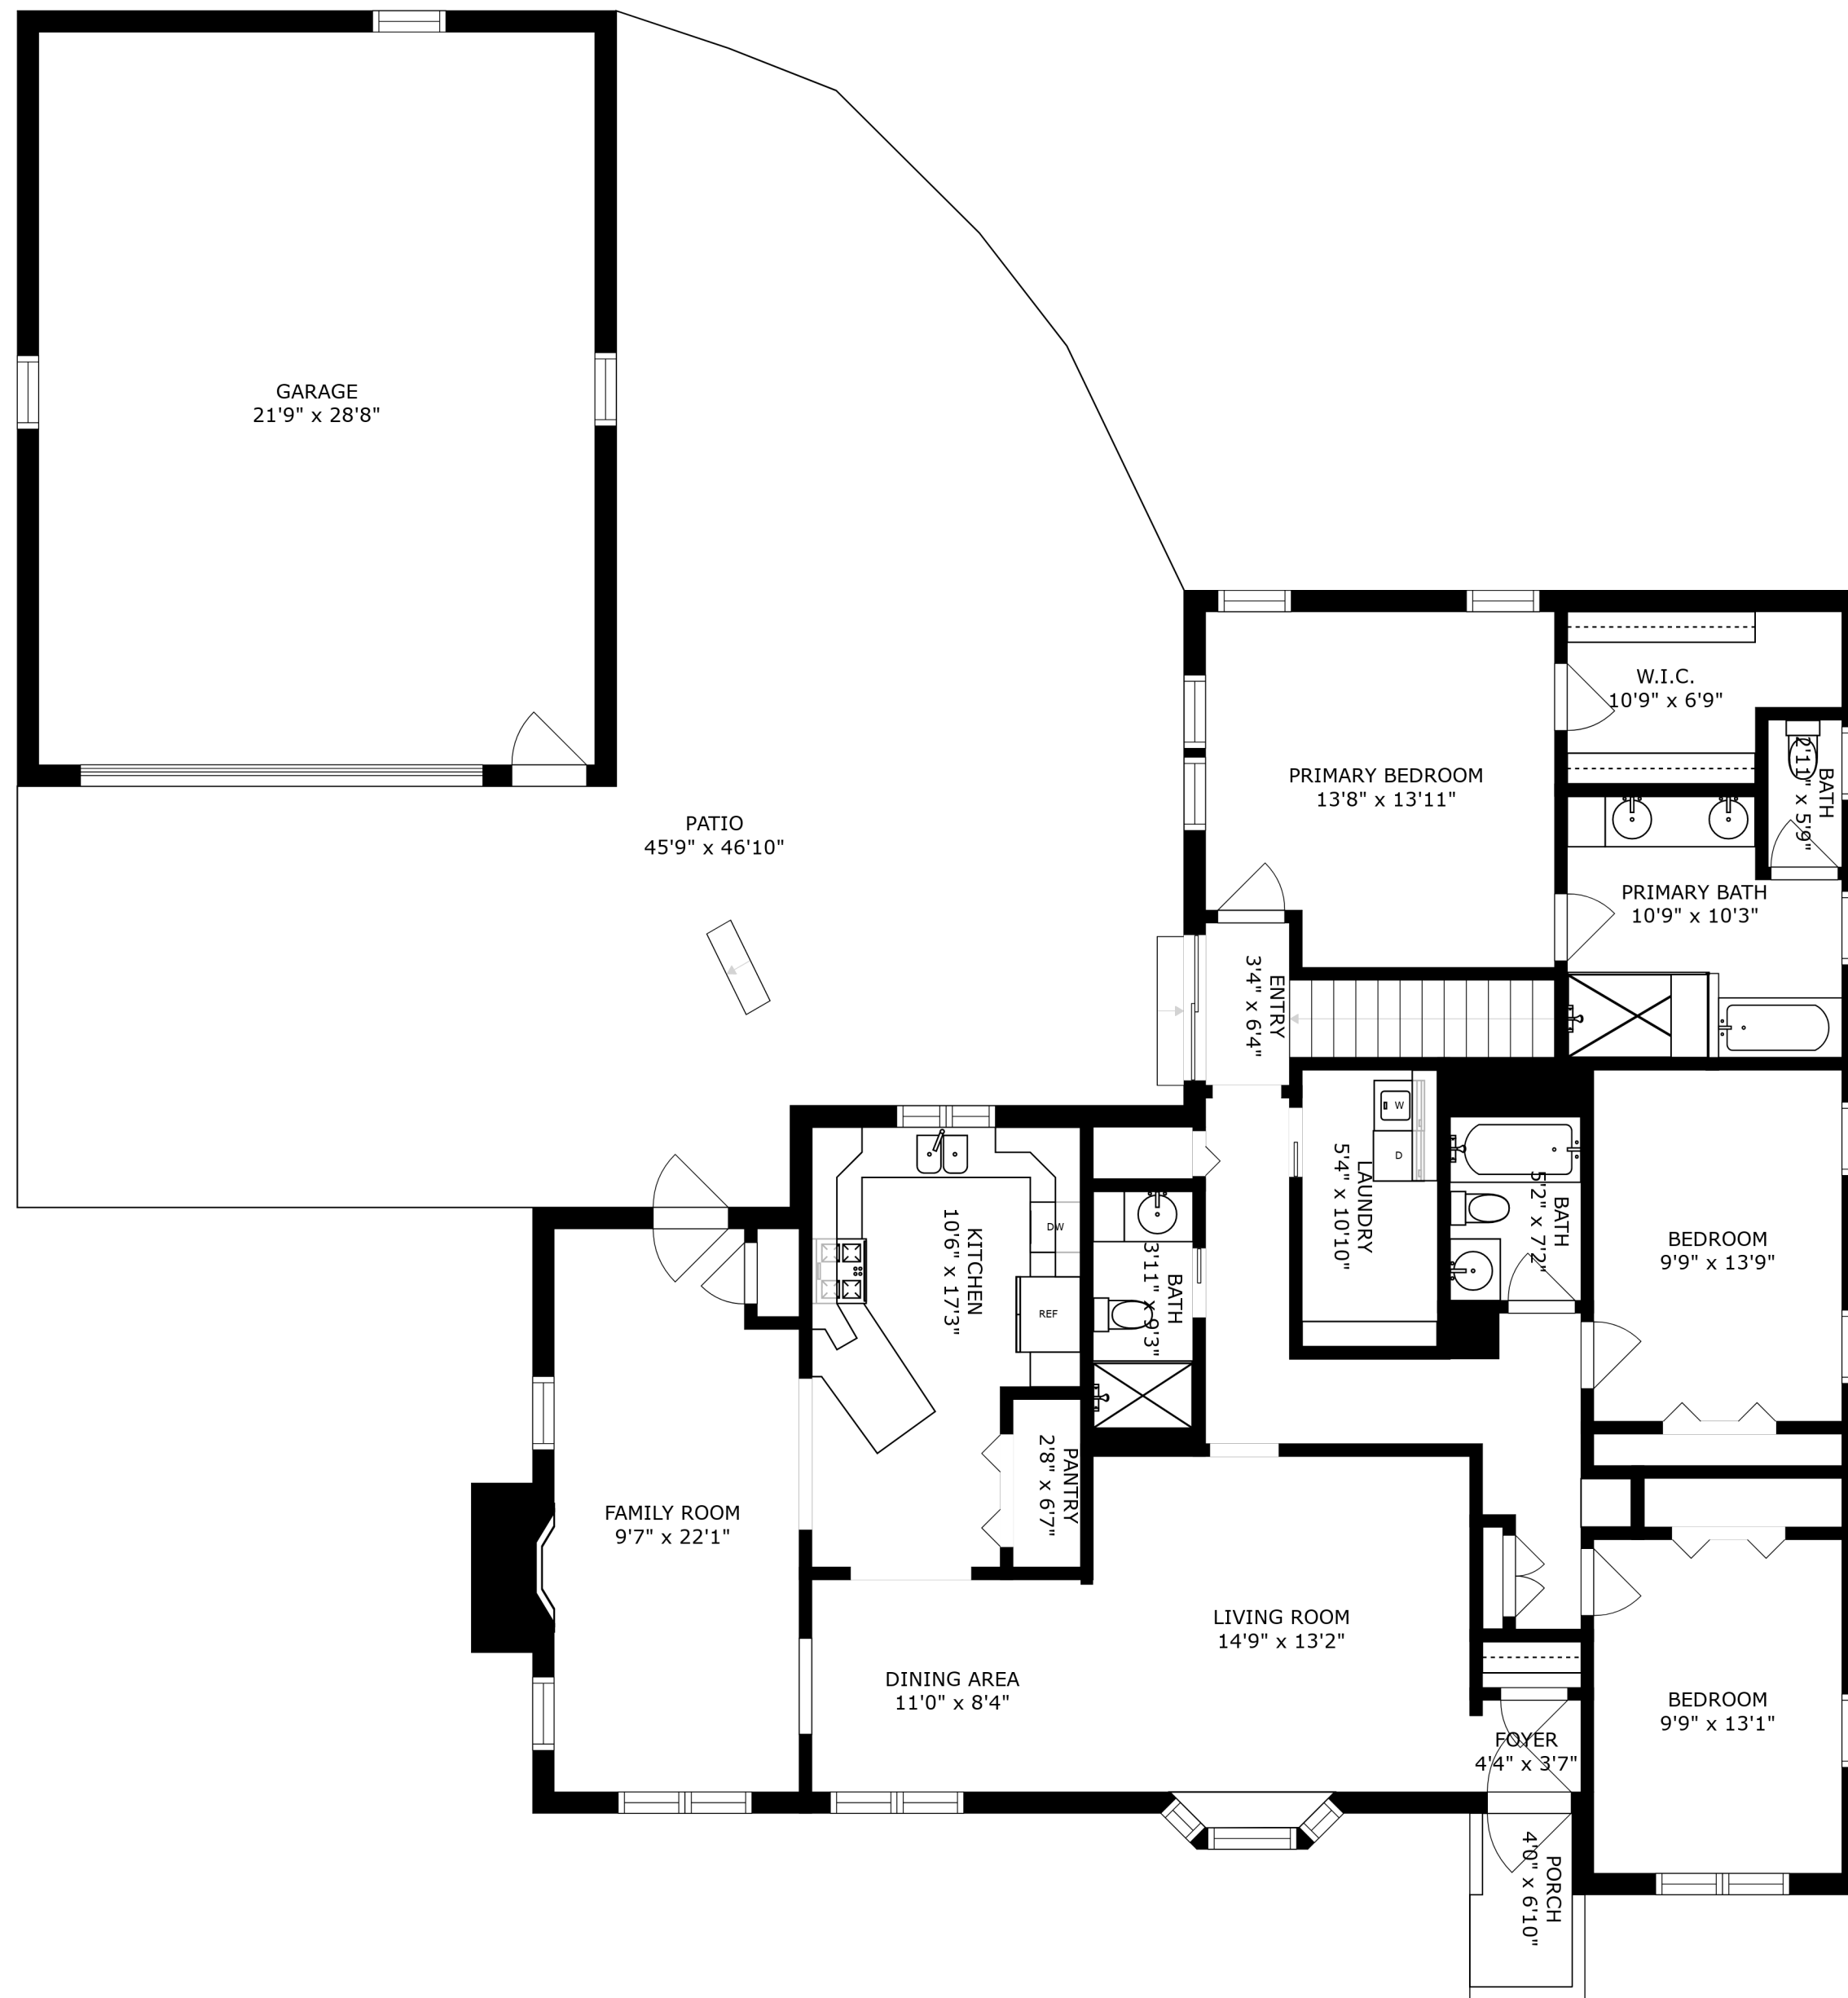

SIZES AND DIMENSIONS ARE APPROXIMATE, ACTUAL MAY VARY.

SIZES AND DIMENSIONS ARE APPROXIMATE, ACTUAL MAY VARY.

RECREATION ROOM
20'4" x 17'6"

ELECTRICAL ROOM
4'1" x 9'6"

SIZES AND DIMENSIONS ARE APPROXIMATE, ACTUAL MAY VARY.