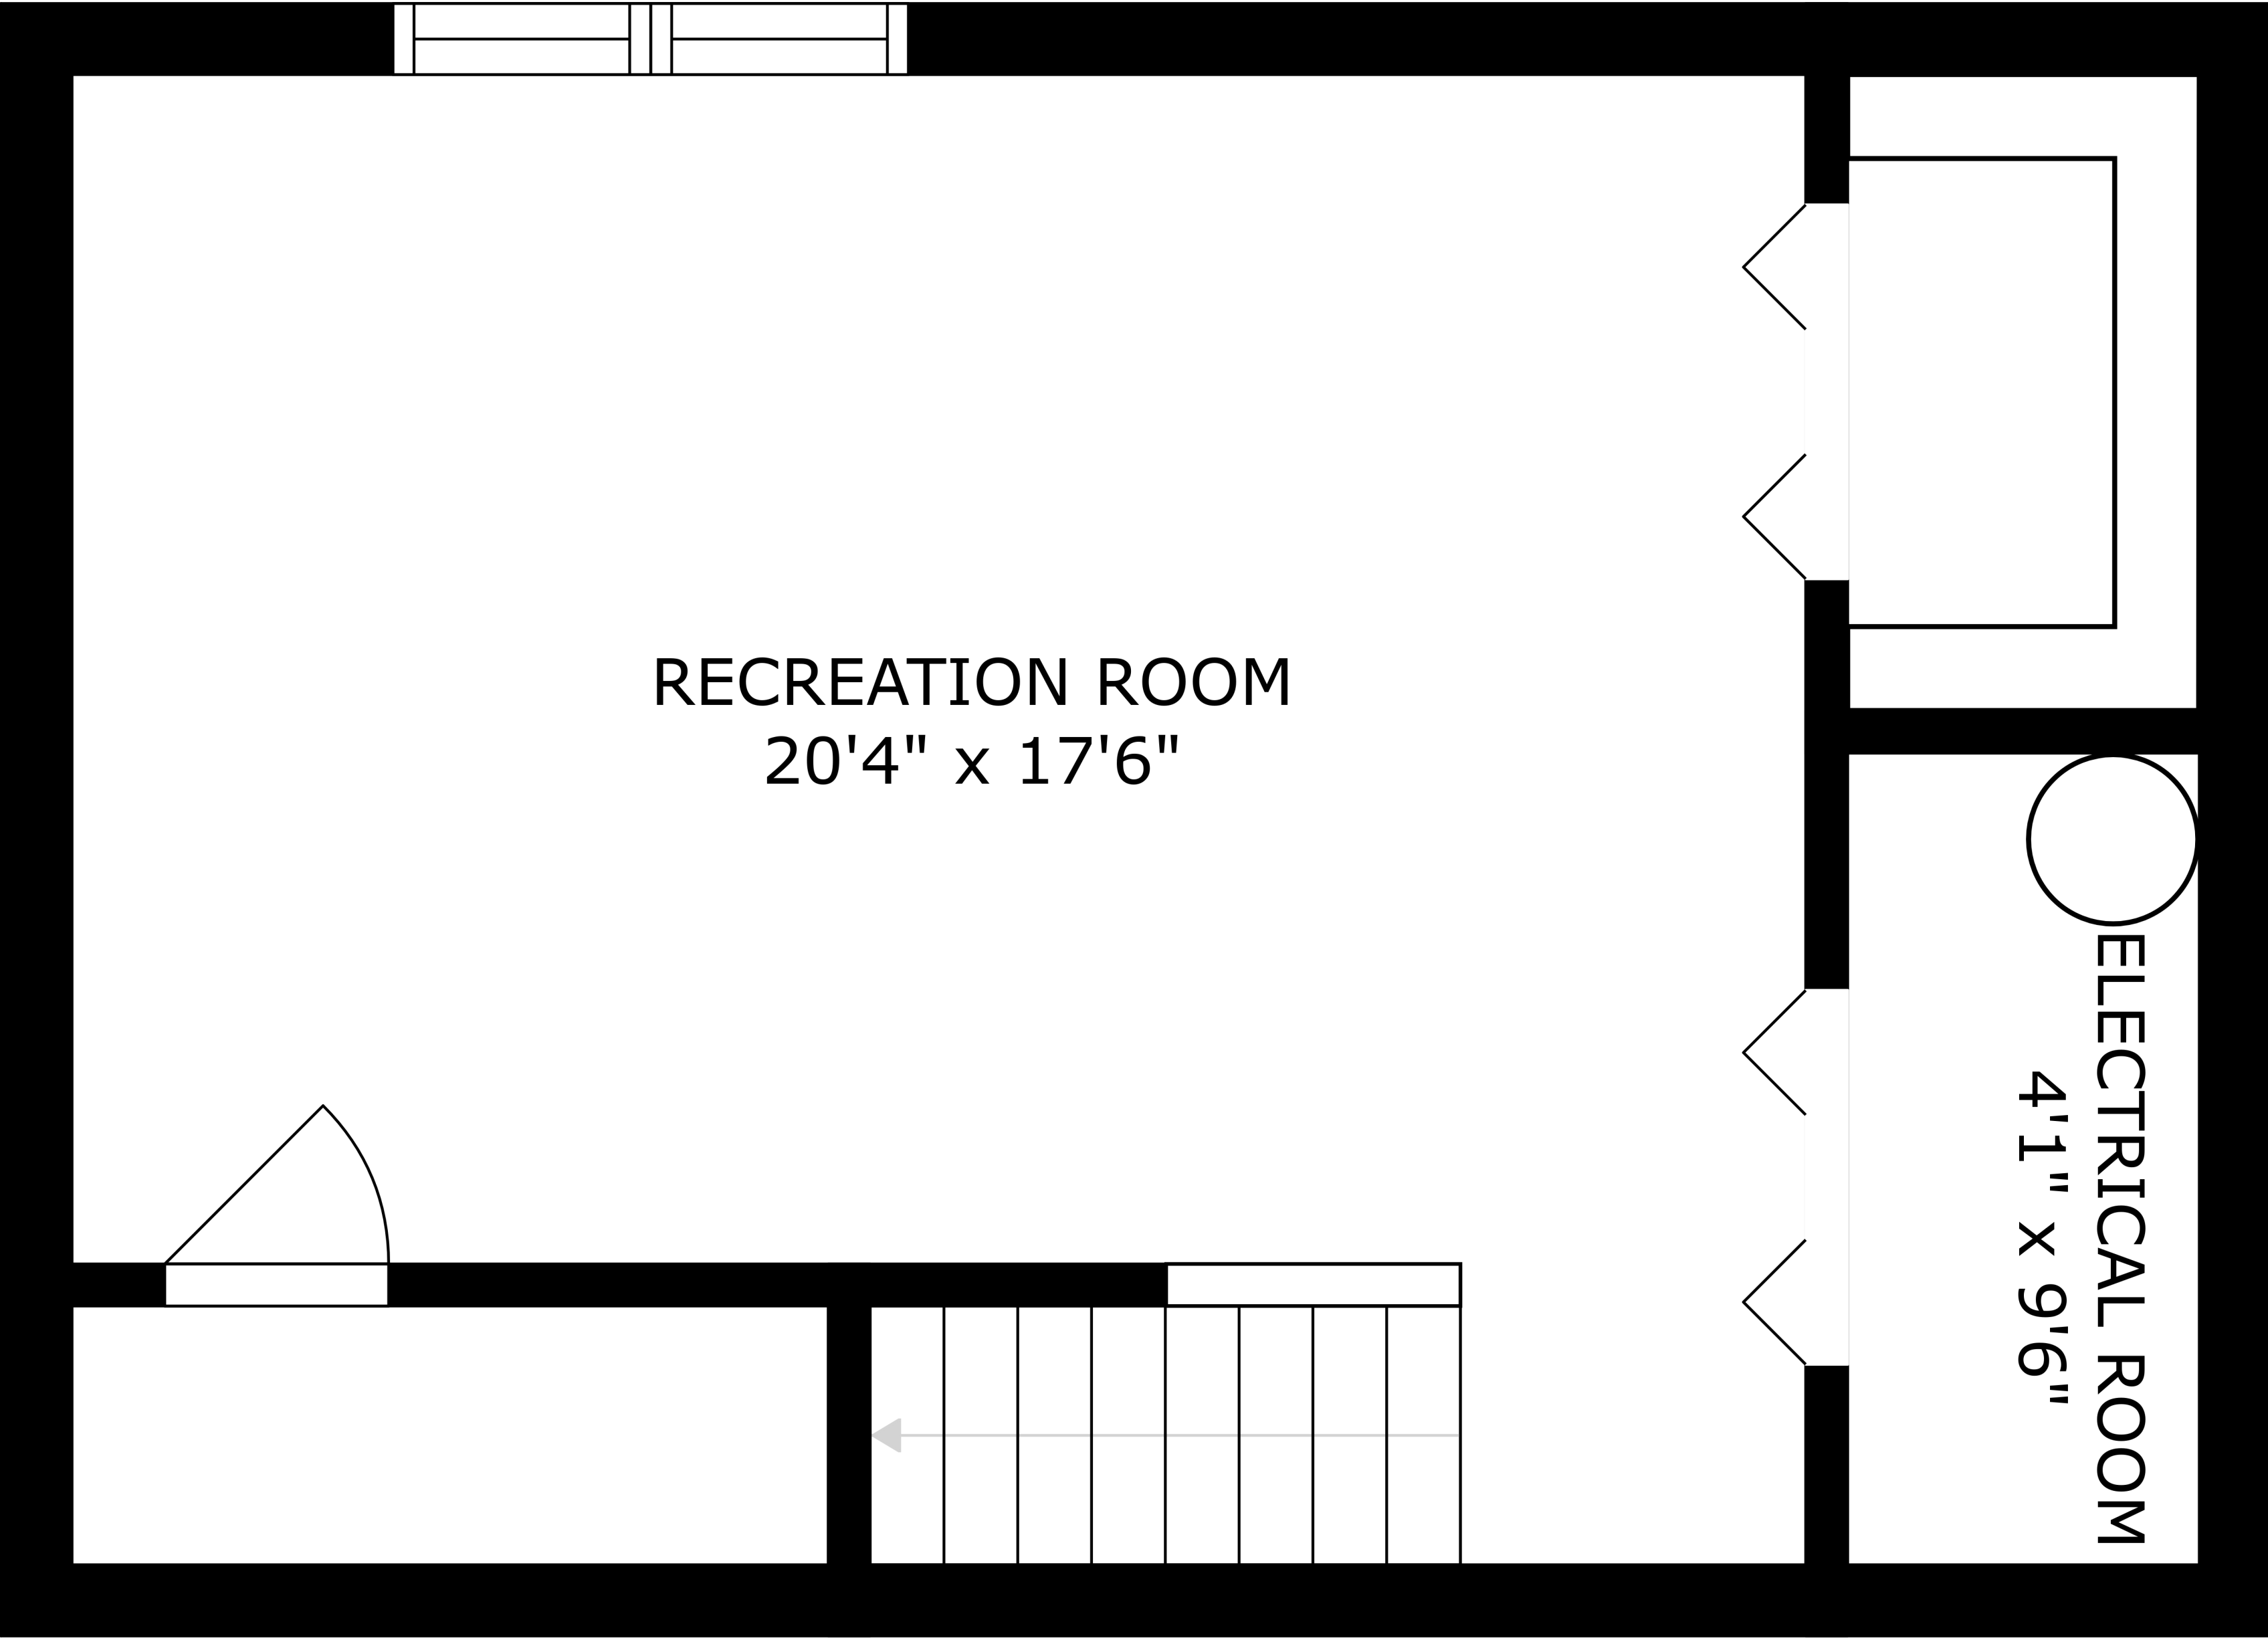

SIZES AND DIMENSIONS ARE APPROXIMATE, ACTUAL MAY VARY.

SIZES AND DIMENSIONS ARE APPROXIMATE, ACTUAL MAY VARY.

RECREATION ROOM
20'4" x 17'6"

ELECTRICAL ROOM
4'1" x 9'6"

SIZES AND DIMENSIONS ARE APPROXIMATE, ACTUAL MAY VARY.