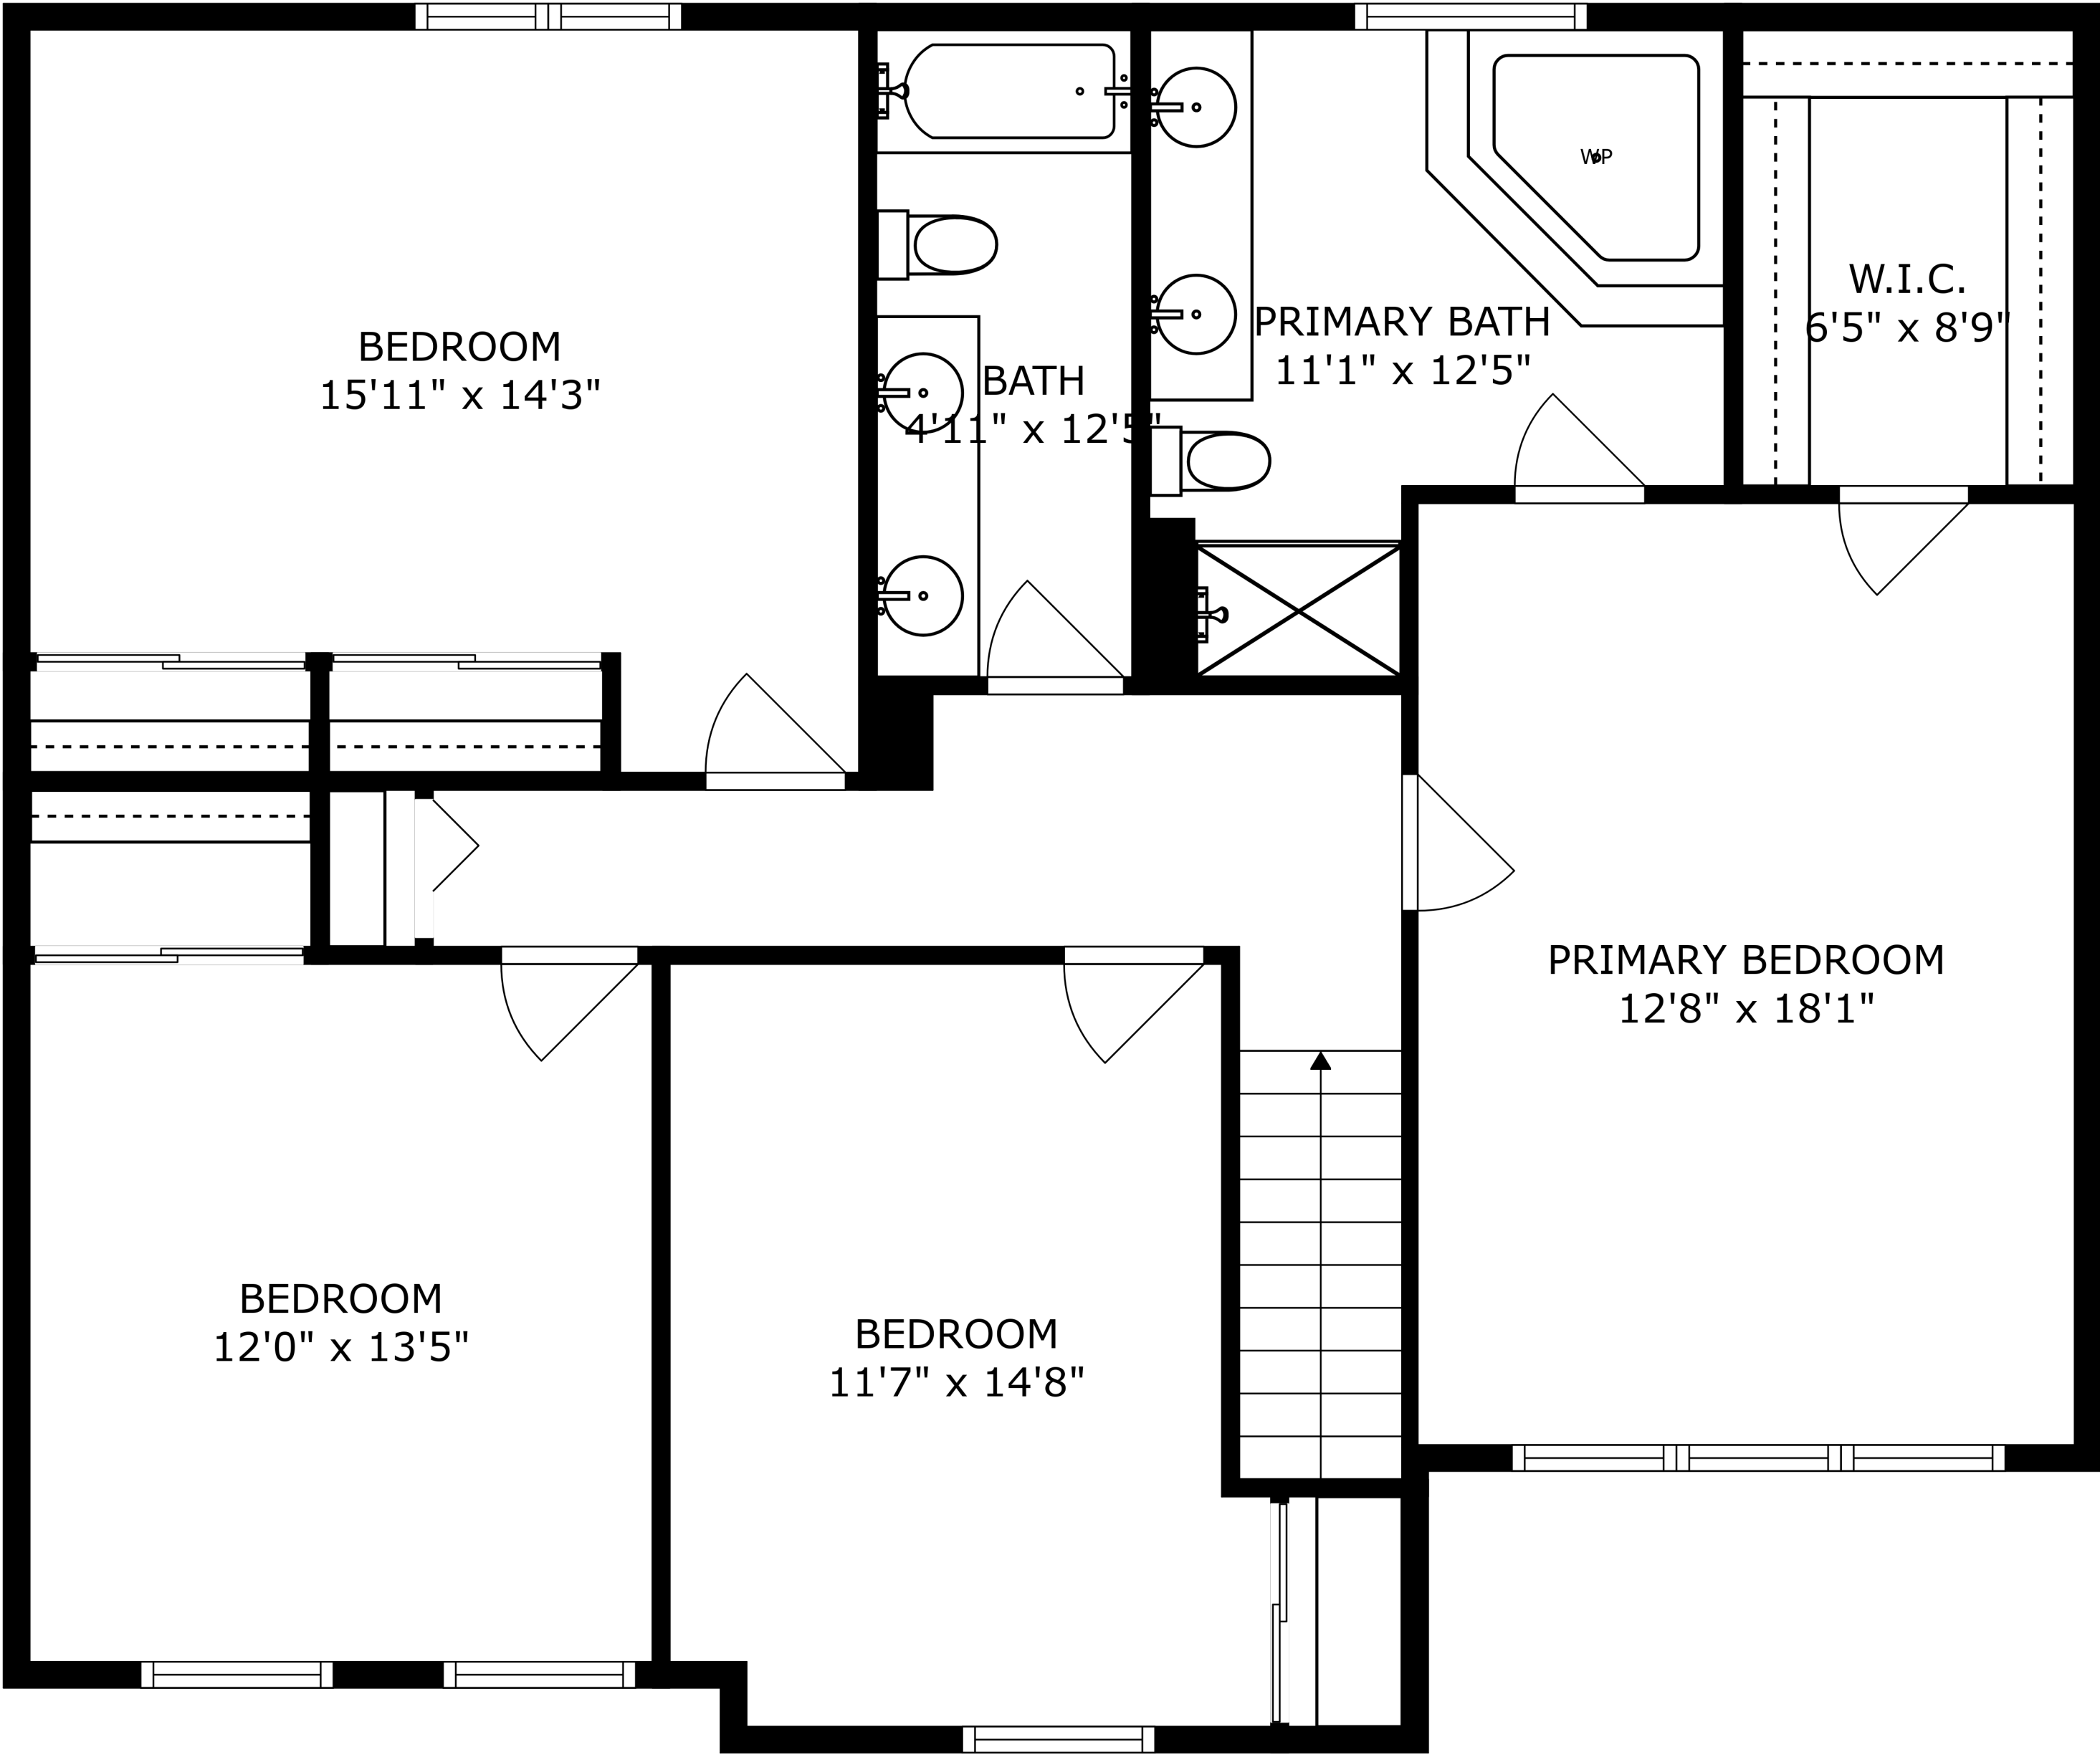

FLOOR 2

FLOOR 3

FLOOR 1

SIZES AND DIMENSIONS ARE APPROXIMATE, ACTUAL MAY VARY.

SIZES AND DIMENSIONS ARE APPROXIMATE, ACTUAL MAY VARY.

SIZES AND DIMENSIONS ARE APPROXIMATE, ACTUAL MAY VARY.

STORAGE
6'3" x 14'8"

RECREATION AREA
44'2" x 14'8"

LAUNDRY AREA
17'11" x 16'4"