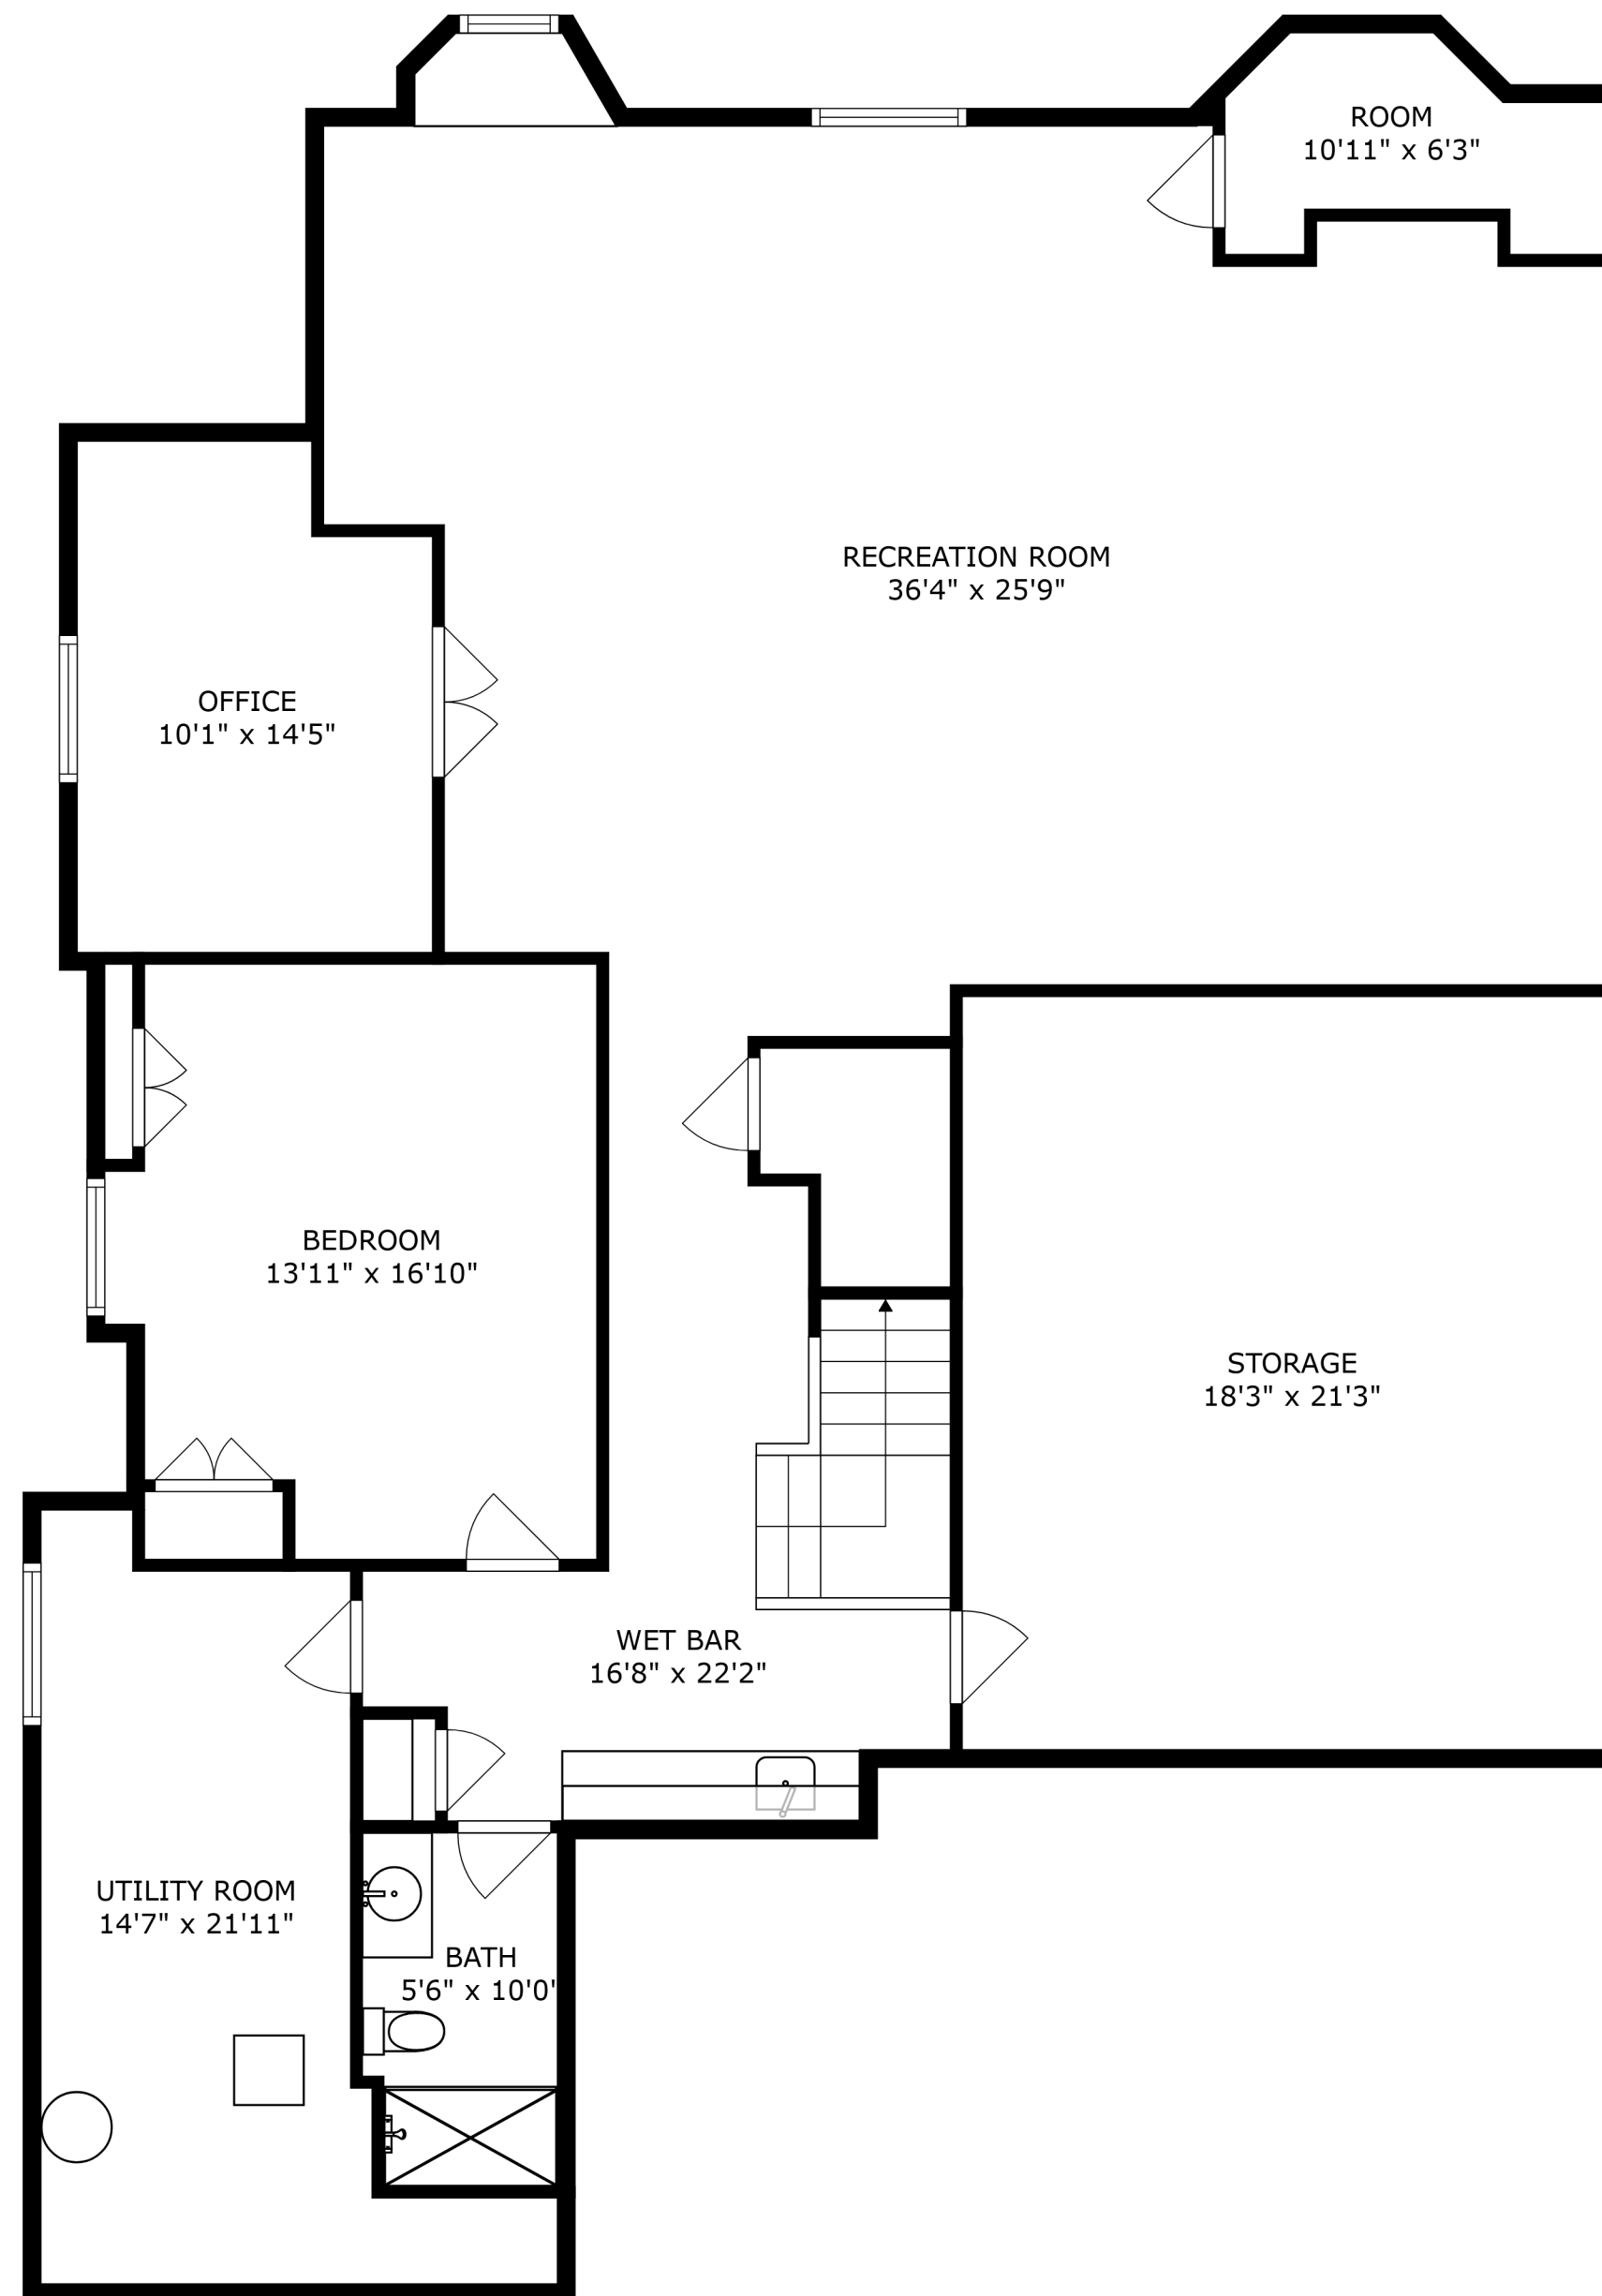

SIZES AND DIMENSIONS ARE APPROXIMATE, ACTUAL MAY VARY.

SIZES AND DIMENSIONS ARE APPROXIMATE, ACTUAL MAY VARY.

PATIO
16'1" x 22'3"

SIZES AND DIMENSIONS ARE APPROXIMATE, ACTUAL MAY VARY.

SIZES AND DIMENSIONS ARE APPROXIMATE, ACTUAL MAY VARY.