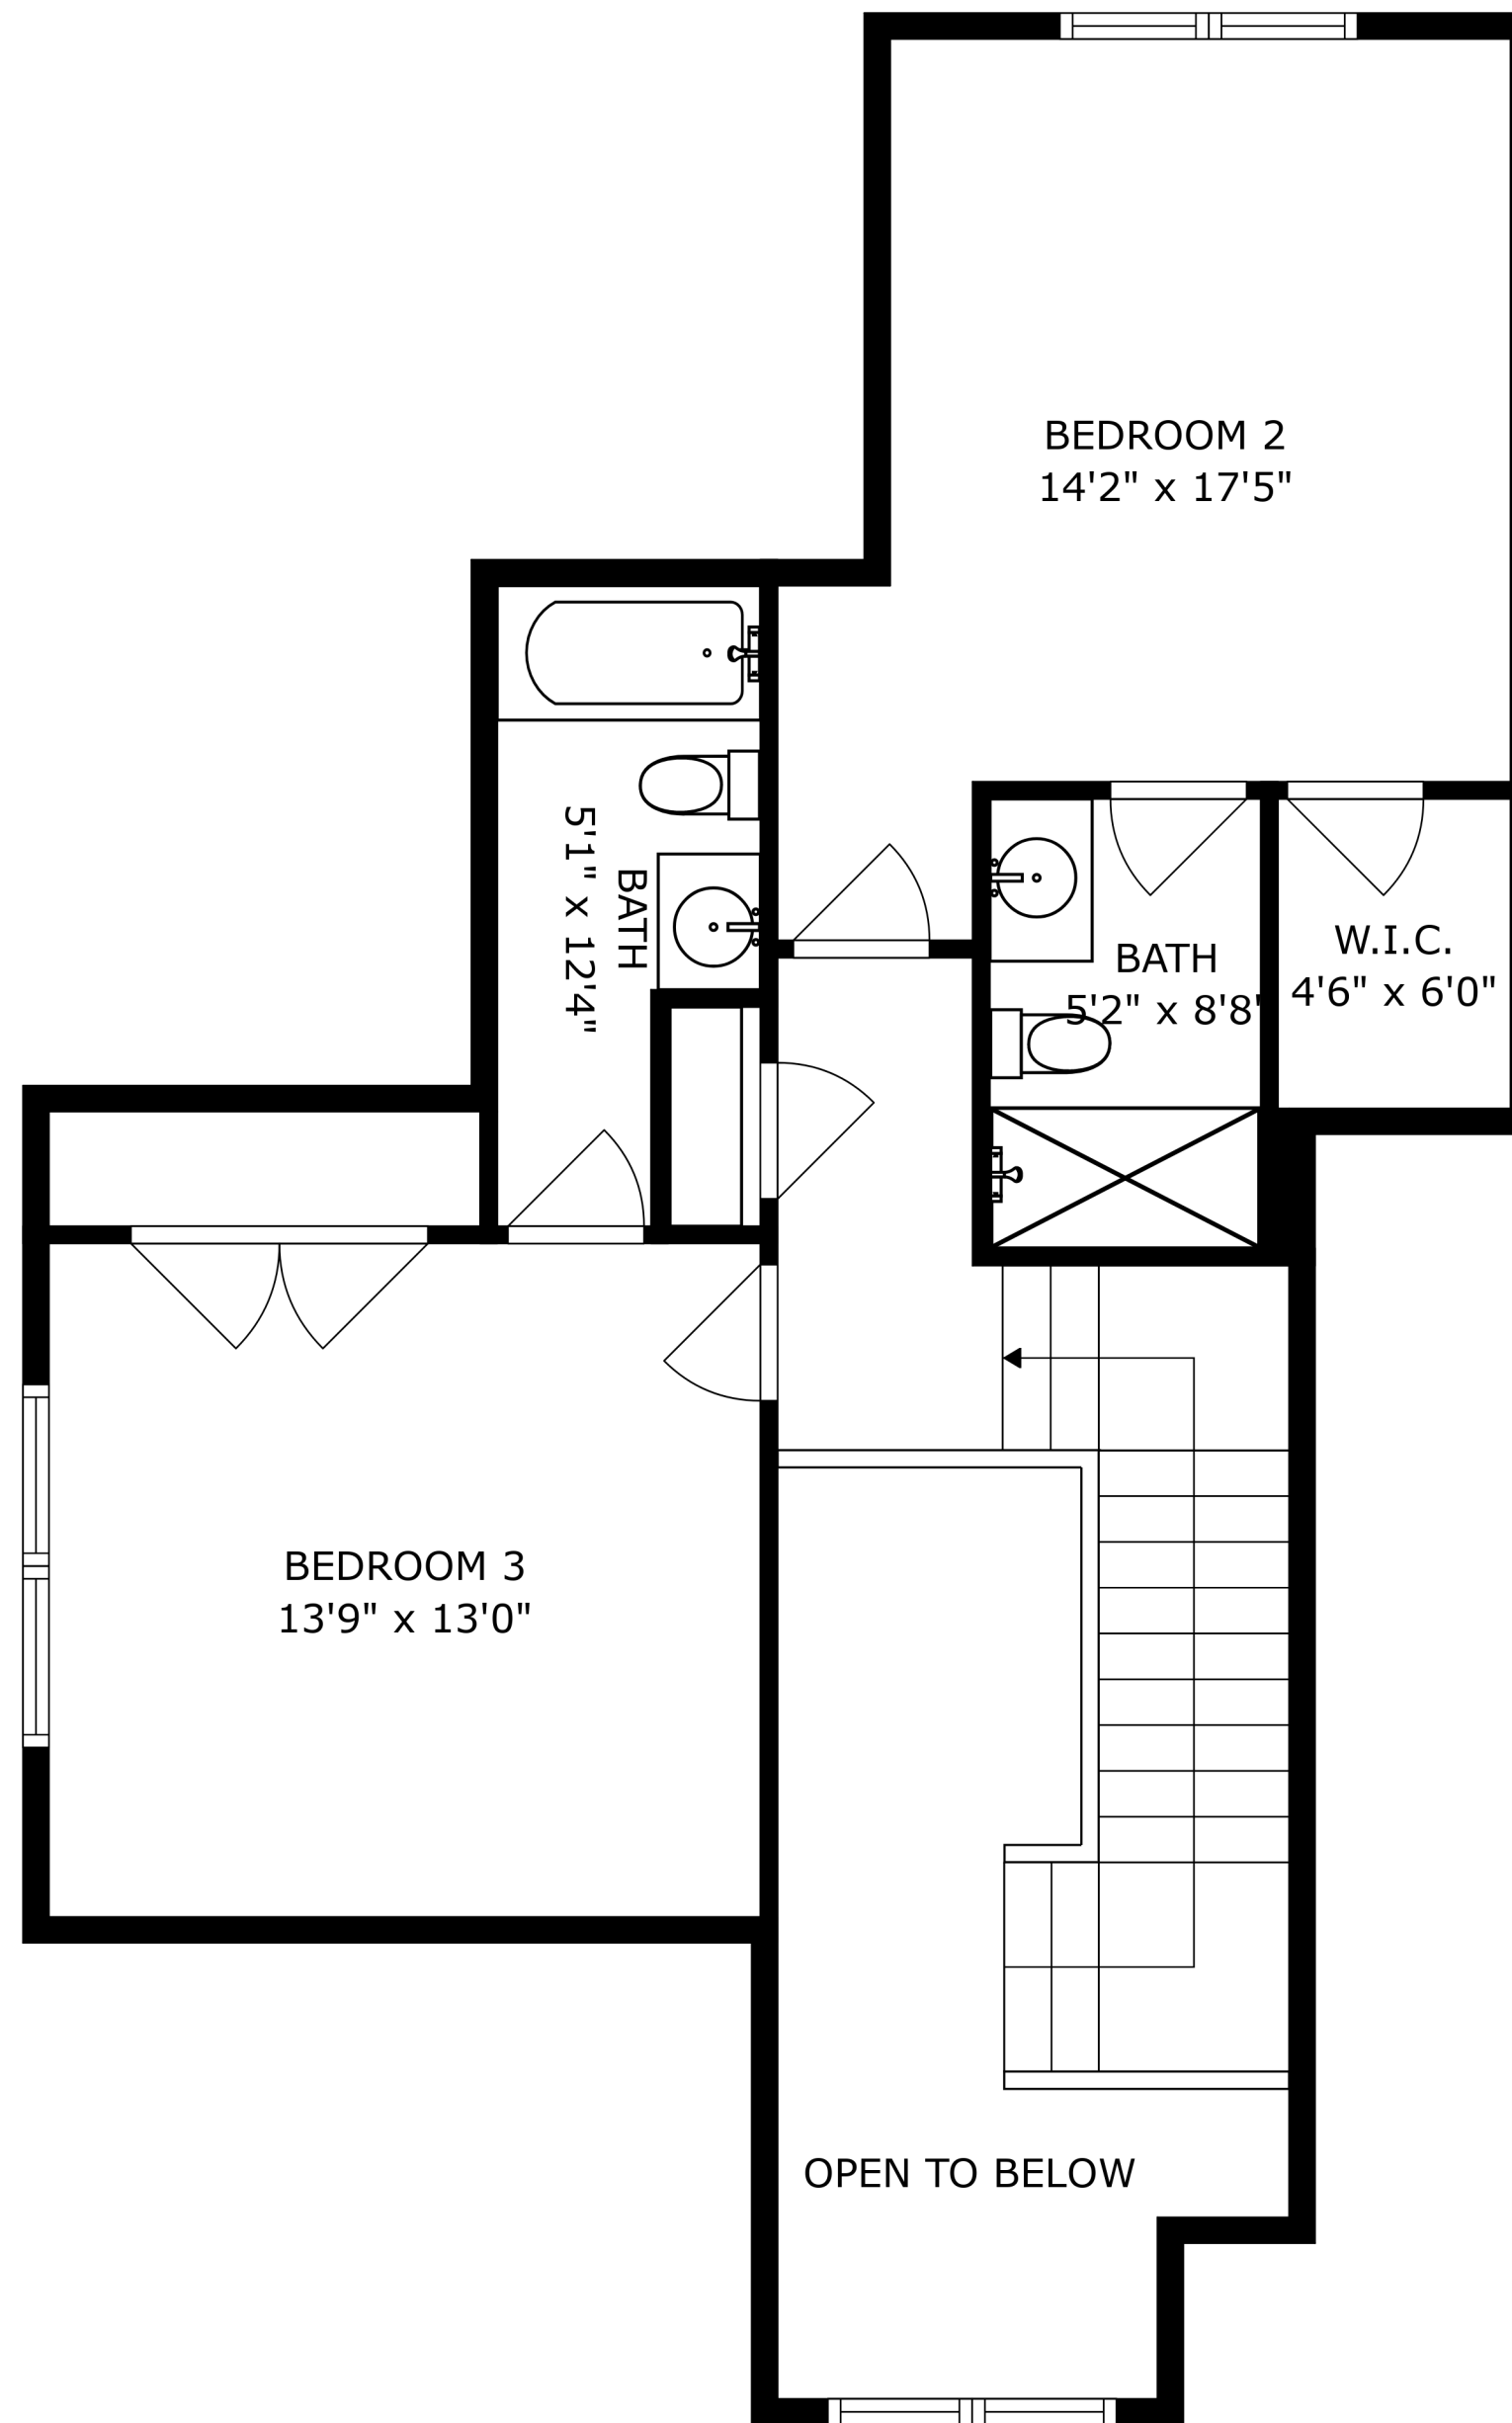

SIZES AND DIMENSIONS ARE APPROXIMATE, ACTUAL MAY VARY.

SIZES AND DIMENSIONS ARE APPROXIMATE, ACTUAL MAY VARY.

PATIO
16'1" x 22'3"

SIZES AND DIMENSIONS ARE APPROXIMATE, ACTUAL MAY VARY.

SIZES AND DIMENSIONS ARE APPROXIMATE, ACTUAL MAY VARY.