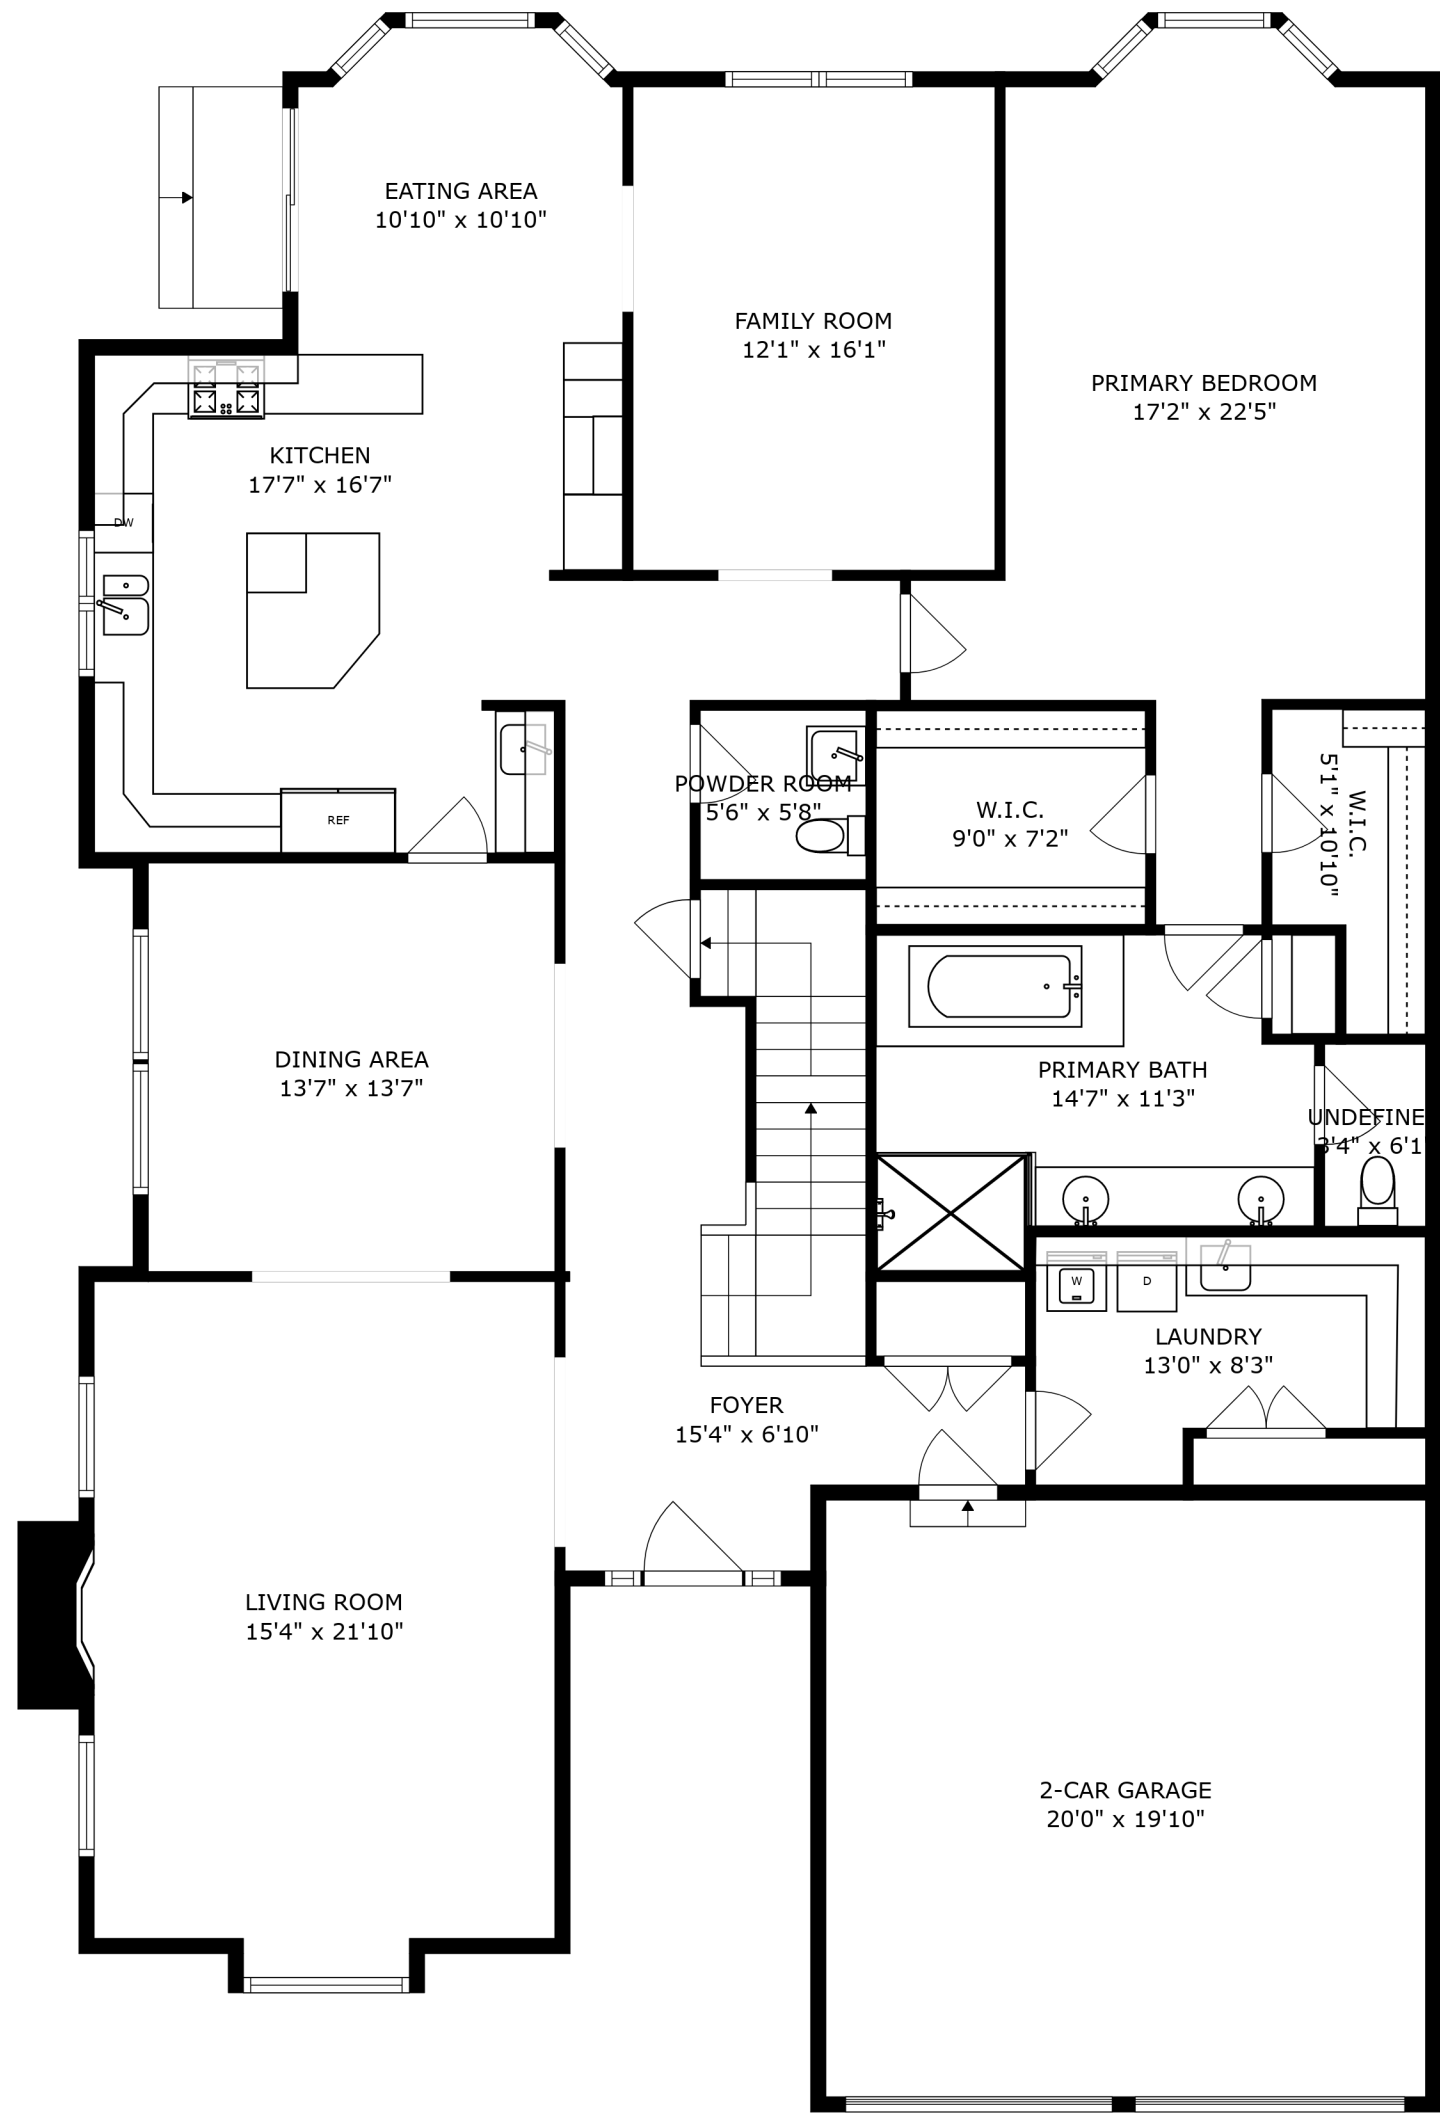

SIZES AND DIMENSIONS ARE APPROXIMATE, ACTUAL MAY VARY.

SIZES AND DIMENSIONS ARE APPROXIMATE, ACTUAL MAY VARY.

PATIO
16'1" x 22'3"

SIZES AND DIMENSIONS ARE APPROXIMATE, ACTUAL MAY VARY.

SIZES AND DIMENSIONS ARE APPROXIMATE, ACTUAL MAY VARY.