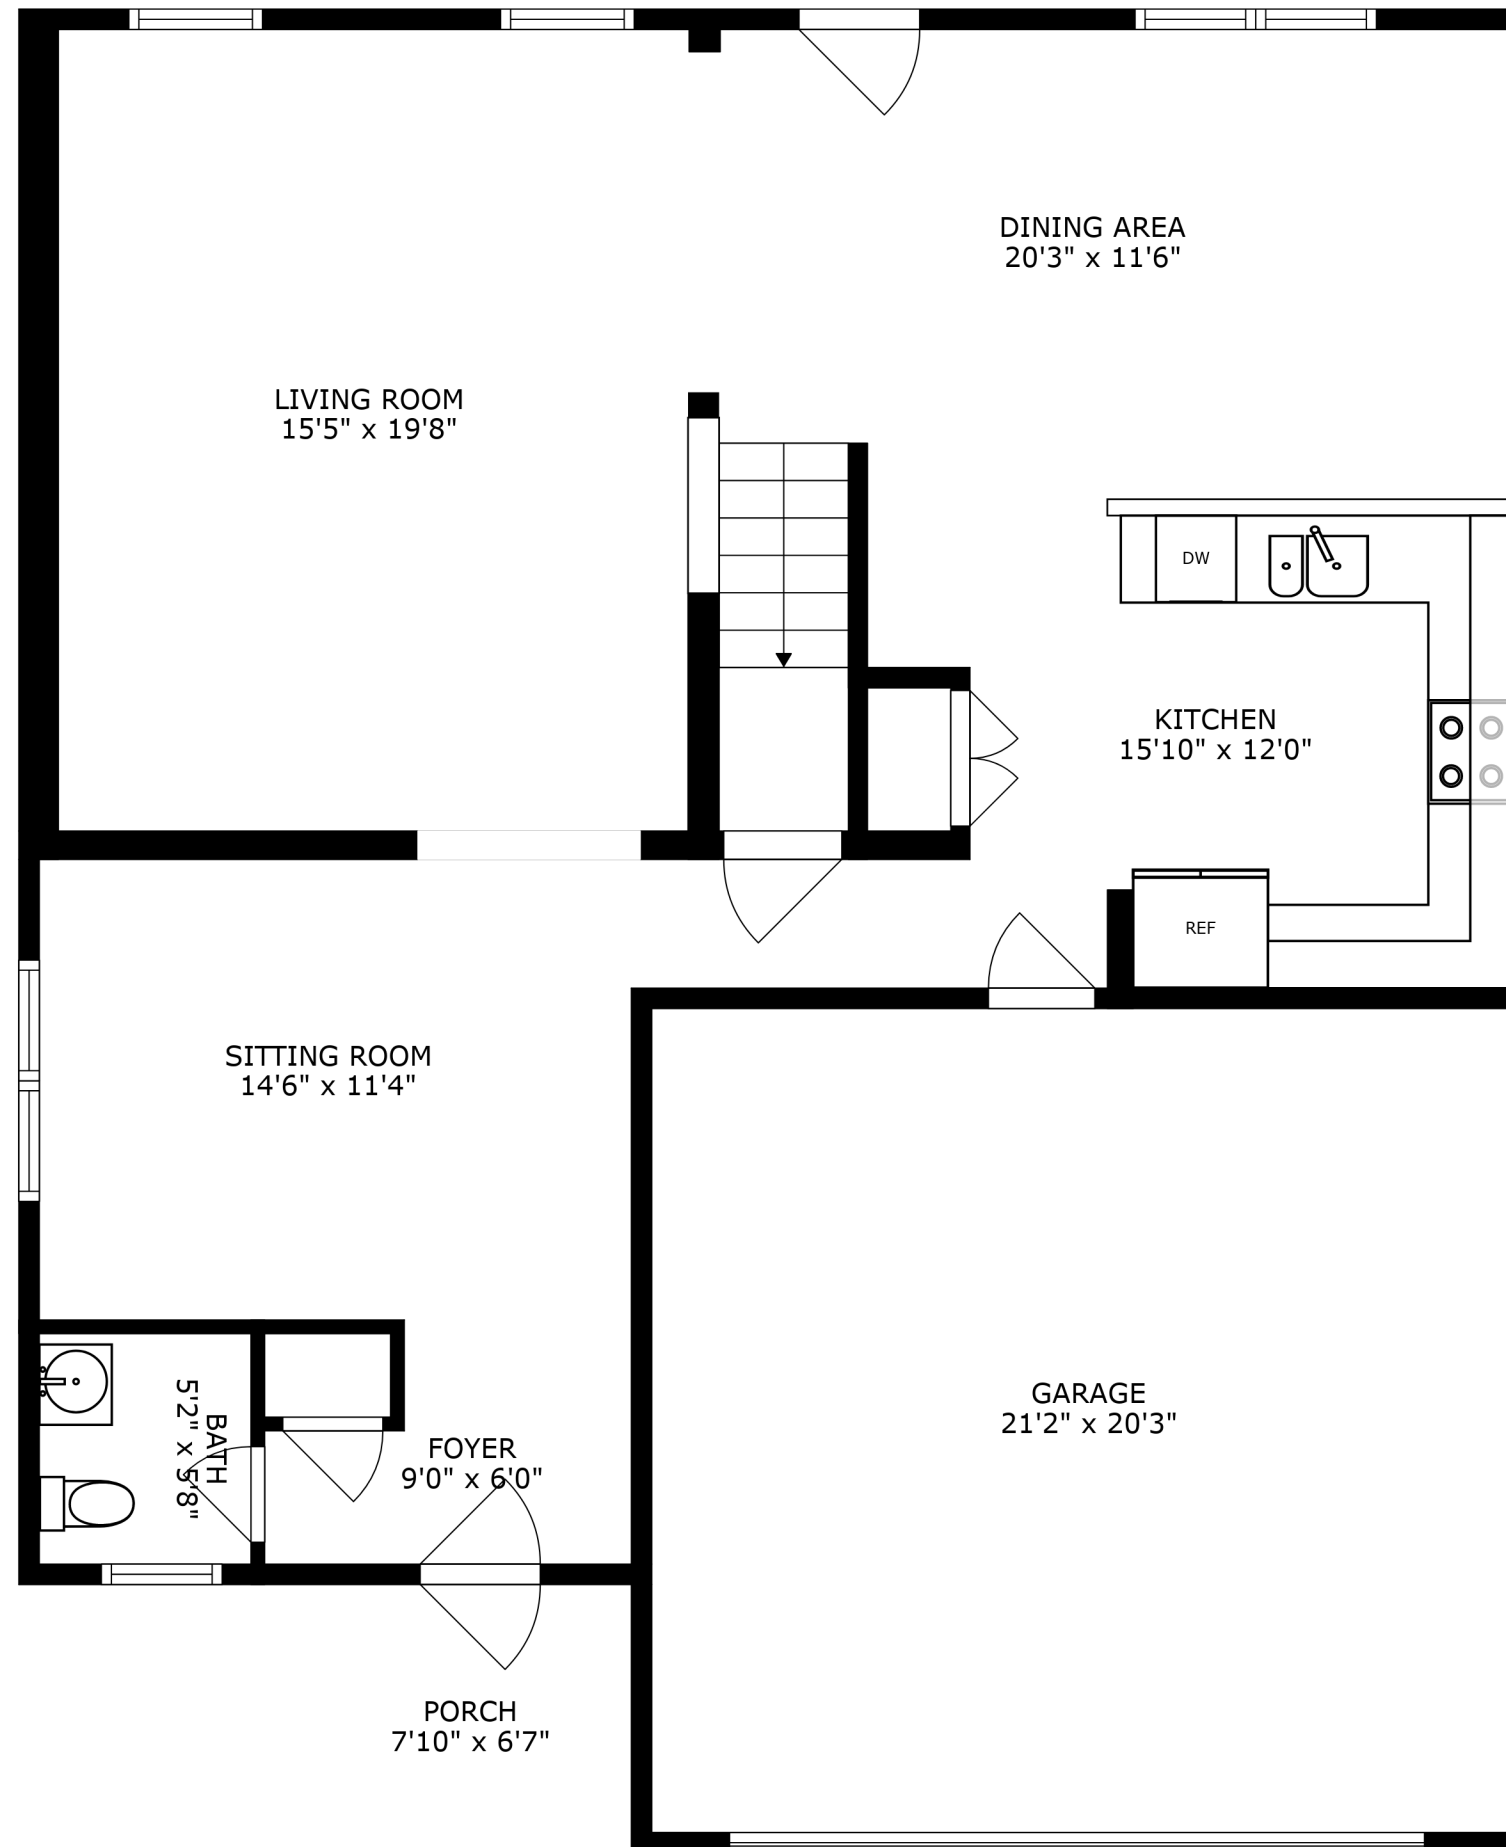

PATIO
37'2" x 14'7"

SIZES AND DIMENSIONS ARE APPROXIMATE, ACTUAL MAY VARY.

SIZES AND DIMENSIONS ARE APPROXIMATE, ACTUAL MAY VARY.

PATIO
37'2" x 14'7"

SIZES AND DIMENSIONS ARE APPROXIMATE, ACTUAL MAY VARY.