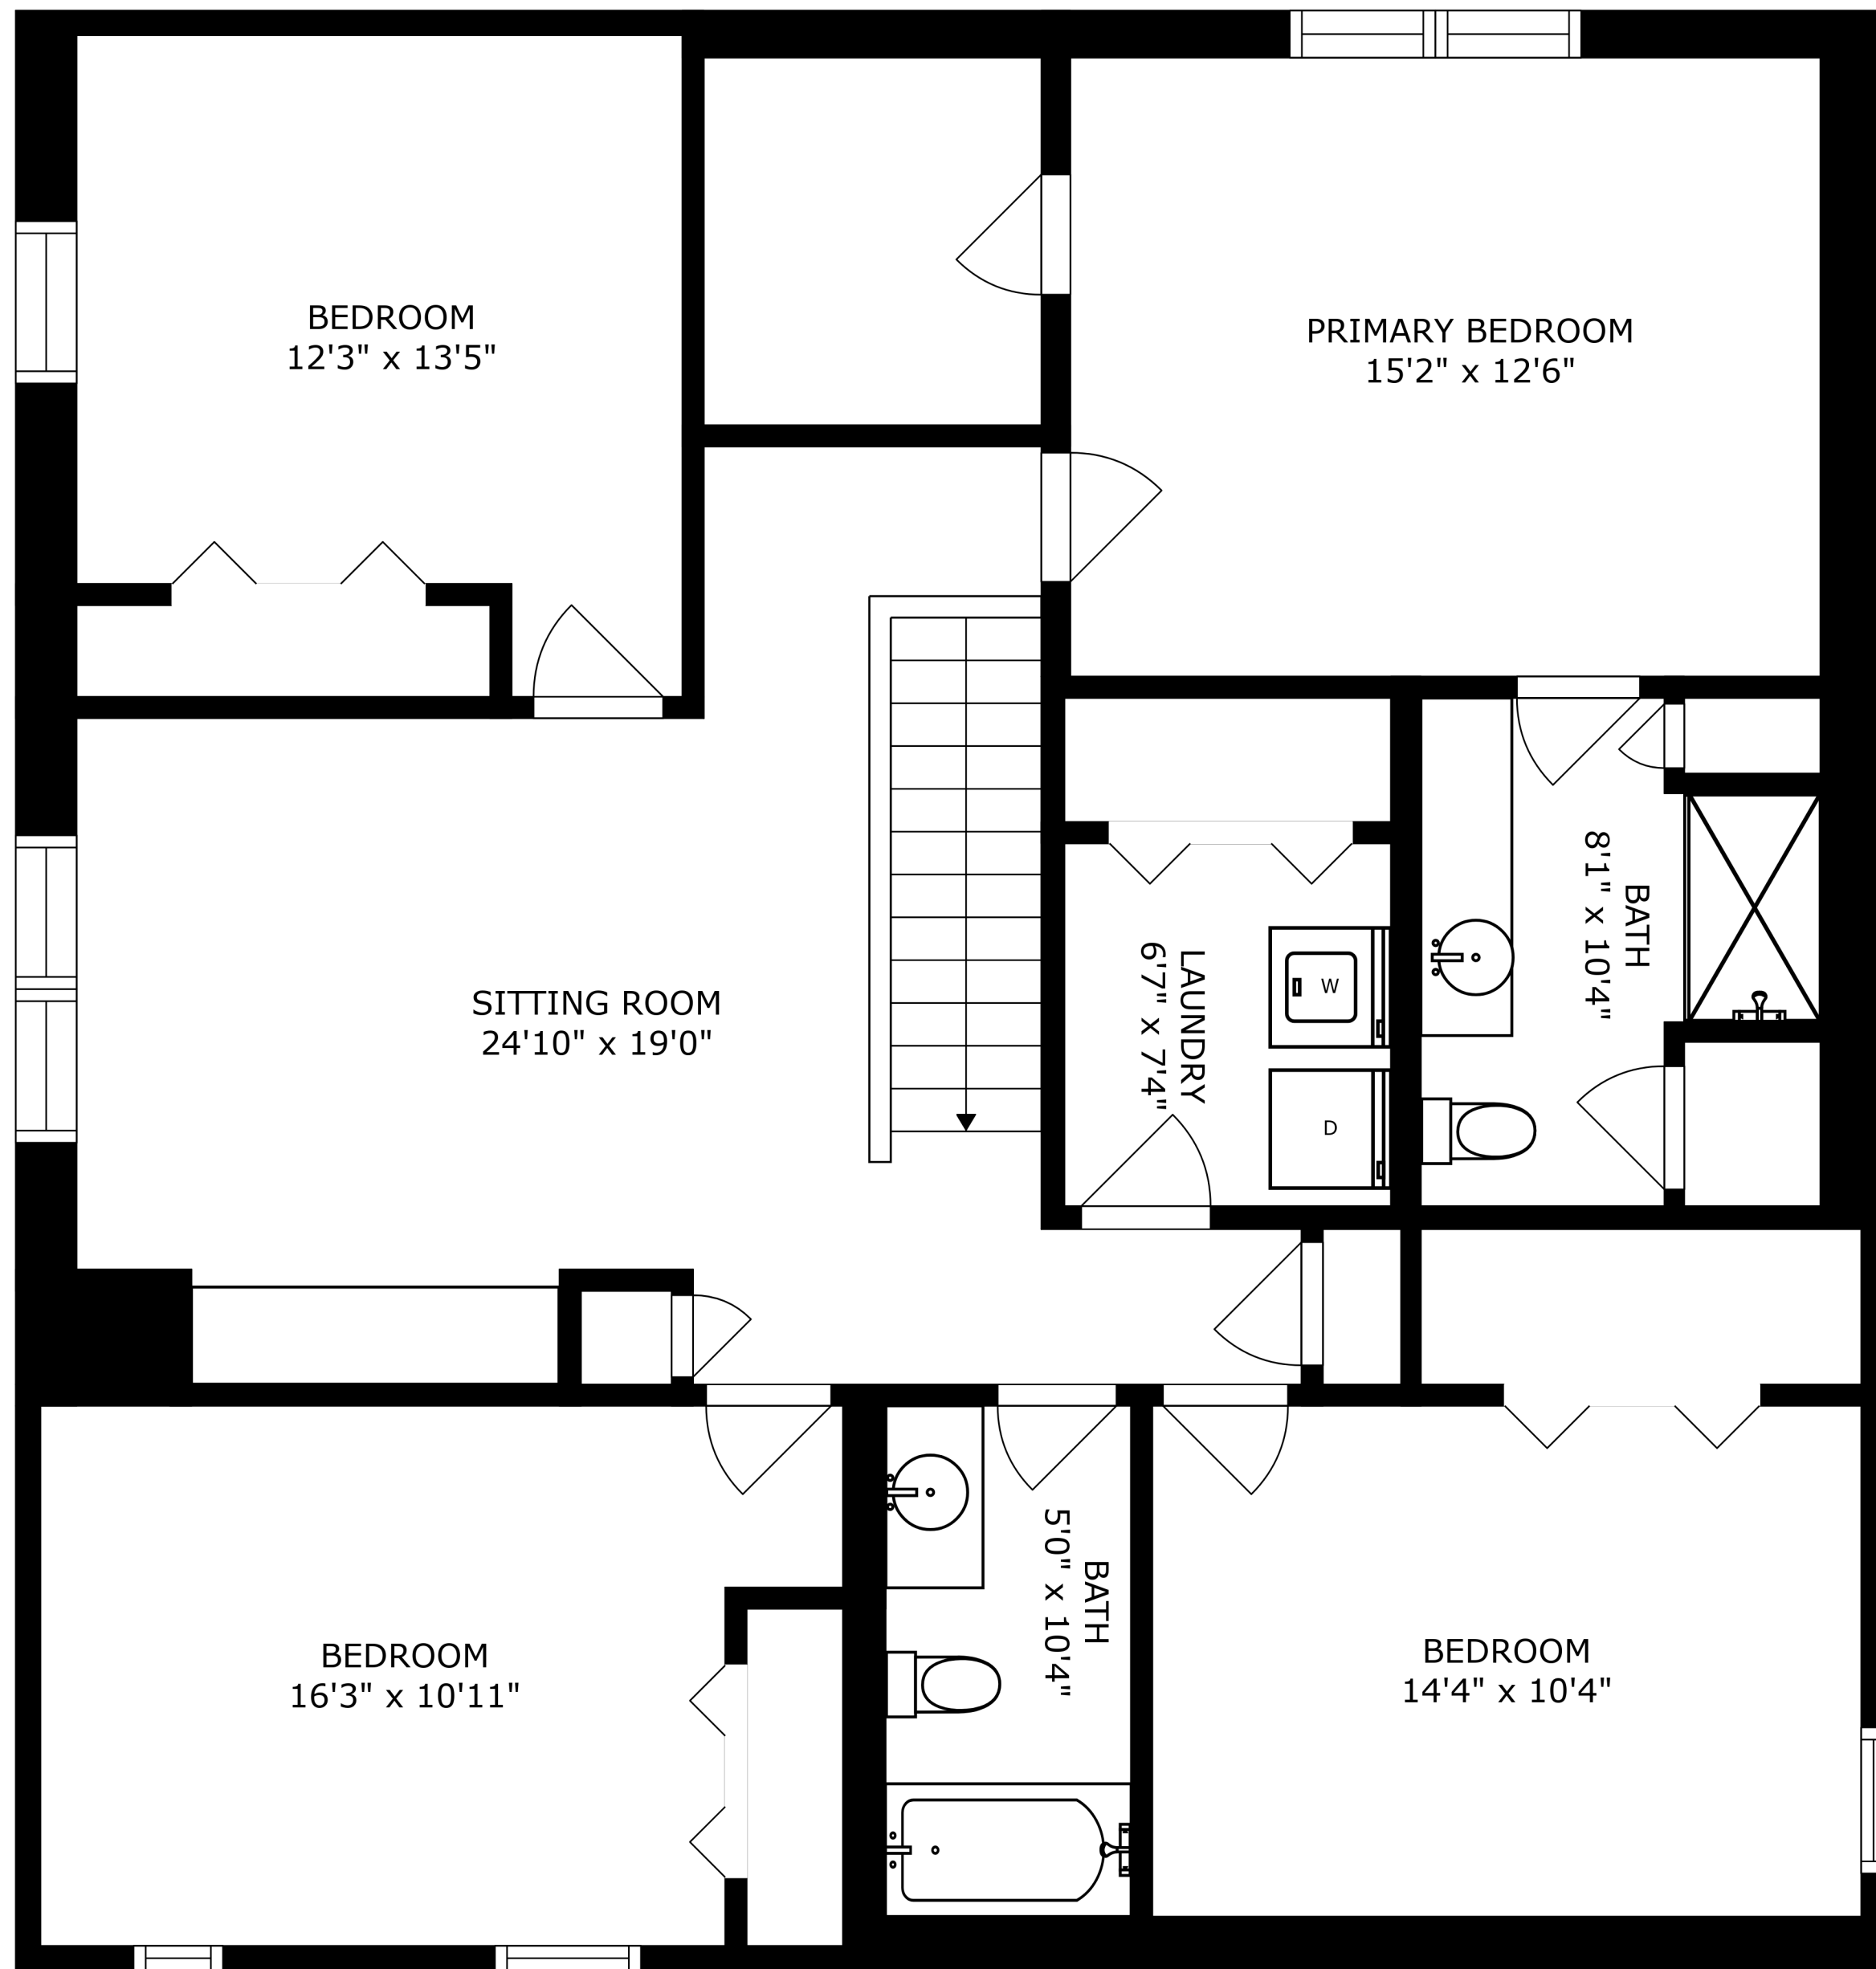

PATIO
37'2" x 14'7"

SIZES AND DIMENSIONS ARE APPROXIMATE, ACTUAL MAY VARY.

SIZES AND DIMENSIONS ARE APPROXIMATE, ACTUAL MAY VARY.

PATIO
37'2" x 14'7"

SIZES AND DIMENSIONS ARE APPROXIMATE, ACTUAL MAY VARY.