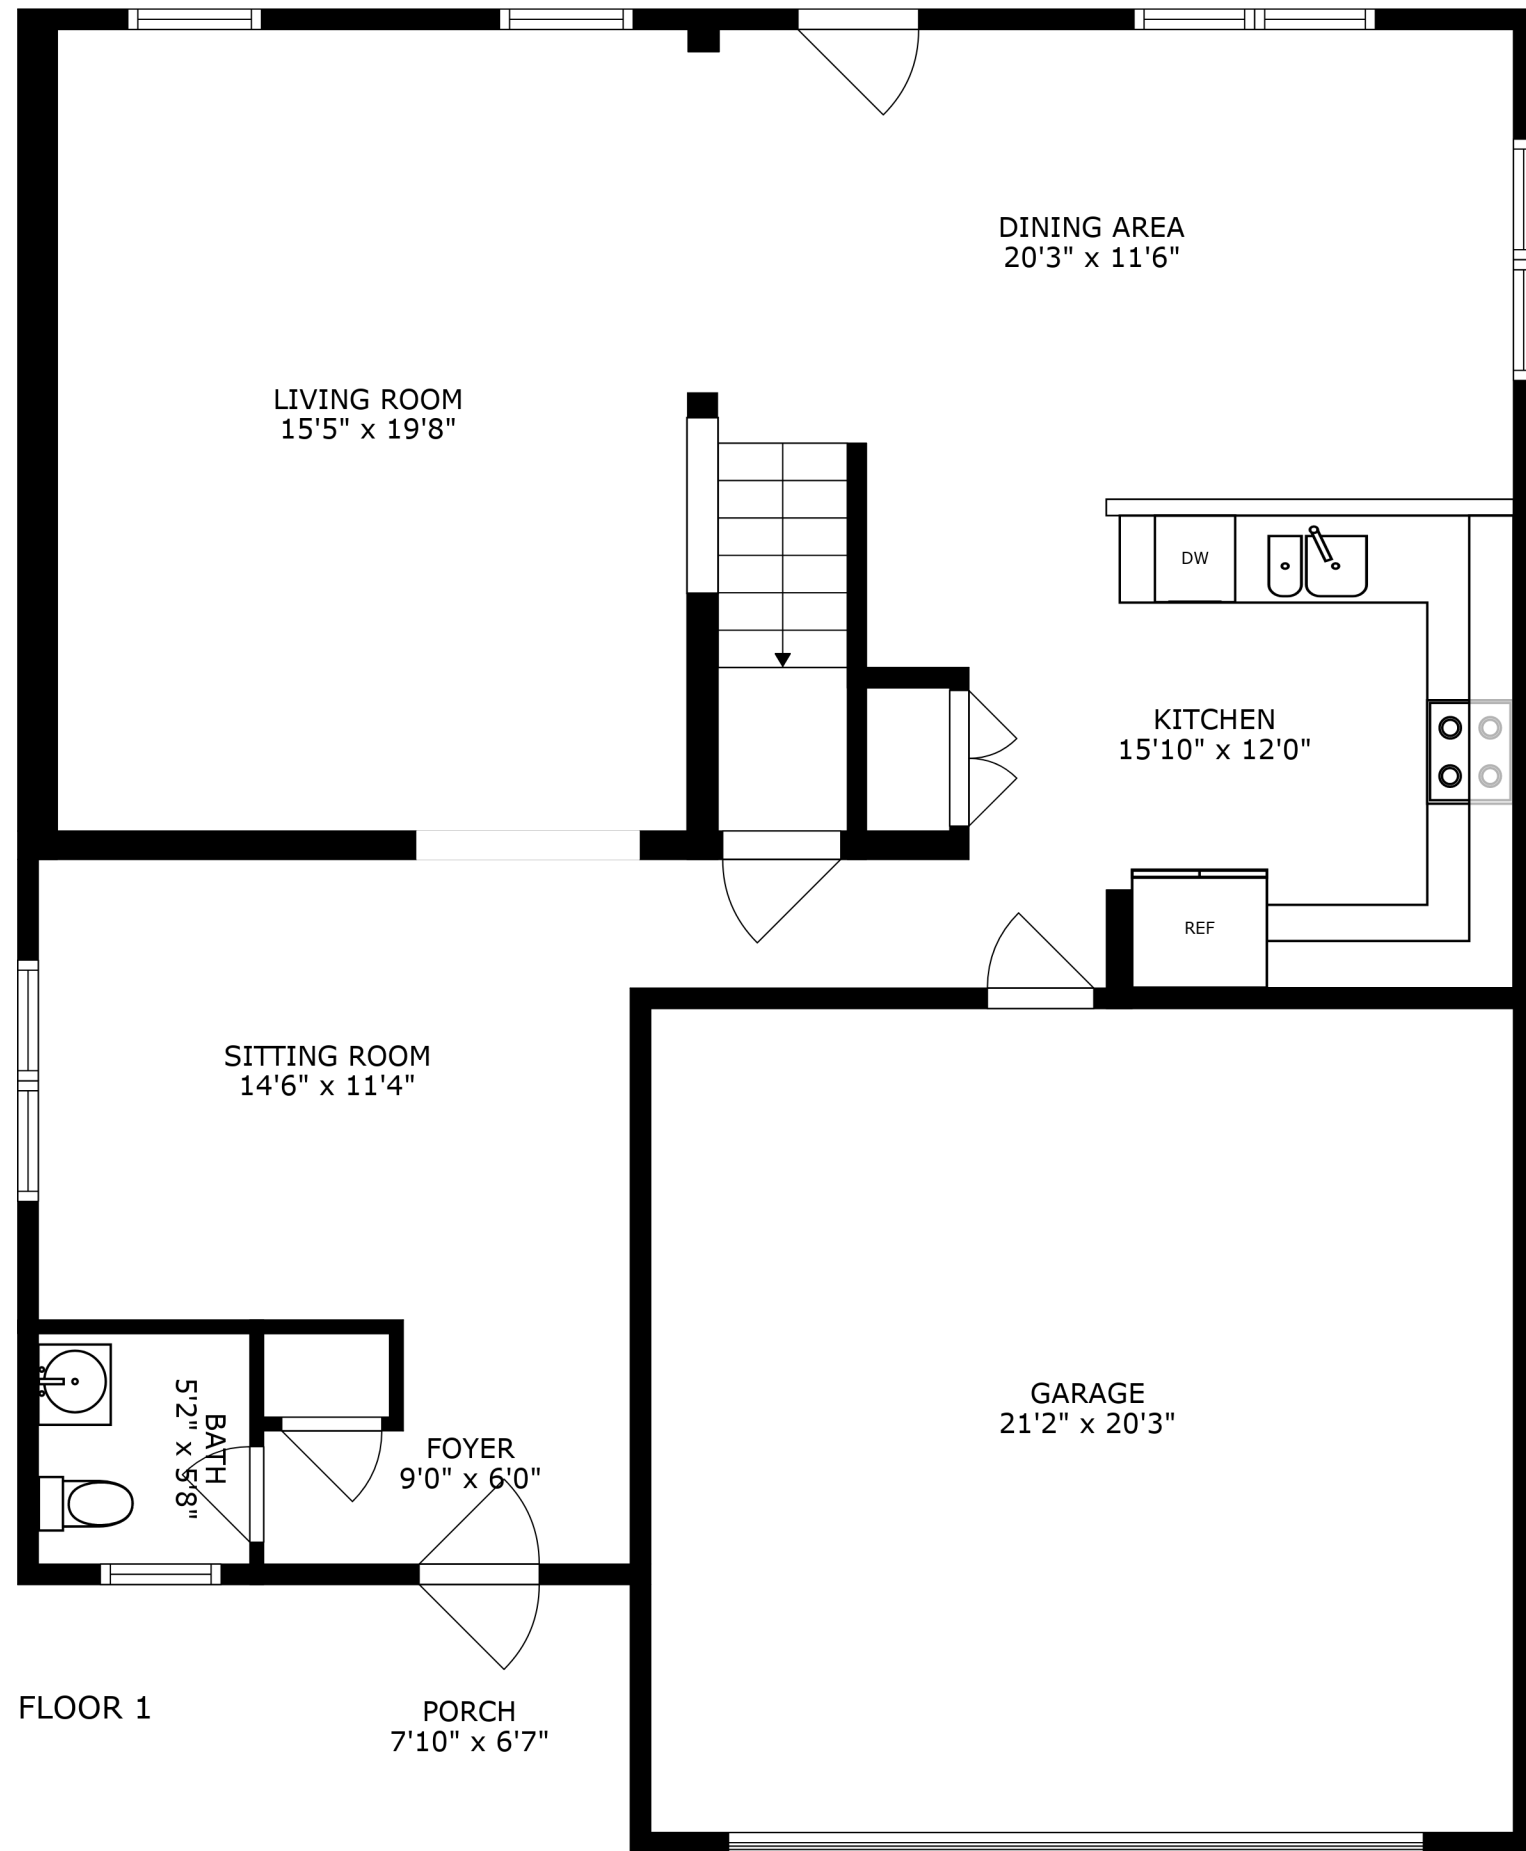

PATIO
37'2" x 14'7"

SIZES AND DIMENSIONS ARE APPROXIMATE, ACTUAL MAY VARY.

SIZES AND DIMENSIONS ARE APPROXIMATE, ACTUAL MAY VARY.

PATIO
37'2" x 14'7"

SIZES AND DIMENSIONS ARE APPROXIMATE, ACTUAL MAY VARY.