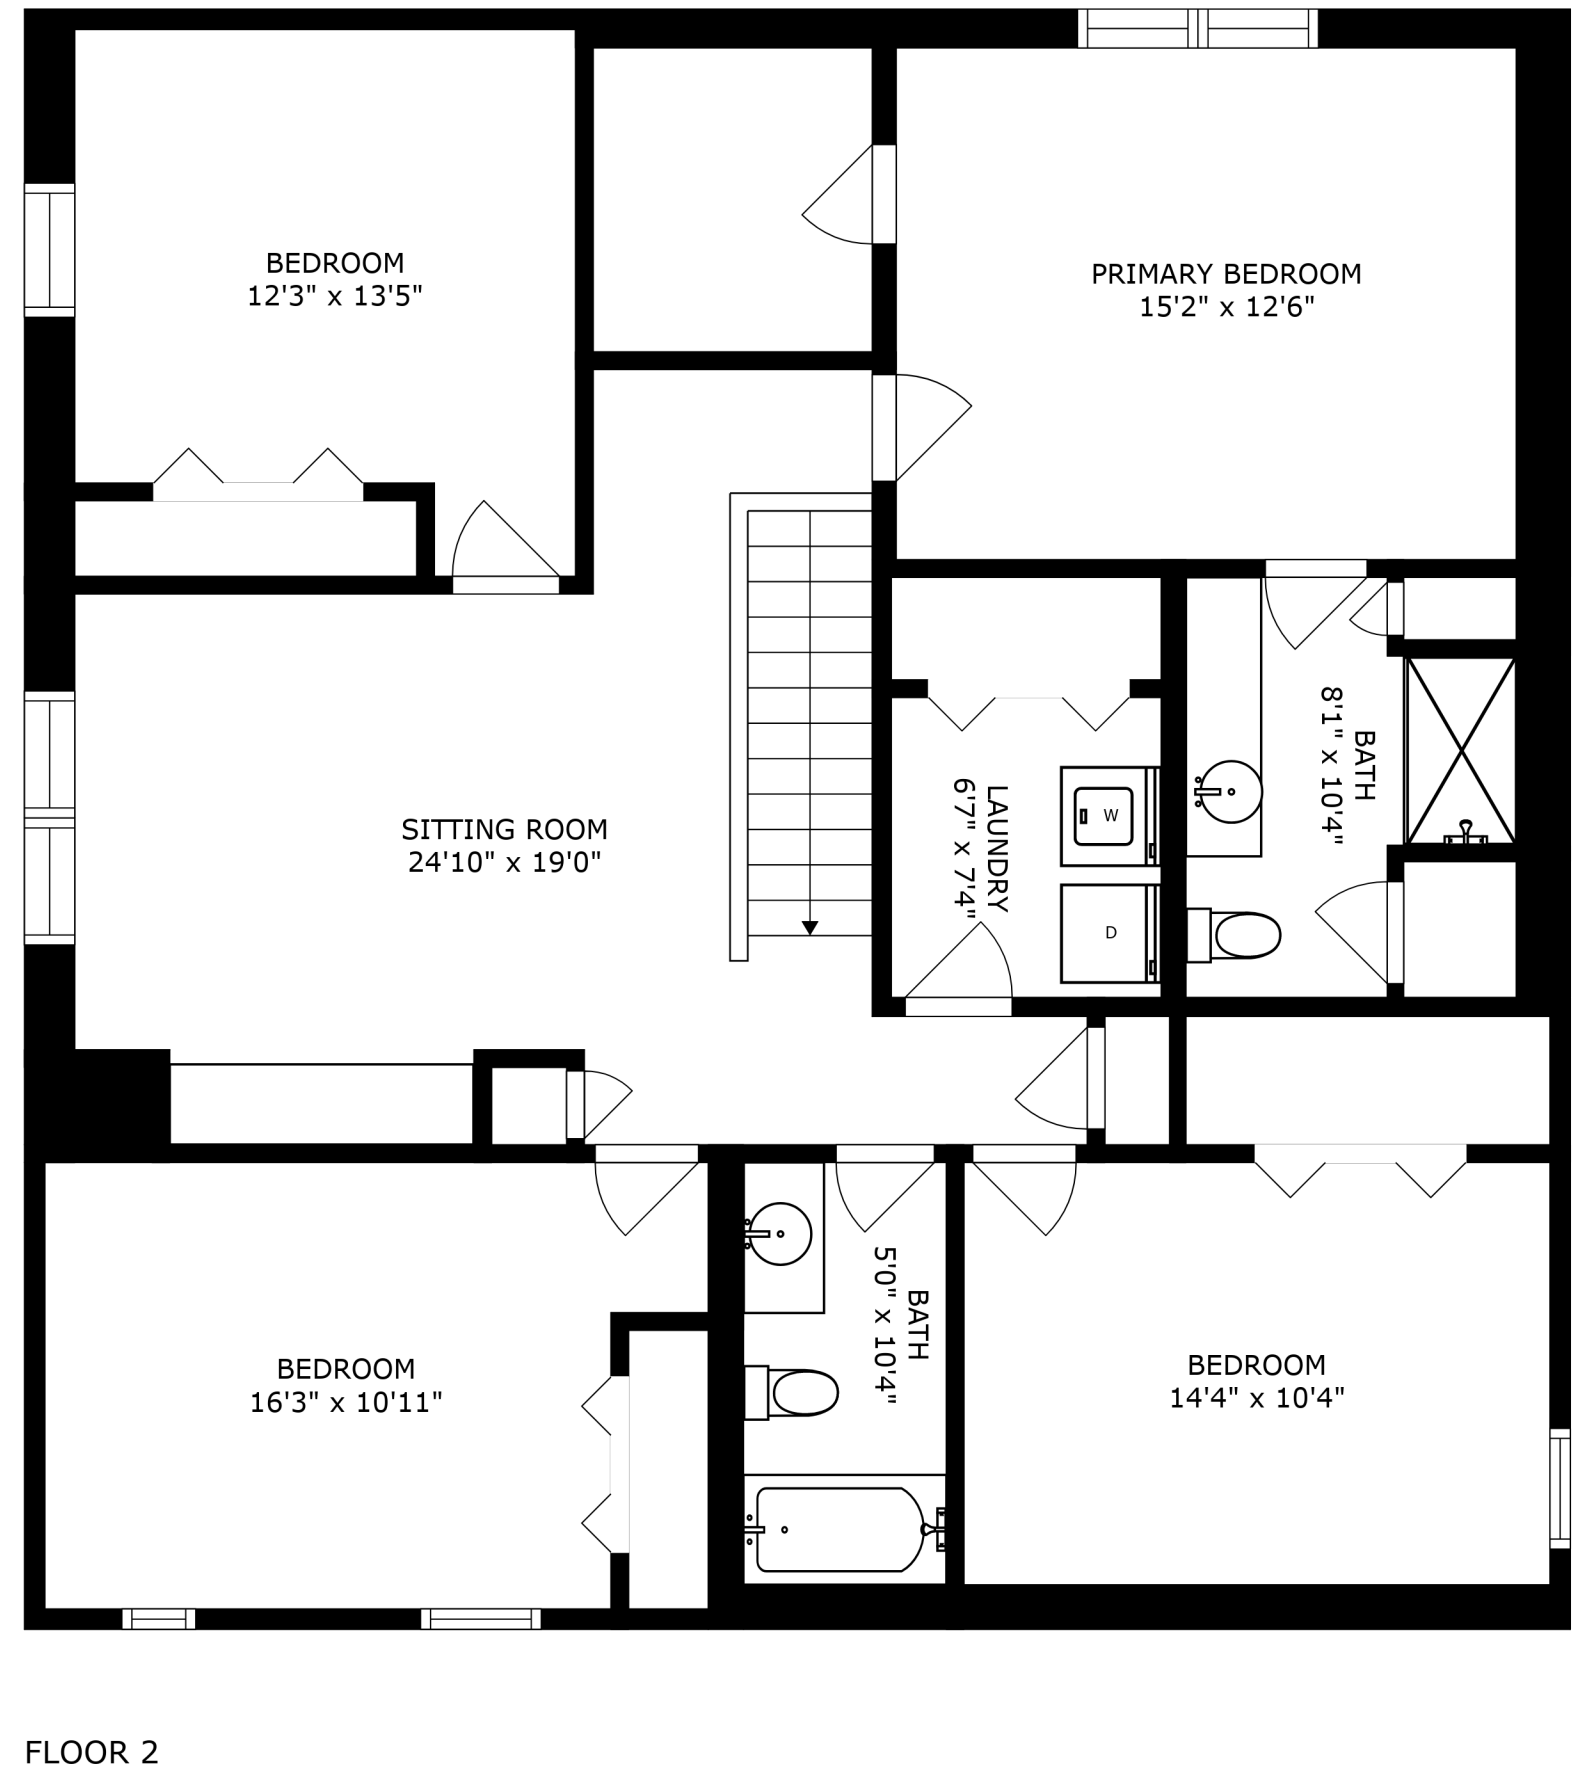

PATIO
37'2" x 14'7"

SIZES AND DIMENSIONS ARE APPROXIMATE, ACTUAL MAY VARY.

SIZES AND DIMENSIONS ARE APPROXIMATE, ACTUAL MAY VARY.

PATIO
37'2" x 14'7"

SIZES AND DIMENSIONS ARE APPROXIMATE, ACTUAL MAY VARY.