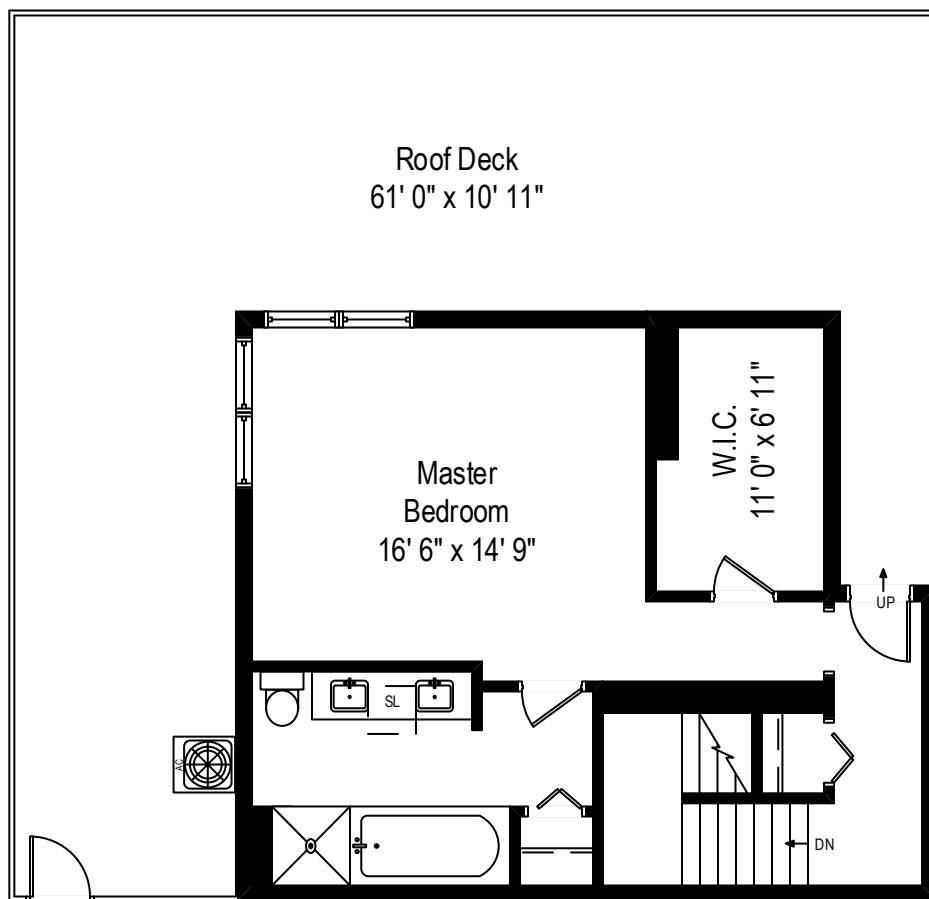

950 W. Huron Street – Chicago, IL 60642

First Level

All dimensions are approximate. This plan is for marketing purposes only.

950 W. Huron Street – Chicago, IL 60642

Second Level

All dimensions are approximate. This plan is for marketing purposes only.