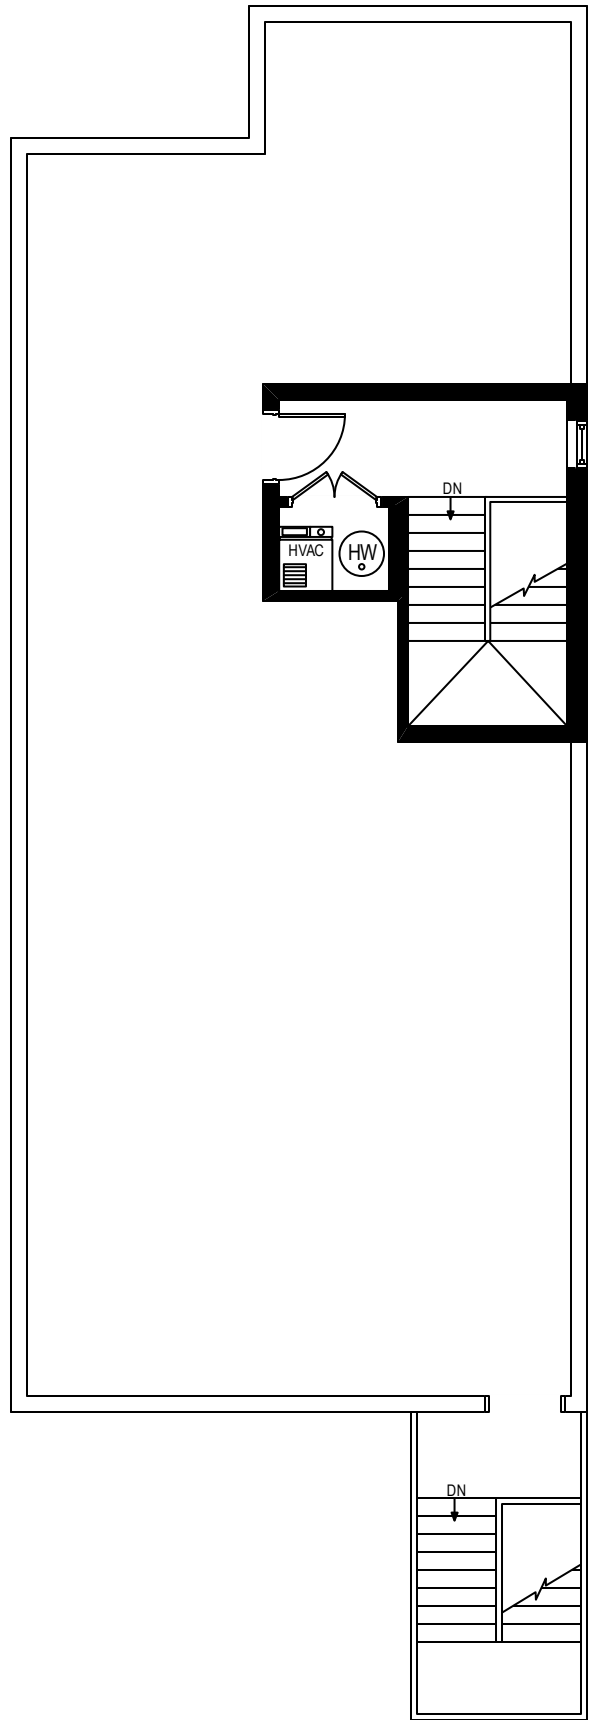

3828 N. Racine – Chicago, IL 60613

Third Level

3828 N. Racine – Chicago, IL 60613

Roof

All dimensions are approximate. This plan is for marketing purposes only.