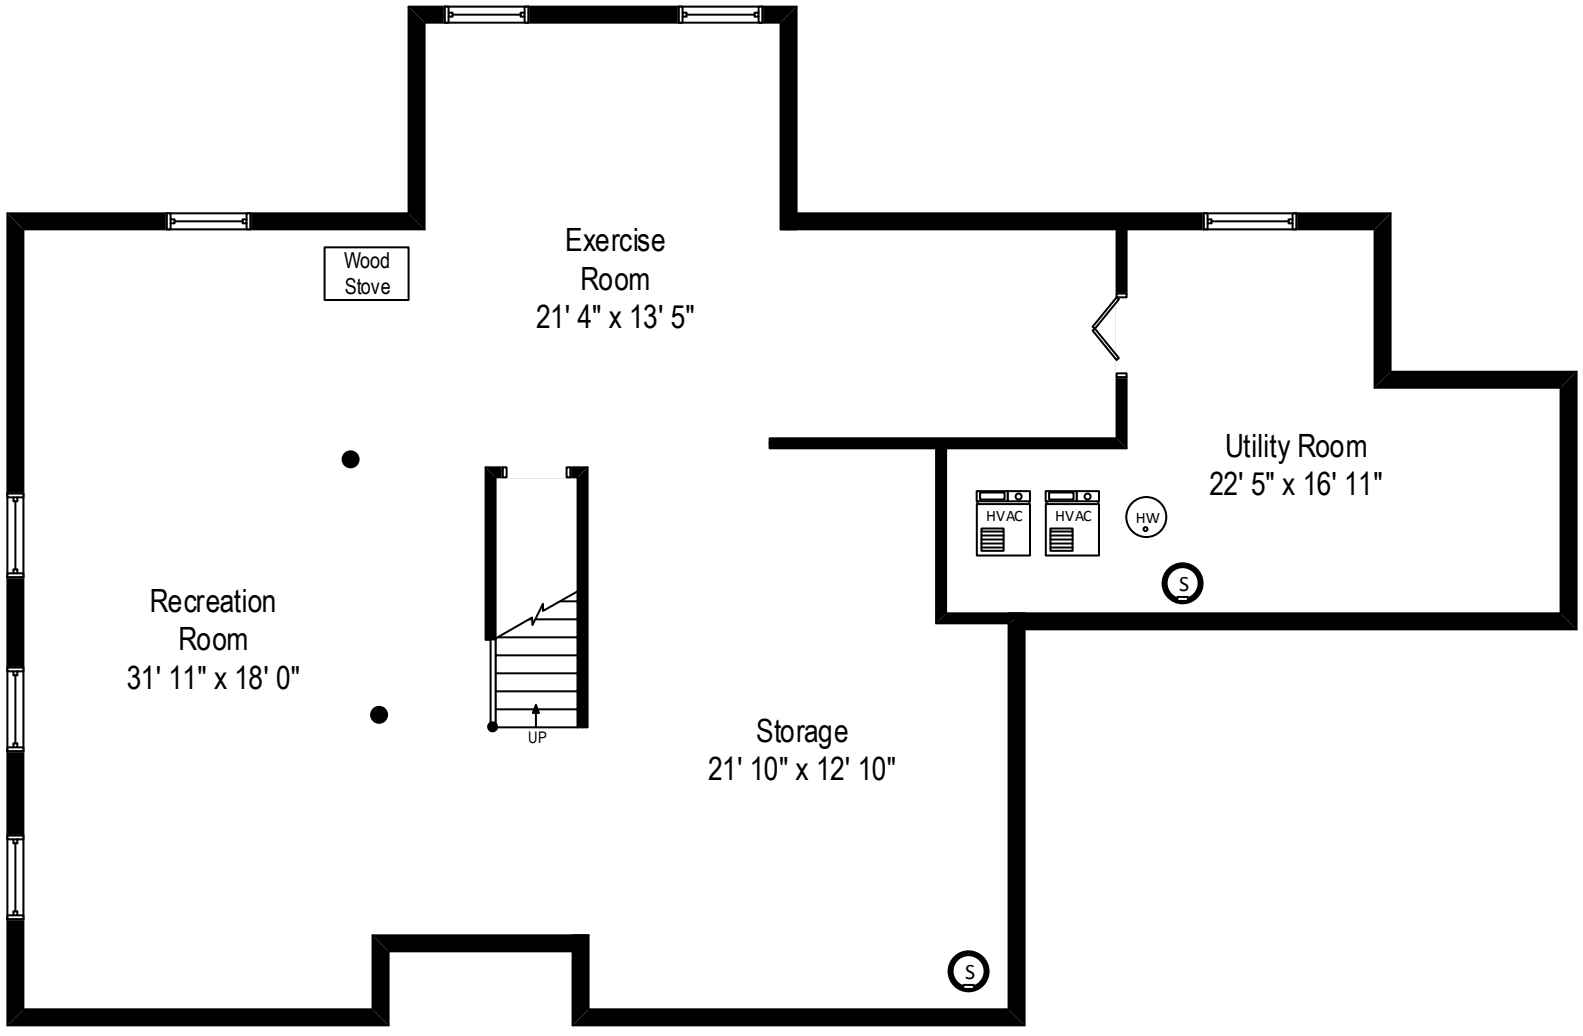

2126 Chandler Lane - Glenview, IL 60026

First Level

2126 Chandler Lane - Glenview, IL 60026

Second Level

2126 Chandler Lane - Glenview, IL 60026

Lower Level

All dimensions are approximate. This plan is for marketing purposes only.