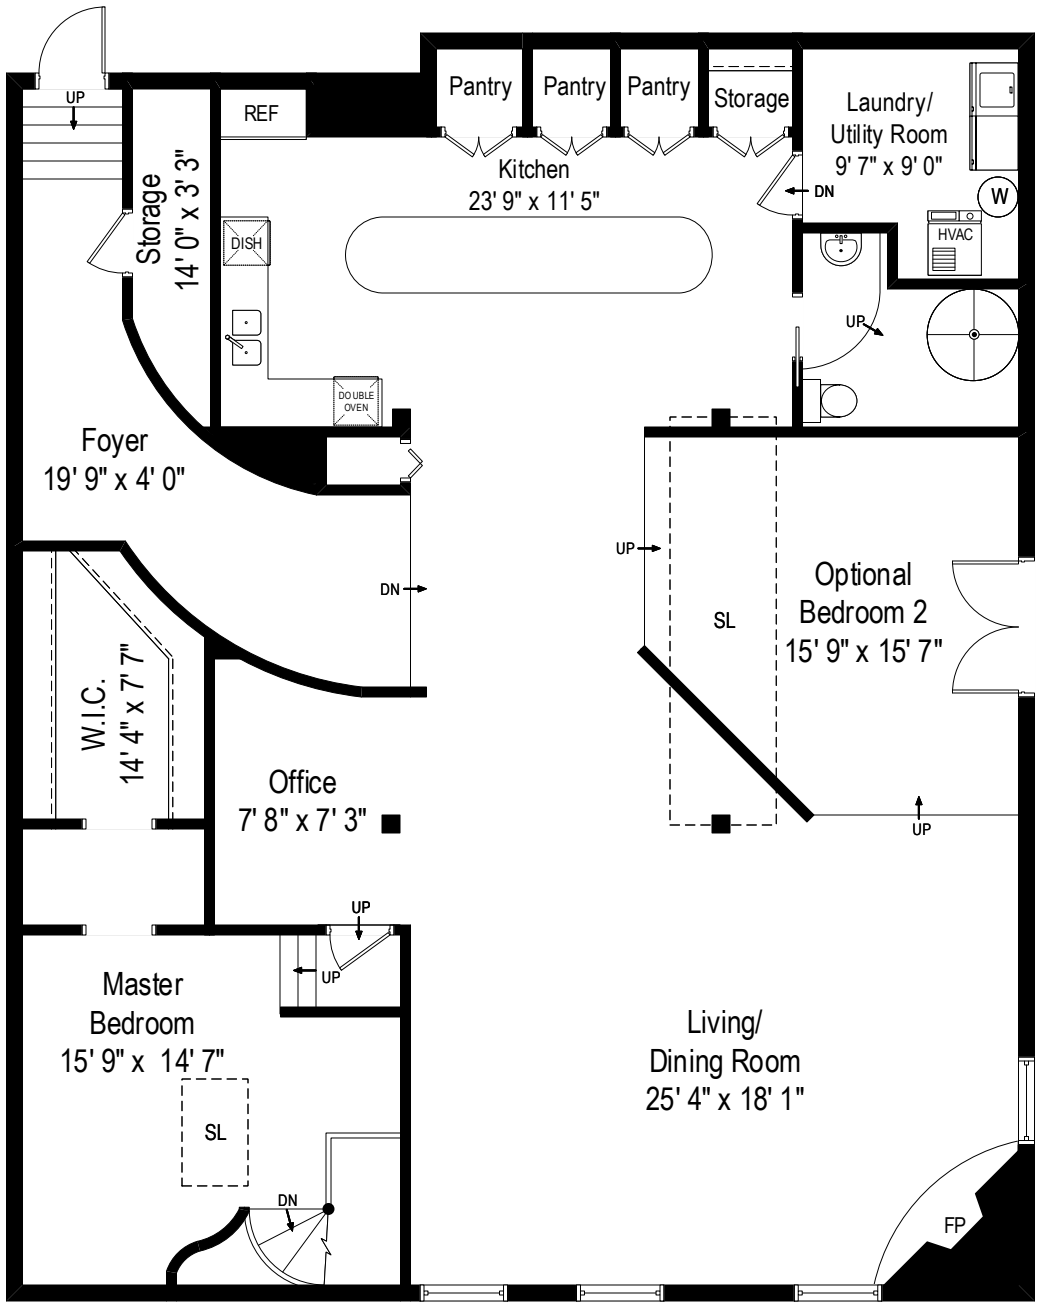

1147 W. Ohio – Chicago, IL 60642

First Level

All dimensions are approximate. This plan is for marketing purposes only.

1147 W. Ohio – Chicago, IL 60642

Second Level

All dimensions are approximate. This plan is for marketing purposes only.