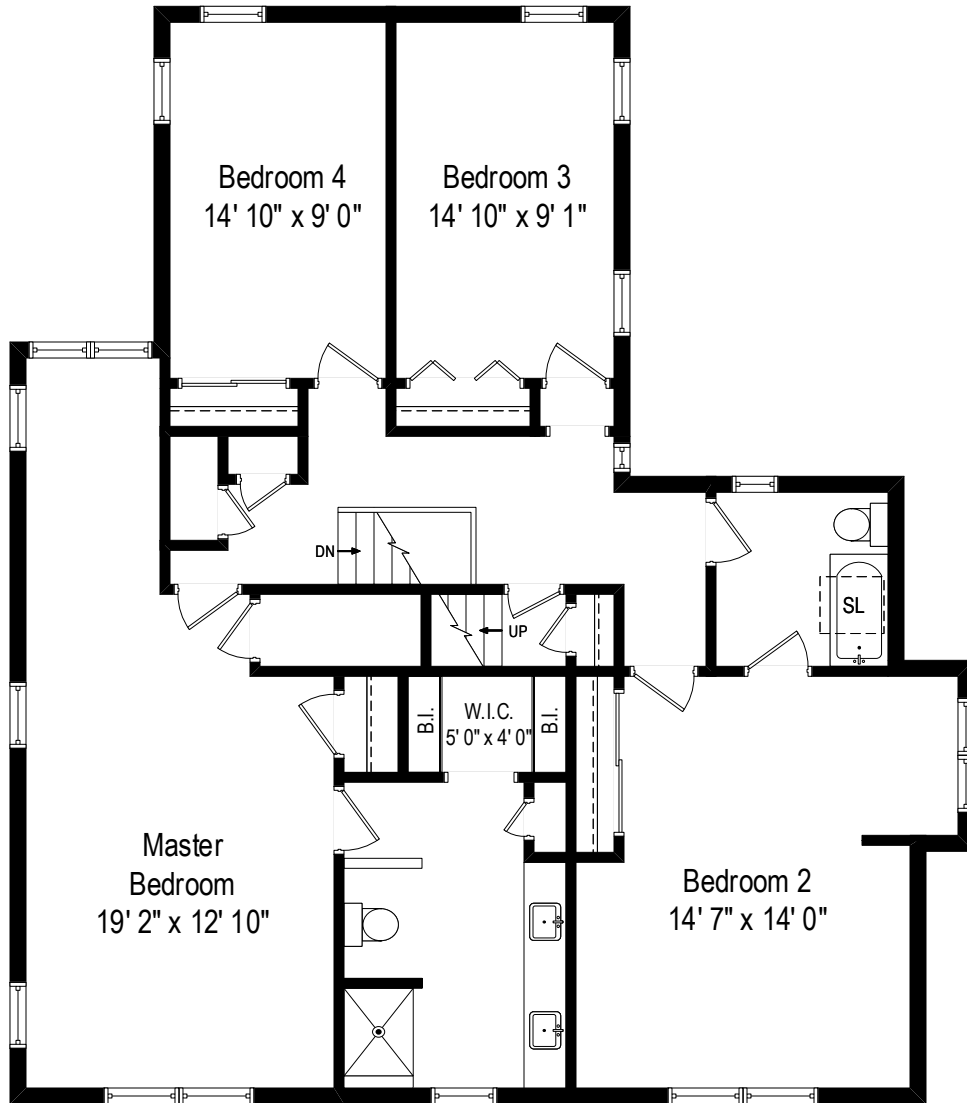

6808 Elder – Winnetka, IL 60093

First Level

All dimensions are approximate. This plan is for marketing purposes only.

6808 Elder – Winnetka, IL 60093

Second Level

All dimensions are approximate. This plan is for marketing purposes only.

6808 Elder – Winnetka, IL 60093

Third Level