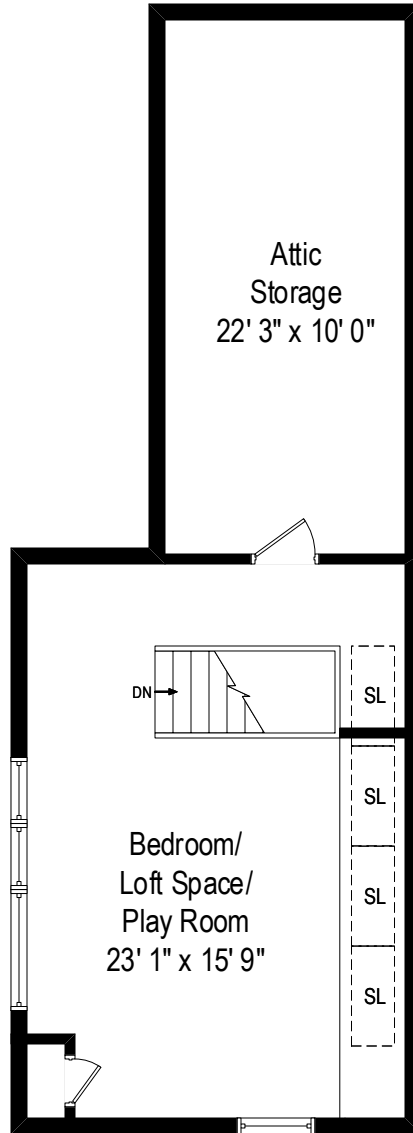

6808 Elder – Winnetka, IL 60093

First Level

All dimensions are approximate. This plan is for marketing purposes only.

6808 Elder – Winnetka, IL 60093

Second Level

All dimensions are approximate. This plan is for marketing purposes only.