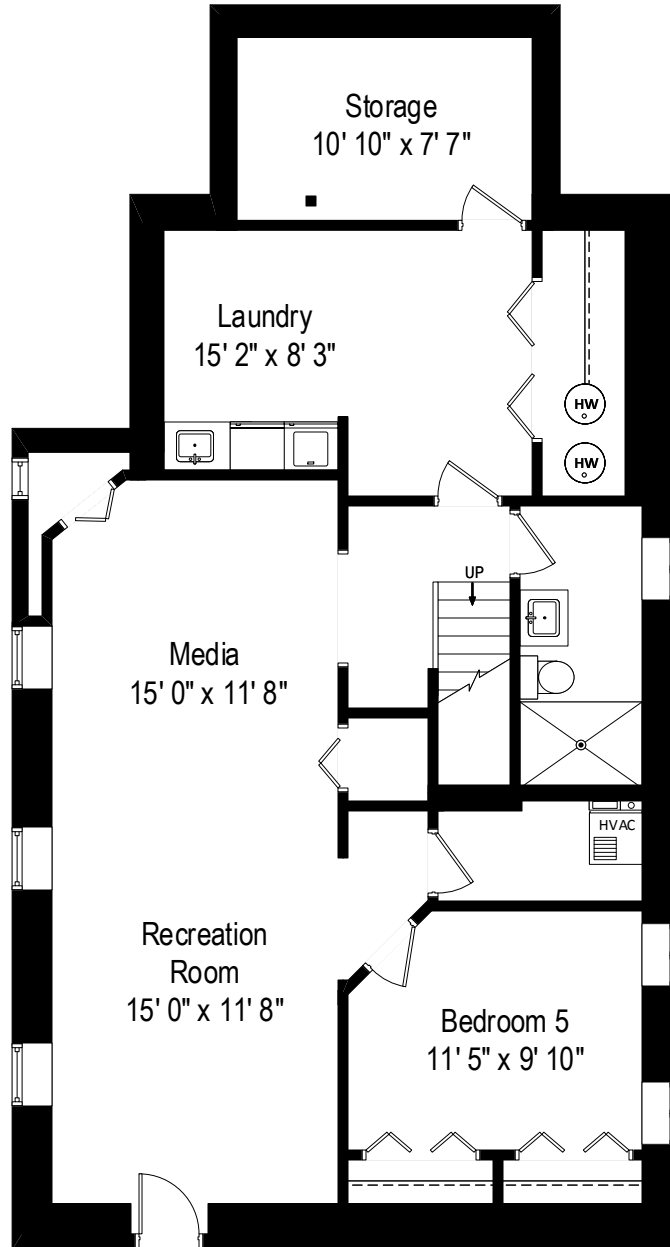

5100 W. Wilson – Chicago, IL 60630

First Level

5100 W. Wilson – Chicago, IL 60630

Second Level

All dimensions are approximate. This plan is for marketing purposes only.

5100 W. Wilson – Chicago, IL 60630

Lower Level

All dimensions are approximate. This plan is for marketing purposes only.