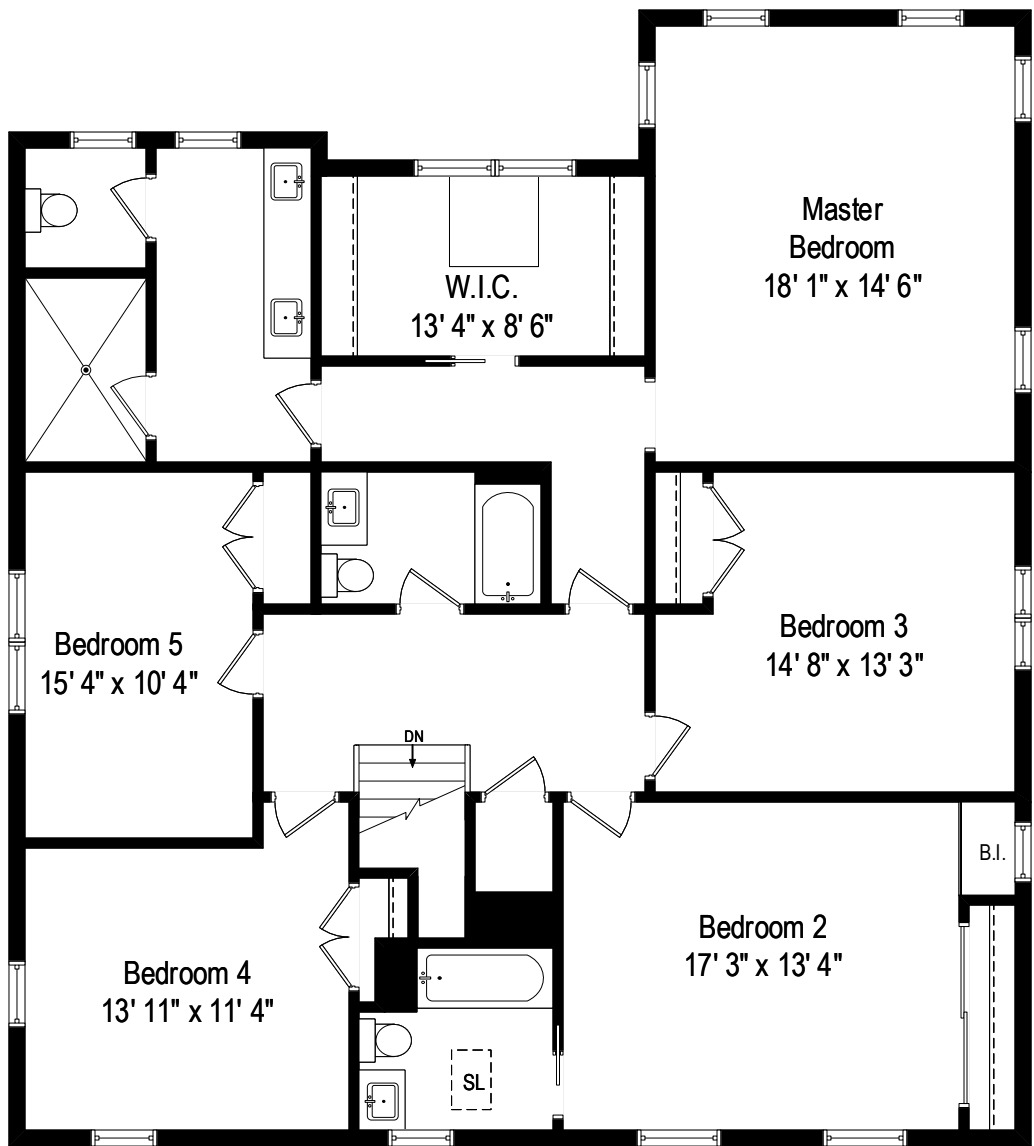

317 Rosewood Avenue – Winnetka, IL 60093

First Level

All dimensions are approximate. This plan is for marketing purposes only.

317 Rosewood Avenue – Winnetka, IL 60093

Second Level

All dimensions are approximate. This plan is for marketing purposes only.

317 Rosewood Avenue – Winnetka, IL 60093

Lower Level

All dimensions are approximate. This plan is for marketing purposes only.