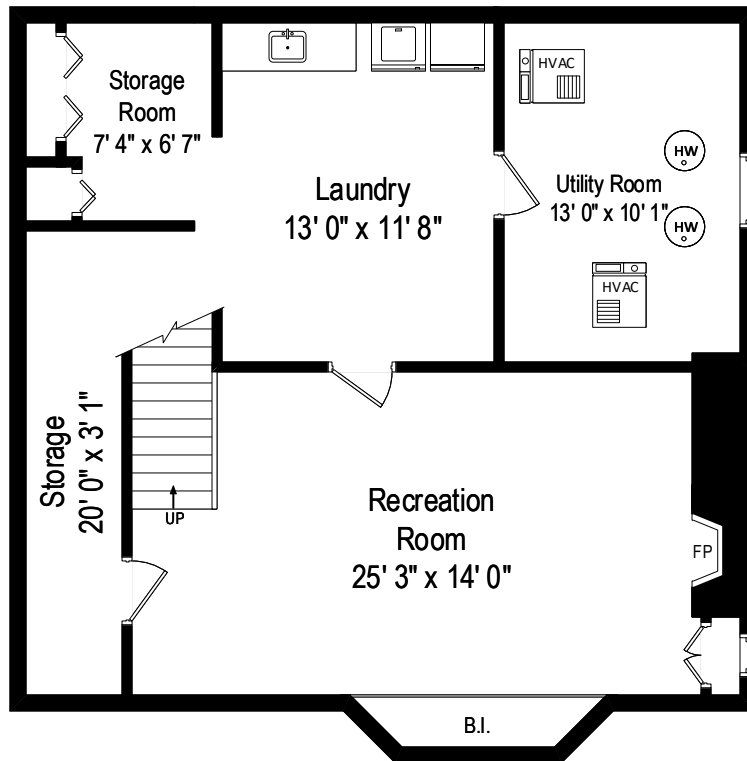

317 Rosewood Avenue – Winnetka, IL 60093

First Level

All dimensions are approximate. This plan is for marketing purposes only.

317 Rosewood Avenue – Winnetka, IL 60093

Second Level

All dimensions are approximate. This plan is for marketing purposes only.

317 Rosewood Avenue – Winnetka, IL 60093

Lower Level

All dimensions are approximate. This plan is for marketing purposes only.