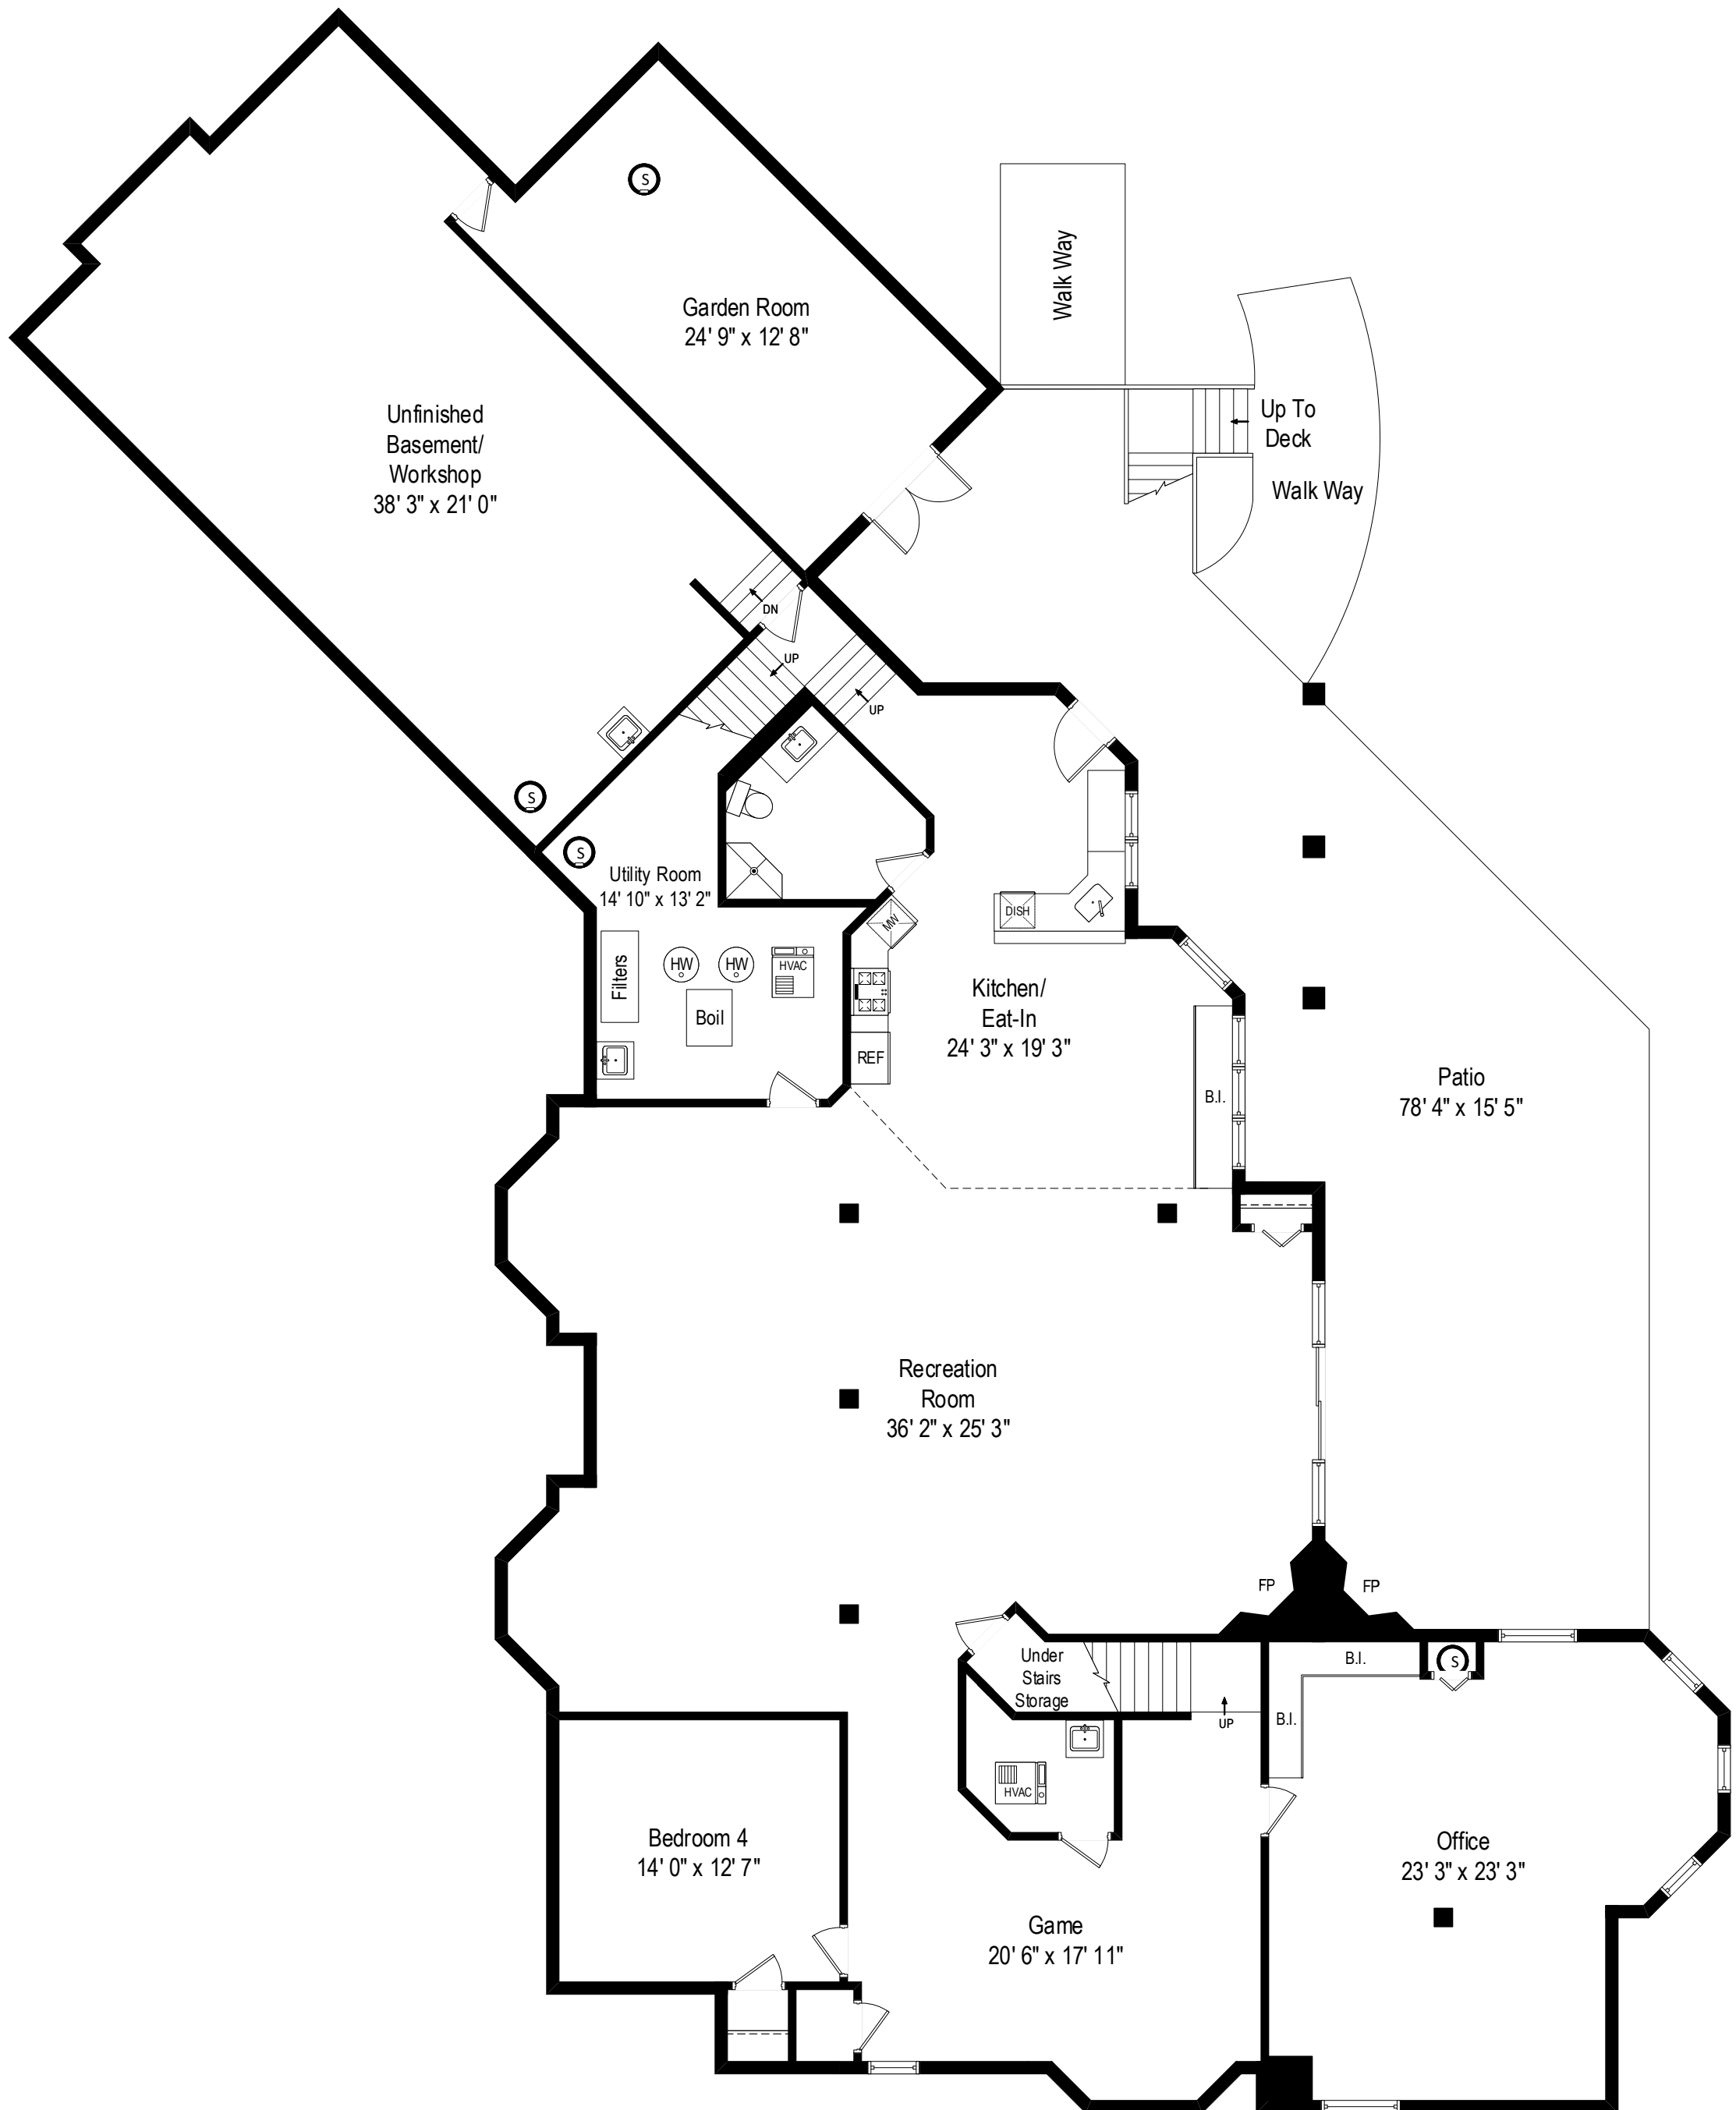

16349 S Alberta Court – Homer Glen, IL 60441

First Level

16349 S Alberta Court – Homer Glen, IL 60441

Second Level

16349 S Alberta Court – Homer Glen, IL 60441

Lower Level