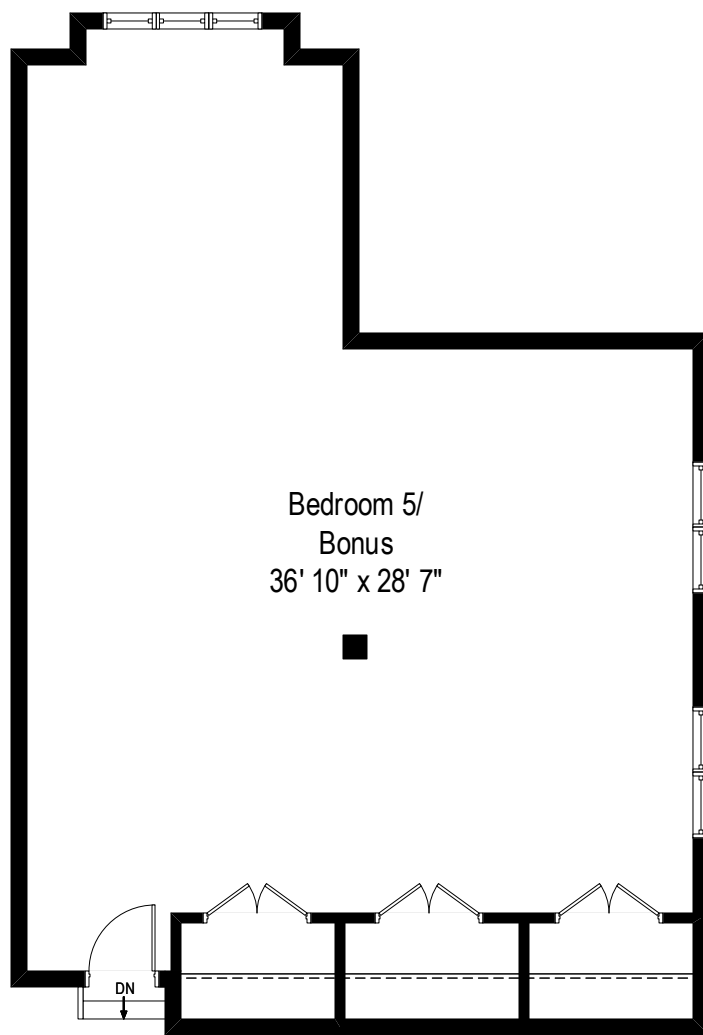

16349 S Alberta Court – Homer Glen, IL 60441

First Level

16349 S Alberta Court – Homer Glen, IL 60441

Second Level

16349 S Alberta Court – Homer Glen, IL 60441

Lower Level