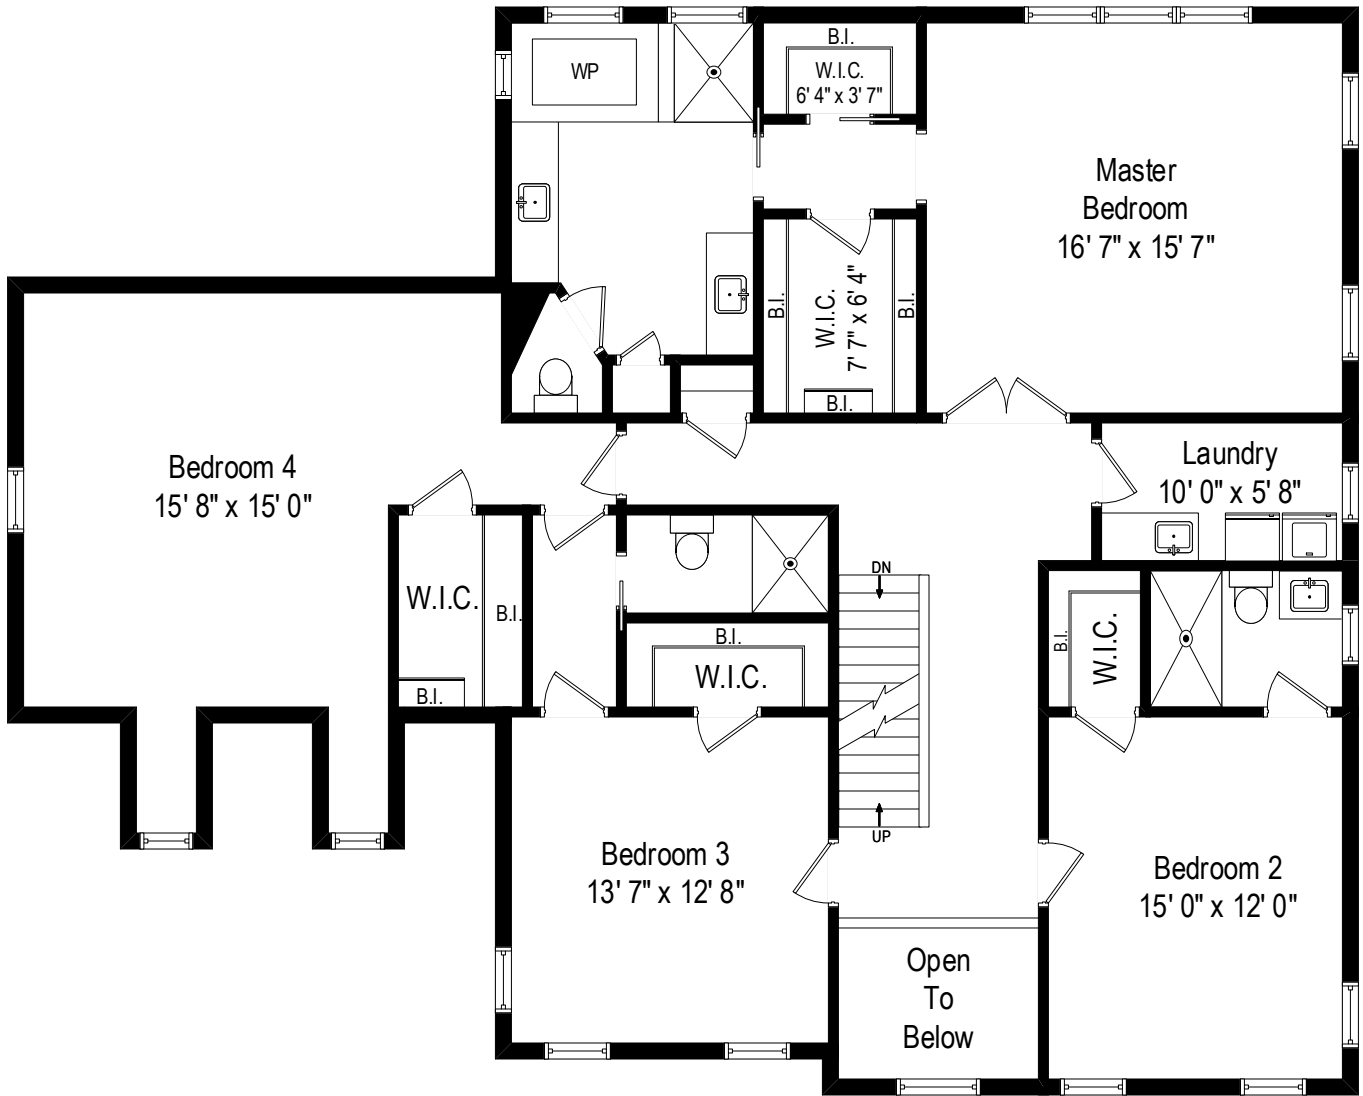

373 Elder - Winnetka, IL 60093

First Level

All dimensions are approximate. This plan is for marketing purposes only.

373 Elder - Winnetka, IL 60093

Second Level

373 Elder - Winnetka, IL 60093

Third Level

373 Elder - Winnetka, IL 60093

Lower Level