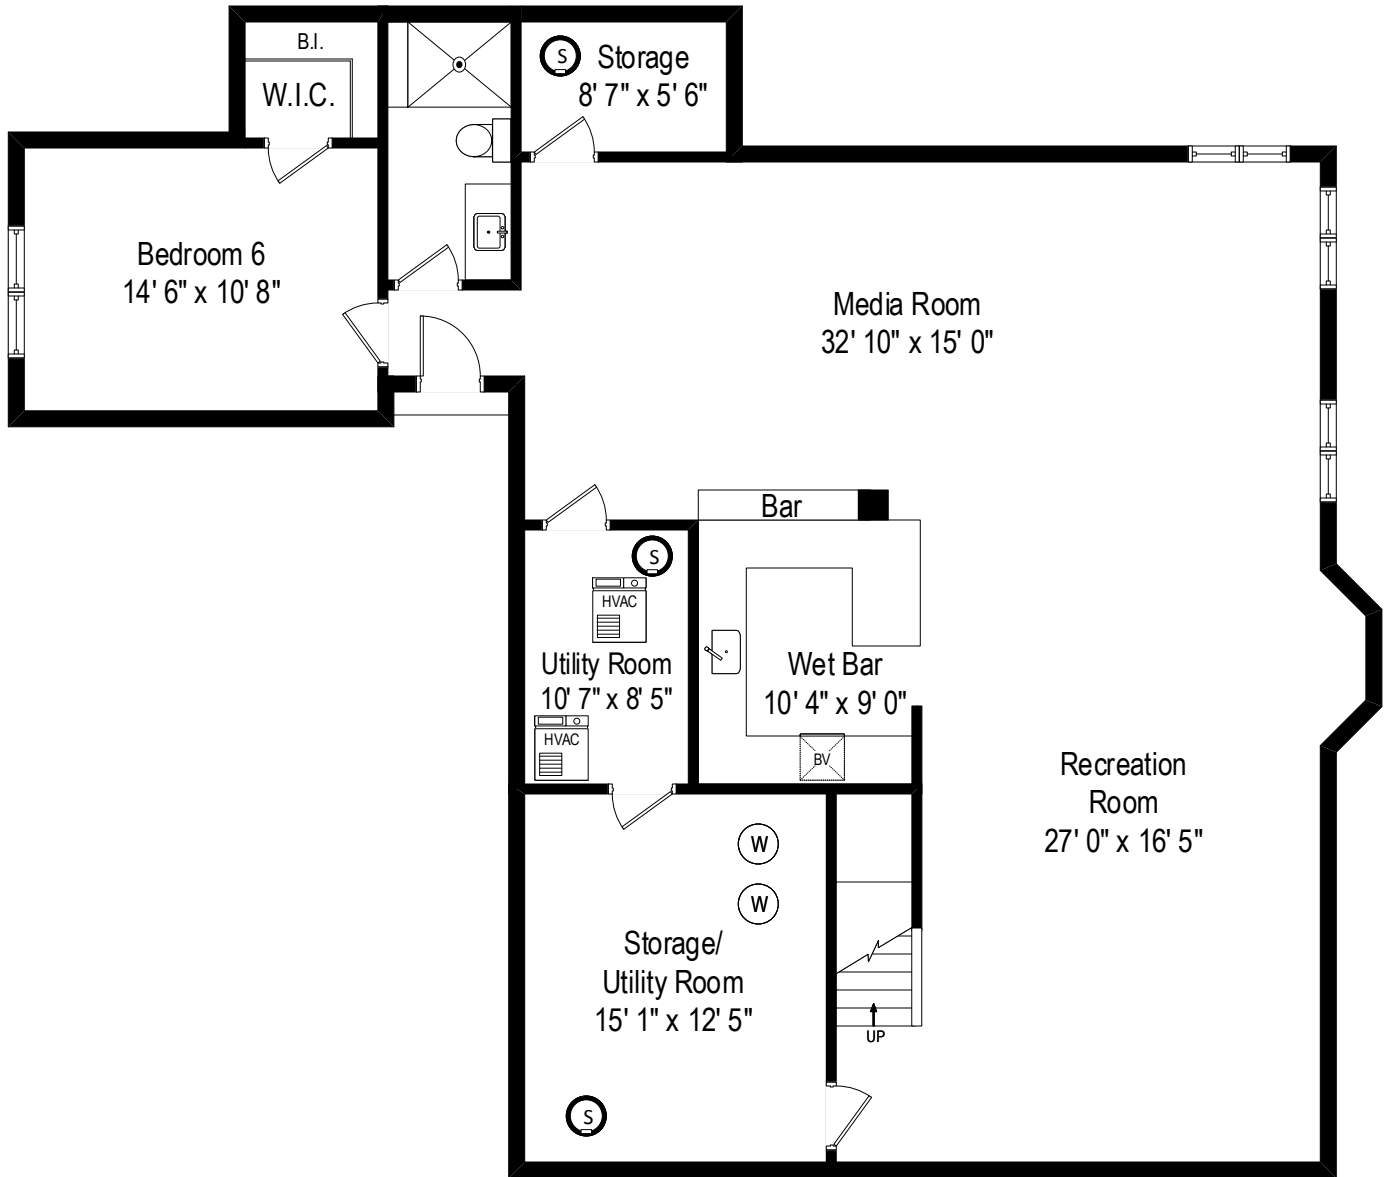

373 Elder - Winnetka, IL 60093

First Level

All dimensions are approximate. This plan is for marketing purposes only.

373 Elder - Winnetka, IL 60093

Second Level

373 Elder - Winnetka, IL 60093

Third Level

373 Elder - Winnetka, IL 60093

Lower Level