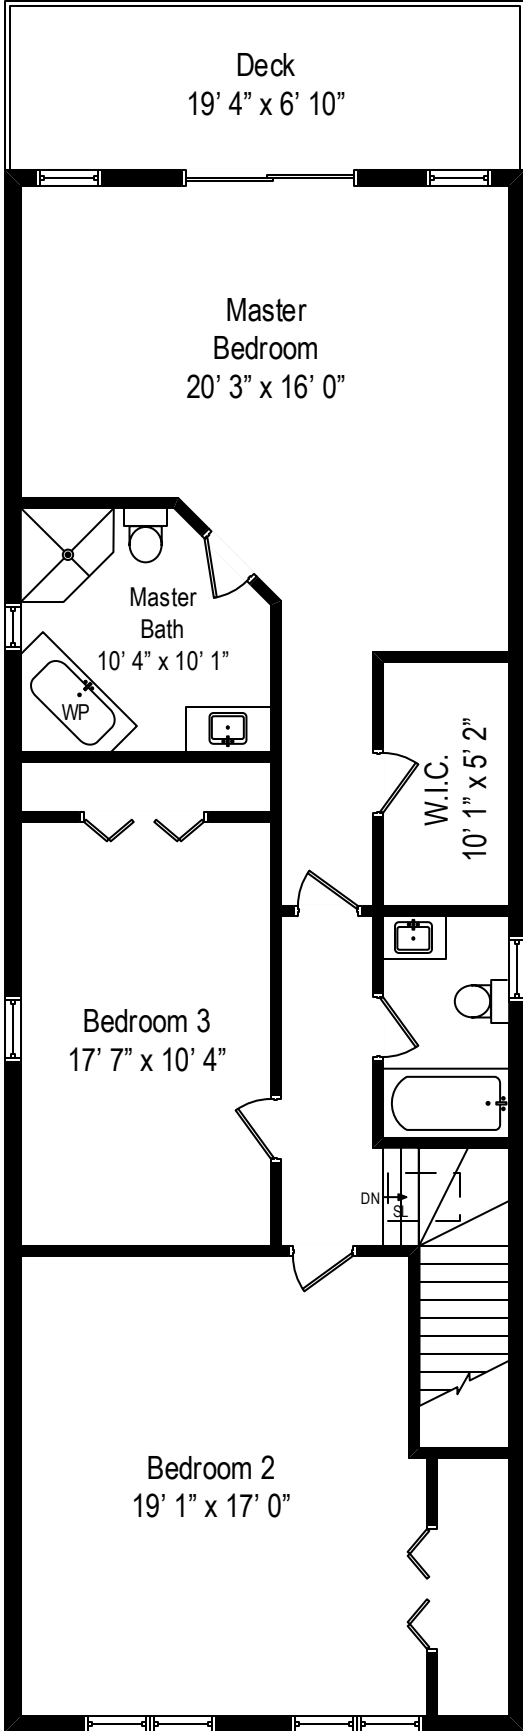

2930 N. Rockwell – Chicago, IL 60618

First Level

2930 N. Rockwell – Chicago, IL 60618

Second Level

All dimensions are approximate. This plan is for marketing purposes only.

2930 N. Rockwell – Chicago, IL 60618

Lower Level