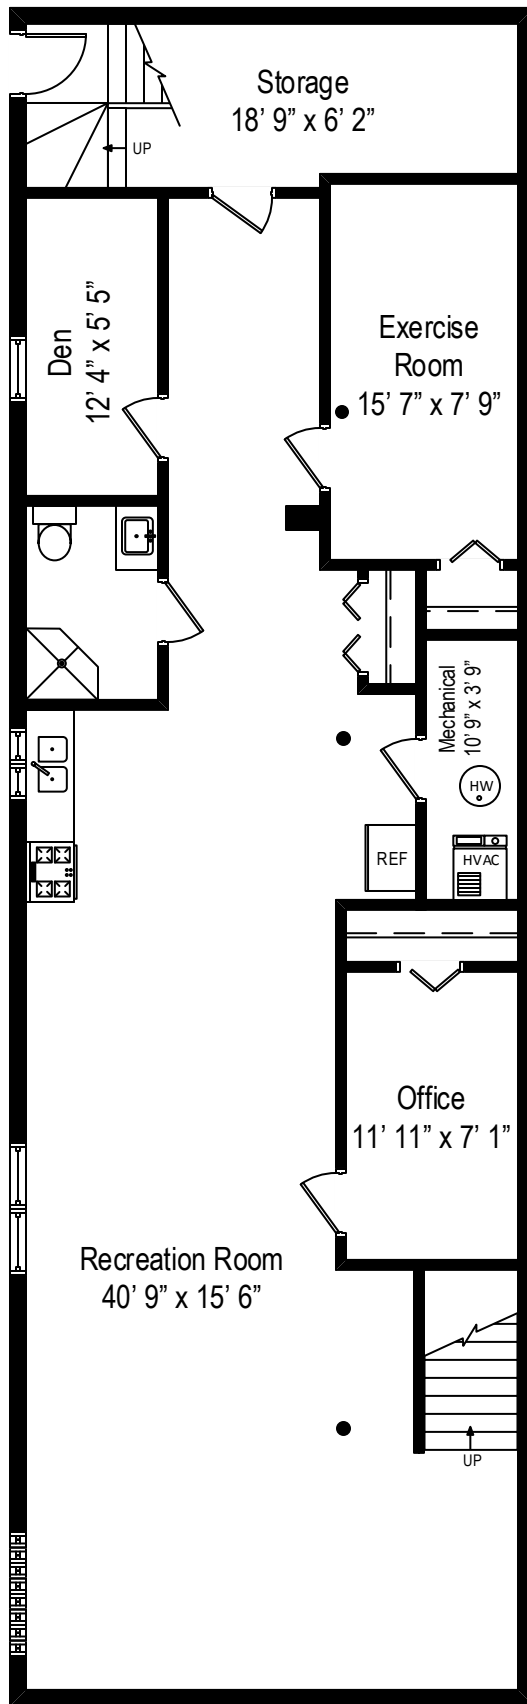

2930 N. Rockwell – Chicago, IL 60618

First Level

2930 N. Rockwell – Chicago, IL 60618

Second Level

All dimensions are approximate. This plan is for marketing purposes only.

2930 N. Rockwell – Chicago, IL 60618

Lower Level