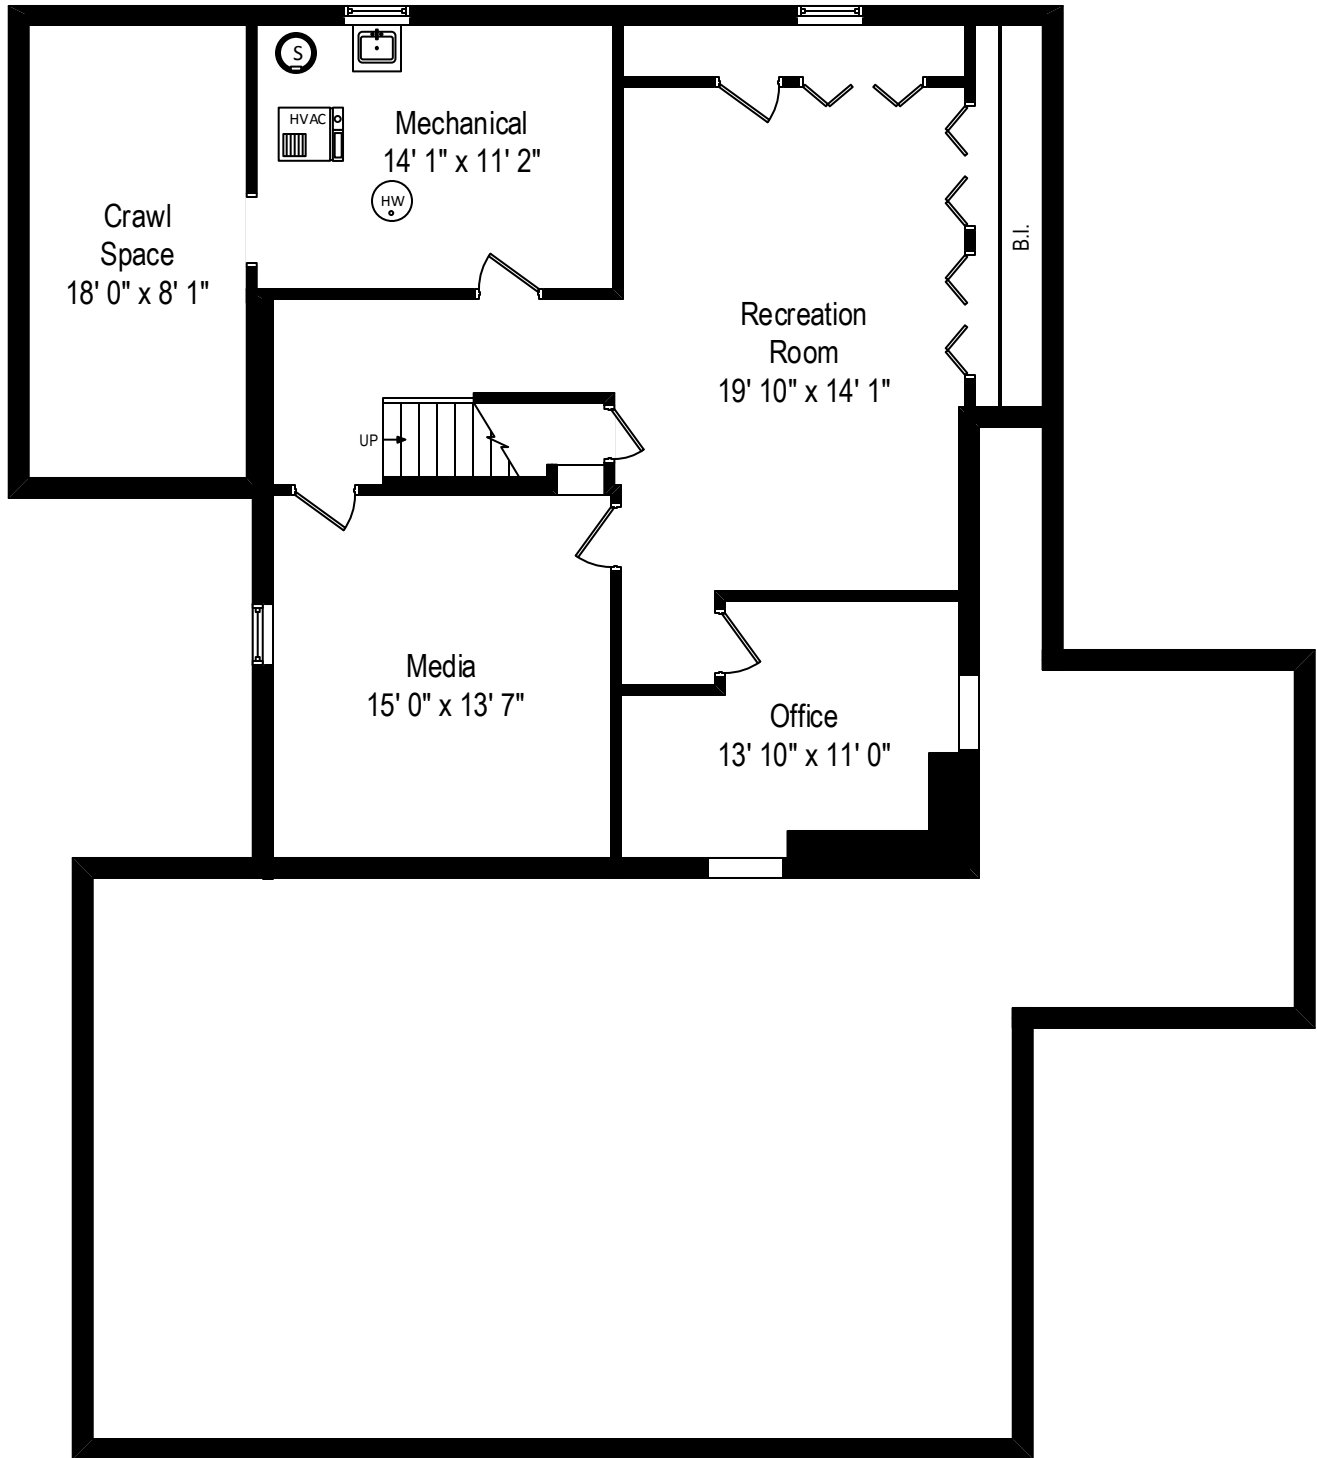

1030 Romona – Wilmette, IL 60091

First Level

1030 Romona – Wilmette, IL 60091

Second Level

All dimensions are approximate. This plan is for marketing purposes only.

1030 Romona – Wilmette, IL 60091

Lower Level