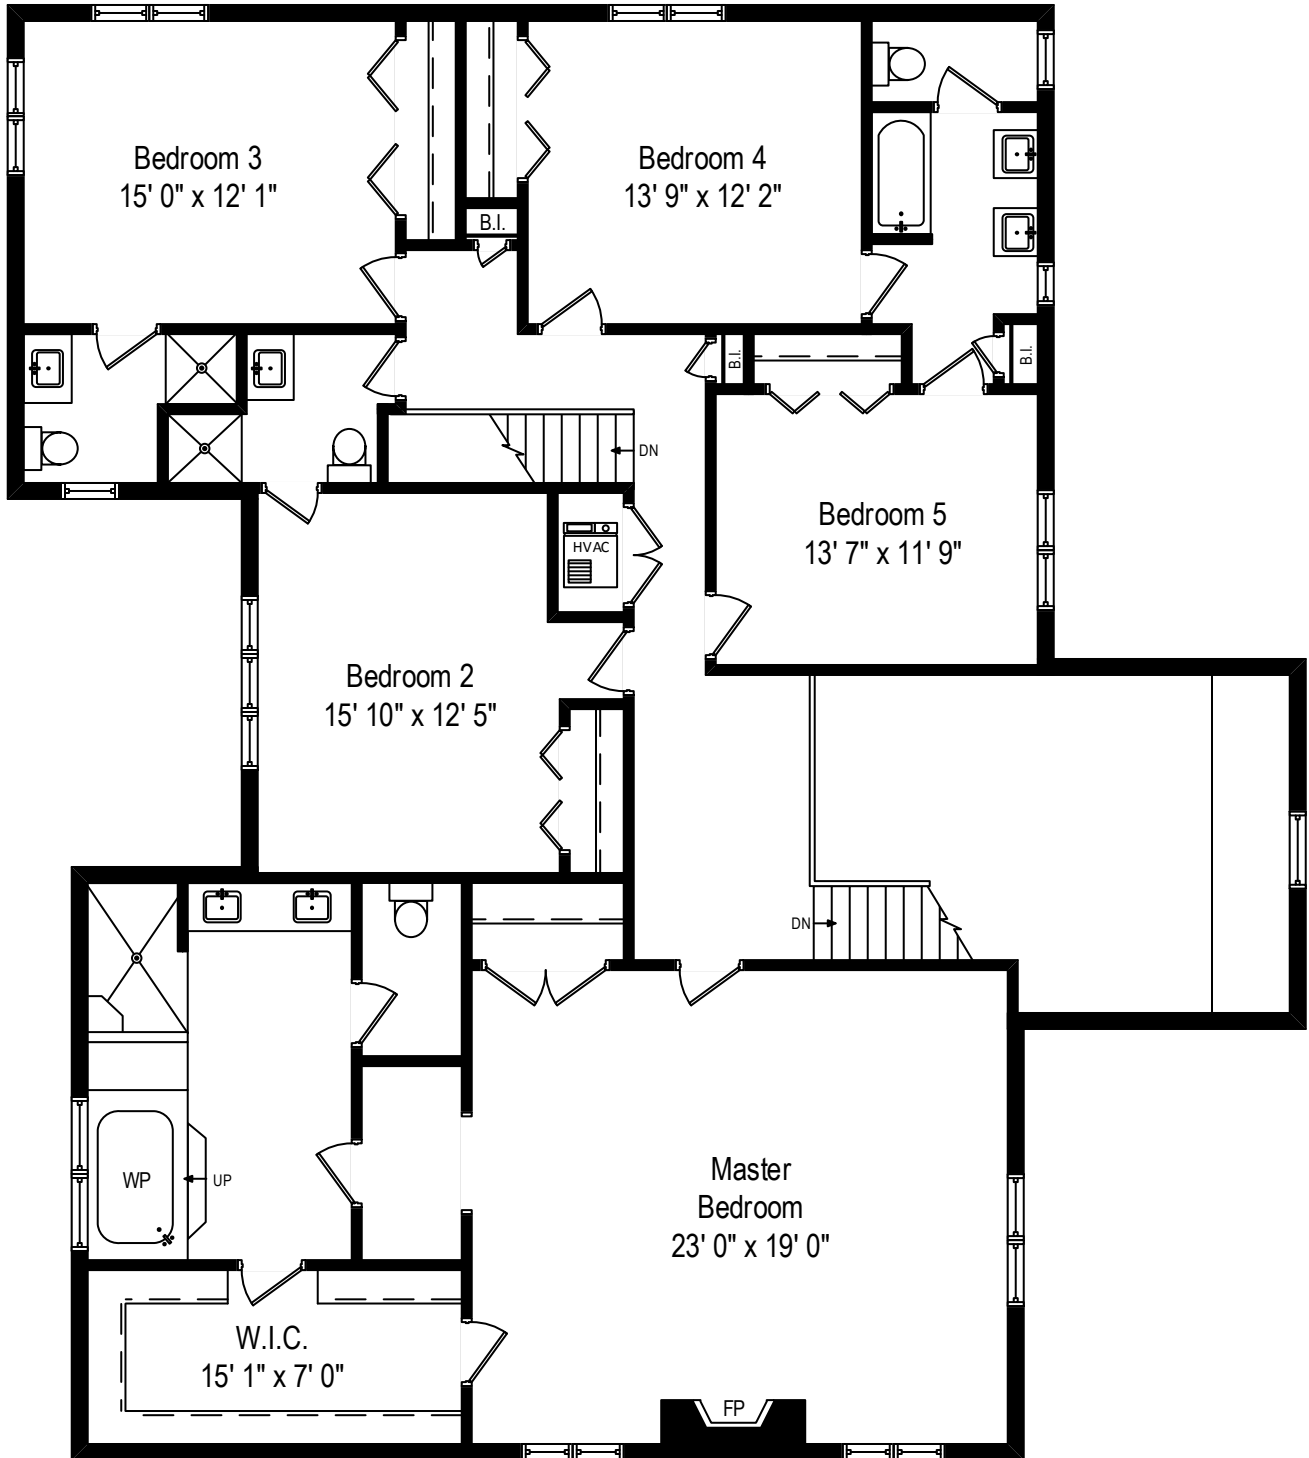

1030 Romona – Wilmette, IL 60091

First Level

1030 Romona – Wilmette, IL 60091

Second Level

All dimensions are approximate. This plan is for marketing purposes only.

1030 Romona – Wilmette, IL 60091

Lower Level