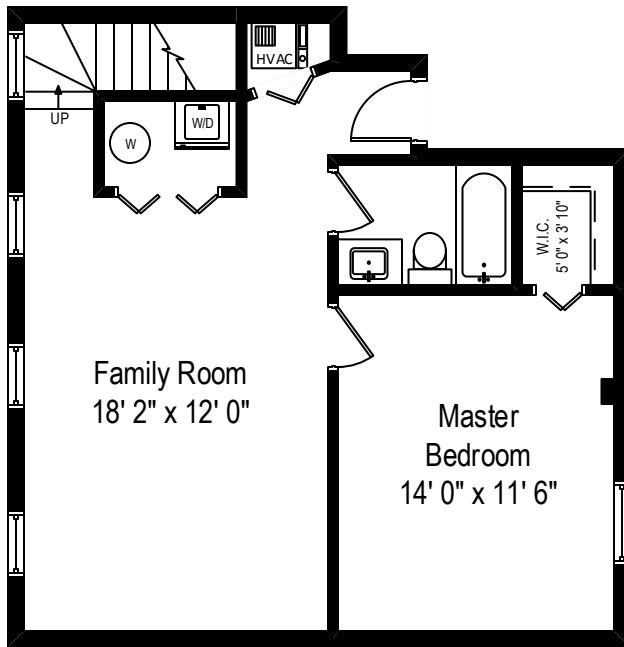

3205 W. George - Chicago, IL 60618

First Level

All dimensions are approximate. This plan is for marketing purposes only.

3205 W. George - Chicago, IL 60618

Lower Level

All dimensions are approximate. This plan is for marketing purposes only.