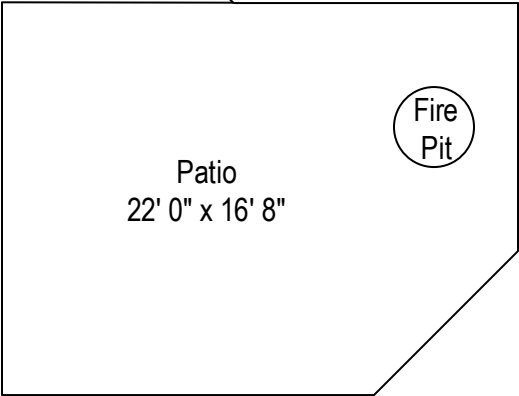

1057 Vine Street – Winnetka, IL 60093

First Level

1057 Vine Street – Winnetka, IL 60093

Second Level

1057 Vine Street – Winnetka, IL 60093

Lower Level

1057 Vine Street – Winnetka, IL 60093

Garage Above But Door Area

All dimensions are approximate. This plan is for marketing purposes only.