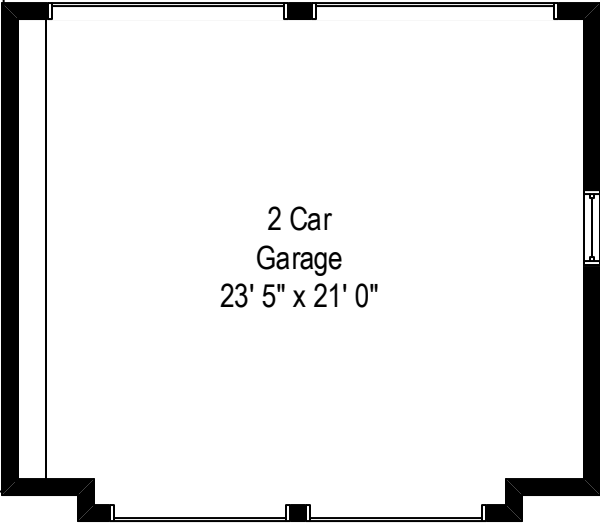

1057 Vine Street – Winnetka, IL 60093

First Level

1057 Vine Street – Winnetka, IL 60093

Second Level

1057 Vine Street – Winnetka, IL 60093

Lower Level

1057 Vine Street – Winnetka, IL 60093

Garage Above But Door Area

All dimensions are approximate. This plan is for marketing purposes only.