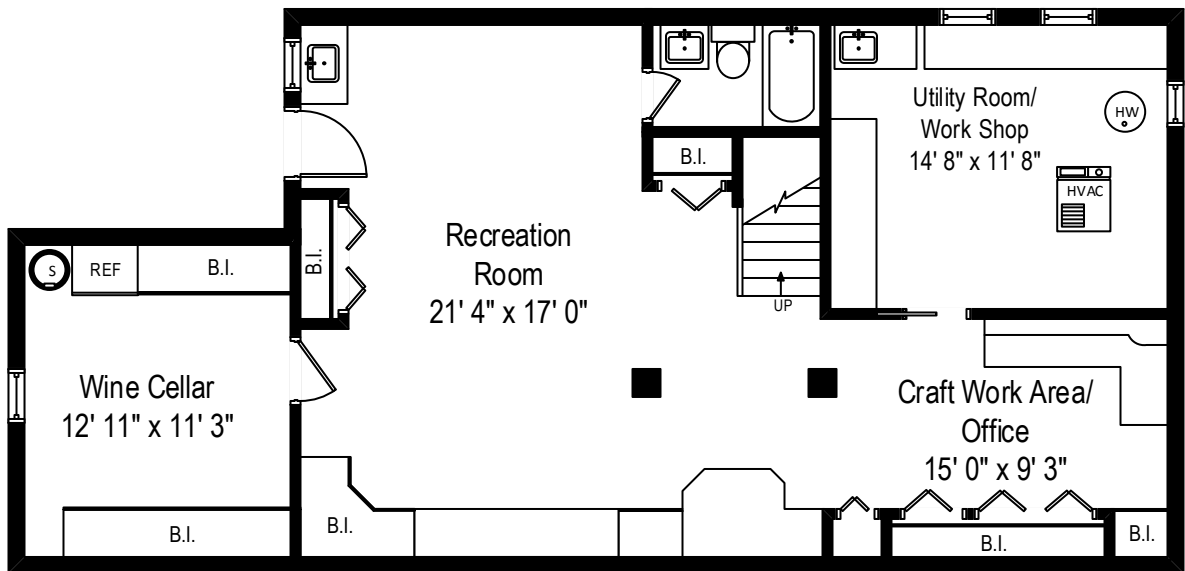

1057 Vine Street – Winnetka, IL 60093

First Level

1057 Vine Street – Winnetka, IL 60093

Second Level

1057 Vine Street – Winnetka, IL 60093

Lower Level

1057 Vine Street – Winnetka, IL 60093

Garage Above But Door Area

All dimensions are approximate. This plan is for marketing purposes only.