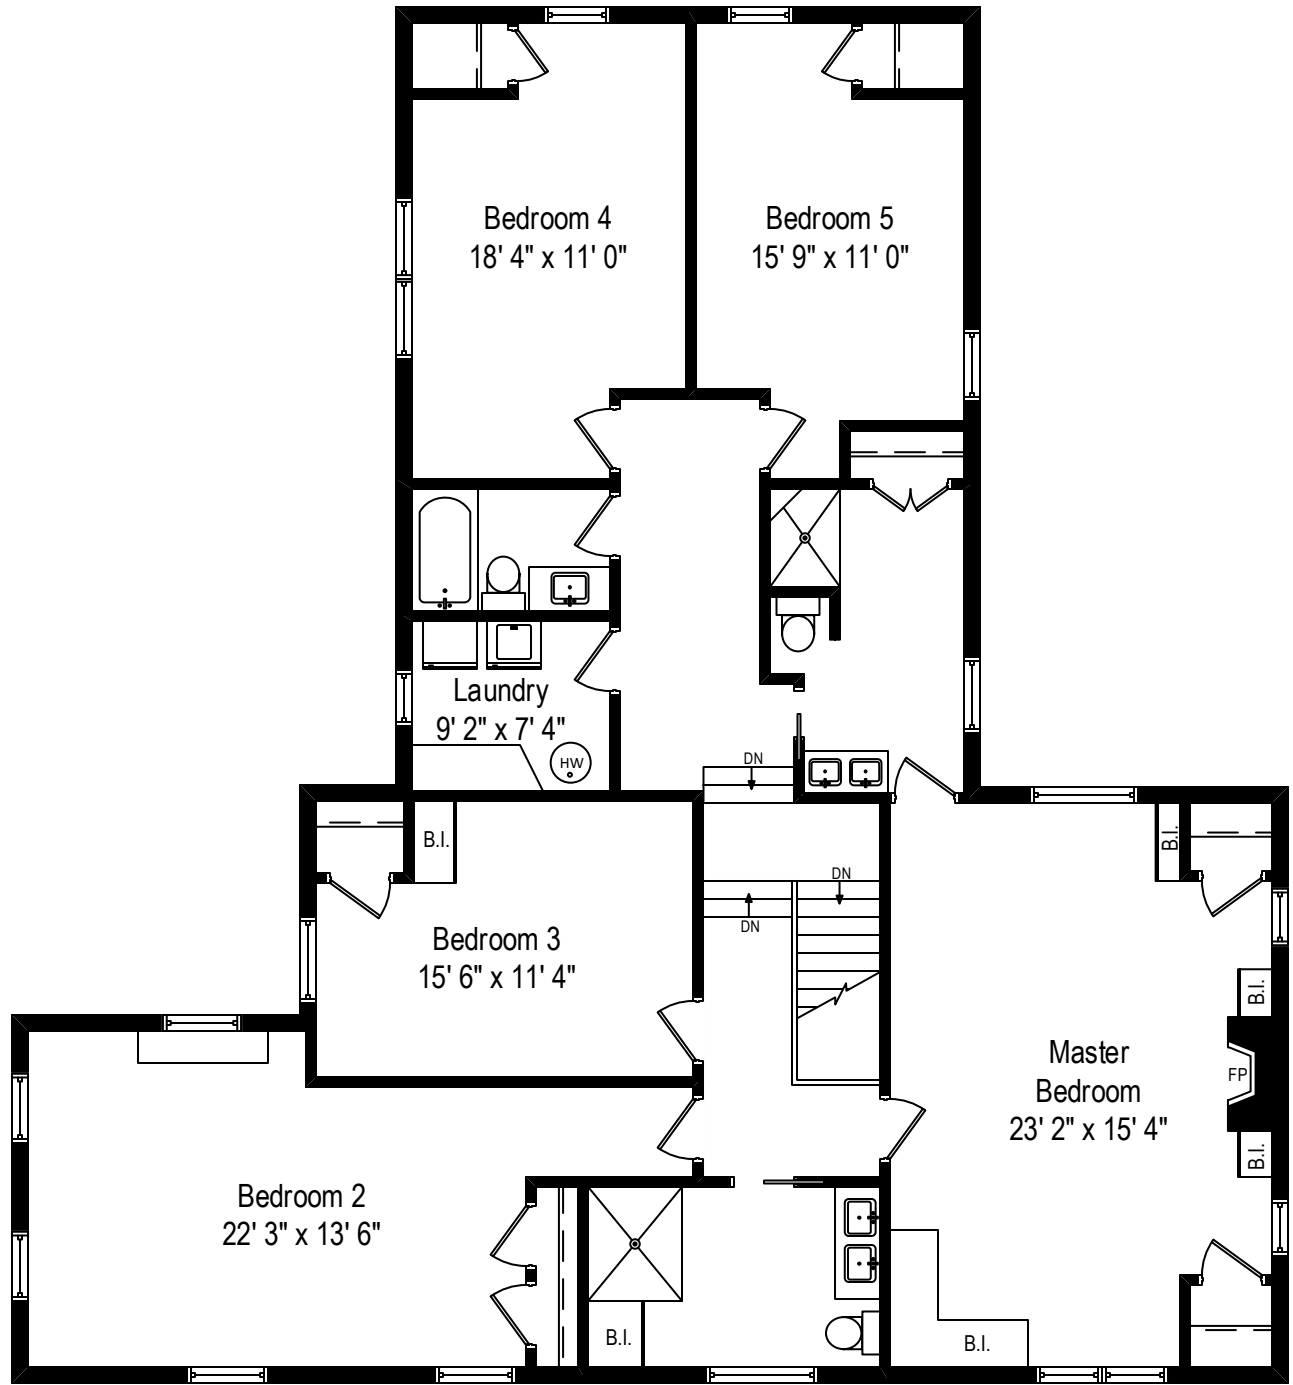

1057 Vine Street – Winnetka, IL 60093

First Level

1057 Vine Street – Winnetka, IL 60093

Second Level

1057 Vine Street – Winnetka, IL 60093

Lower Level

1057 Vine Street – Winnetka, IL 60093

Garage Above But Door Area

All dimensions are approximate. This plan is for marketing purposes only.