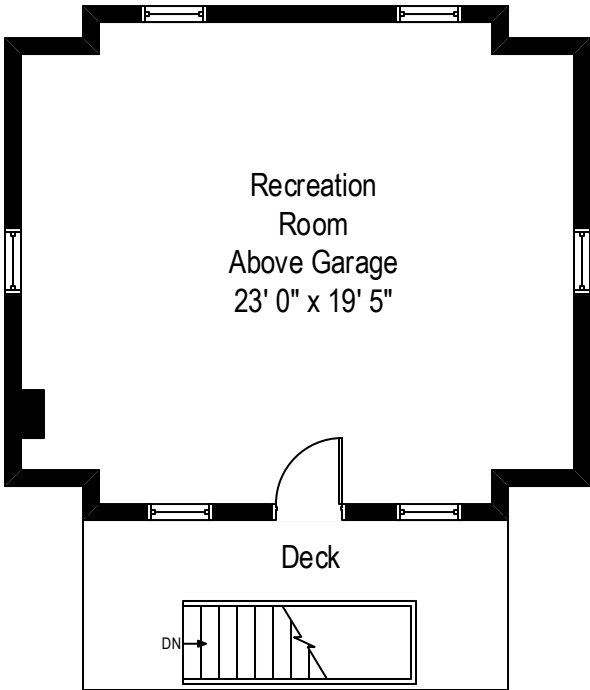

1057 Vine Street – Winnetka, IL 60093

First Level

1057 Vine Street – Winnetka, IL 60093

Second Level

1057 Vine Street – Winnetka, IL 60093

Lower Level

1057 Vine Street – Winnetka, IL 60093

Garage Above But Door Area

All dimensions are approximate. This plan is for marketing purposes only.