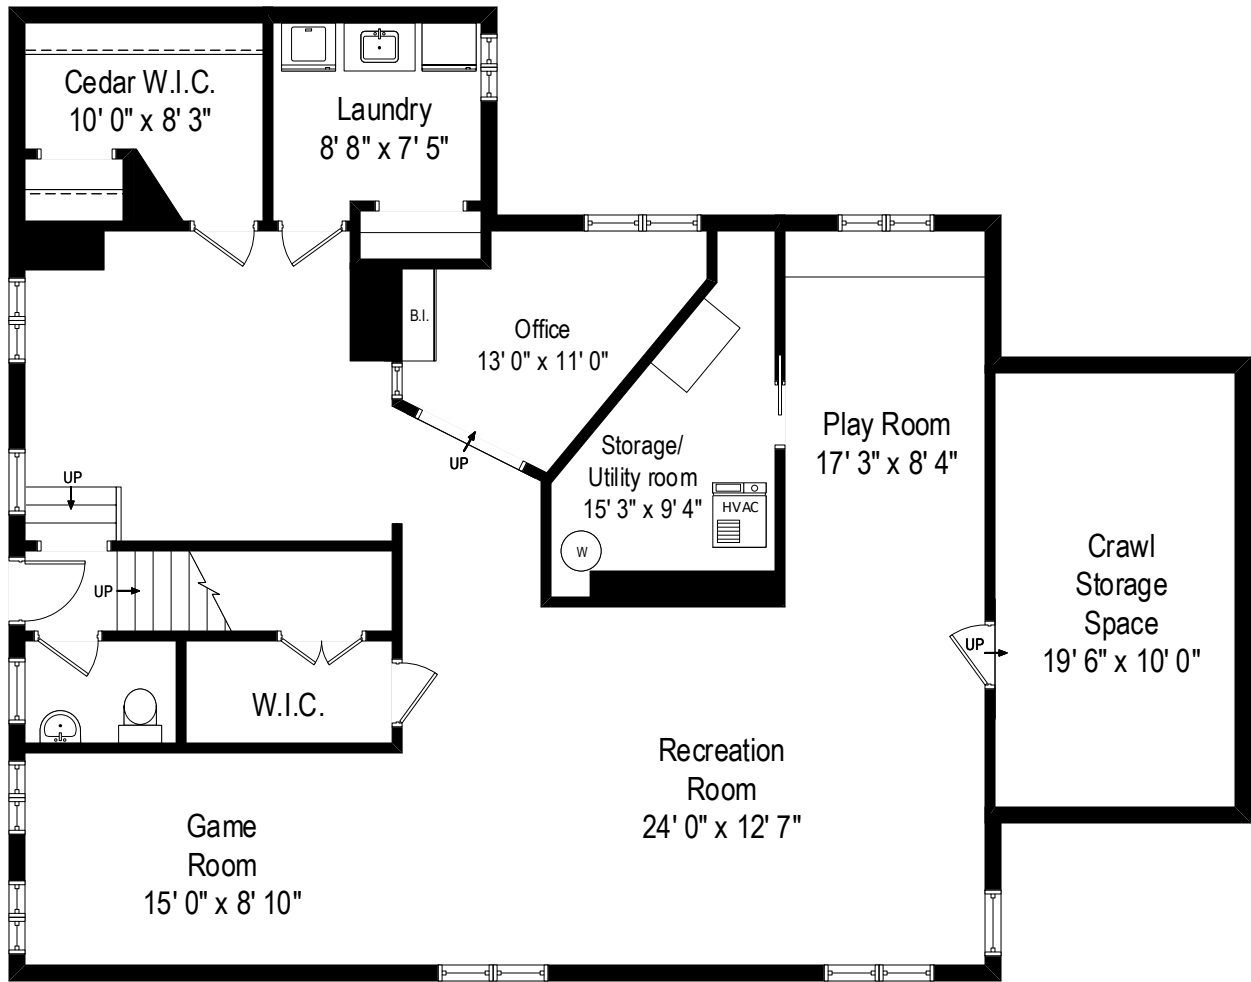

439 Walnut Street – Winnetka, IL 60093

First Level

All dimensions are approximate. This plan is for marketing purposes only.

439 Walnut Street – Winnetka, IL 60093

Second Level

All dimensions are approximate. This plan is for marketing purposes only.

439 Walnut Street – Winnetka, IL 60093

Third Level

439 Walnut Street – Winnetka, IL 60093

Lower Level

All dimensions are approximate. This plan is for marketing purposes only.