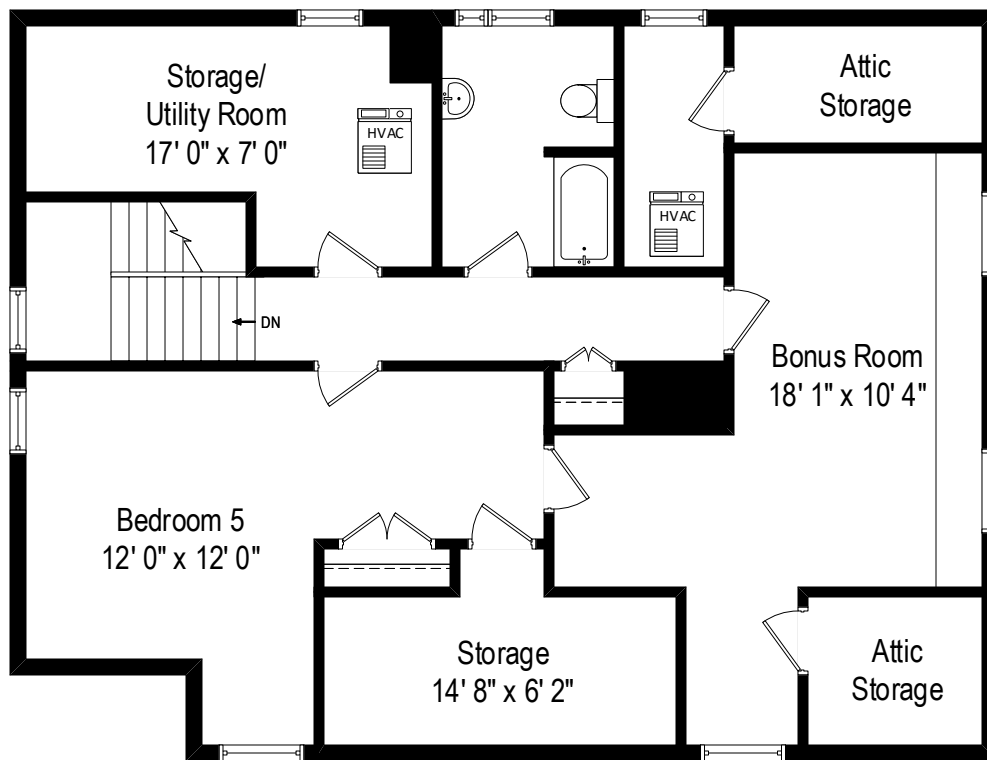

439 Walnut Street – Winnetka, IL 60093

First Level

All dimensions are approximate. This plan is for marketing purposes only.

439 Walnut Street – Winnetka, IL 60093

Second Level

All dimensions are approximate. This plan is for marketing purposes only.

439 Walnut Street – Winnetka, IL 60093

Third Level

439 Walnut Street – Winnetka, IL 60093

Lower Level

All dimensions are approximate. This plan is for marketing purposes only.