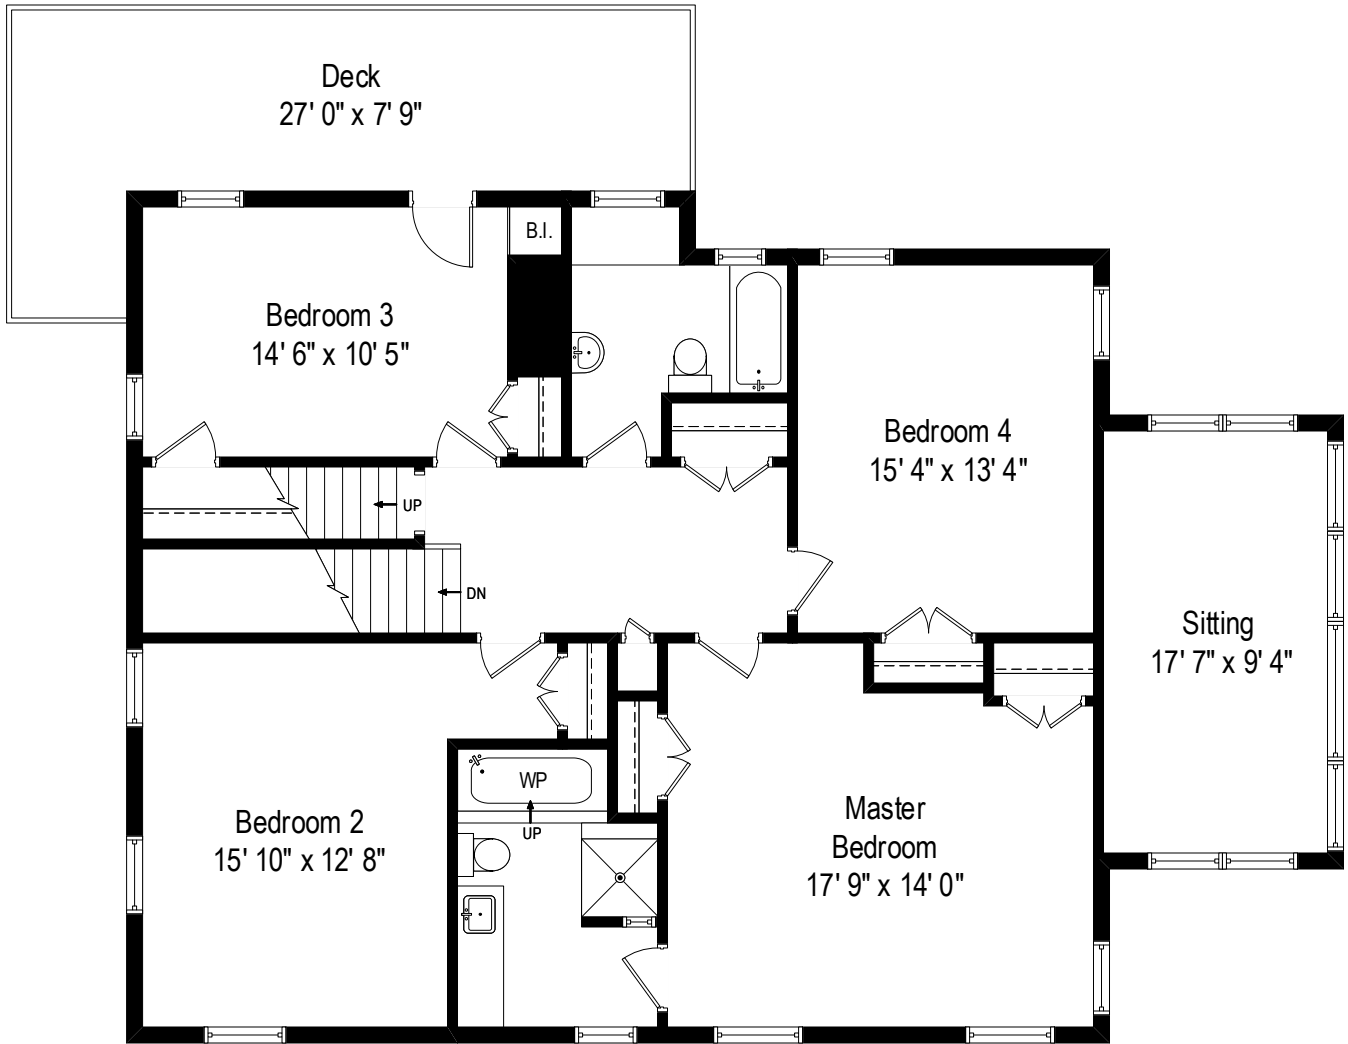

439 Walnut Street – Winnetka, IL 60093

First Level

All dimensions are approximate. This plan is for marketing purposes only.

439 Walnut Street – Winnetka, IL 60093

Second Level

All dimensions are approximate. This plan is for marketing purposes only.

439 Walnut Street – Winnetka, IL 60093

Third Level

439 Walnut Street – Winnetka, IL 60093

Lower Level

All dimensions are approximate. This plan is for marketing purposes only.