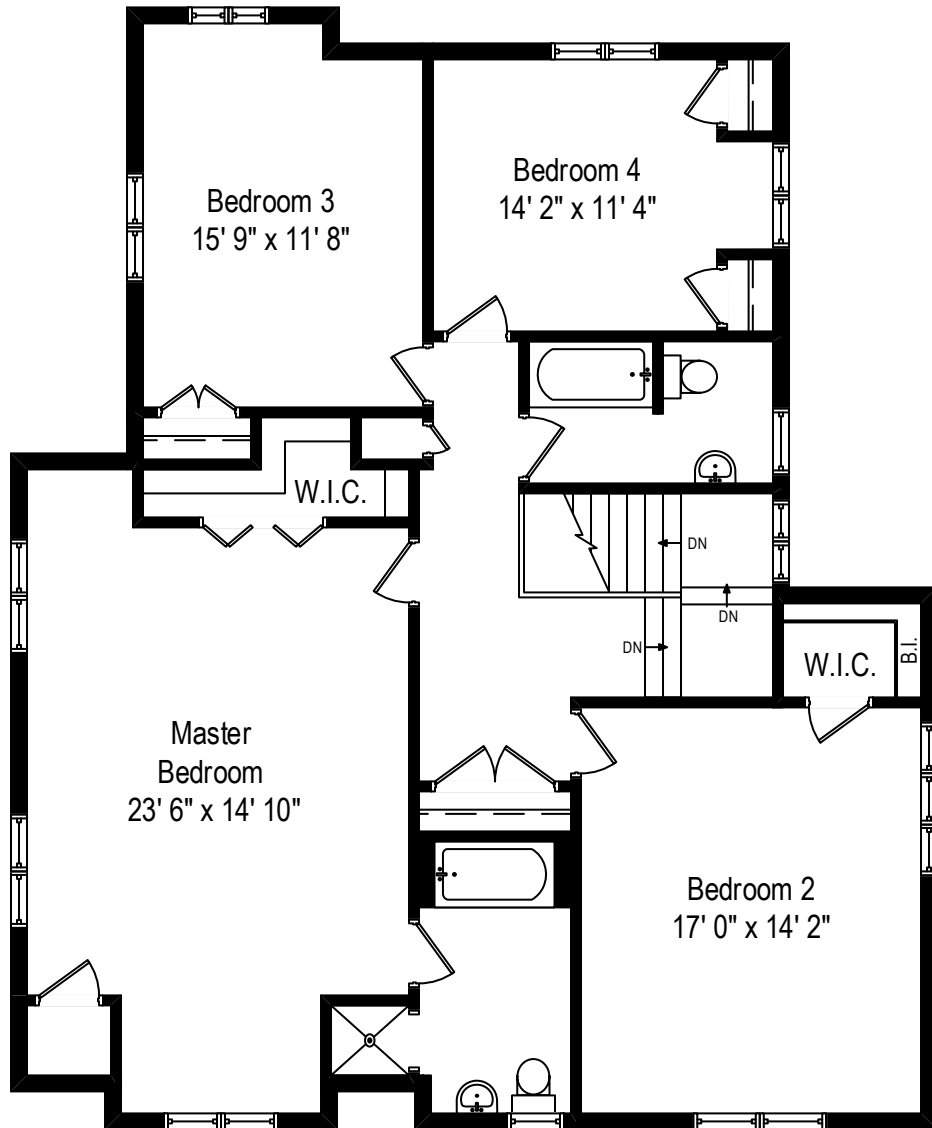

2408 Elmwood Avenue – Wilmette, IL 60091

First Level

2408 Elmwood Avenue – Wilmette, IL 60091

Second Level

All dimensions are approximate. This plan is for marketing purposes only.

2408 Elmwood Avenue – Wilmette, IL 60091

Third Level

2408 Elmwood Avenue – Wilmette, IL 60091

Lower Level