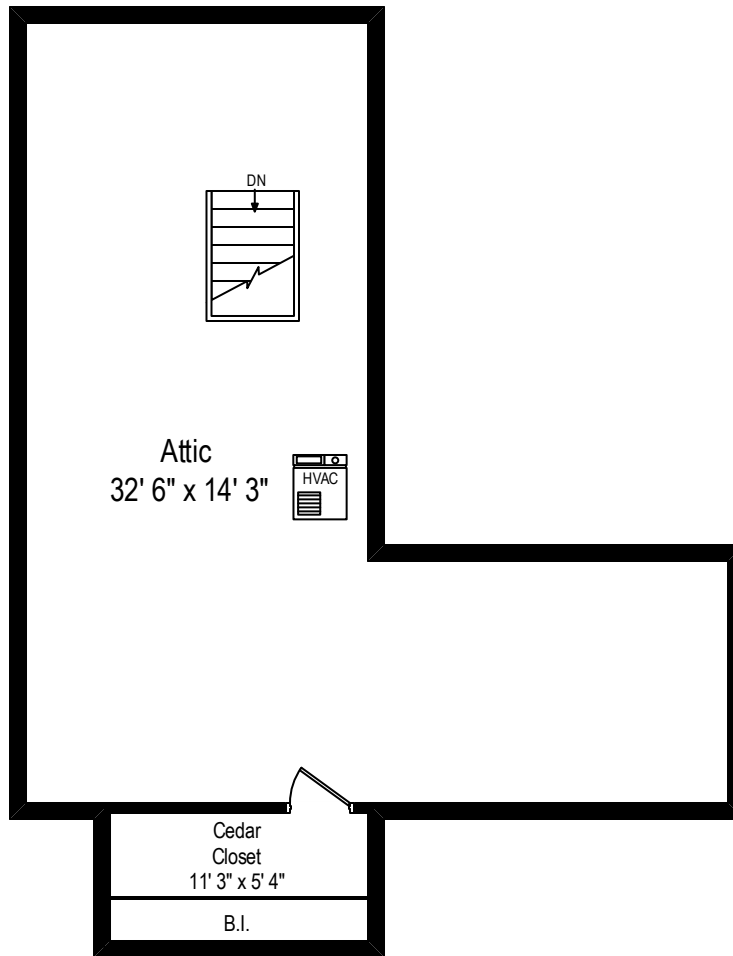

2408 Elmwood Avenue – Wilmette, IL 60091

First Level

2408 Elmwood Avenue – Wilmette, IL 60091

Second Level

All dimensions are approximate. This plan is for marketing purposes only.

2408 Elmwood Avenue – Wilmette, IL 60091

Third Level

2408 Elmwood Avenue – Wilmette, IL 60091

Lower Level