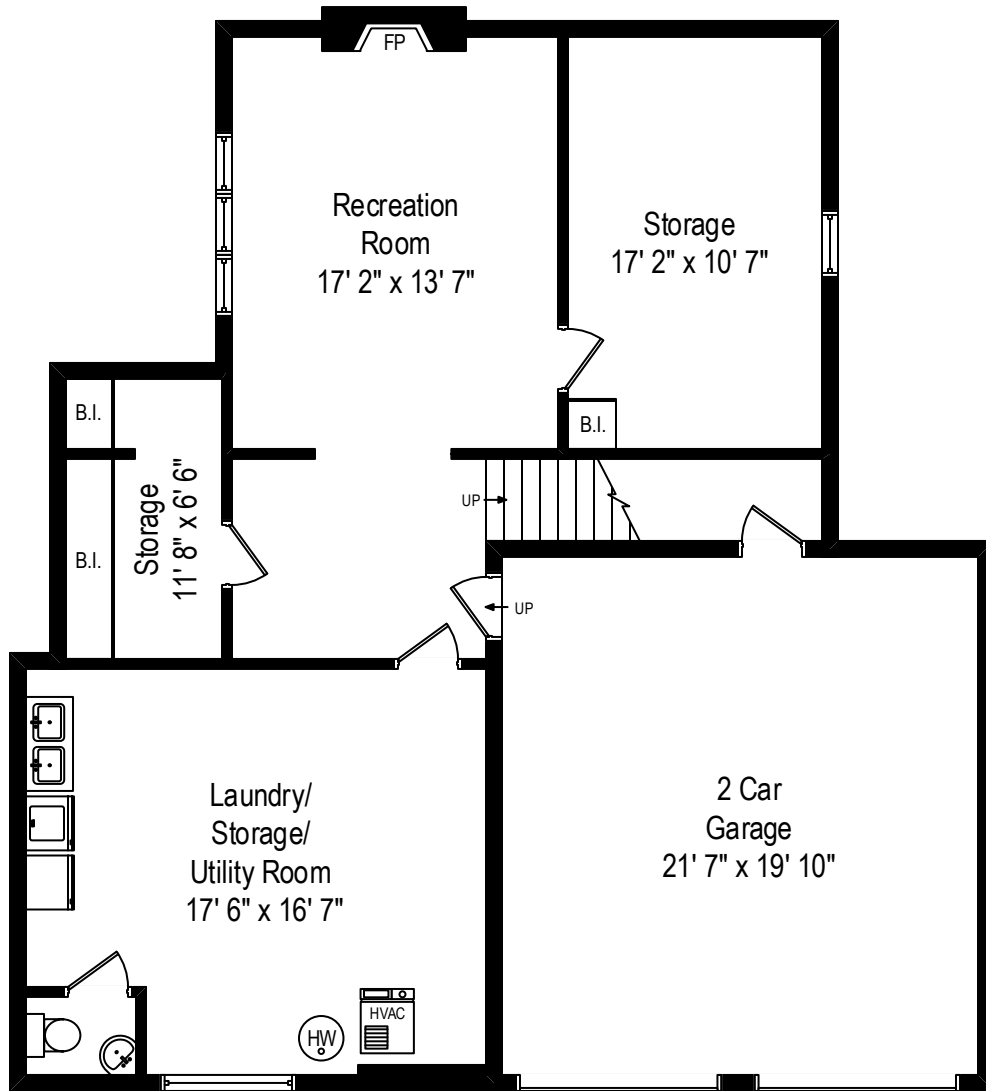

2408 Elmwood Avenue – Wilmette, IL 60091

First Level

2408 Elmwood Avenue – Wilmette, IL 60091

Second Level

All dimensions are approximate. This plan is for marketing purposes only.

2408 Elmwood Avenue – Wilmette, IL 60091

Third Level

2408 Elmwood Avenue – Wilmette, IL 60091

Lower Level