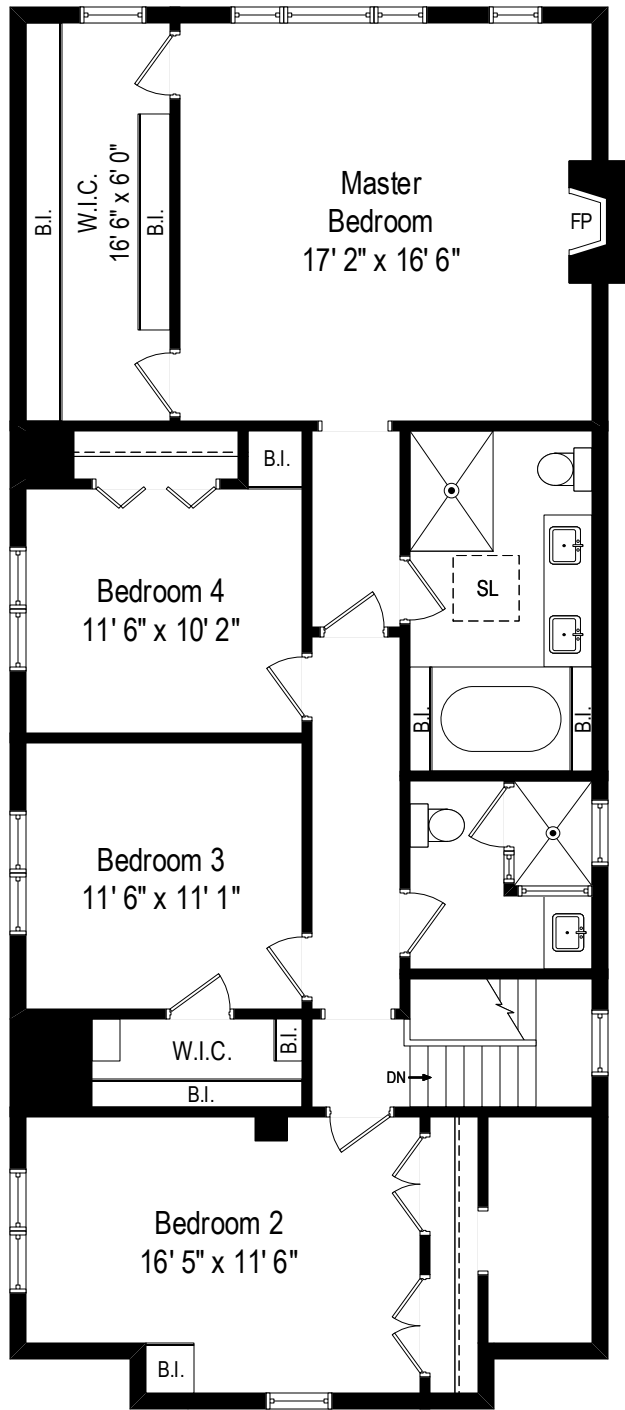

942 Spruce Street – Winnetka, IL 60093

First Level

942 Spruce Street – Winnetka, IL 60093

Second Level

All dimensions are approximate. This plan is for marketing purposes only.

942 Spruce Street – Winnetka, IL 60093

Lower Level