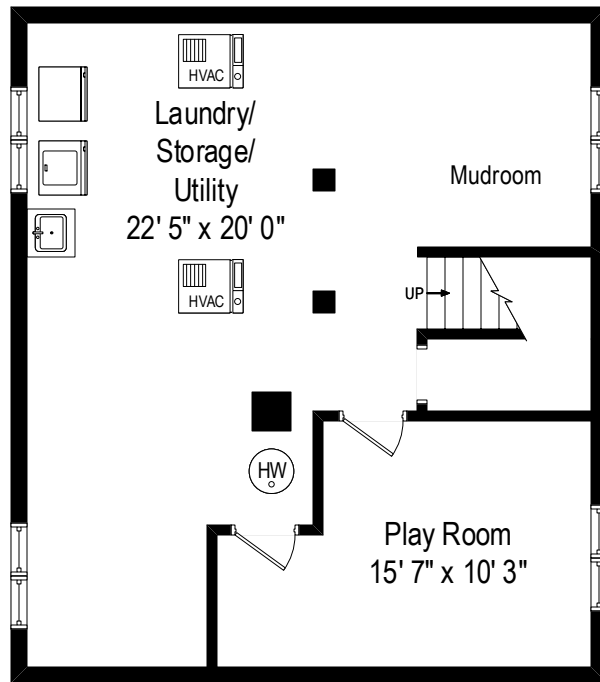

942 Spruce Street – Winnetka, IL 60093

First Level

942 Spruce Street – Winnetka, IL 60093

Second Level

All dimensions are approximate. This plan is for marketing purposes only.

942 Spruce Street – Winnetka, IL 60093

Lower Level