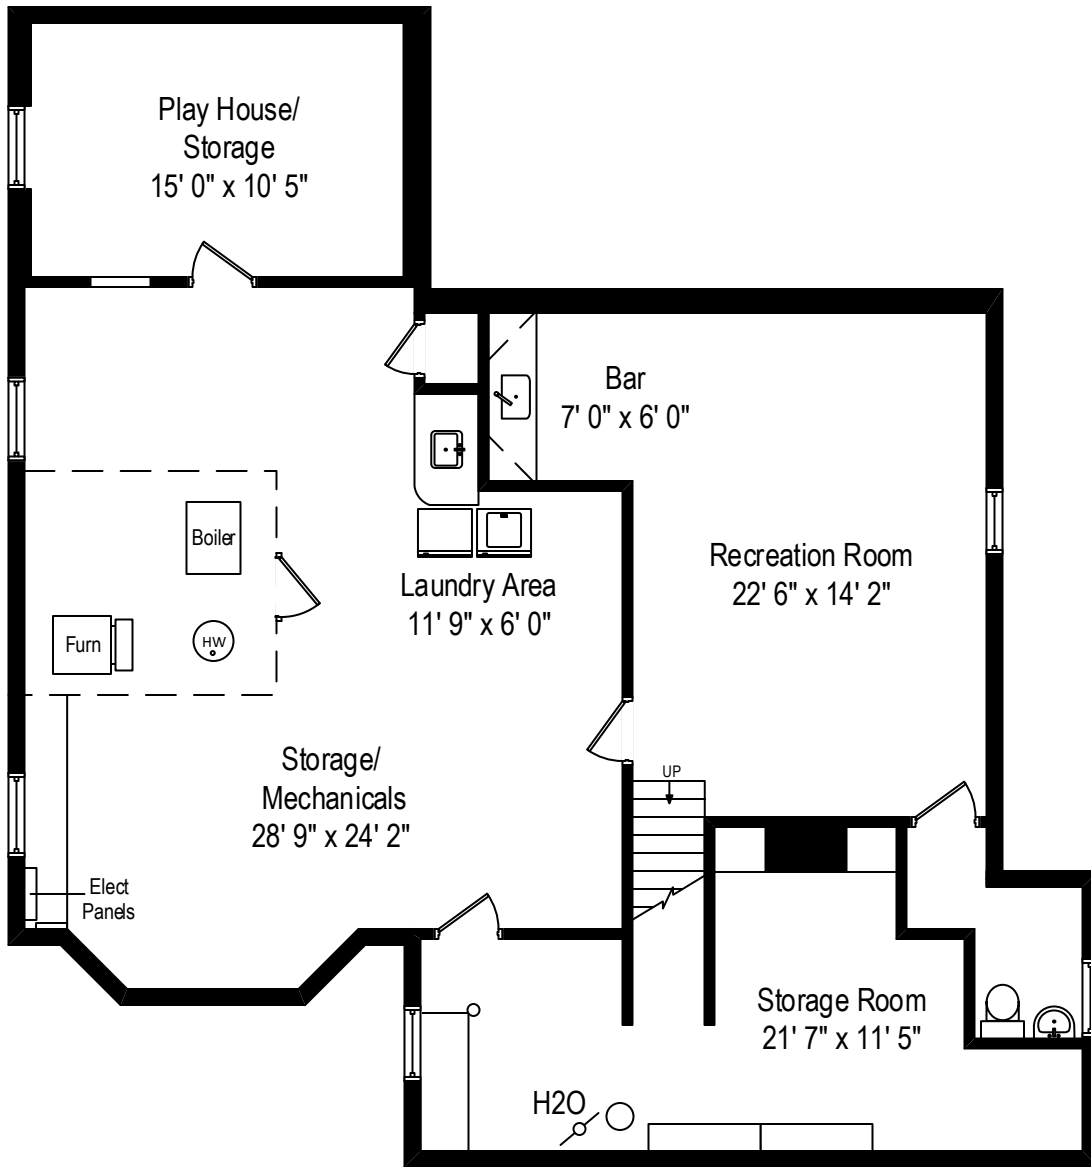

Ceiling Height: 8' 5"

576 Hill Terrace – Winnetka, IL 60093

First Level

All dimensions are approximate. This plan is for marketing purposes only.

Ceiling Height: 8' 0"

576 Hill Terrace – Winnetka, IL 60093

Second Level

All dimensions are approximate. This plan is for marketing purposes only.

Ceiling Height: 8' 0"

576 Hill Terrace – Winnetka, IL 60093

Third Level

All dimensions are approximate. This plan is for marketing purposes only.

Ceiling Height: 7' 0"

576 Hill Terrace – Winnetka, IL 60093

Lower Level