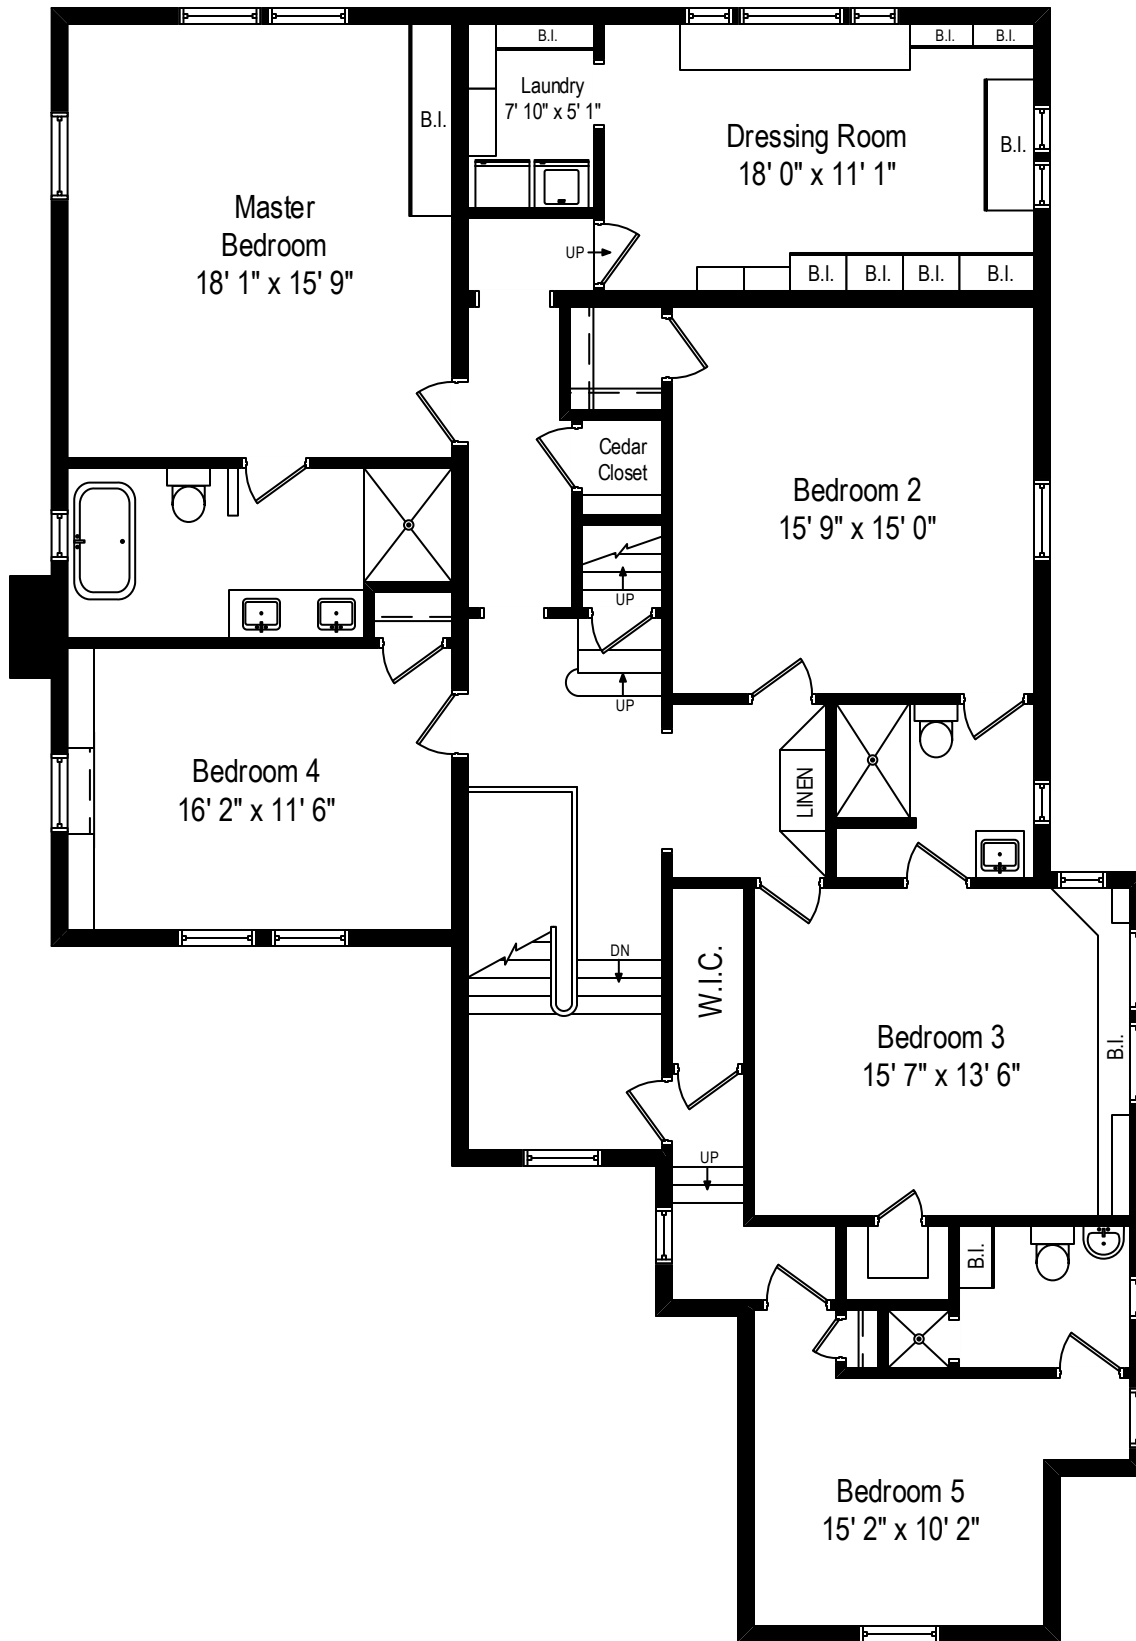

Ceiling Height: 8' 5"

576 Hill Terrace – Winnetka, IL 60093

First Level

All dimensions are approximate. This plan is for marketing purposes only.

Ceiling Height: 8' 0"

576 Hill Terrace – Winnetka, IL 60093

Second Level

All dimensions are approximate. This plan is for marketing purposes only.

Ceiling Height: 8' 0"

576 Hill Terrace – Winnetka, IL 60093

Third Level

All dimensions are approximate. This plan is for marketing purposes only.

Ceiling Height: 7' 0"

576 Hill Terrace – Winnetka, IL 60093

Lower Level