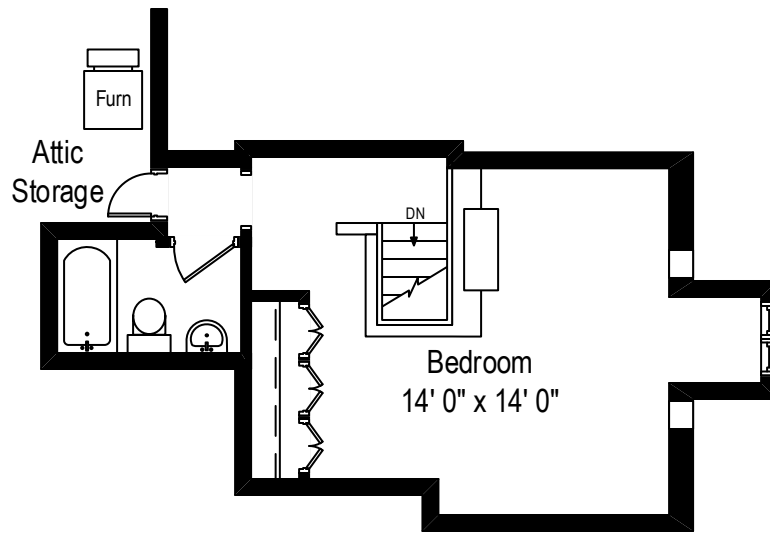

Ceiling Height: 8' 5"

576 Hill Terrace – Winnetka, IL 60093

First Level

All dimensions are approximate. This plan is for marketing purposes only.

Ceiling Height: 8' 0"

576 Hill Terrace – Winnetka, IL 60093

Second Level

All dimensions are approximate. This plan is for marketing purposes only.

Ceiling Height: 8' 0"

576 Hill Terrace – Winnetka, IL 60093

Third Level

All dimensions are approximate. This plan is for marketing purposes only.

Ceiling Height: 7' 0"

576 Hill Terrace – Winnetka, IL 60093

Lower Level