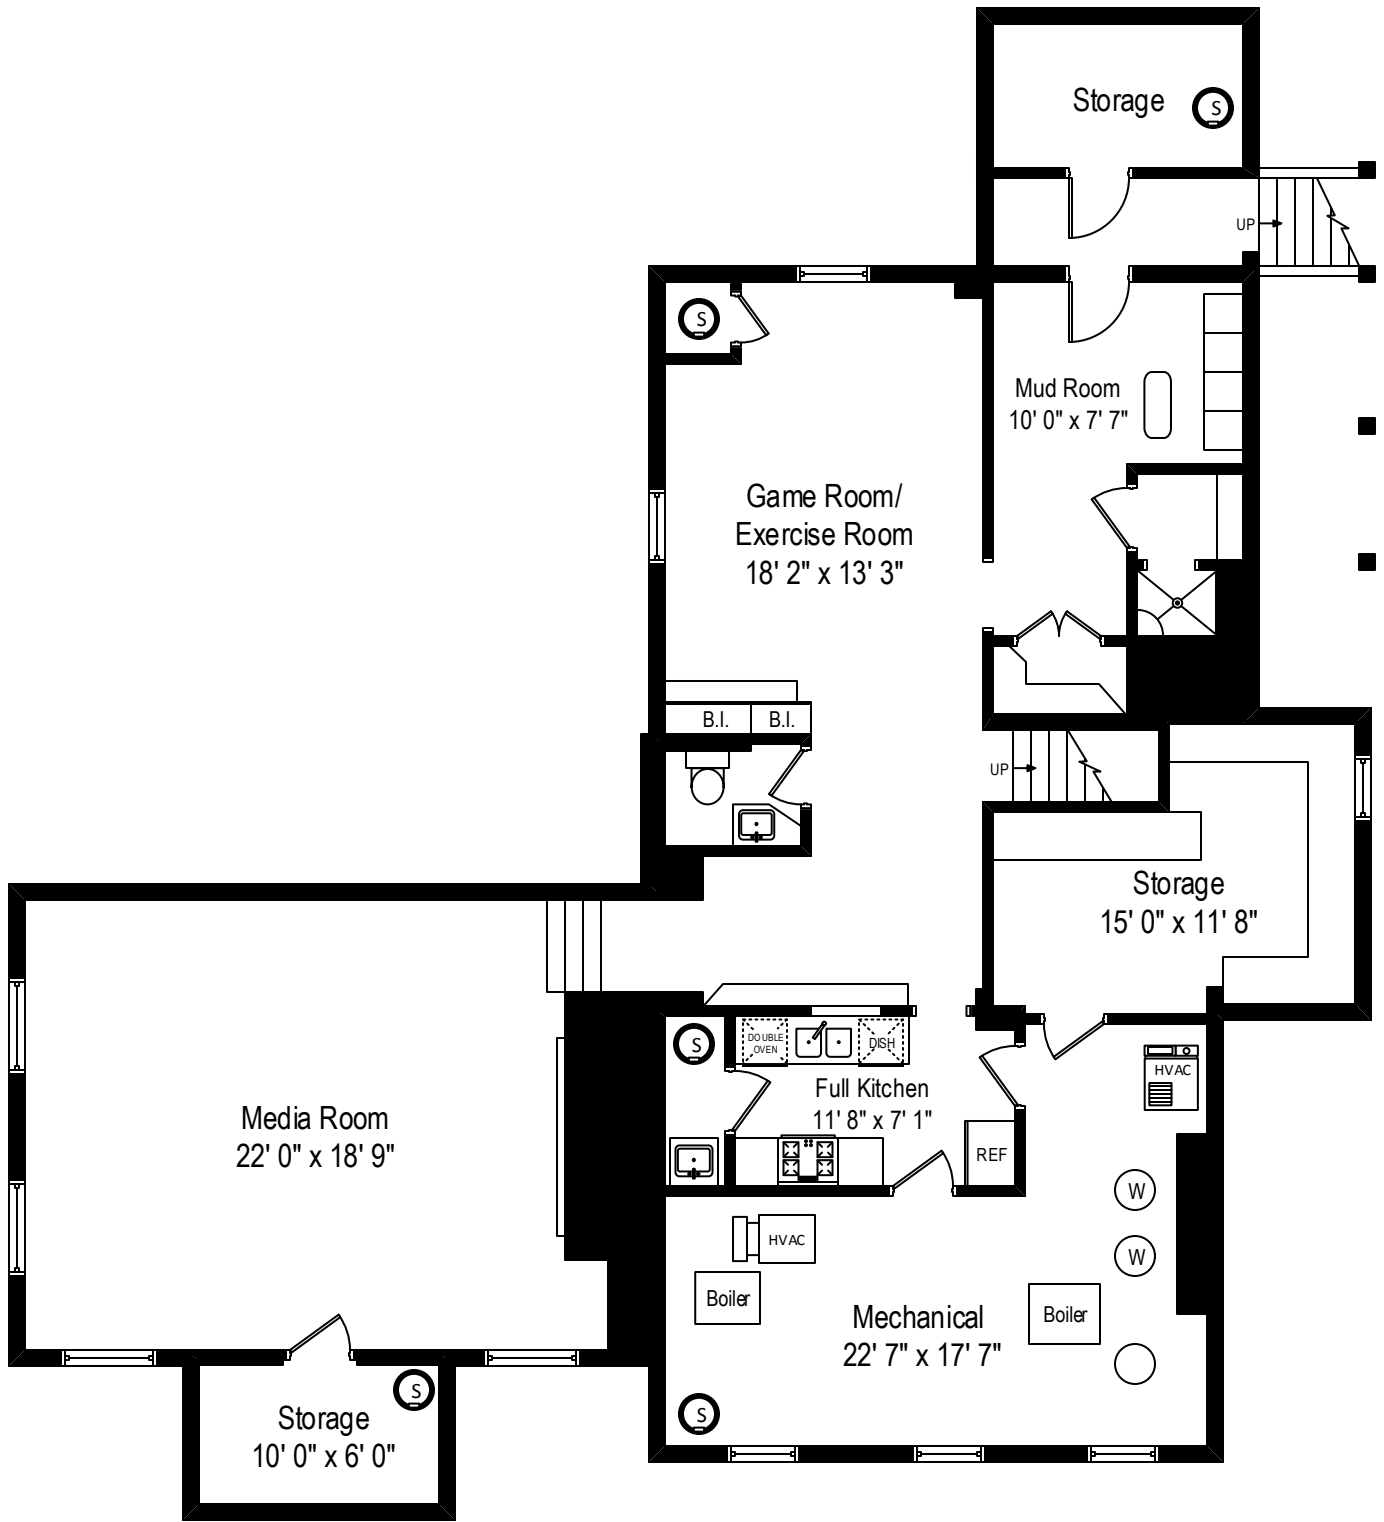

212 Sheridan – Kenilworth, IL 60043

First Level

212 Sheridan – Kenilworth, IL 60043

Second Level

212 Sheridan – Kenilworth, IL 60043

Third Level

212 Sheridan – Kenilworth, IL 60043

Lower Level

212 Sheridan – Kenilworth, IL 60043

Coach House/ Garage

All dimensions are approximate. This plan is for marketing purposes only.