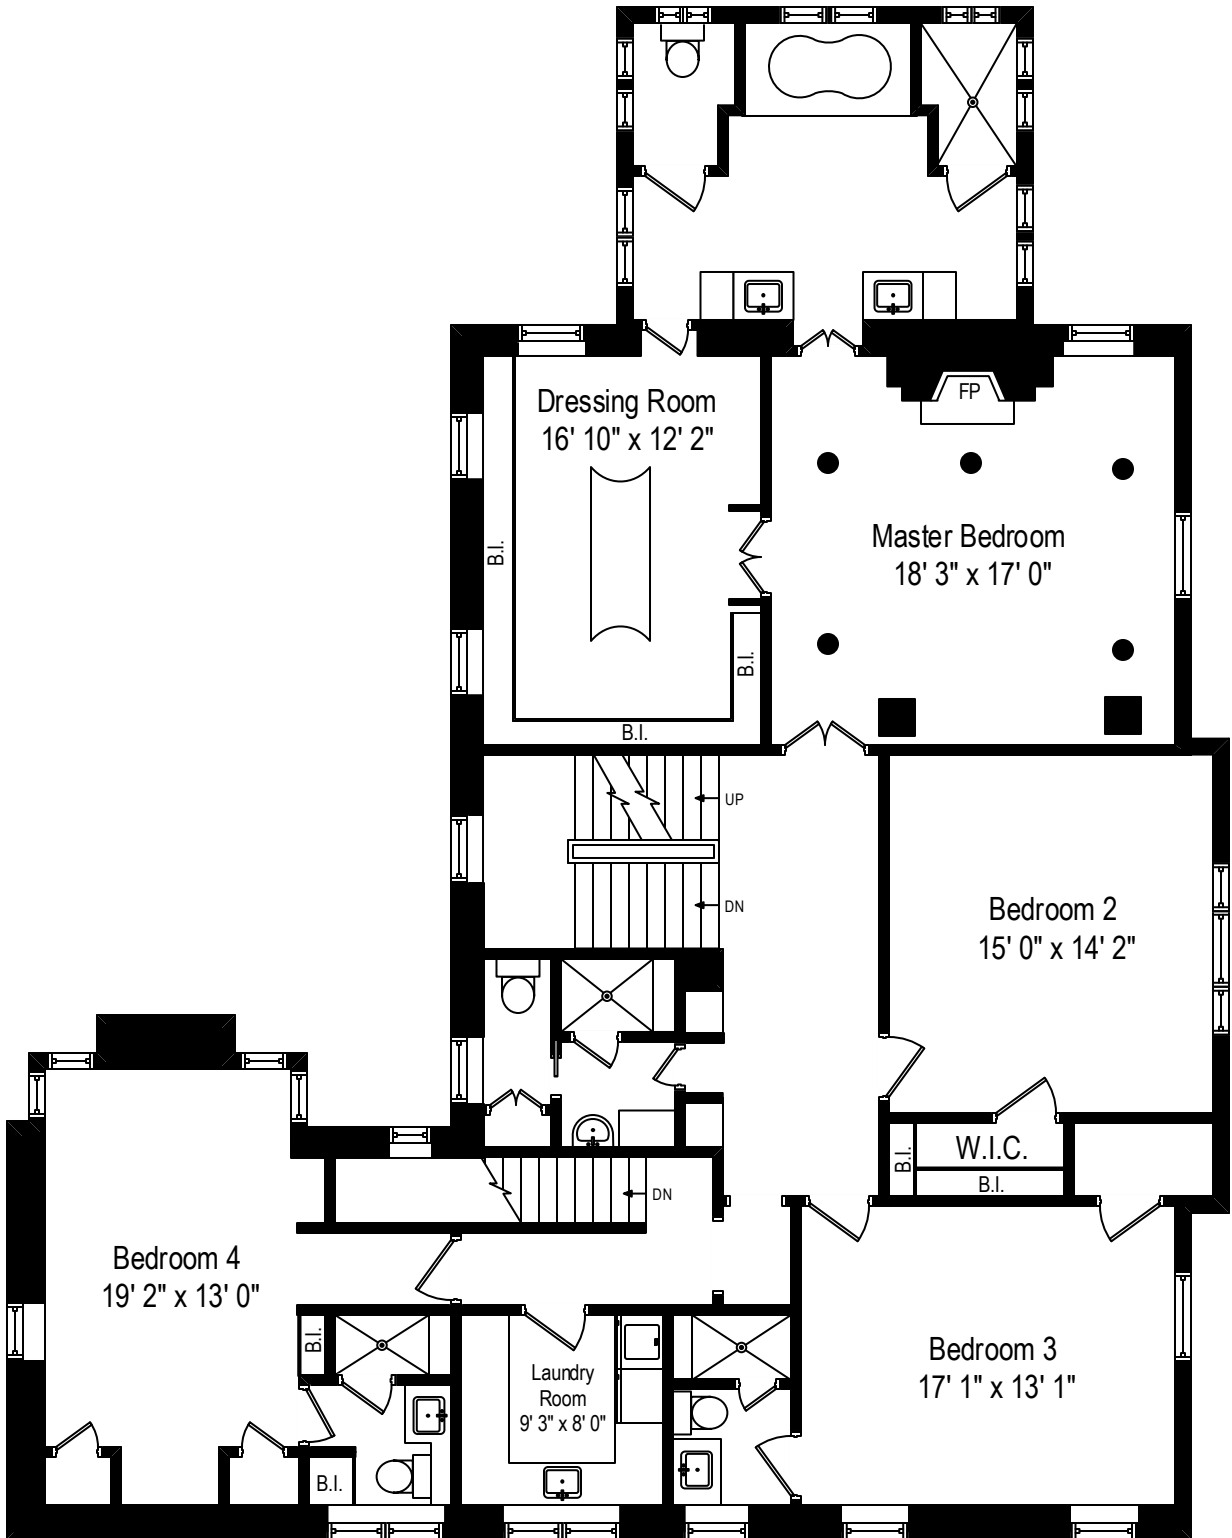

800 Humboldt Avenue - Winnetka, IL 60093

First Level

All dimensions are approximate. This plan is for marketing purposes only.

800 Humboldt Avenue - Winnetka, IL 60093

Second Level

800 Humboldt Avenue - Winnetka, IL 60093

Third Level

All dimensions are approximate. This plan is for marketing purposes only.

800 Humboldt Avenue - Winnetka, IL 60093

Lower Level