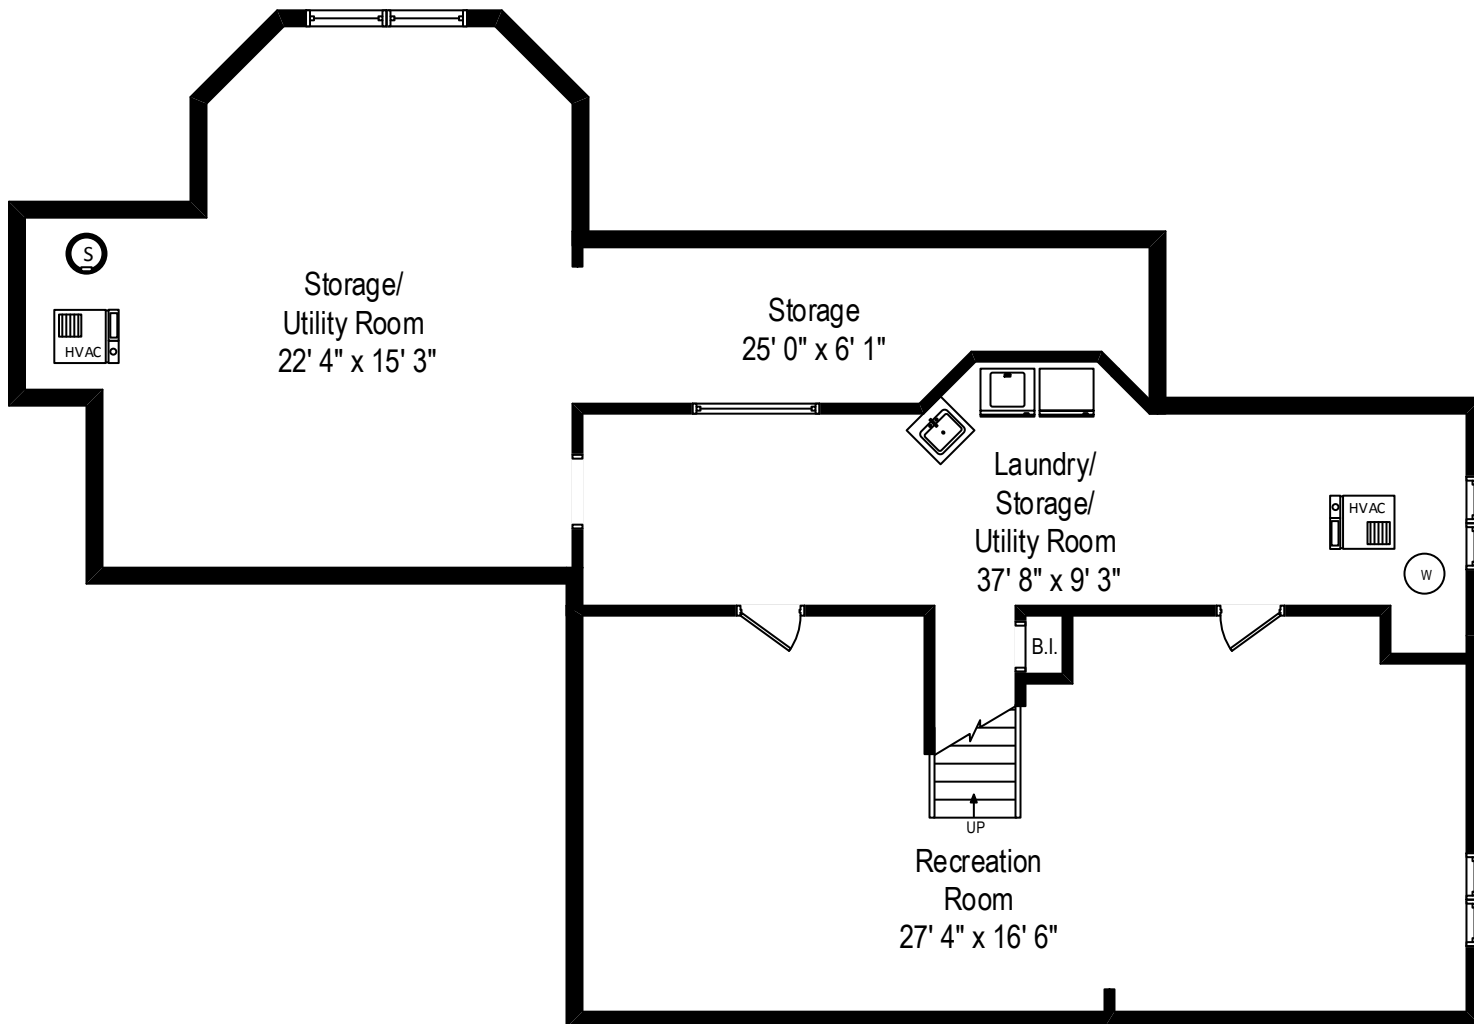

1213 Middlebury Lane - Wilmette IL 60091

First Level

1213 Middlebury Lane - Wilmette IL 60091

Second Level

All dimensions are approximate. This plan is for marketing purposes only.

1213 Middlebury Lane - Wilmette IL 60091

Lower Level

All dimensions are approximate. This plan is for marketing purposes only.