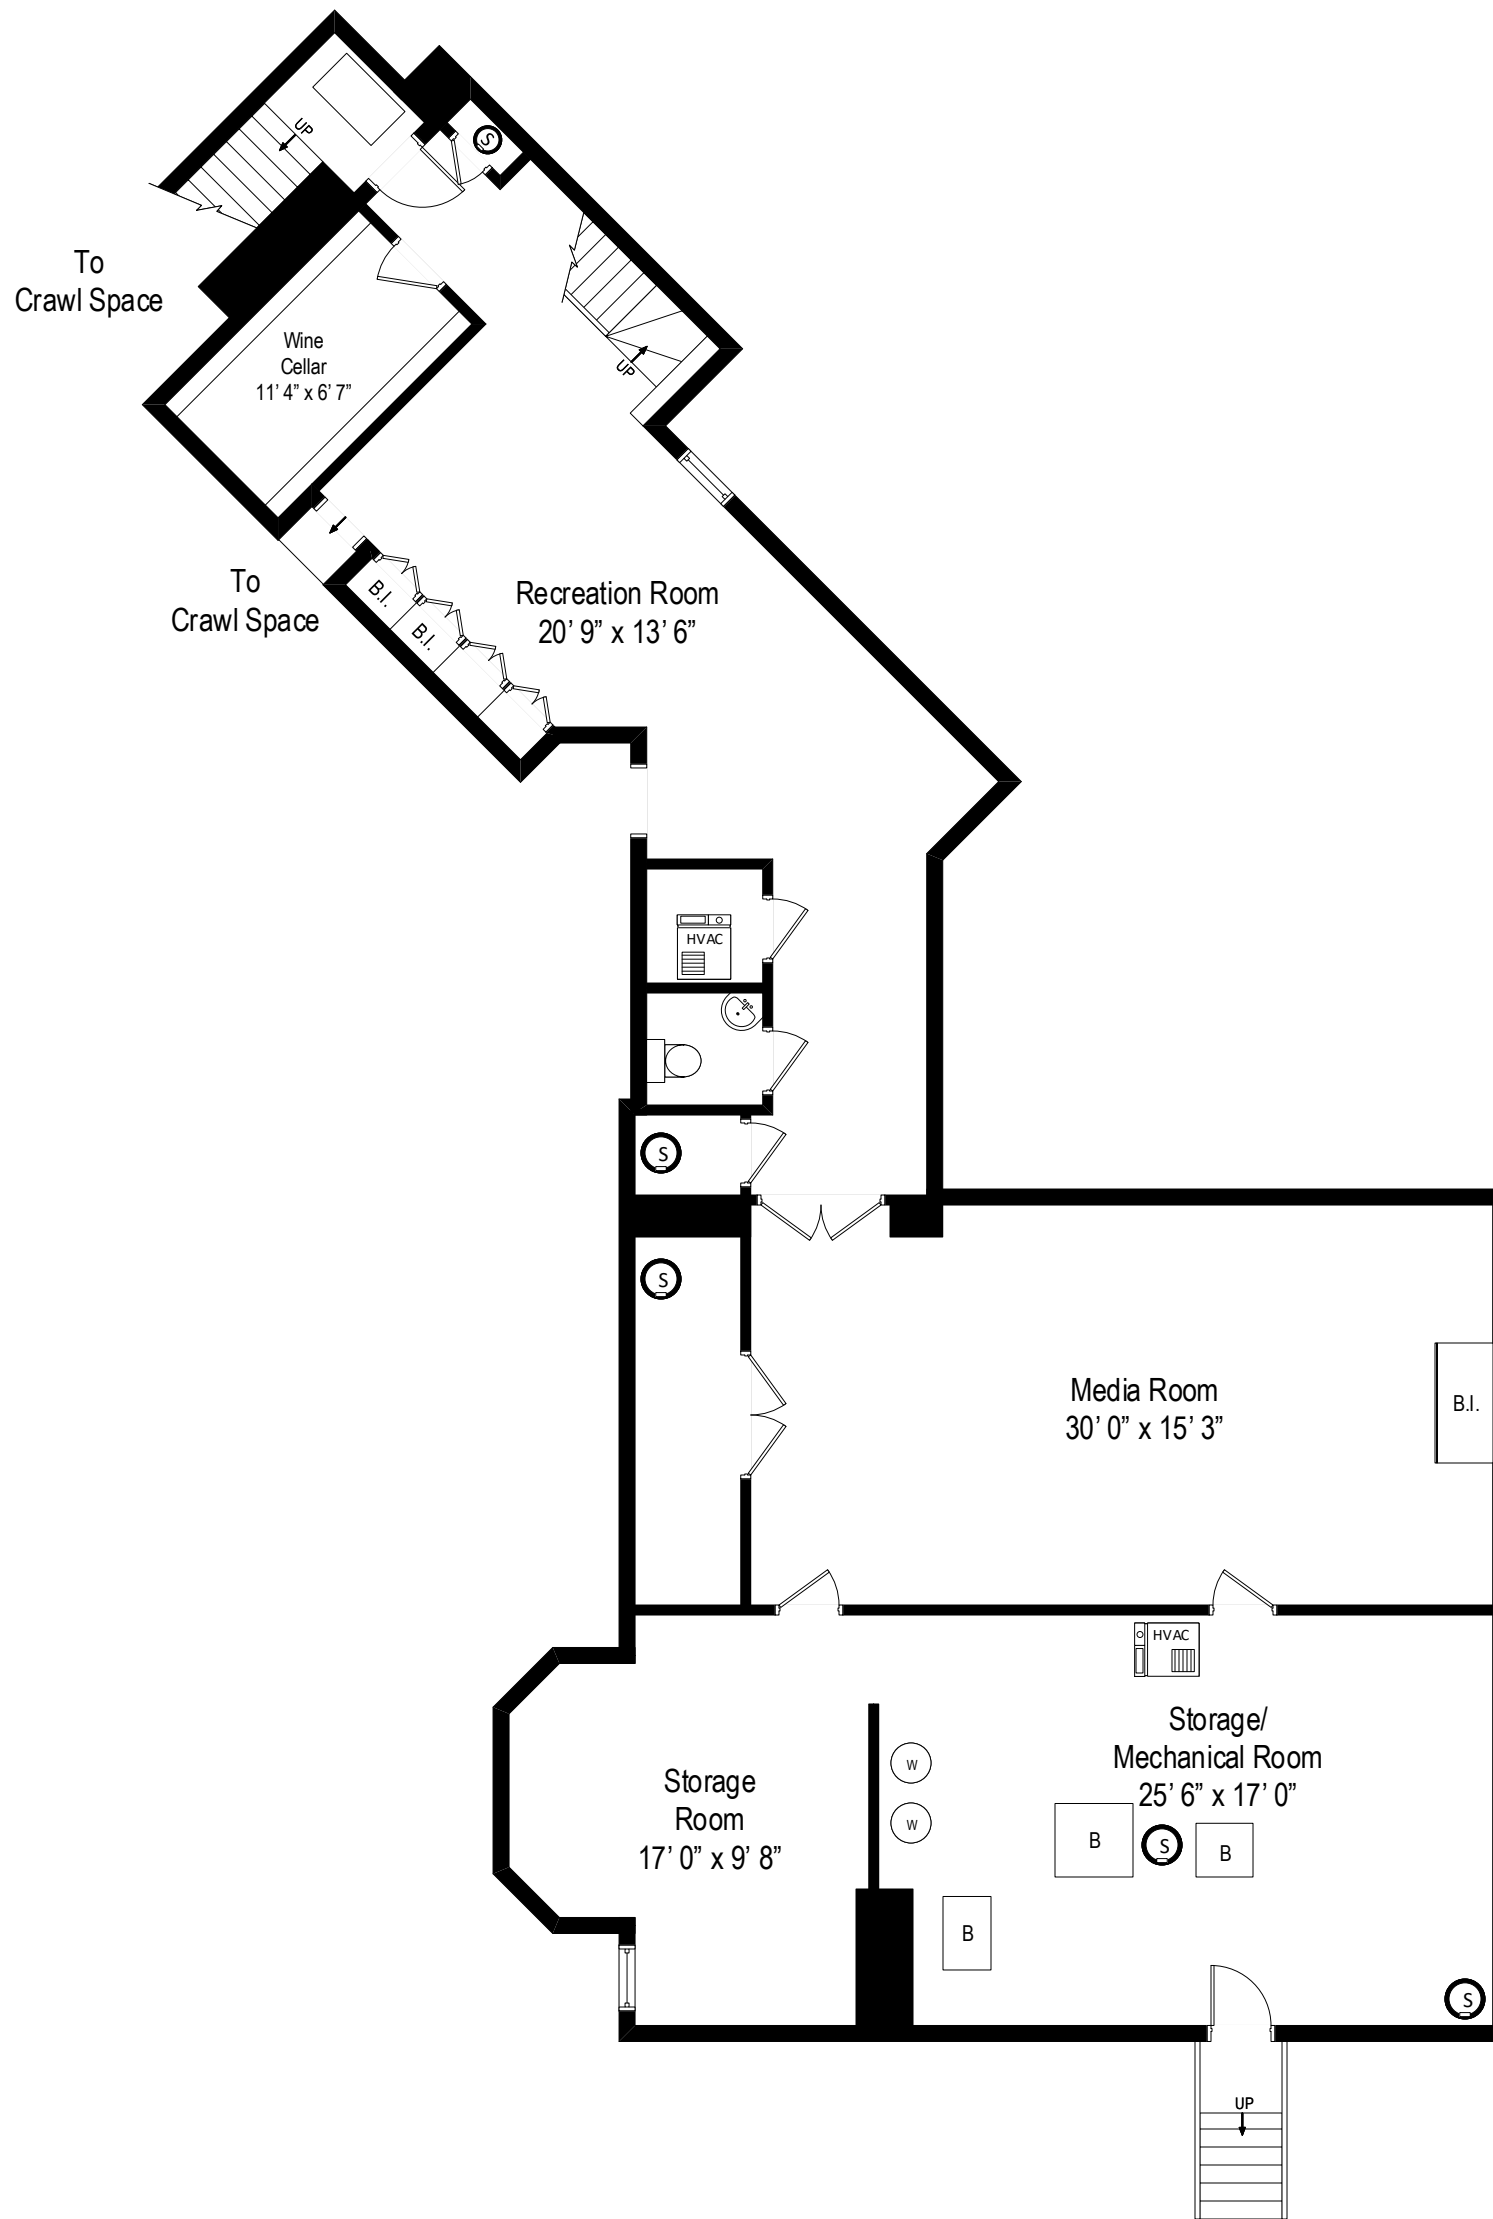

155 Thorntree Lane – Winnetka, IL 60093

First Level

All dimensions are approximate. This plan is for marketing purposes only.

155 Thorntree Lane – Winnetka, IL 60093

Lower Level