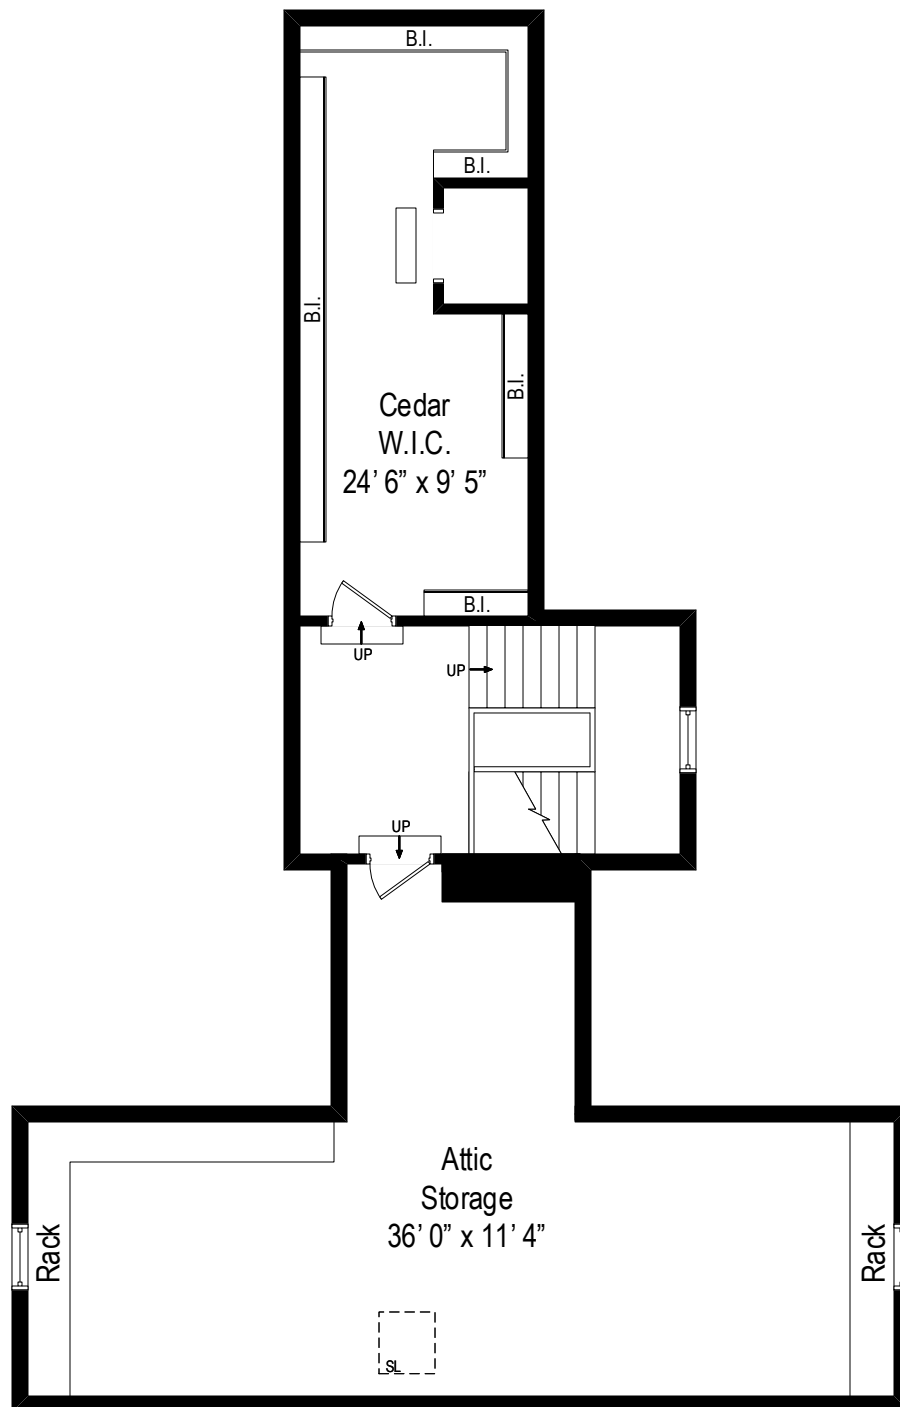

155 Thorntree Lane – Winnetka, IL 60093

First Level

All dimensions are approximate. This plan is for marketing purposes only.

155 Thorntree Lane – Winnetka, IL 60093

Lower Level