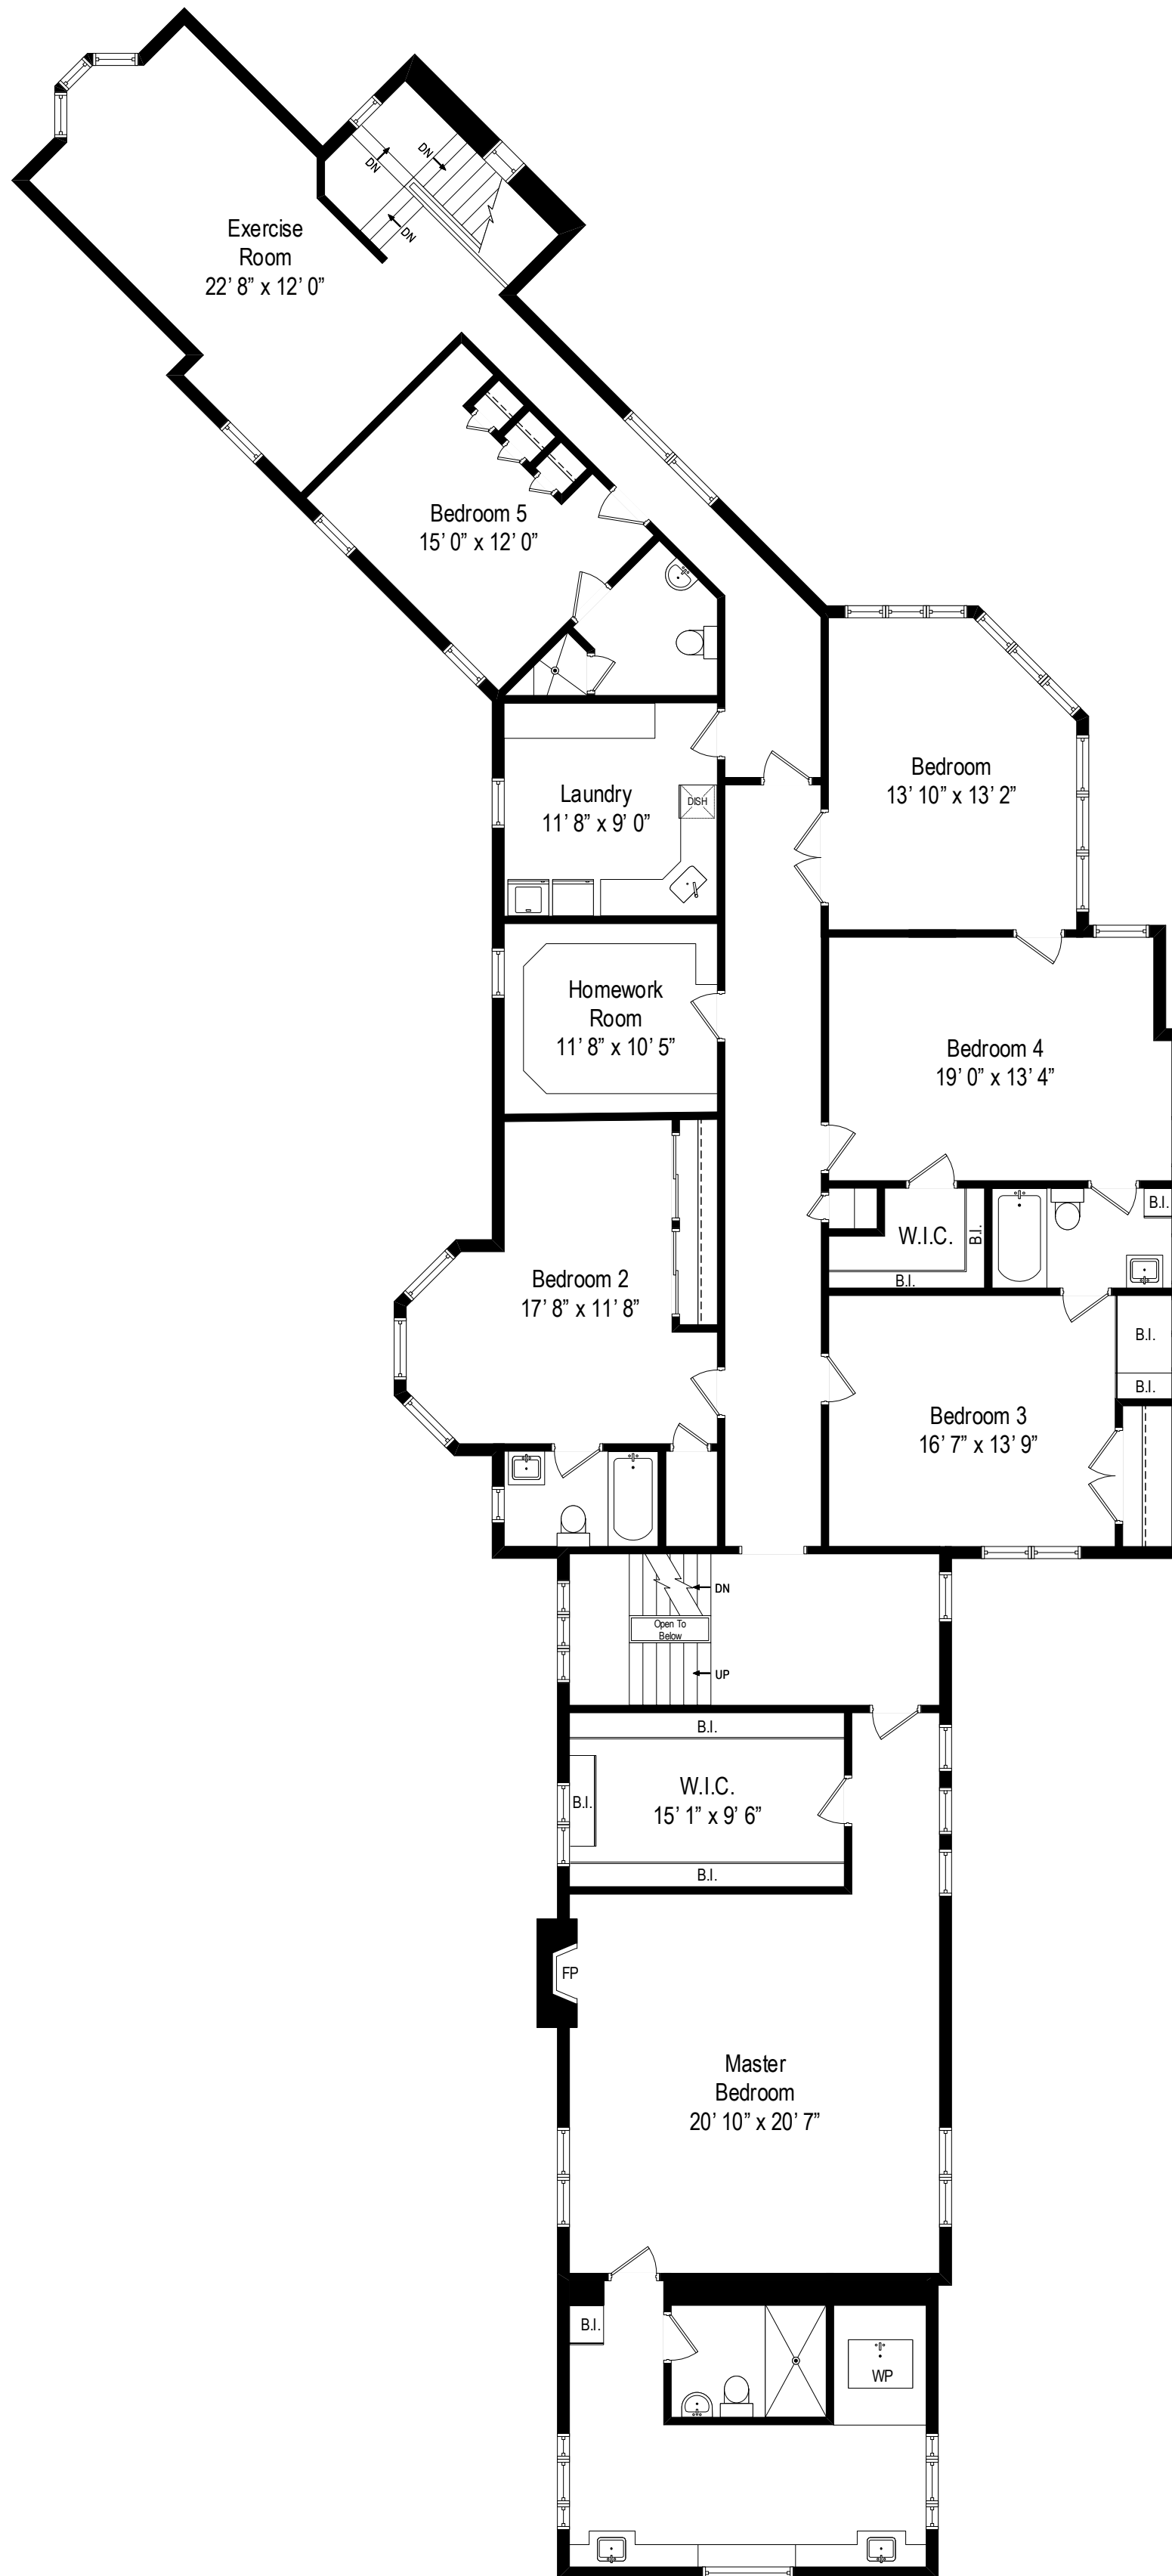

155 Thorntree Lane – Winnetka, IL 60093

First Level

All dimensions are approximate. This plan is for marketing purposes only.

155 Thorntree Lane – Winnetka, IL 60093

Lower Level