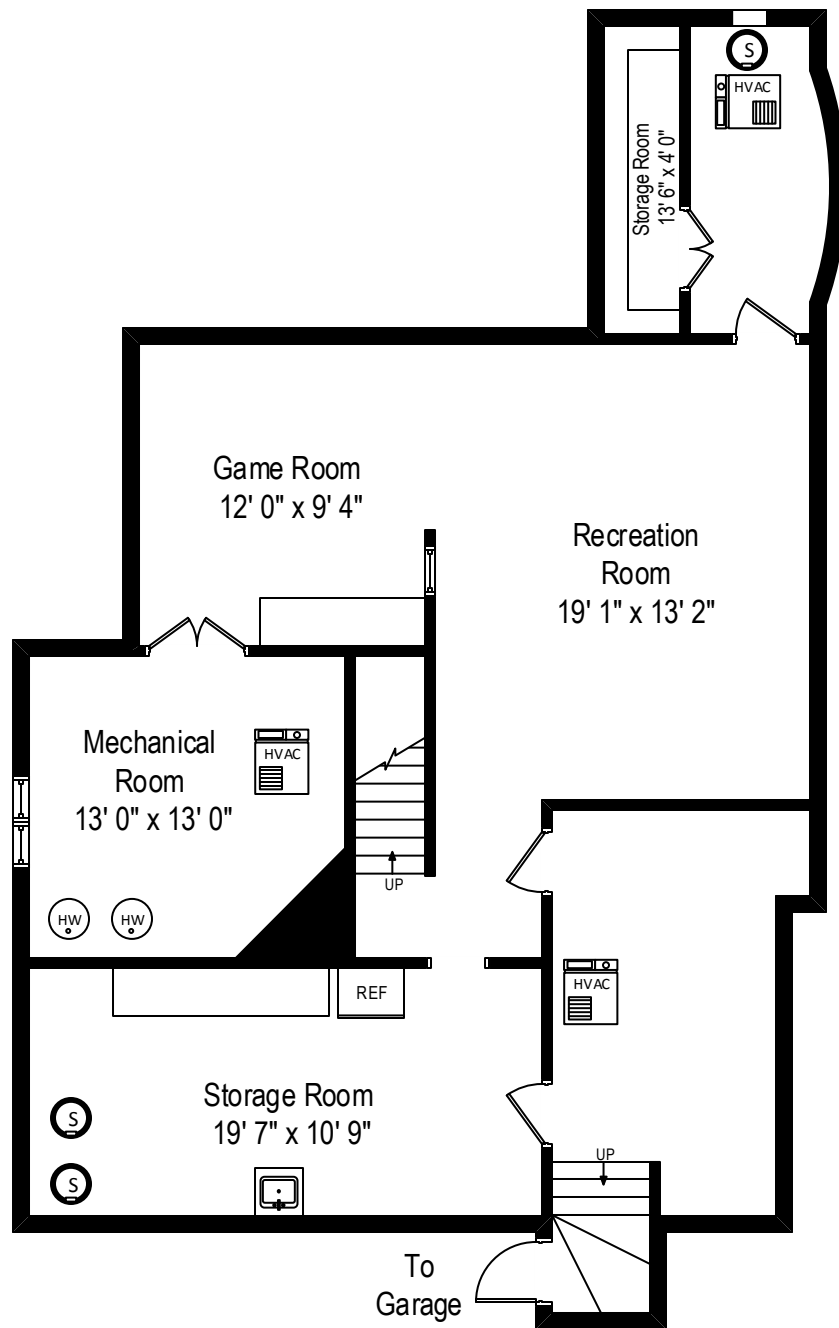

320 White Oak Lane - Winnetka, IL 60093

First Level

All dimensions are approximate. This plan is for marketing purposes only.

320 White Oak Lane - Winnetka, IL 60093

Second Level

All dimensions are approximate. This plan is for marketing purposes only.

320 White Oak Lane - Winnetka, IL 60093

Lower Level