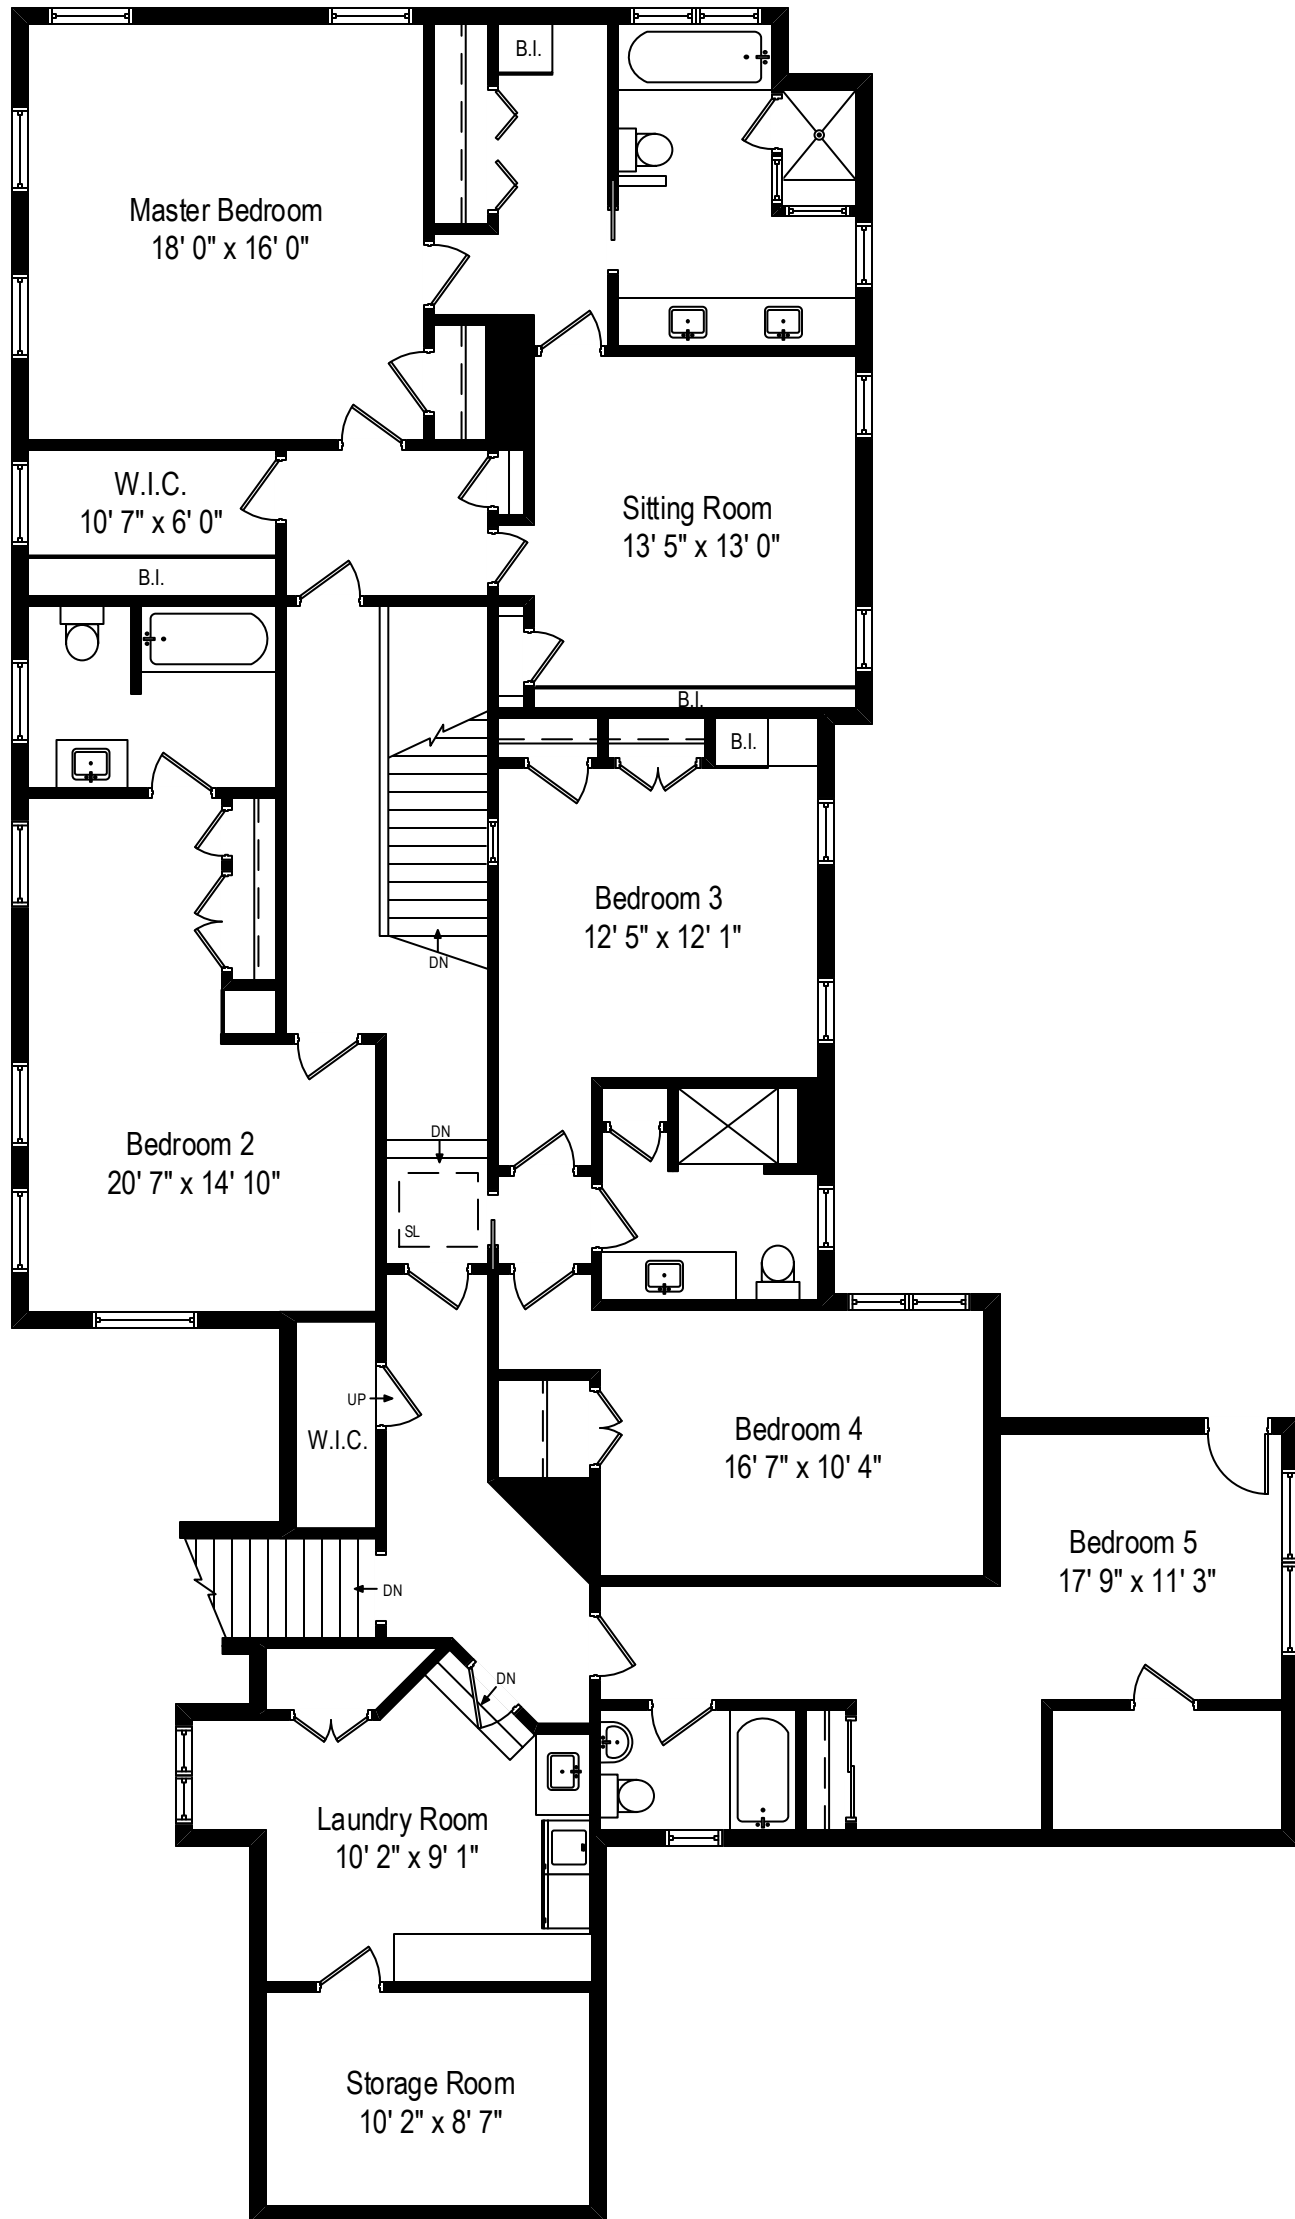

320 White Oak Lane - Winnetka, IL 60093

First Level

All dimensions are approximate. This plan is for marketing purposes only.

320 White Oak Lane - Winnetka, IL 60093

Second Level

All dimensions are approximate. This plan is for marketing purposes only.

320 White Oak Lane - Winnetka, IL 60093

Lower Level