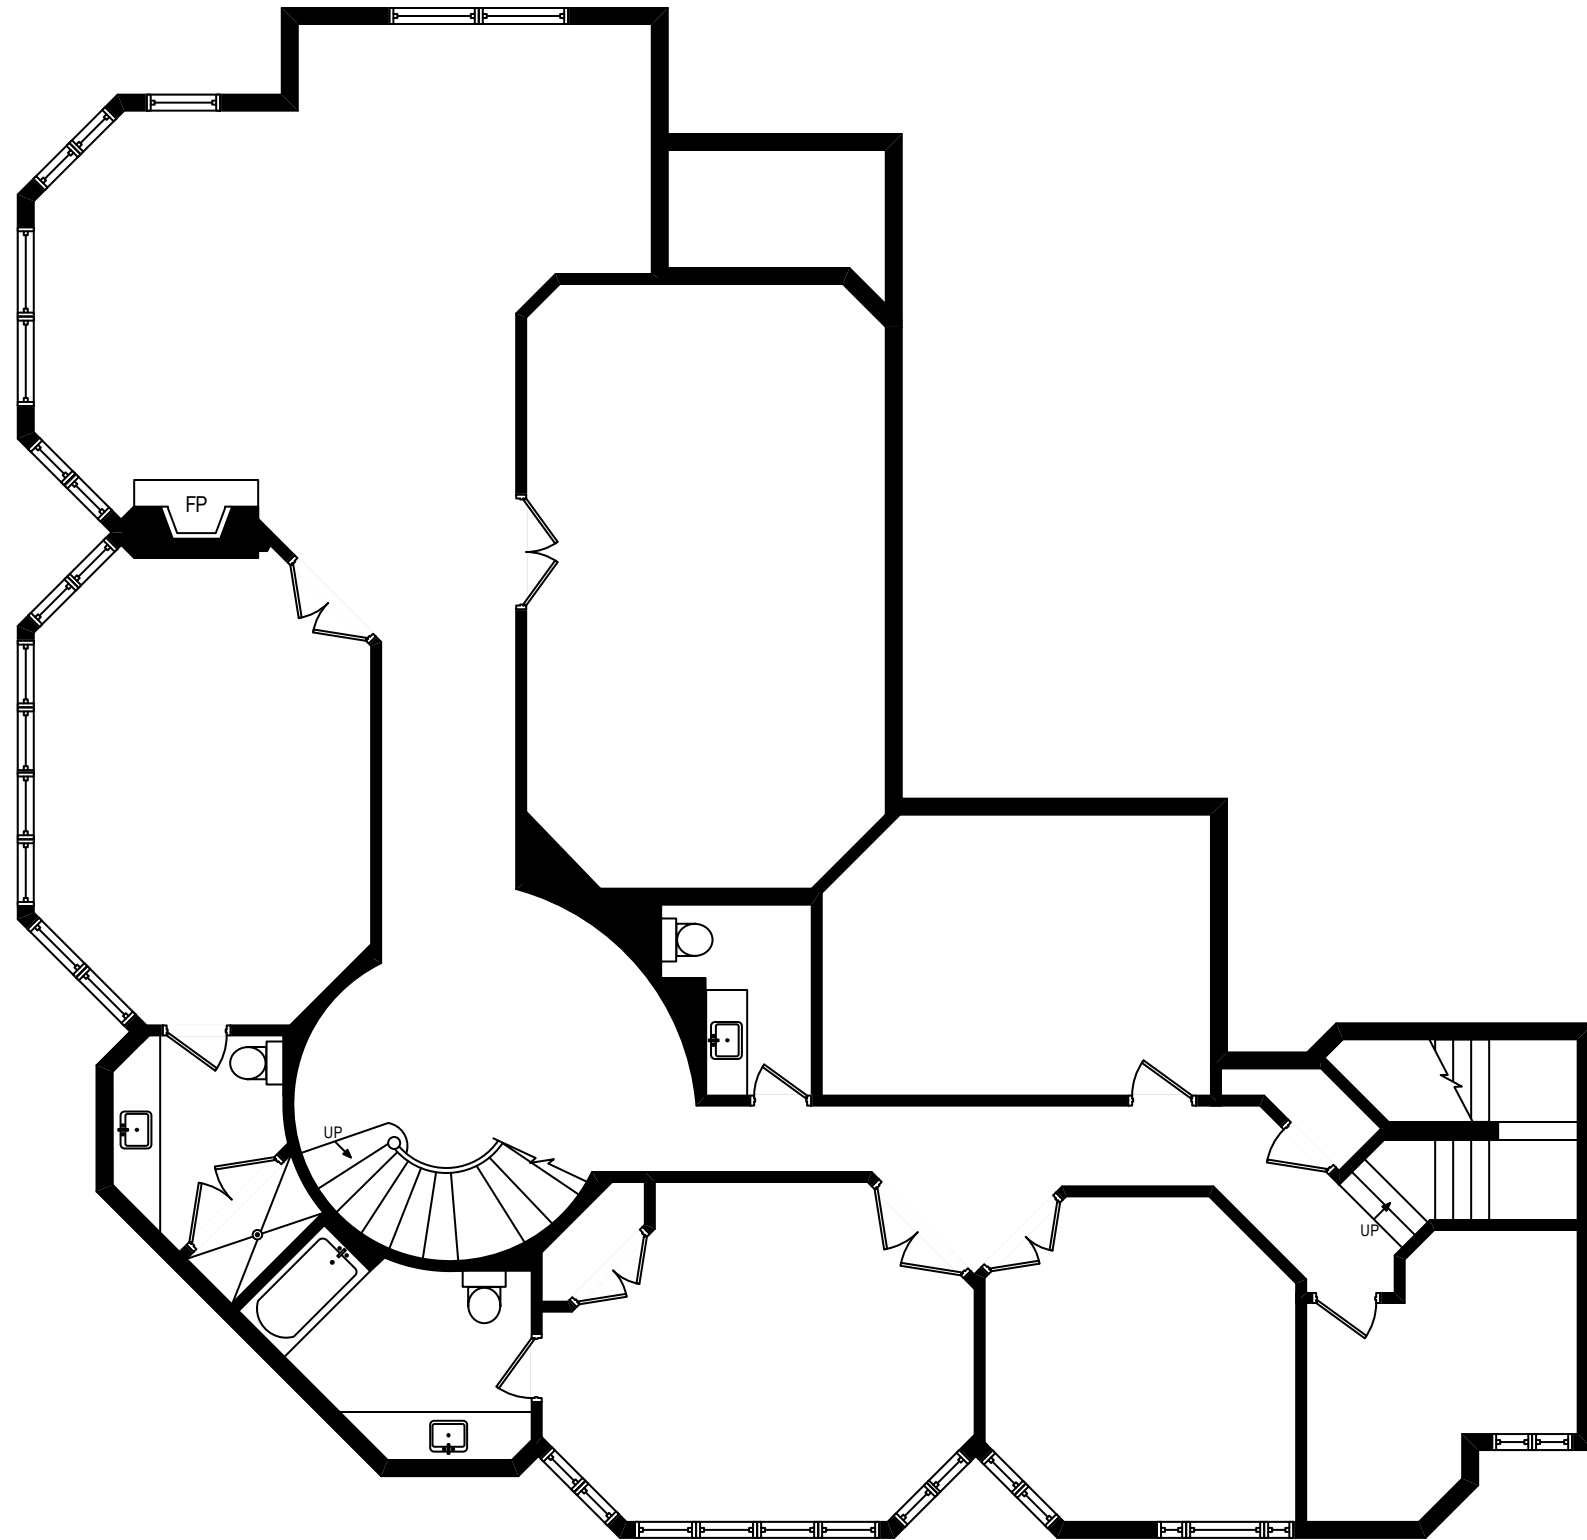

500 Sunset Road - Winnetka, IL 60093

First Level

All dimensions are approximate. This plan is for marketing purposes only.

500 Sunset Road - Winnetka, IL 60093

Second Level

All dimensions are approximate. This plan is for marketing purposes only.

500 Sunset Road - Winnetka, IL 60093

Attic Level

All dimensions are approximate. This plan is for marketing purposes only.

500 Sunset Road - Winnetka, IL 60093

Lower Level

All dimensions are approximate. This plan is for marketing purposes only.