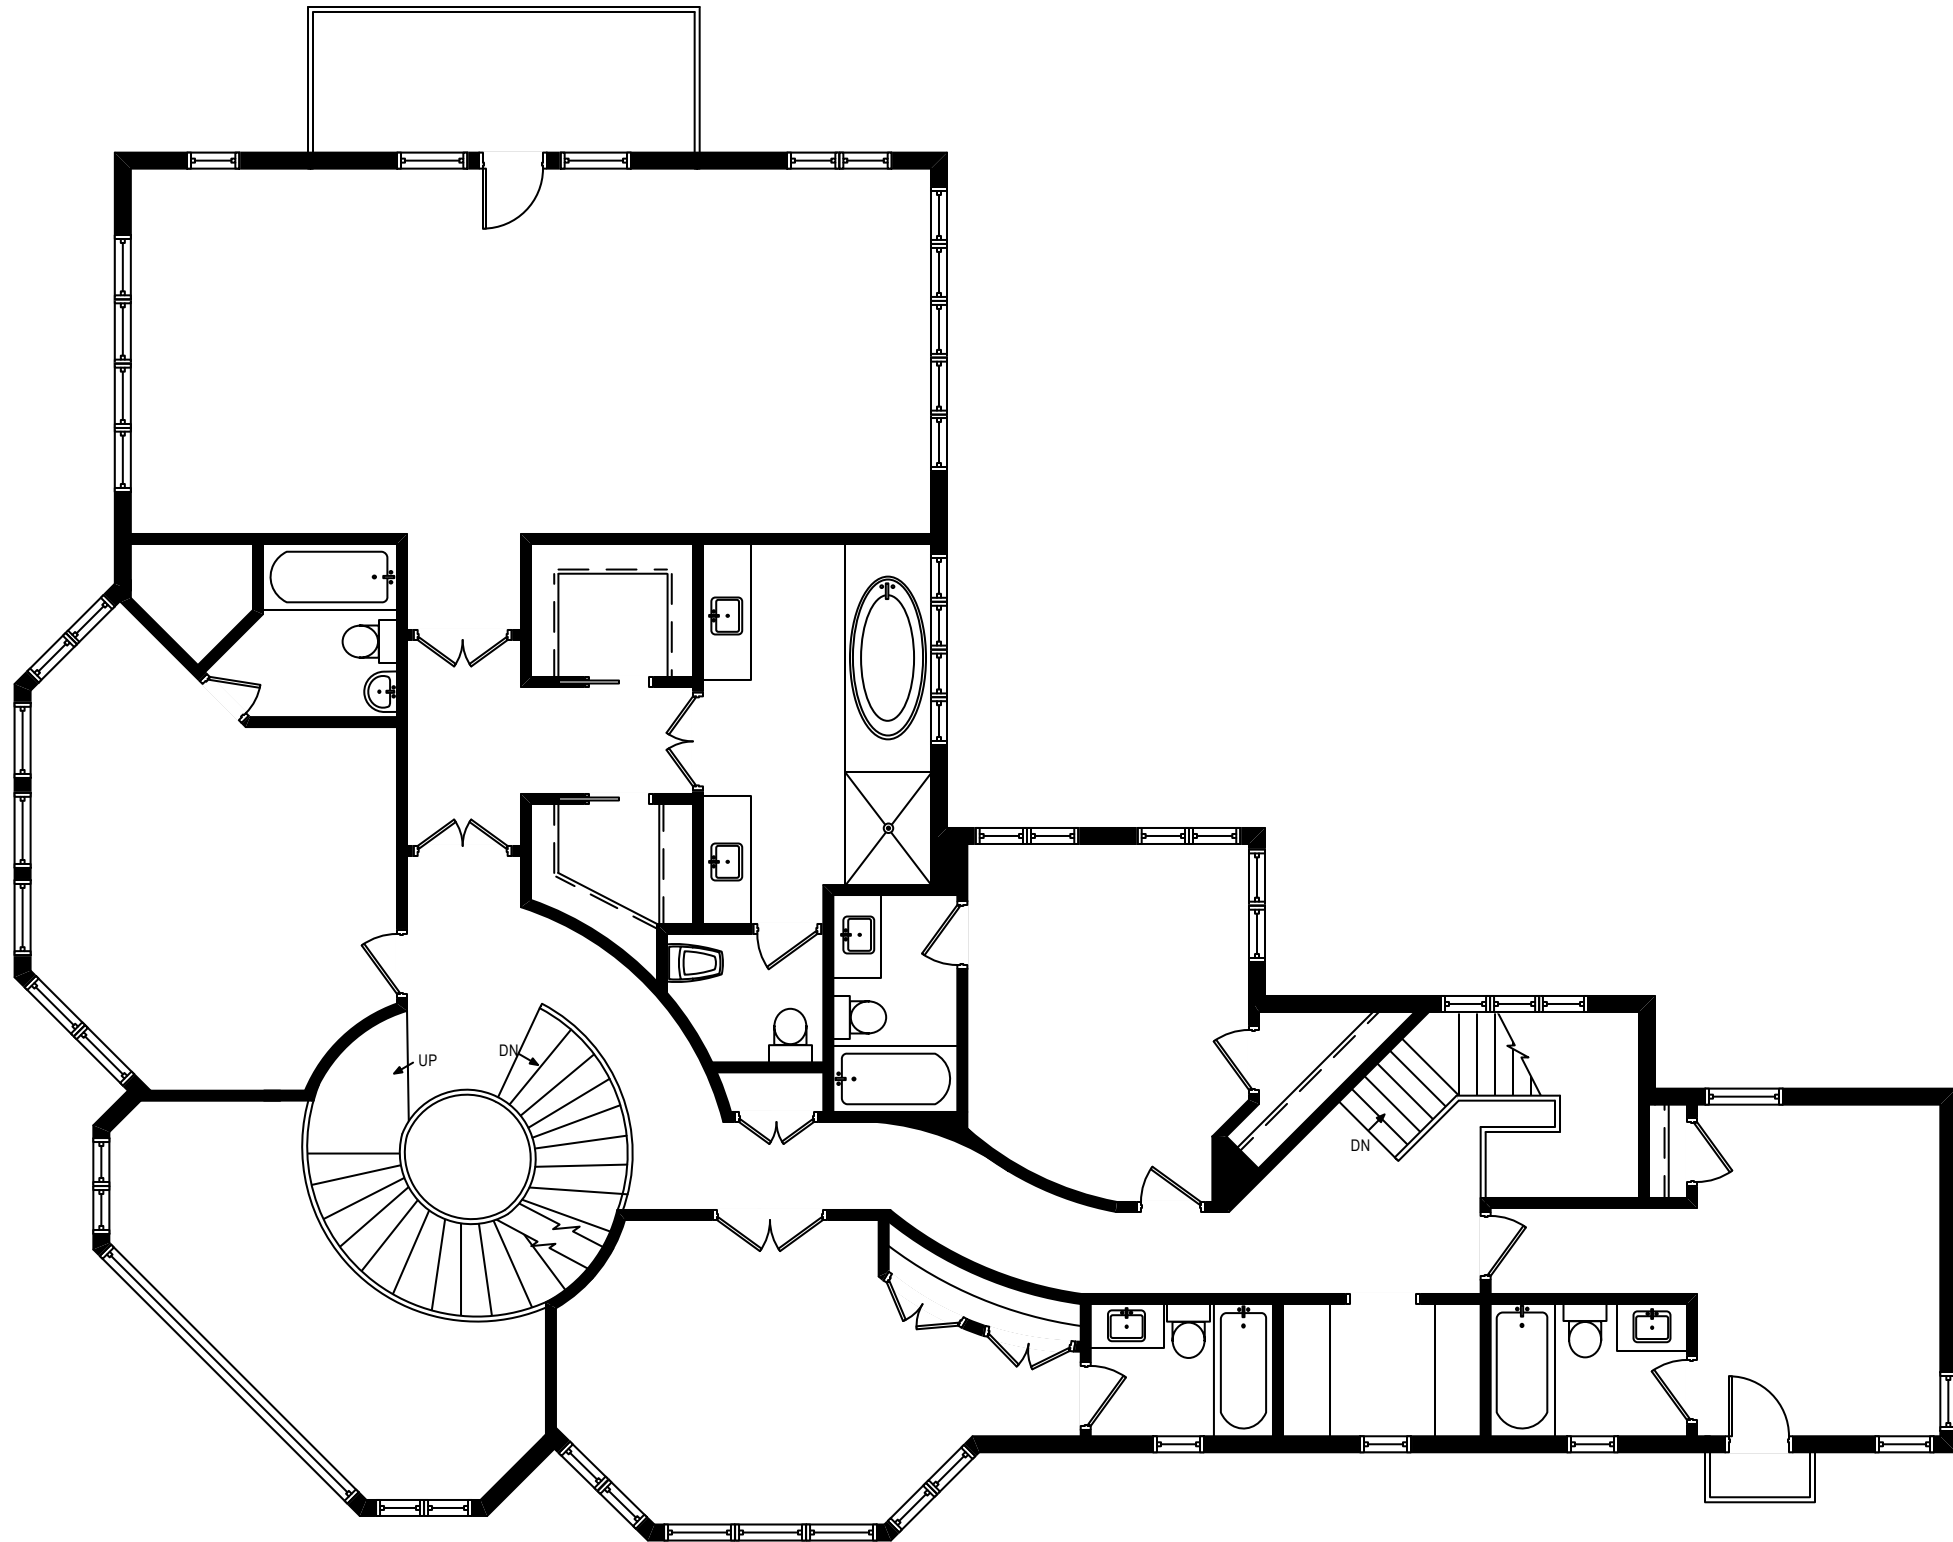

500 Sunset Road - Winnetka, IL 60093

First Level

All dimensions are approximate. This plan is for marketing purposes only.

500 Sunset Road - Winnetka, IL 60093

Second Level

All dimensions are approximate. This plan is for marketing purposes only.

500 Sunset Road - Winnetka, IL 60093

Attic Level

All dimensions are approximate. This plan is for marketing purposes only.

500 Sunset Road - Winnetka, IL 60093

Lower Level

All dimensions are approximate. This plan is for marketing purposes only.