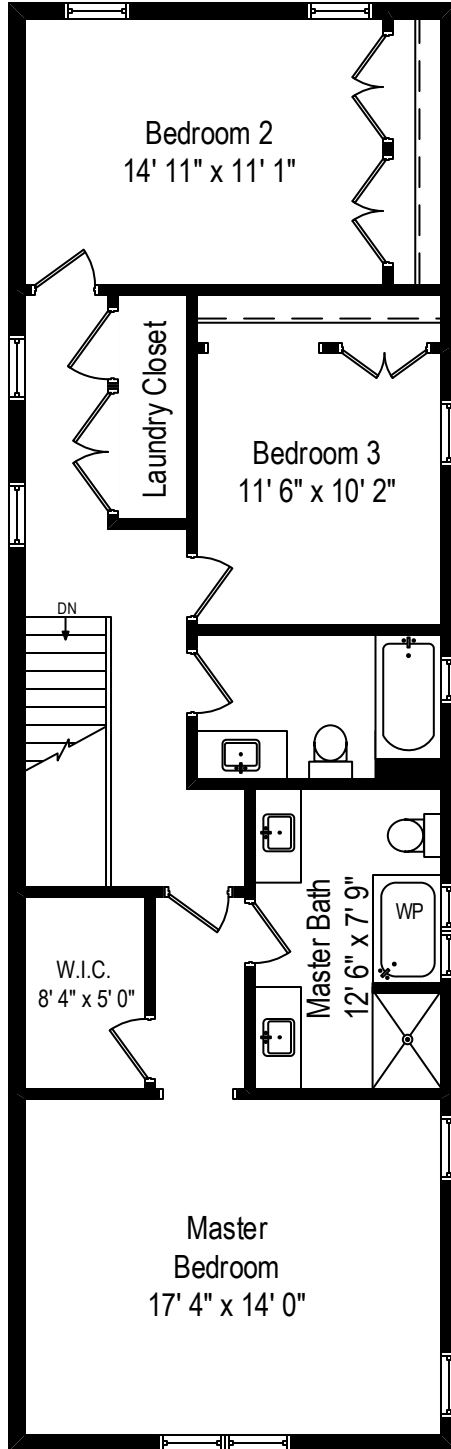

3137 S. Throop Street - Chicago, IL 60608

First Level

3137 S. Throop Street - Chicago, IL 60608

Second Level

3137 S. Throop Street - Chicago, IL 60608

Lower Level

All dimensions are approximate. This plan is for marketing purposes only.