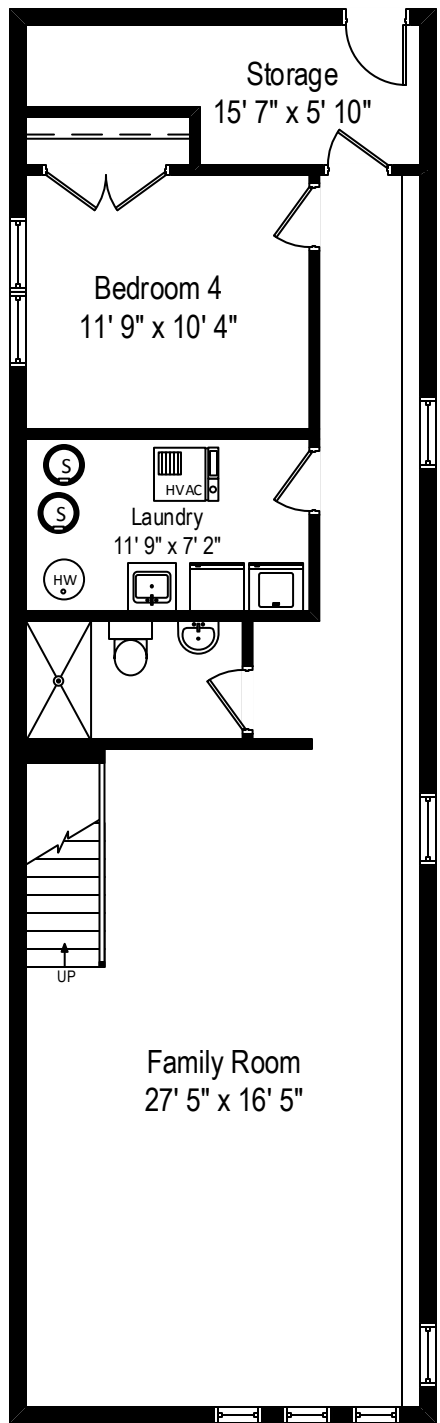

3137 S. Throop Street - Chicago, IL 60608

First Level

3137 S. Throop Street - Chicago, IL 60608

Second Level

3137 S. Throop Street - Chicago, IL 60608

Lower Level

All dimensions are approximate. This plan is for marketing purposes only.