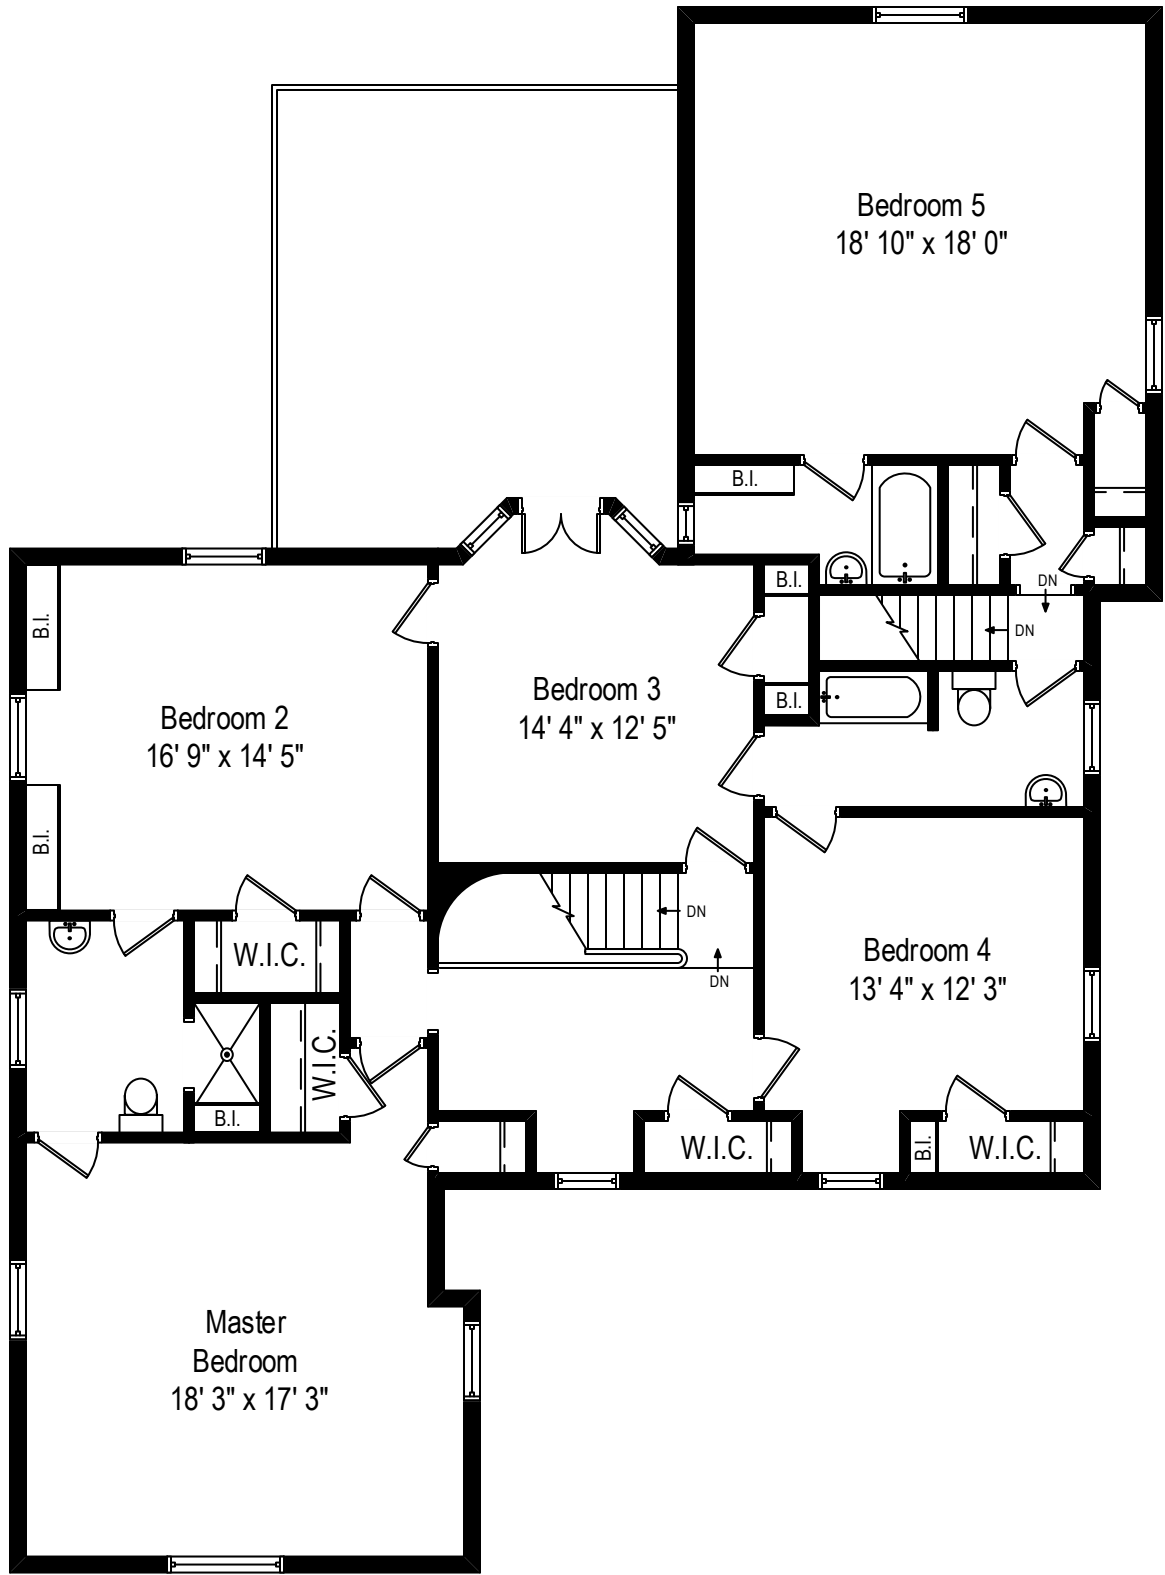

599 Lincoln Avenue – Glencoe, IL 60022

First Level

All dimensions are approximate. This plan is for marketing purposes only.

599 Lincoln Avenue – Glencoe, IL 60022

Second Level

599 Lincoln Avenue – Glencoe, IL 60022

Lower Level

All dimensions are approximate. This plan is for marketing purposes only.