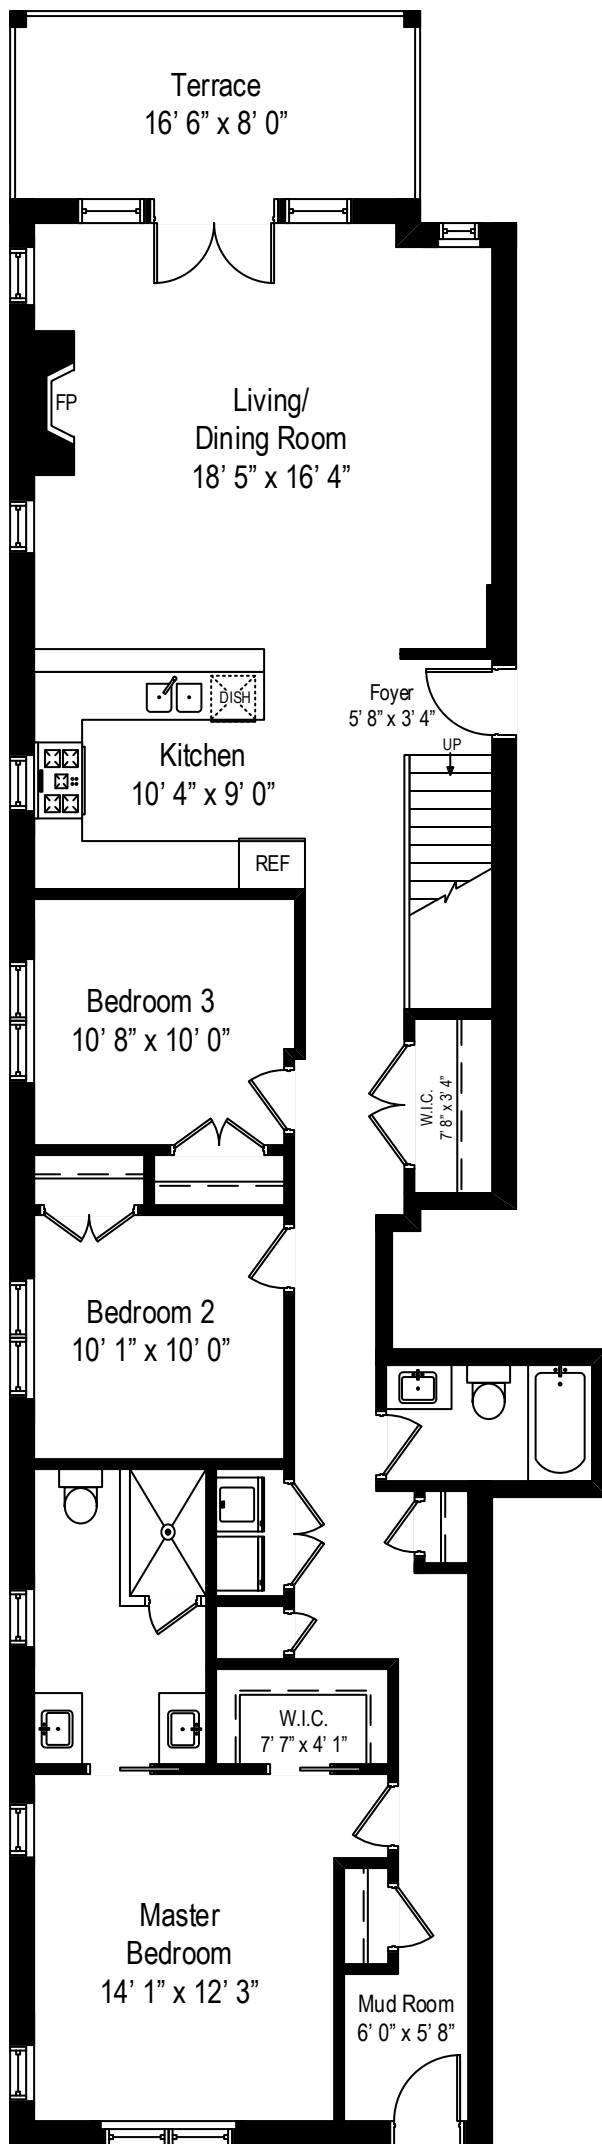

4713 N Damen Avenue – Chicago, IL 60625

First Level S

4713 N Damen Avenue – Chicago, IL 60625

Second Level S

4713 N Damen Avenue – Chicago, IL 60625

Third Level S

4713 N Damen Avenue – Chicago, IL 60625

Roof Level

4713 N Damen Avenue – Chicago, IL 60625

Lower Level S

4713 N Damen Avenue – Chicago, IL 60625

First Level N

4713 N Damen Avenue – Chicago, IL 60625

Lower Level N

All dimensions are approximate. This plan is for marketing purposes only.