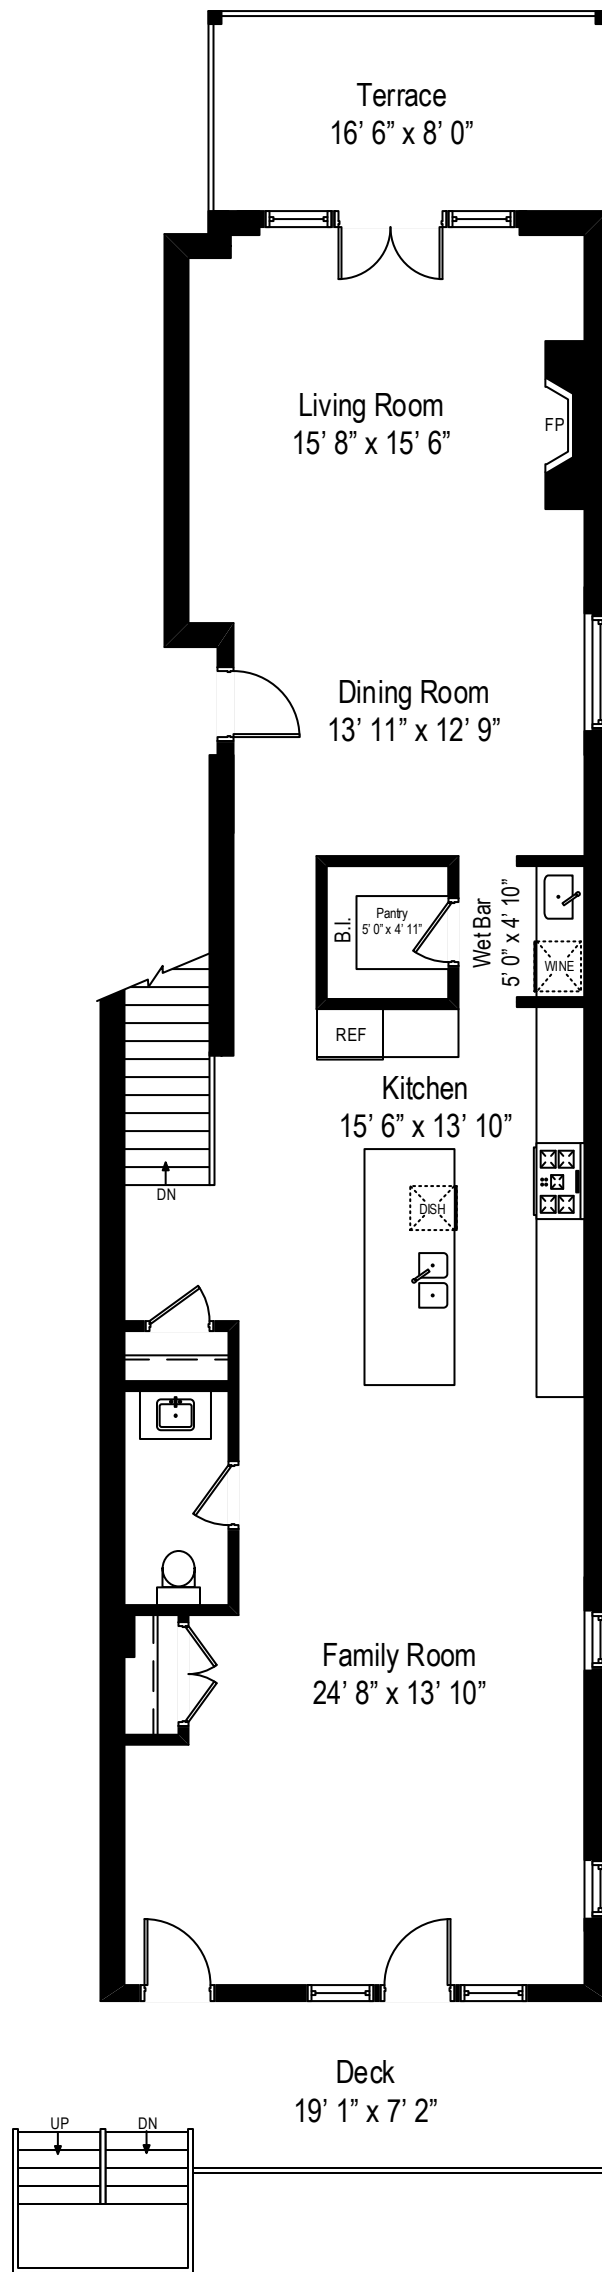

4713 N Damen Avenue – Chicago, IL 60625

First Level S

4713 N Damen Avenue – Chicago, IL 60625

Second Level S

4713 N Damen Avenue – Chicago, IL 60625

Third Level S

4713 N Damen Avenue – Chicago, IL 60625

Roof Level

4713 N Damen Avenue – Chicago, IL 60625

Lower Level S

4713 N Damen Avenue – Chicago, IL 60625

First Level N

4713 N Damen Avenue – Chicago, IL 60625

Lower Level N

All dimensions are approximate. This plan is for marketing purposes only.