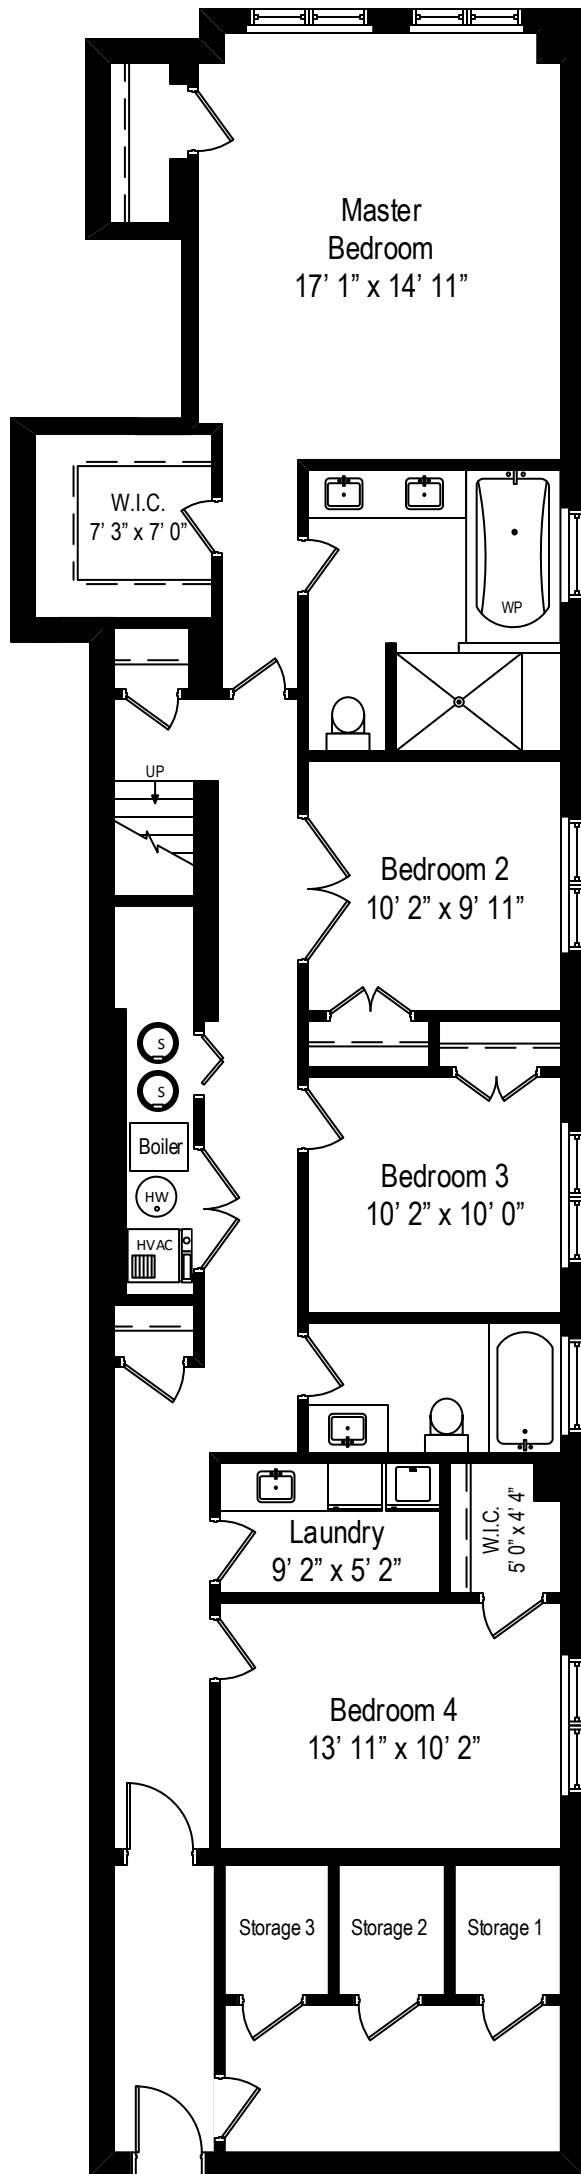

4713 N Damen Avenue – Chicago, IL 60625

First Level S

4713 N Damen Avenue – Chicago, IL 60625

Second Level S

4713 N Damen Avenue – Chicago, IL 60625

Third Level S

4713 N Damen Avenue – Chicago, IL 60625

Roof Level

4713 N Damen Avenue – Chicago, IL 60625

Lower Level S

4713 N Damen Avenue – Chicago, IL 60625

First Level N

4713 N Damen Avenue – Chicago, IL 60625

Lower Level N

All dimensions are approximate. This plan is for marketing purposes only.