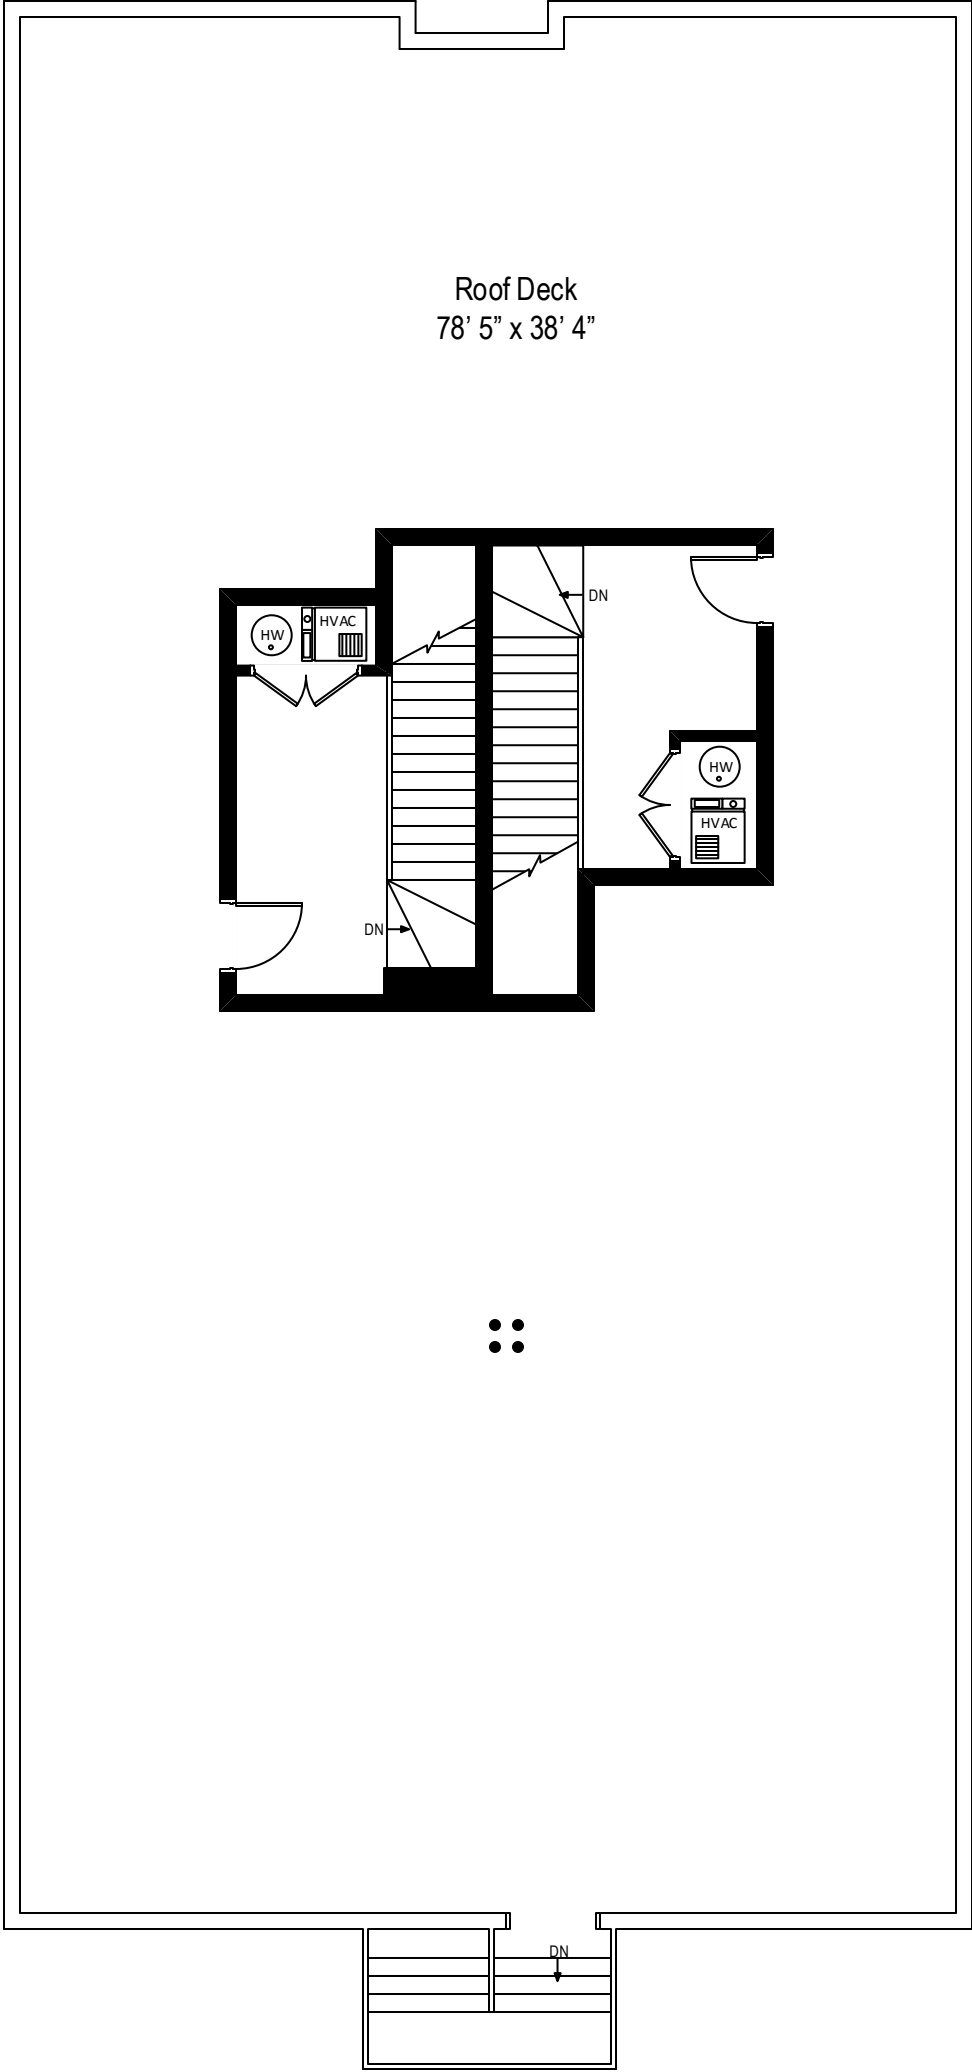

4713 N Damen Avenue – Chicago, IL 60625

First Level S

4713 N Damen Avenue – Chicago, IL 60625

Second Level S

4713 N Damen Avenue – Chicago, IL 60625

Third Level S

4713 N Damen Avenue – Chicago, IL 60625

Roof Level

4713 N Damen Avenue – Chicago, IL 60625

Lower Level S

4713 N Damen Avenue – Chicago, IL 60625

First Level N

4713 N Damen Avenue – Chicago, IL 60625

Lower Level N

All dimensions are approximate. This plan is for marketing purposes only.