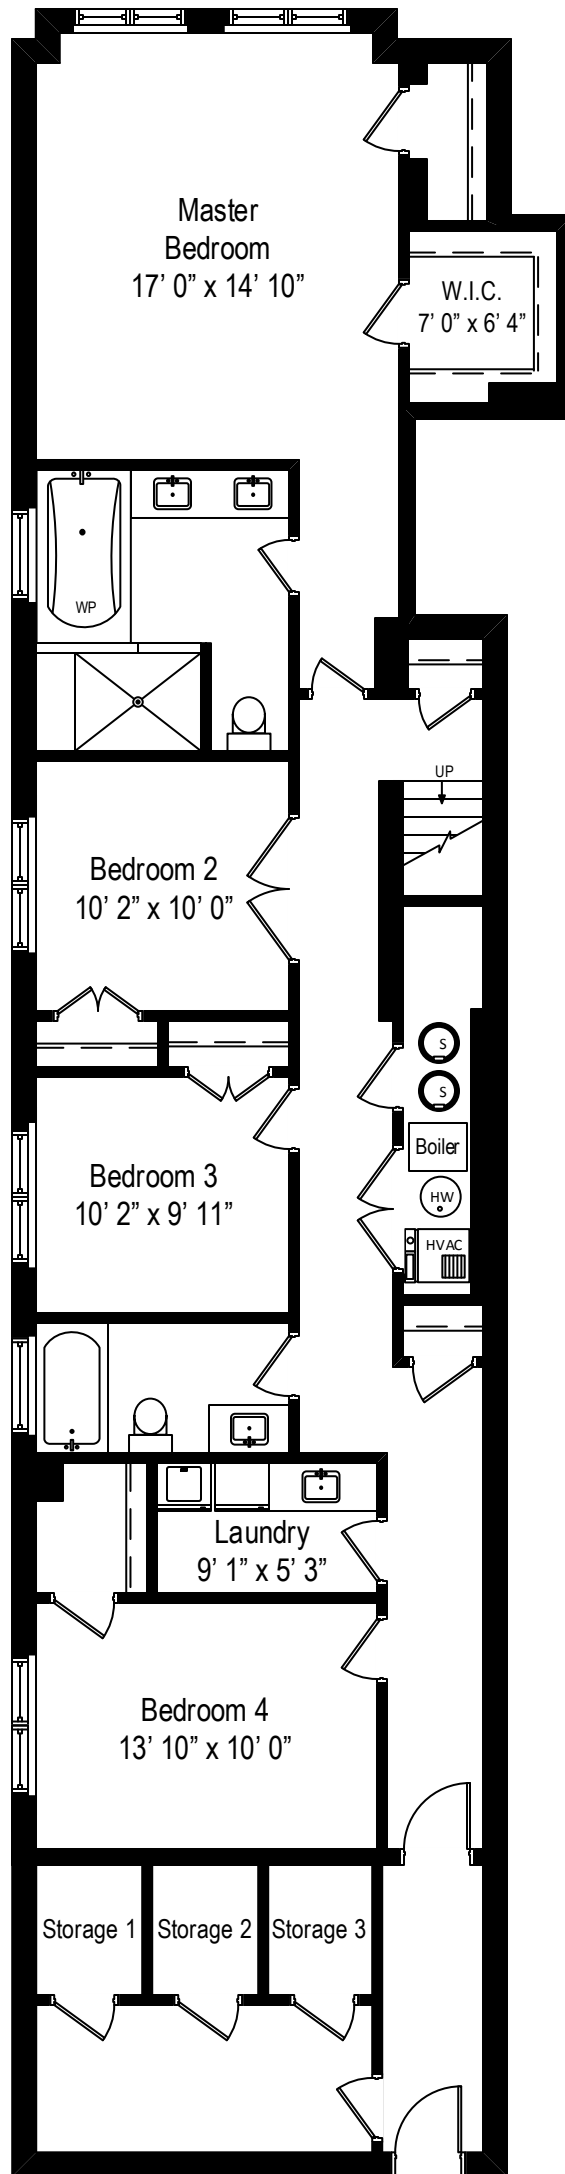

4713 N Damen Avenue – Chicago, IL 60625

First Level S

4713 N Damen Avenue – Chicago, IL 60625

Second Level S

4713 N Damen Avenue – Chicago, IL 60625

Third Level S

4713 N Damen Avenue – Chicago, IL 60625

Roof Level

4713 N Damen Avenue – Chicago, IL 60625

Lower Level S

4713 N Damen Avenue – Chicago, IL 60625

First Level N

4713 N Damen Avenue – Chicago, IL 60625

Lower Level N

All dimensions are approximate. This plan is for marketing purposes only.