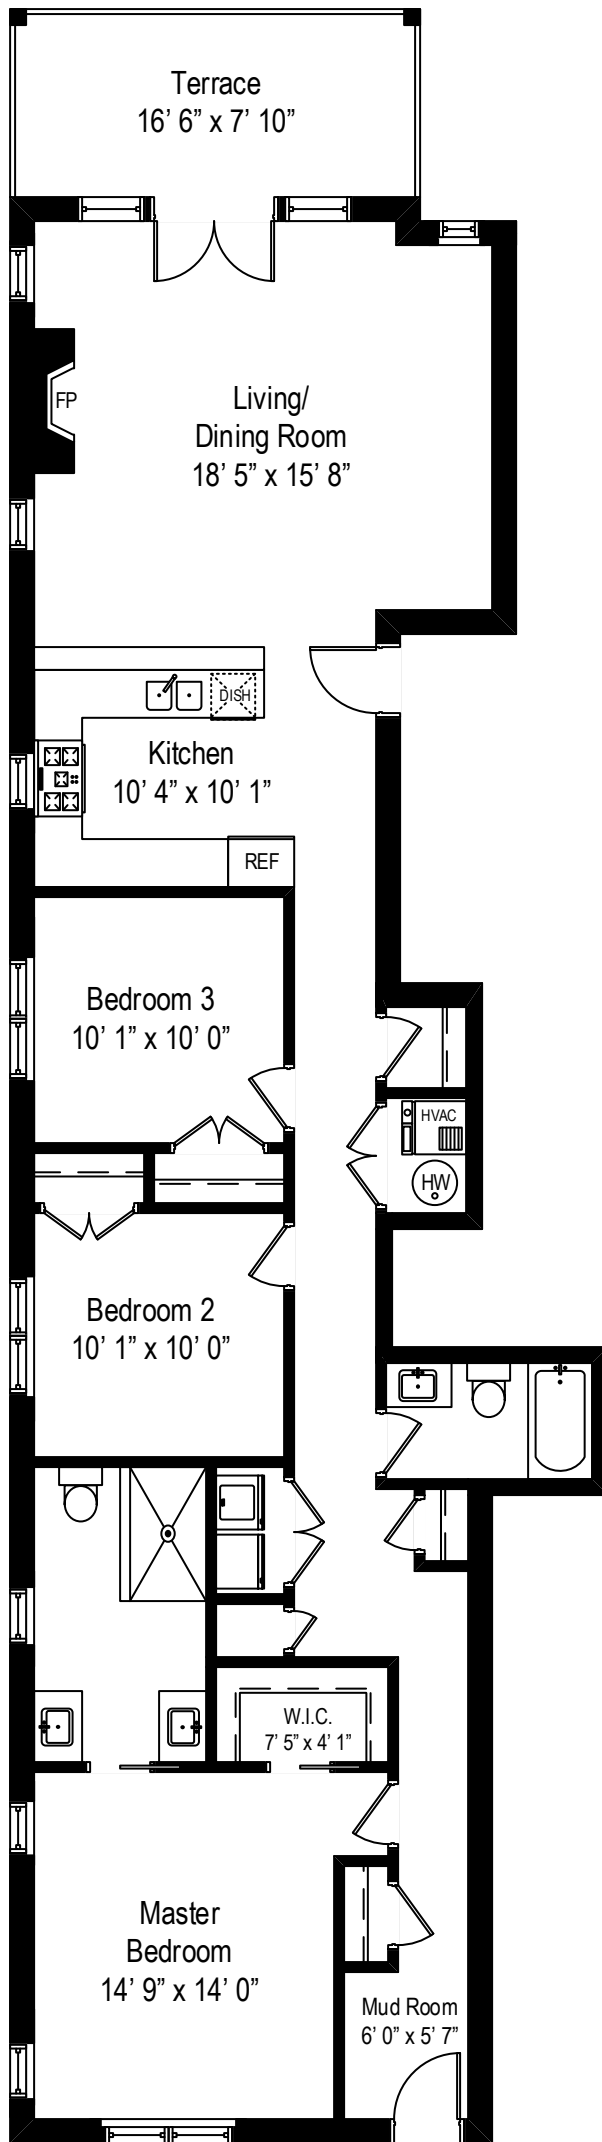

4713 N Damen Avenue – Chicago, IL 60625

First Level S

4713 N Damen Avenue – Chicago, IL 60625

Second Level S

4713 N Damen Avenue – Chicago, IL 60625

Third Level S

4713 N Damen Avenue – Chicago, IL 60625

Roof Level

4713 N Damen Avenue – Chicago, IL 60625

Lower Level S

4713 N Damen Avenue – Chicago, IL 60625

First Level N

4713 N Damen Avenue – Chicago, IL 60625

Lower Level N

All dimensions are approximate. This plan is for marketing purposes only.