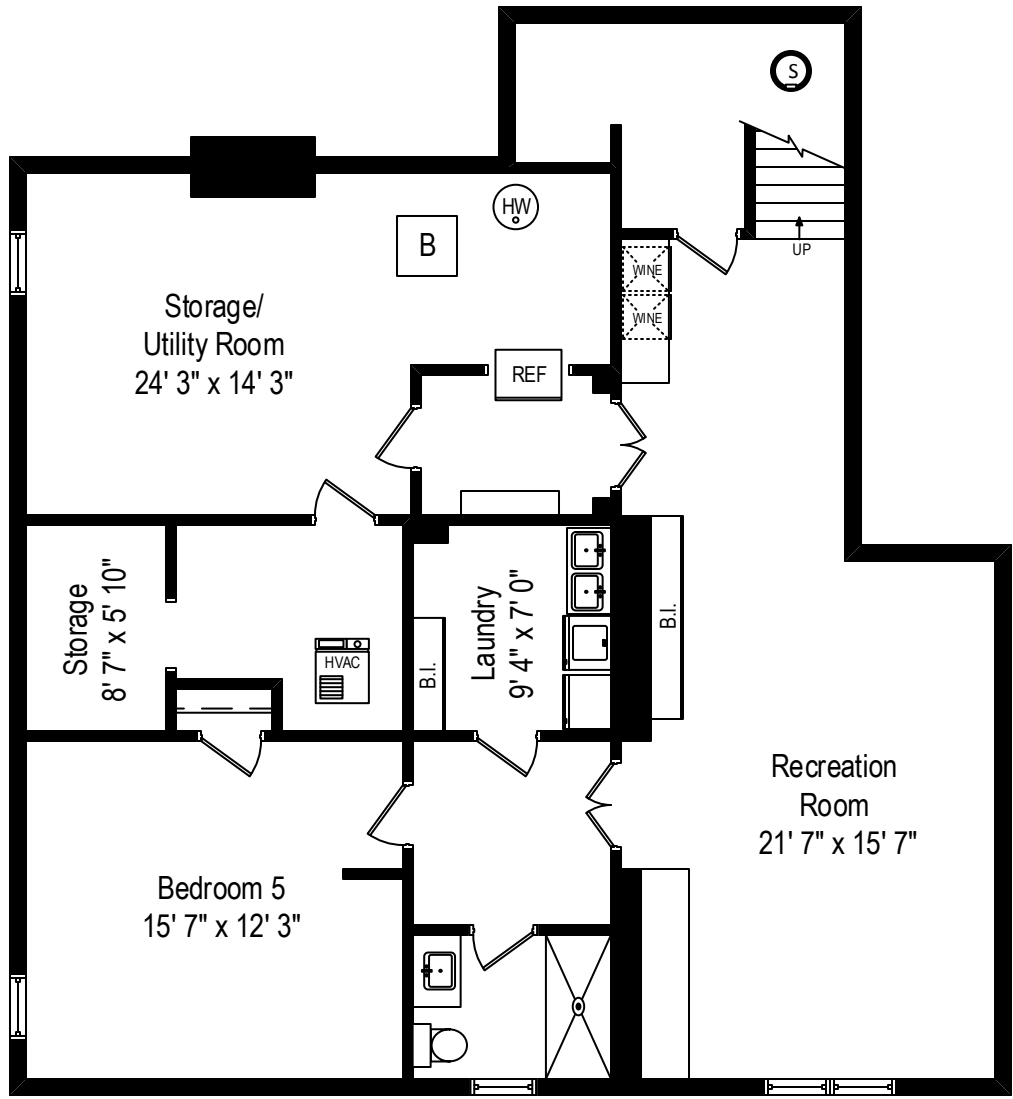

861 Foxdale Avenue – Winnetka, IL 60093

Second Level

All dimensions are approximate. This plan is for marketing purposes only.

861 Foxdale Avenue – Winnetka, IL 60093

Lower Level

All dimensions are approximate. This plan is for marketing purposes only.