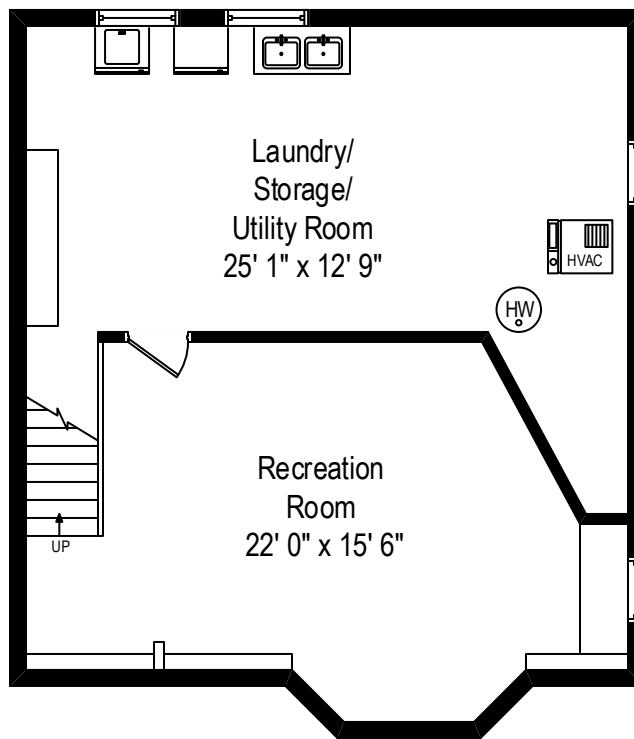

1218 Cherry – Winnetka, IL 60093

First Level

1218 Cherry – Winnetka, IL 60093

Second Level

All dimensions are approximate. This plan is for marketing purposes only.

1218 Cherry – Winnetka, IL 60093

Lower Level