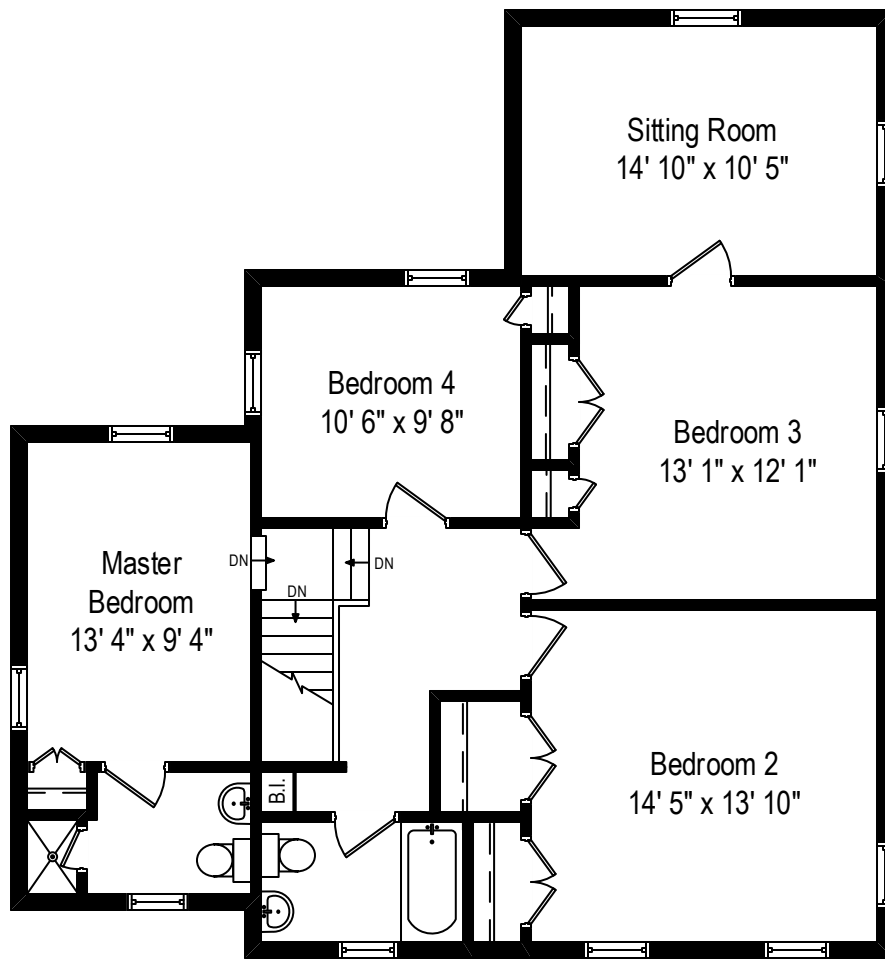

1218 Cherry – Winnetka, IL 60093

First Level

1218 Cherry – Winnetka, IL 60093

Second Level

All dimensions are approximate. This plan is for marketing purposes only.

1218 Cherry – Winnetka, IL 60093

Lower Level