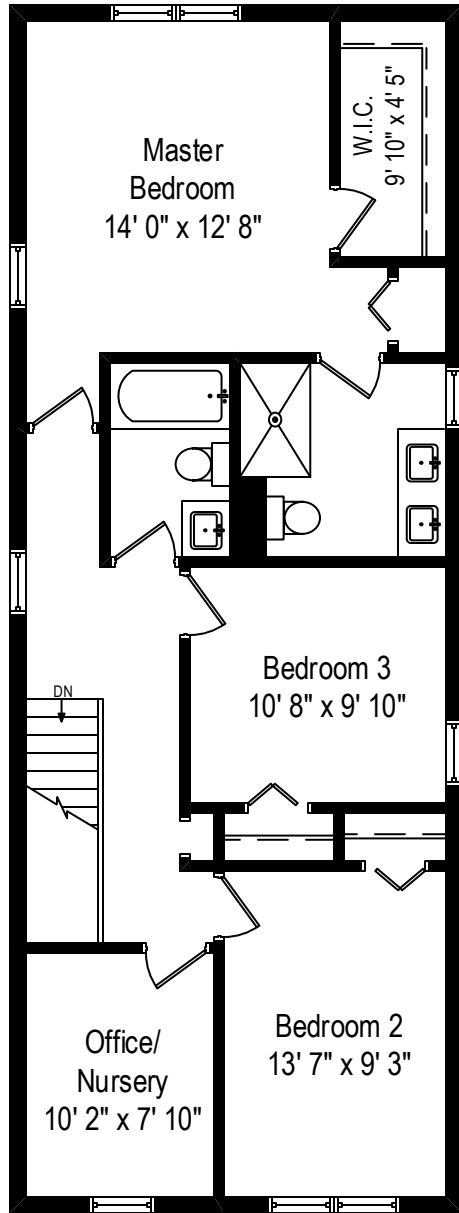

4655 N. Harding Avenue – Chicago, IL 60625

First Level

4655 N. Harding Avenue – Chicago, IL 60625

Second Level

All dimensions are approximate. This plan is for marketing purposes only.

4655 N. Harding Avenue – Chicago, IL 60625

Lower Level

All dimensions are approximate. This plan is for marketing purposes only.