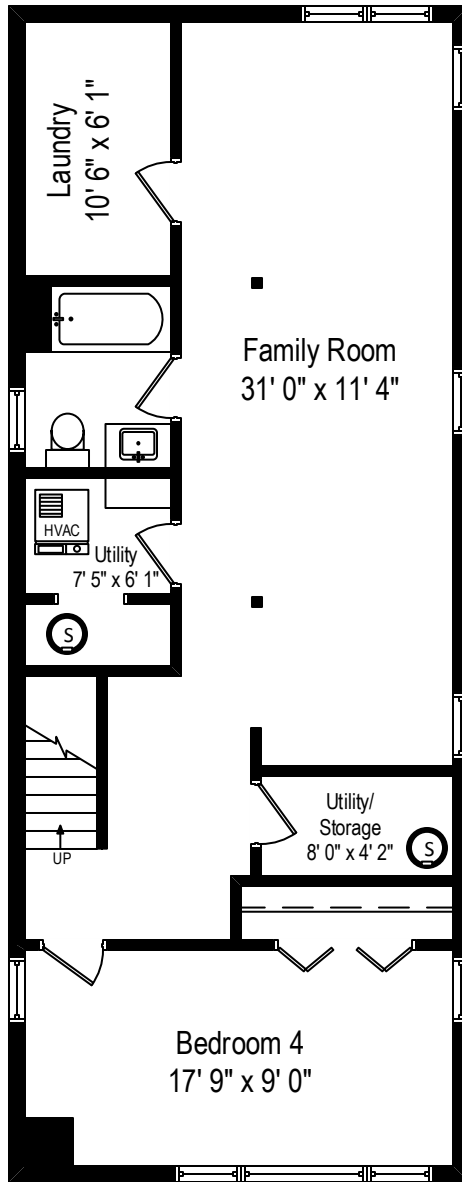

4655 N. Harding Avenue – Chicago, IL 60625

First Level

4655 N. Harding Avenue – Chicago, IL 60625

Second Level

All dimensions are approximate. This plan is for marketing purposes only.

4655 N. Harding Avenue – Chicago, IL 60625

Lower Level

All dimensions are approximate. This plan is for marketing purposes only.