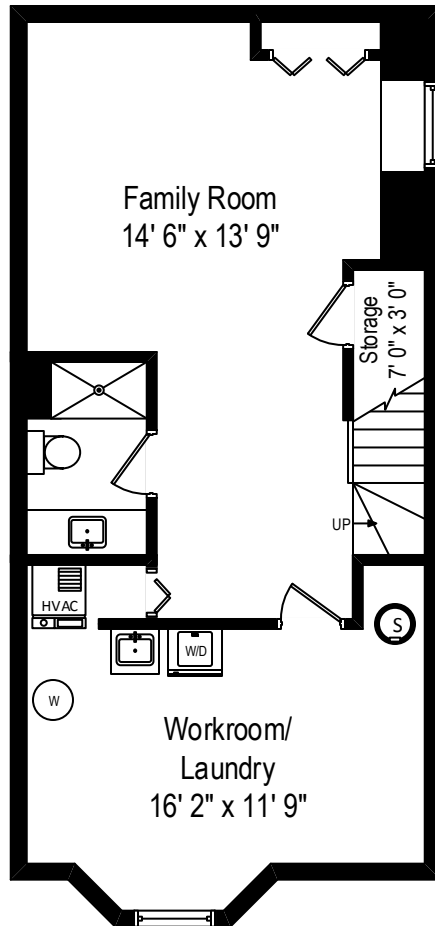

1248 W. Fletcher Street Unit I - Chicago, IL 60657

First Level

All dimensions are approximate. This plan is for marketing purposes only.

1248 W. Fletcher Street Unit I - Chicago, IL 60657

Second Level

All dimensions are approximate. This plan is for marketing purposes only.

1248 W. Fletcher Street Unit I - Chicago, IL 60657

Lower Level

All dimensions are approximate. This plan is for marketing purposes only.