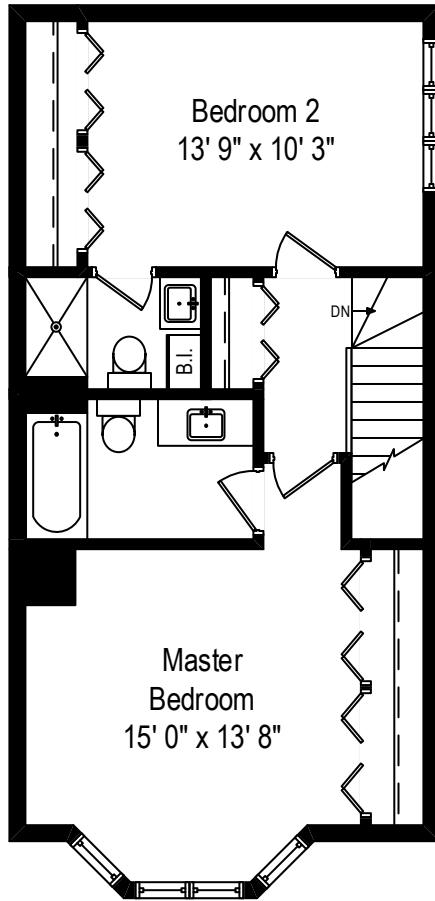

1248 W. Fletcher Street Unit I - Chicago, IL 60657

First Level

All dimensions are approximate. This plan is for marketing purposes only.

1248 W. Fletcher Street Unit I - Chicago, IL 60657

Second Level

All dimensions are approximate. This plan is for marketing purposes only.

1248 W. Fletcher Street Unit I - Chicago, IL 60657

Lower Level

All dimensions are approximate. This plan is for marketing purposes only.