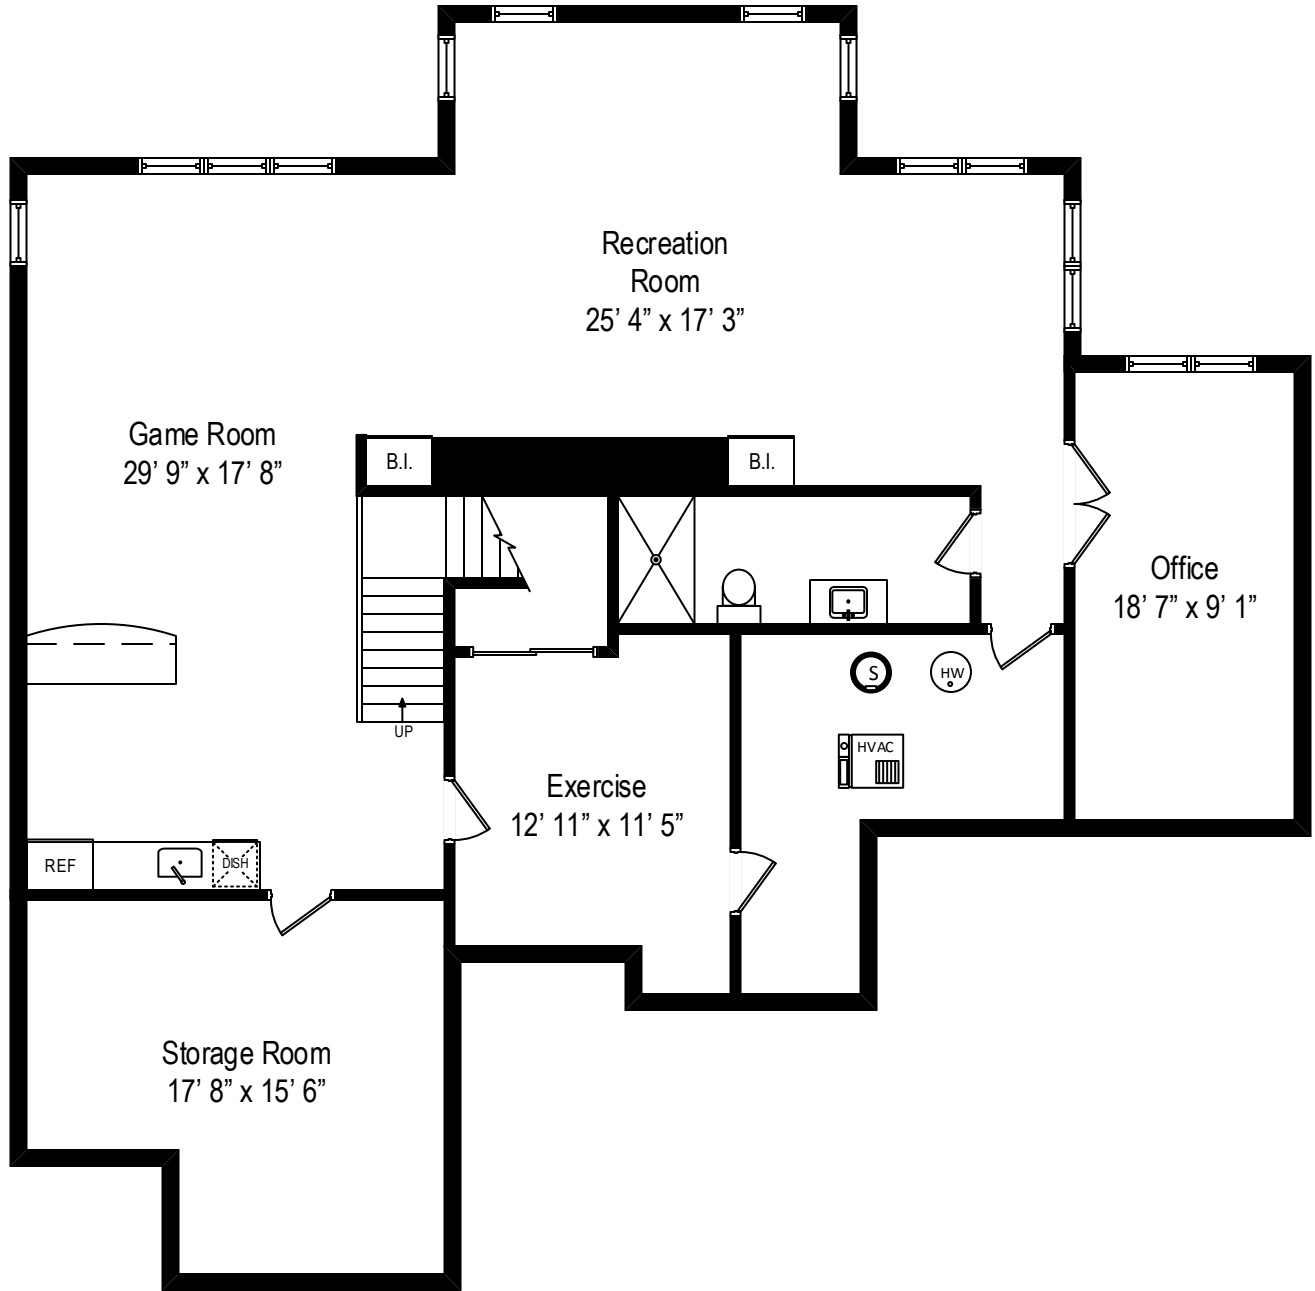

5415 Promontory Lane – Long Grove, IL 60047

First Level

All dimensions are approximate. This plan is for marketing purposes only.

5415 Promontory Lane – Long Grove, IL 60047

Second Level

5415 Promontory Lane – Long Grove, IL 60047

Lower Level