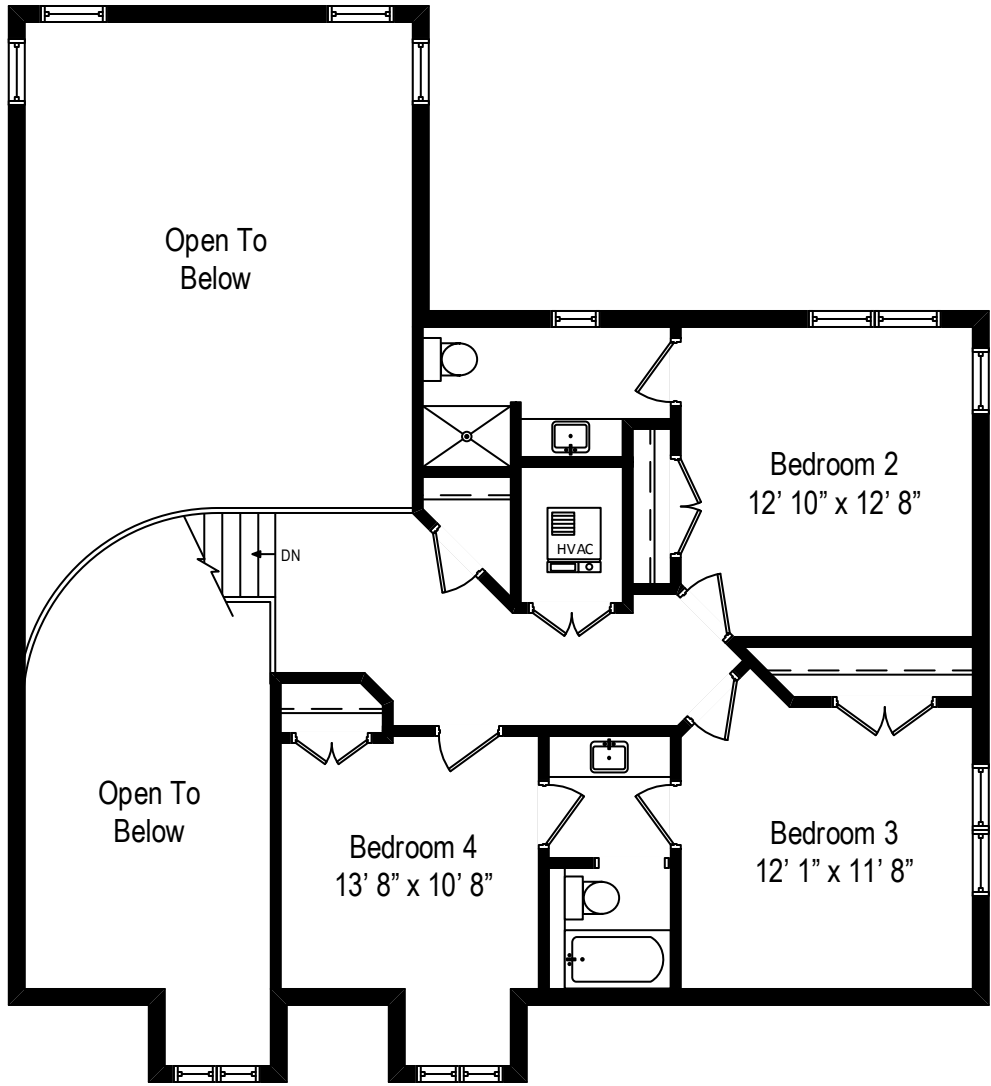

5415 Promontory Lane – Long Grove, IL 60047

First Level

All dimensions are approximate. This plan is for marketing purposes only.

5415 Promontory Lane – Long Grove, IL 60047

Second Level

5415 Promontory Lane – Long Grove, IL 60047

Lower Level