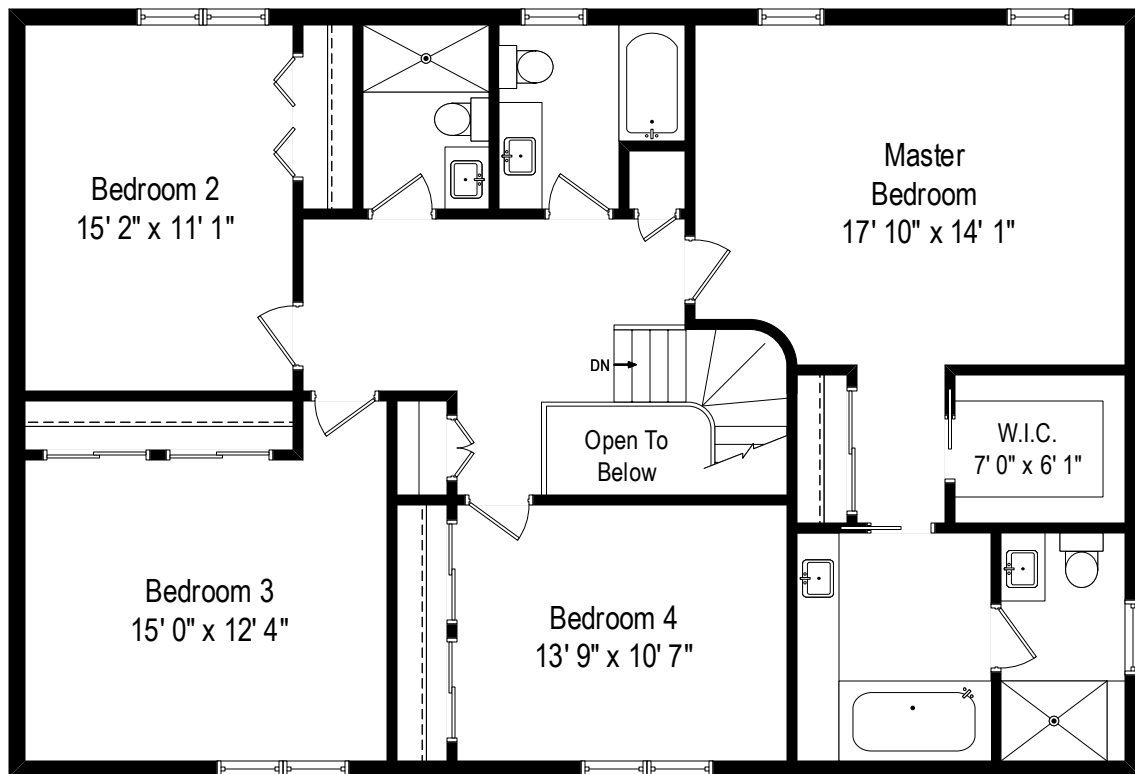

2224 Iroquois – Wilmette, IL 60091

First Level

All dimensions are approximate. This plan is for marketing purposes only.

2224 Iroquois – Wilmette, IL 60091

Second Level

2224 Iroquois – Wilmette, IL 60091

Lower Level