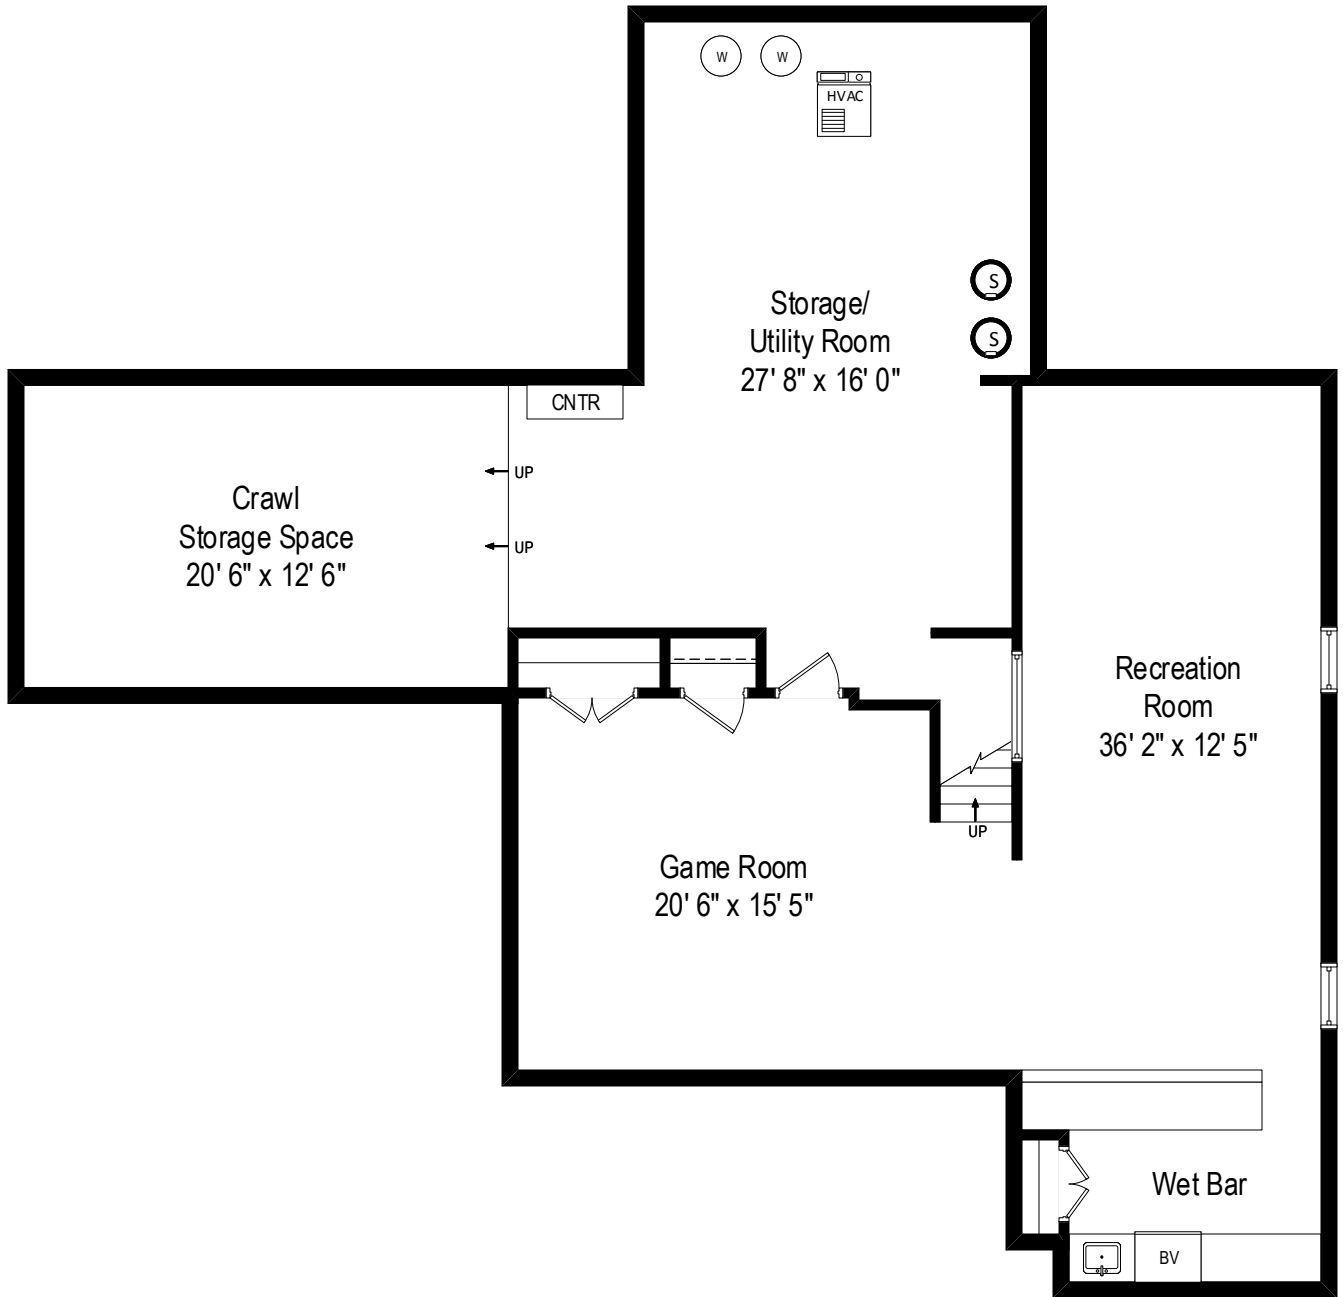

2224 Iroquois – Wilmette, IL 60091

First Level

All dimensions are approximate. This plan is for marketing purposes only.

2224 Iroquois – Wilmette, IL 60091

Second Level

2224 Iroquois – Wilmette, IL 60091

Lower Level