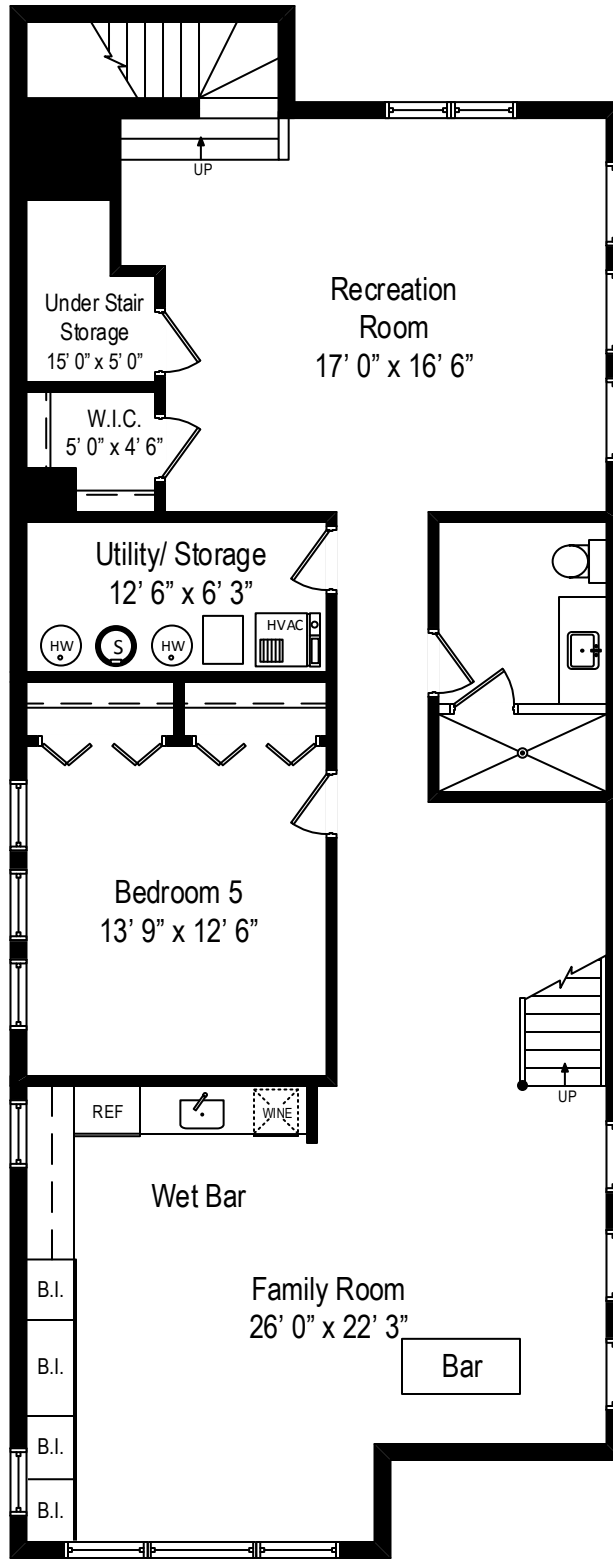

2435 W. Grace Street – Chicago, IL 6061

First Level

2435 W. Grace Street – Chicago, IL 6061

Second Level

2435 W. Grace Street – Chicago, IL 6061

Lower Level