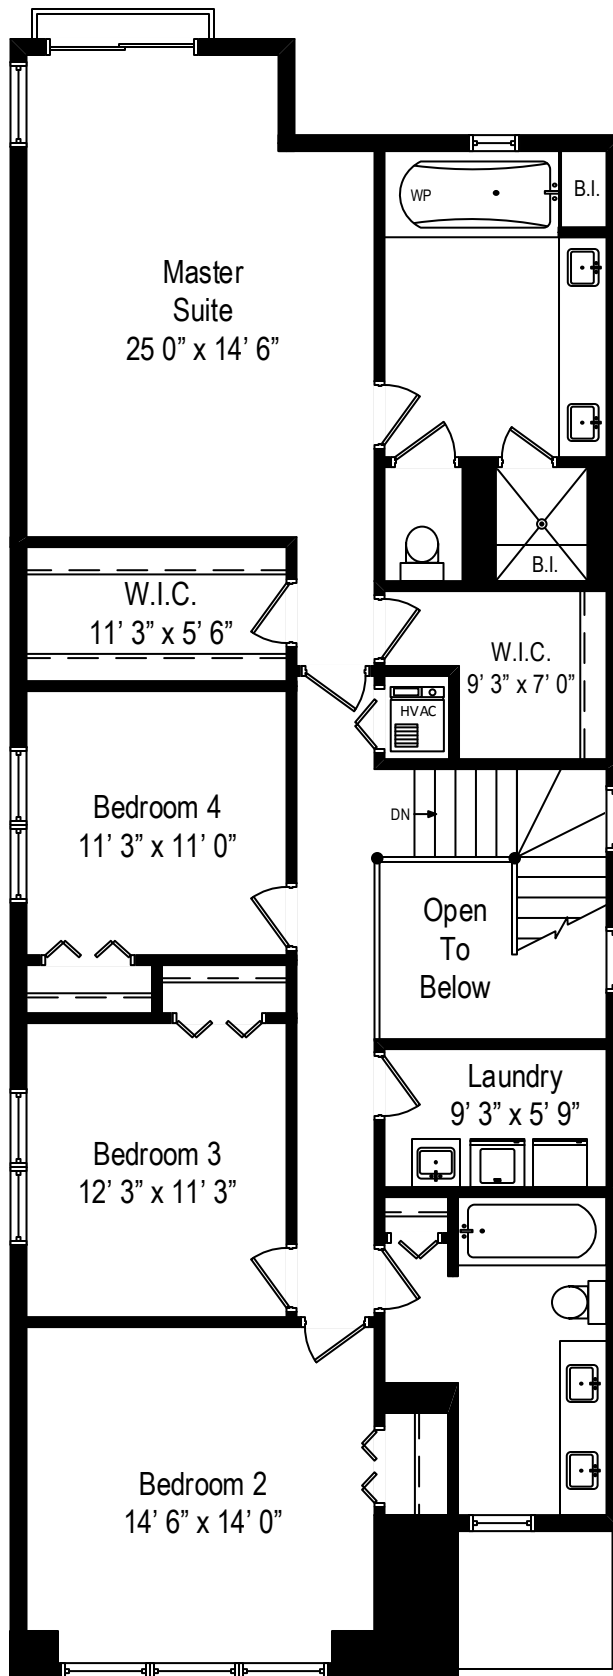

2435 W. Grace Street – Chicago, IL 6061

First Level

2435 W. Grace Street – Chicago, IL 6061

Second Level

2435 W. Grace Street – Chicago, IL 6061

Lower Level