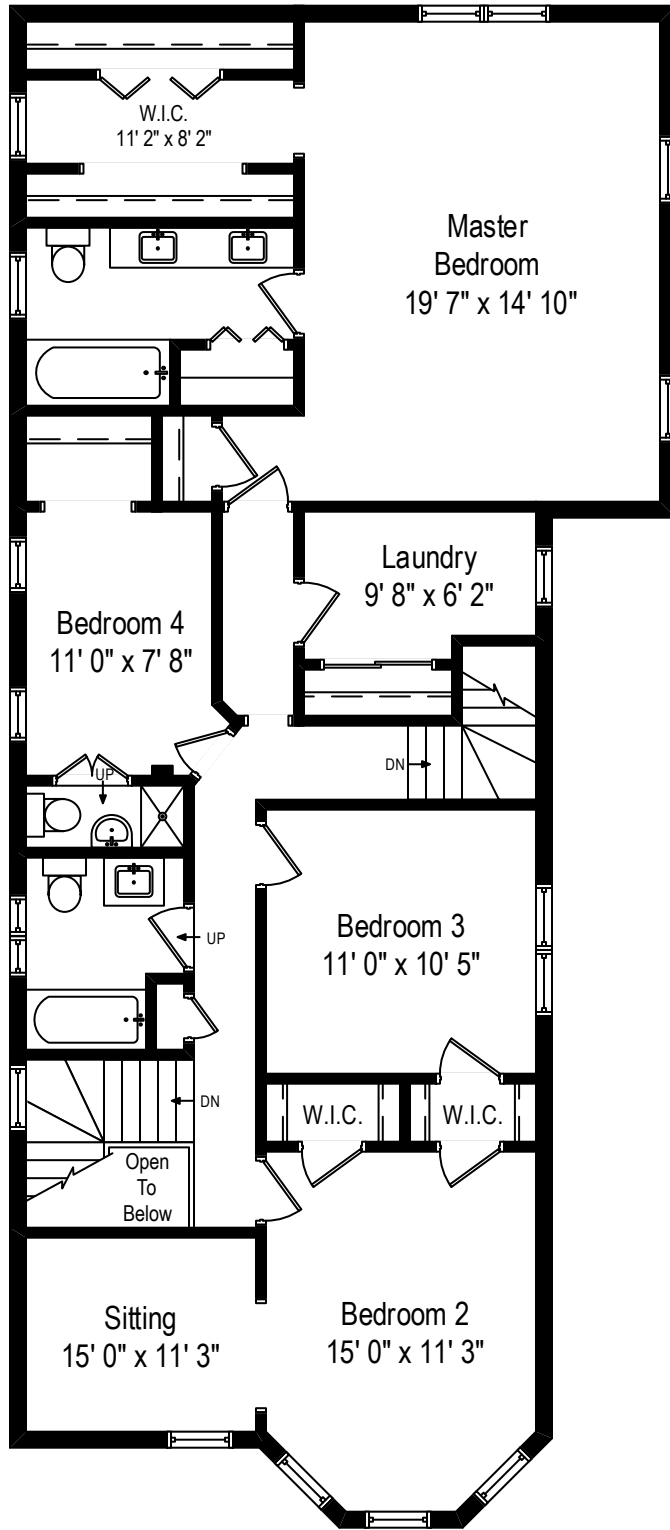

425 Linden – Winnetka, IL 60093

First Level

All dimensions are approximate. This plan is for marketing purposes only.

425 Linden – Winnetka, IL 60093

Second Level

All dimensions are approximate. This plan is for marketing purposes only.

425 Linden – Winnetka, IL 60093

Lower Level

All dimensions are approximate. This plan is for marketing purposes only.