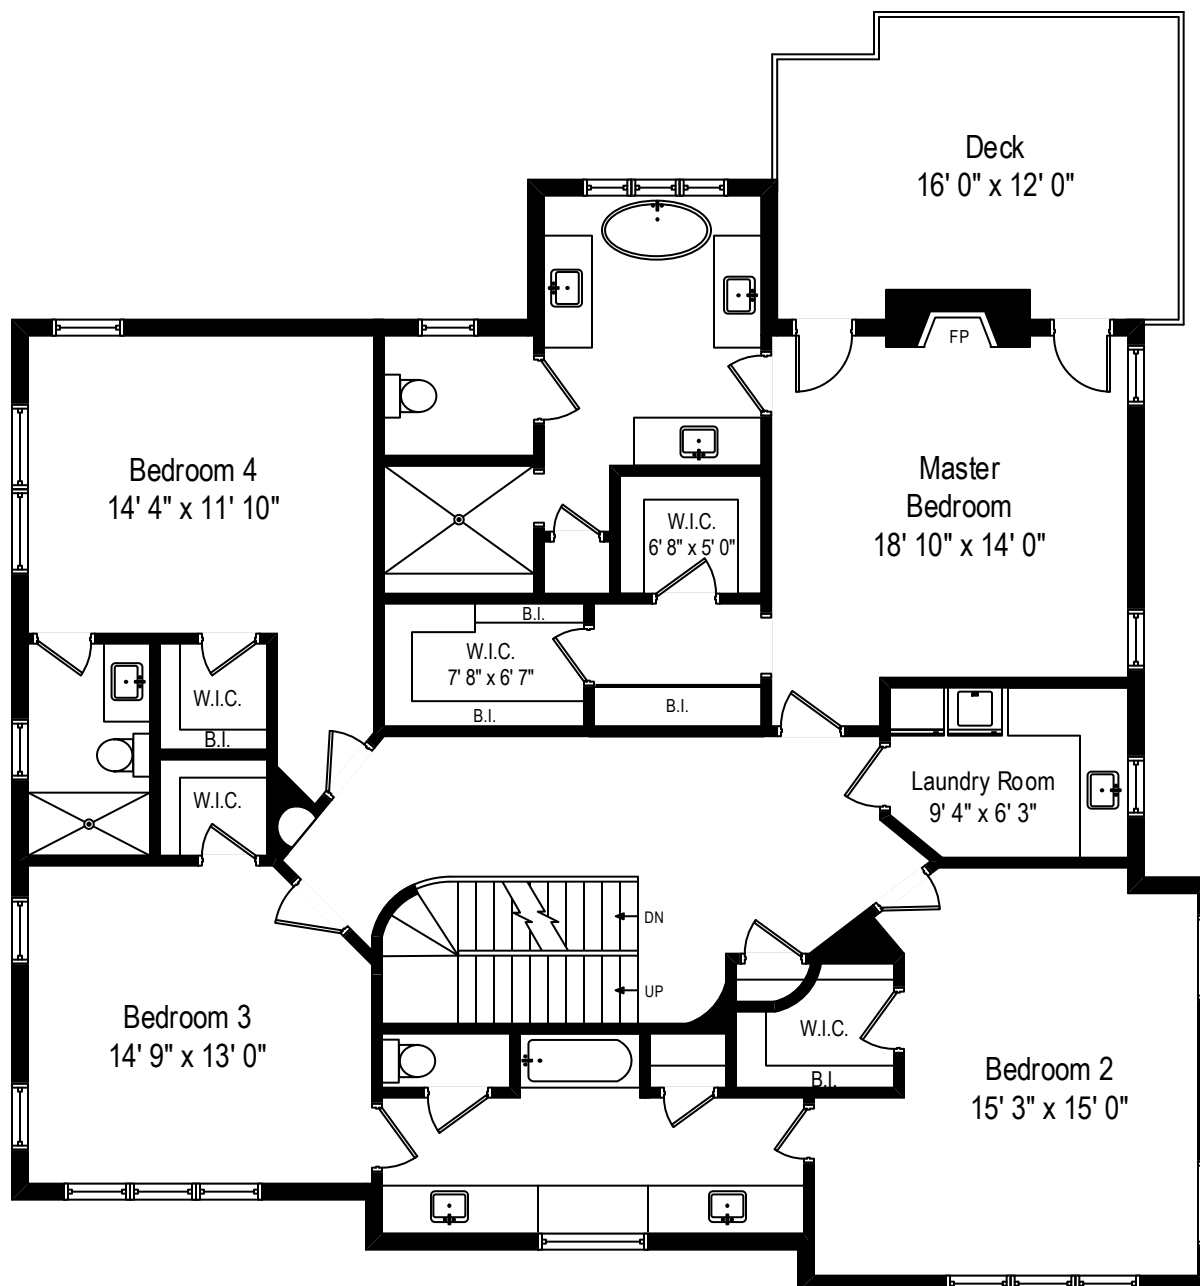

576 Maple Street – Winnetka, IL 60093

First Level

All dimensions are approximate. This plan is for marketing purposes only.

576 Maple Street – Winnetka, IL 60093

Second Level

All dimensions are approximate. This plan is for marketing purposes only.

576 Maple Street – Winnetka, IL 60093

Third Level

576 Maple Street – Winnetka, IL 60093

Lower Level

All dimensions are approximate. This plan is for marketing purposes only.

576 Maple Street – Winnetka, IL 60093
Sub Basement

All dimensions are approximate. This plan is for marketing purposes only.