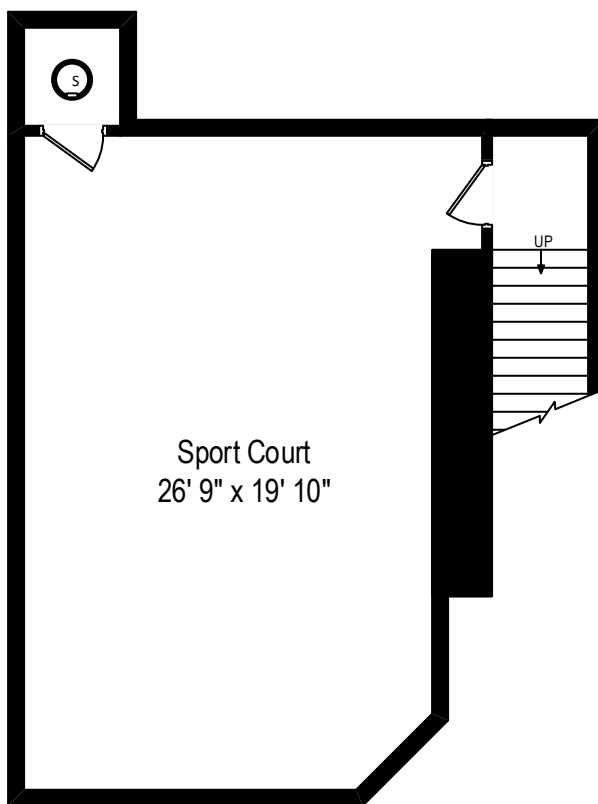

576 Maple Street – Winnetka, IL 60093

First Level

All dimensions are approximate. This plan is for marketing purposes only.

576 Maple Street – Winnetka, IL 60093

Second Level

All dimensions are approximate. This plan is for marketing purposes only.

576 Maple Street – Winnetka, IL 60093

Third Level

576 Maple Street – Winnetka, IL 60093

Lower Level

All dimensions are approximate. This plan is for marketing purposes only.

576 Maple Street – Winnetka, IL 60093
Sub Basement

All dimensions are approximate. This plan is for marketing purposes only.