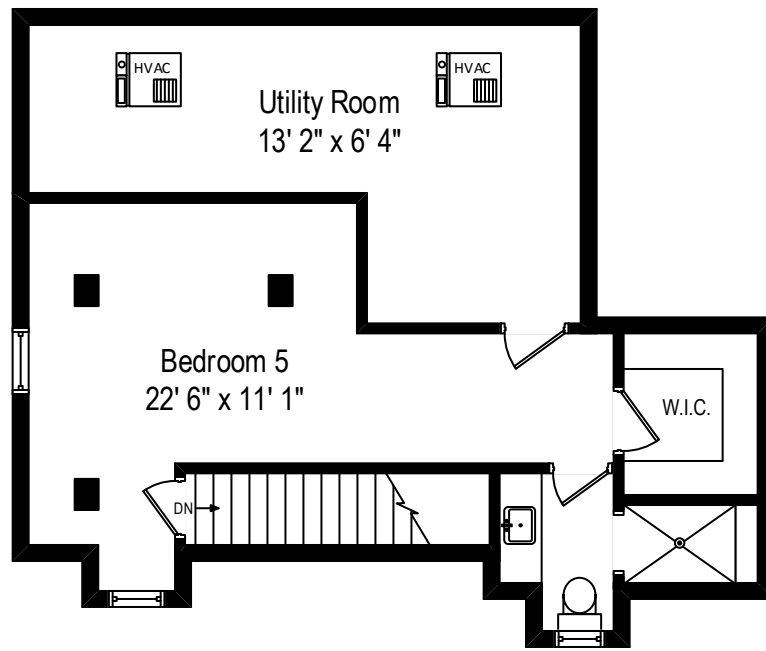

576 Maple Street – Winnetka, IL 60093

First Level

All dimensions are approximate. This plan is for marketing purposes only.

576 Maple Street – Winnetka, IL 60093

Second Level

All dimensions are approximate. This plan is for marketing purposes only.

576 Maple Street – Winnetka, IL 60093

Third Level

576 Maple Street – Winnetka, IL 60093

Lower Level

All dimensions are approximate. This plan is for marketing purposes only.

576 Maple Street – Winnetka, IL 60093
Sub Basement

All dimensions are approximate. This plan is for marketing purposes only.