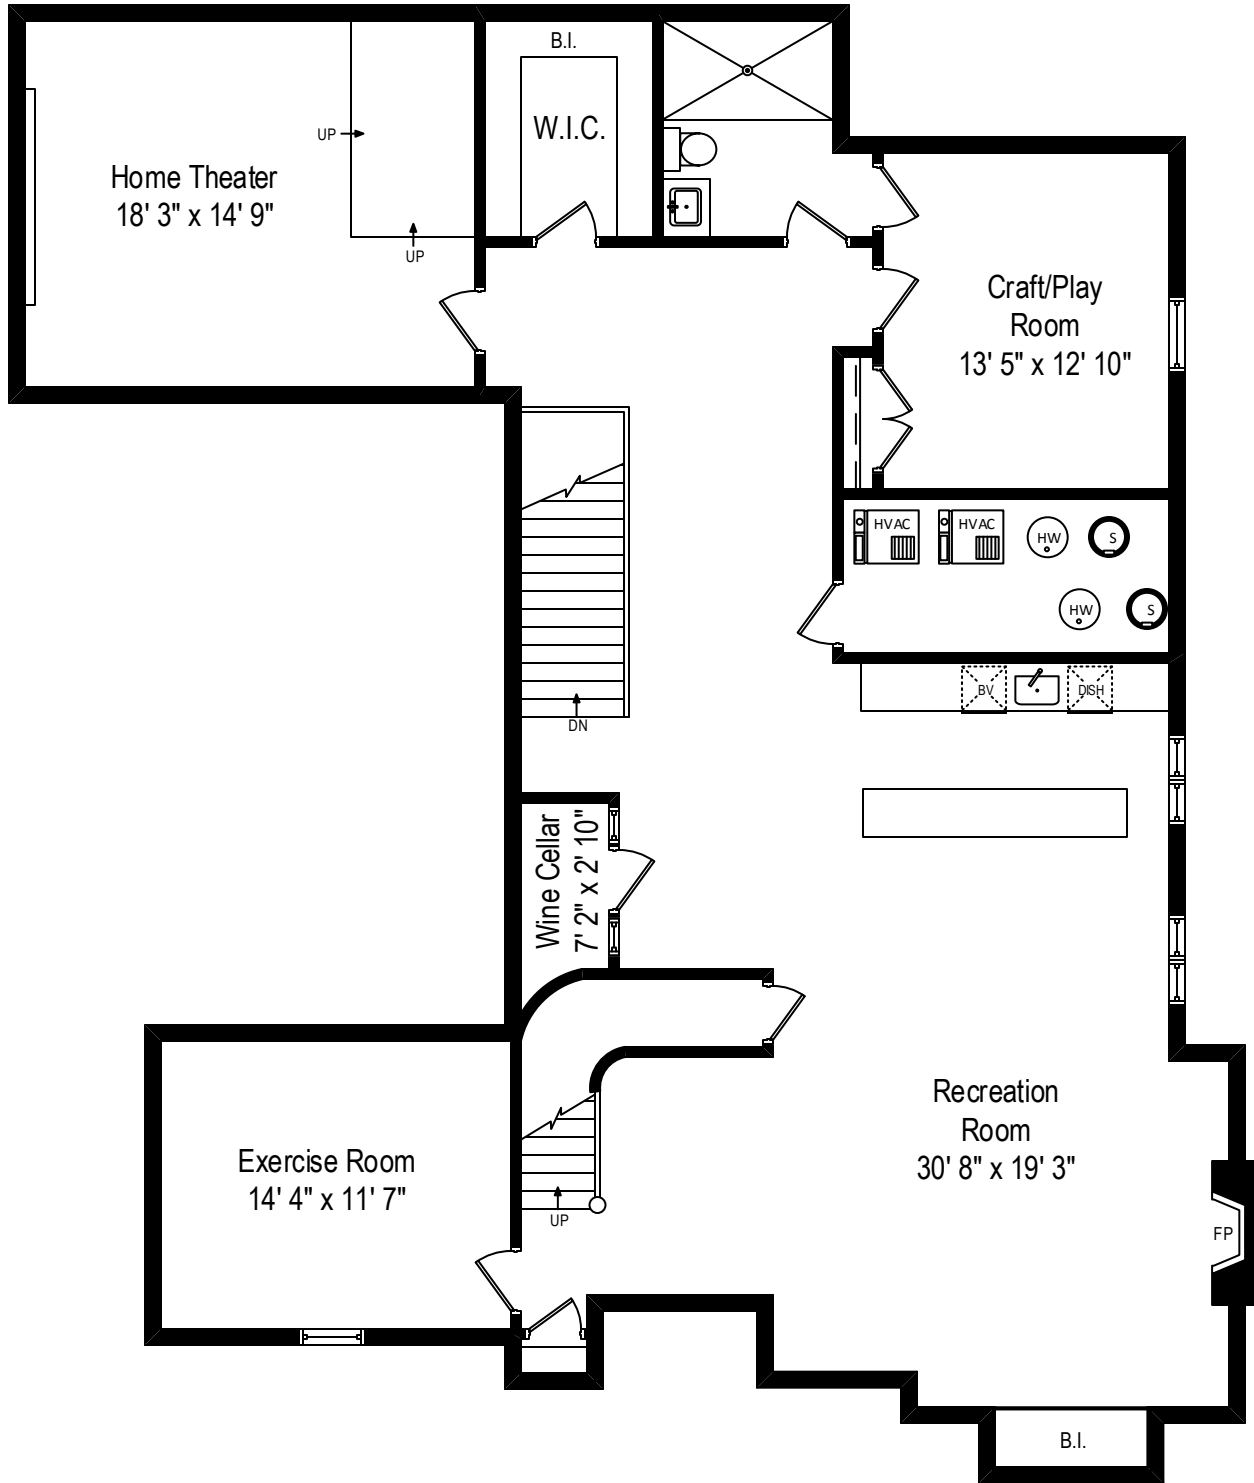

576 Maple Street – Winnetka, IL 60093

First Level

All dimensions are approximate. This plan is for marketing purposes only.

576 Maple Street – Winnetka, IL 60093

Second Level

All dimensions are approximate. This plan is for marketing purposes only.

576 Maple Street – Winnetka, IL 60093

Third Level

576 Maple Street – Winnetka, IL 60093

Lower Level

All dimensions are approximate. This plan is for marketing purposes only.

576 Maple Street – Winnetka, IL 60093
Sub Basement

All dimensions are approximate. This plan is for marketing purposes only.