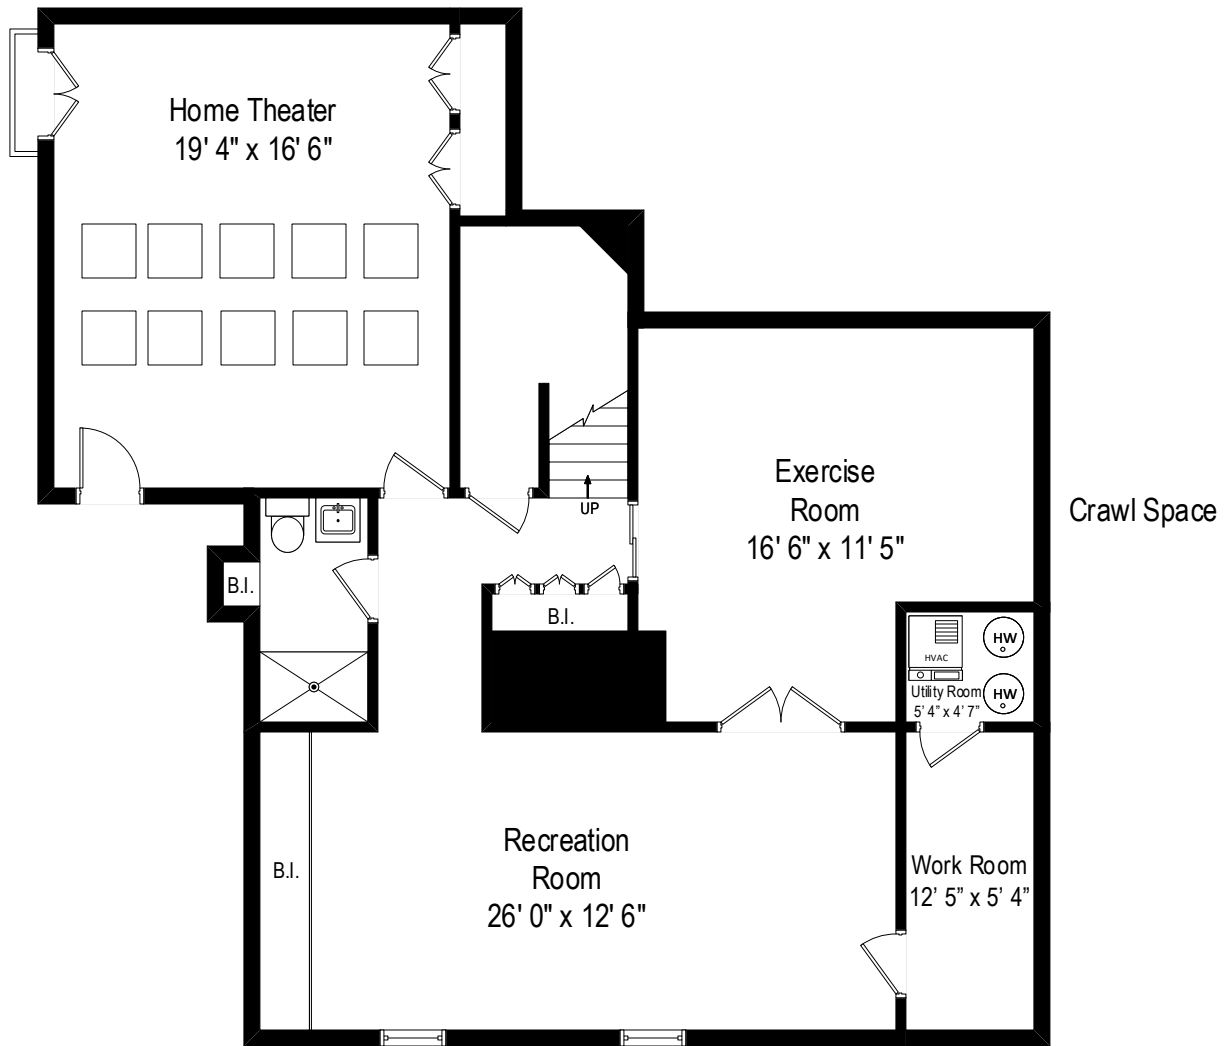

1161 Spruce Street – Winnetka, IL 60093

First Level

All dimensions are approximate. This plan is for marketing purposes only.

1161 Spruce Street – Winnetka, IL 60093
 Second Level

1161 Spruce Street – Winnetka, IL 60093

Third Level

1161 Spruce Street – Winnetka, IL 60093

Lower Level

All dimensions are approximate. This plan is for marketing purposes only.