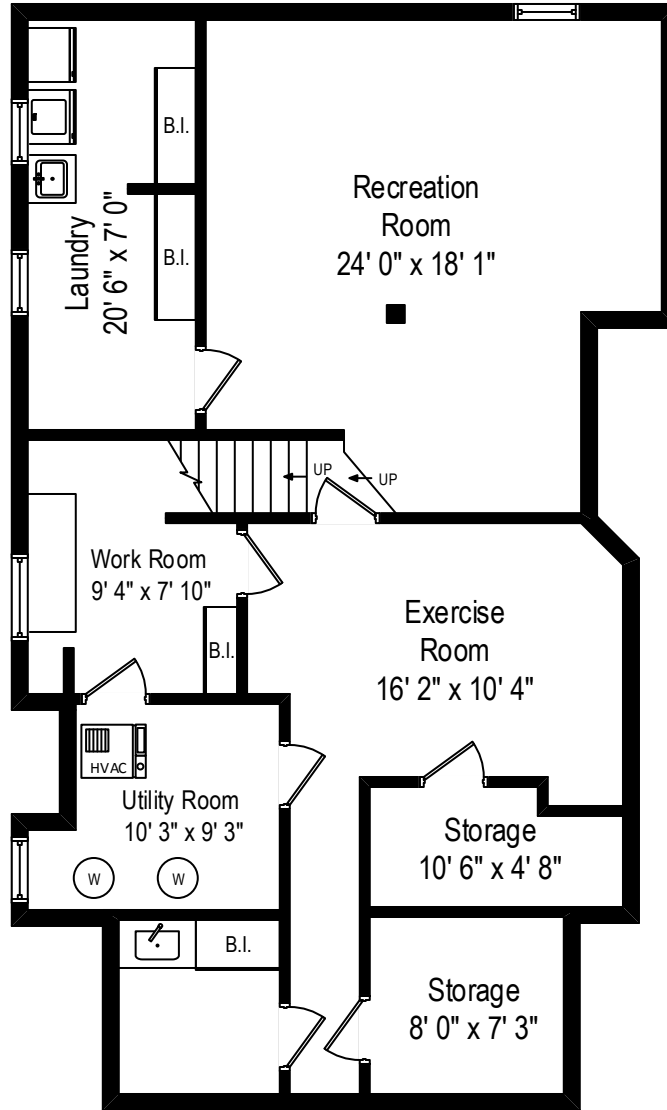

1039 Pine Street - Winnetka, IL 60093

First Level

All dimensions are approximate. This plan is for marketing purposes only.

1039 Pine Street - Winnetka, IL 60093

Second Level

1039 Pine Street - Winnetka, IL 60093

Third Level

All dimensions are approximate. This plan is for marketing purposes only.

1039 Pine Street - Winnetka, IL 60093

Lower Level