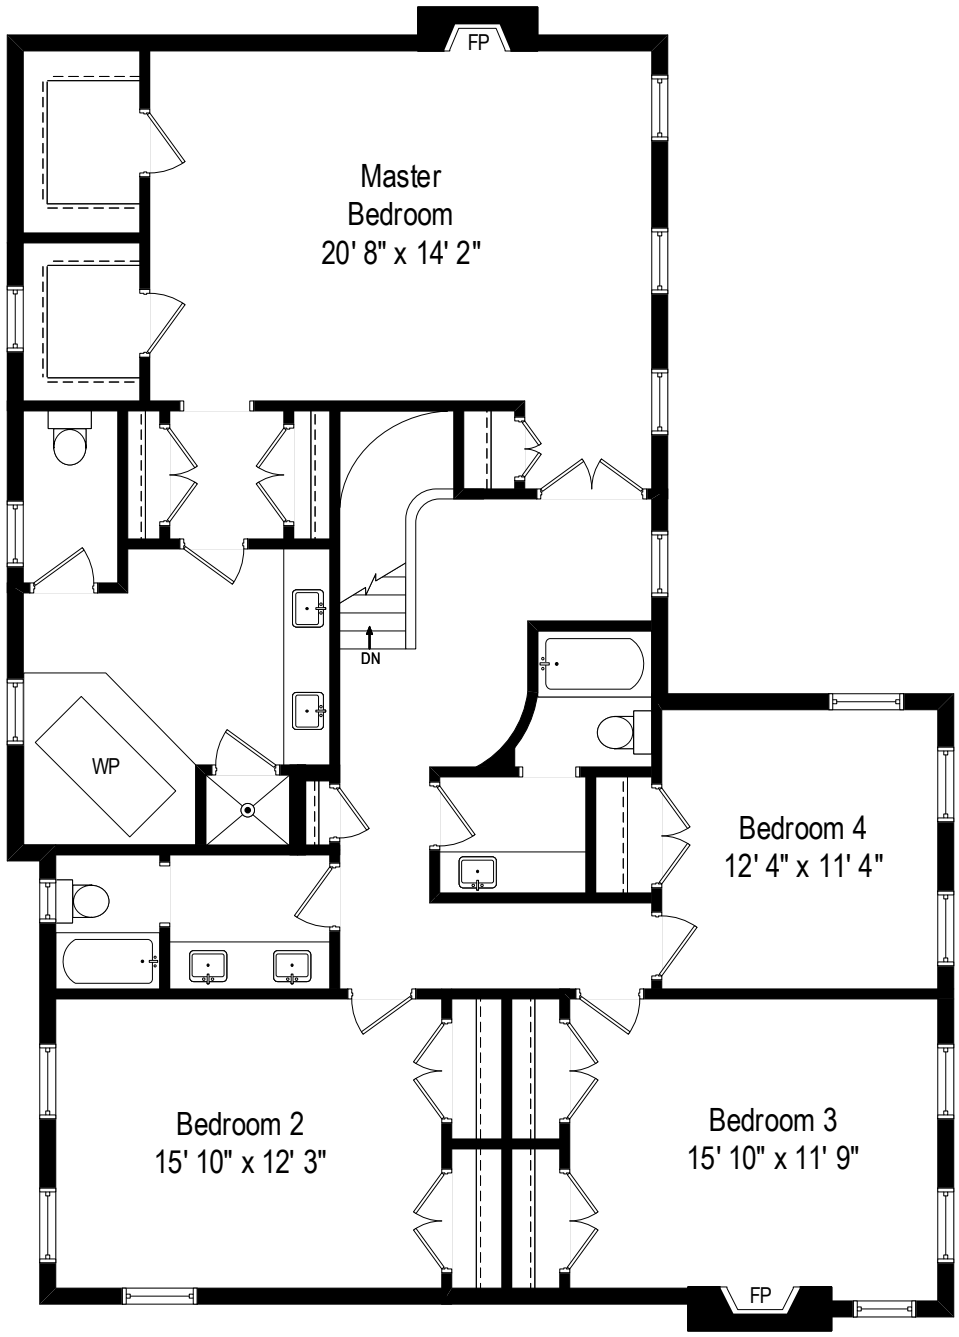

505 W. Maple Street - Hinsdale, IL 60521

First Level

All dimensions are approximate. This plan is for marketing purposes only.

505 W. Maple Street - Hinsdale, IL 60521

Second Level

All dimensions are approximate. This plan is for marketing purposes only.

505 W. Maple Street - Hinsdale, IL 60521

Lower Level

All dimensions are approximate. This plan is for marketing purposes only.