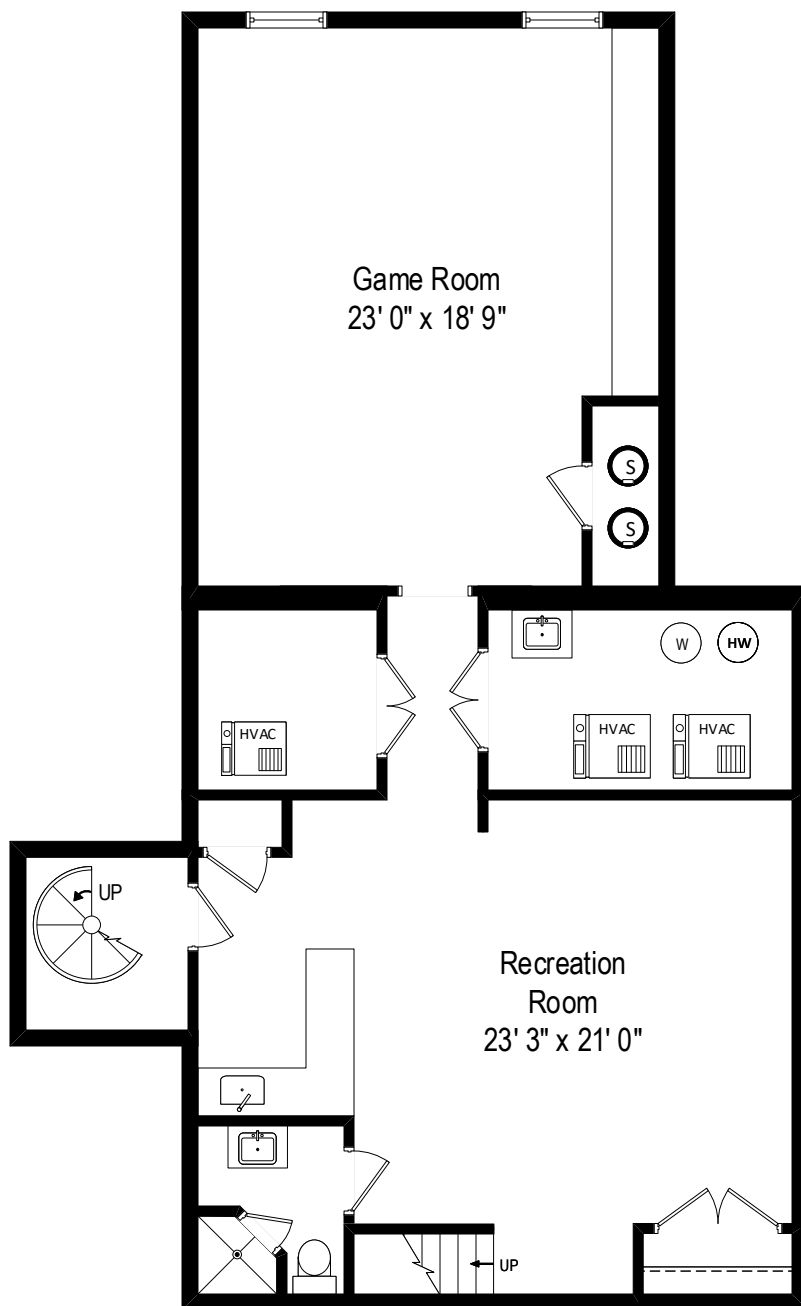

505 W. Maple Street - Hinsdale, IL 60521

First Level

All dimensions are approximate. This plan is for marketing purposes only.

505 W. Maple Street - Hinsdale, IL 60521

Second Level

All dimensions are approximate. This plan is for marketing purposes only.

505 W. Maple Street - Hinsdale, IL 60521

Lower Level

All dimensions are approximate. This plan is for marketing purposes only.