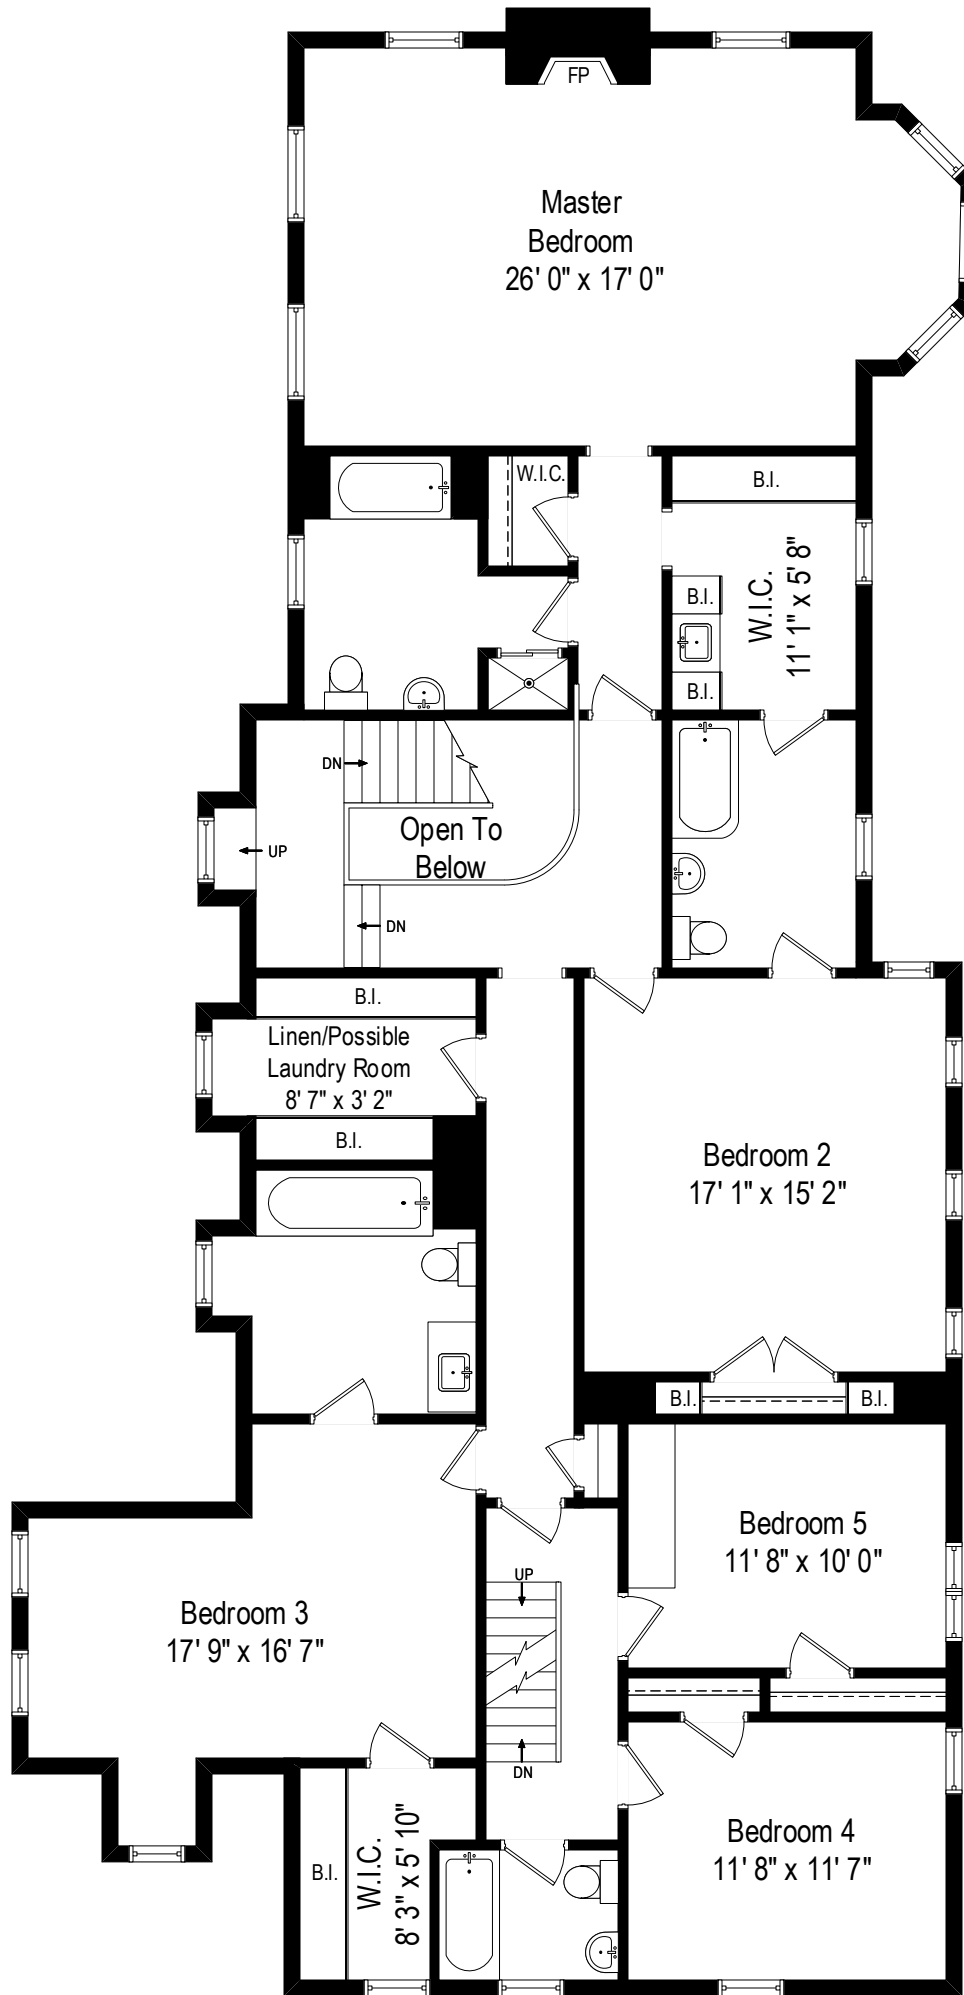

534 Pinewood Drive - Glencoe, IL 60022

First Level

All dimensions are approximate. This plan is for marketing purposes only.

534 Pinewood Drive - Glencoe, IL 60022

Second Level

All dimensions are approximate. This plan is for marketing purposes only.

534 Pinewood Drive - Glencoe, IL 60022

Third Level

All dimensions are approximate. This plan is for marketing purposes only.

534 Pinewood Drive - Glencoe, IL 60022

Lower Level

All dimensions are approximate. This plan is for marketing purposes only.