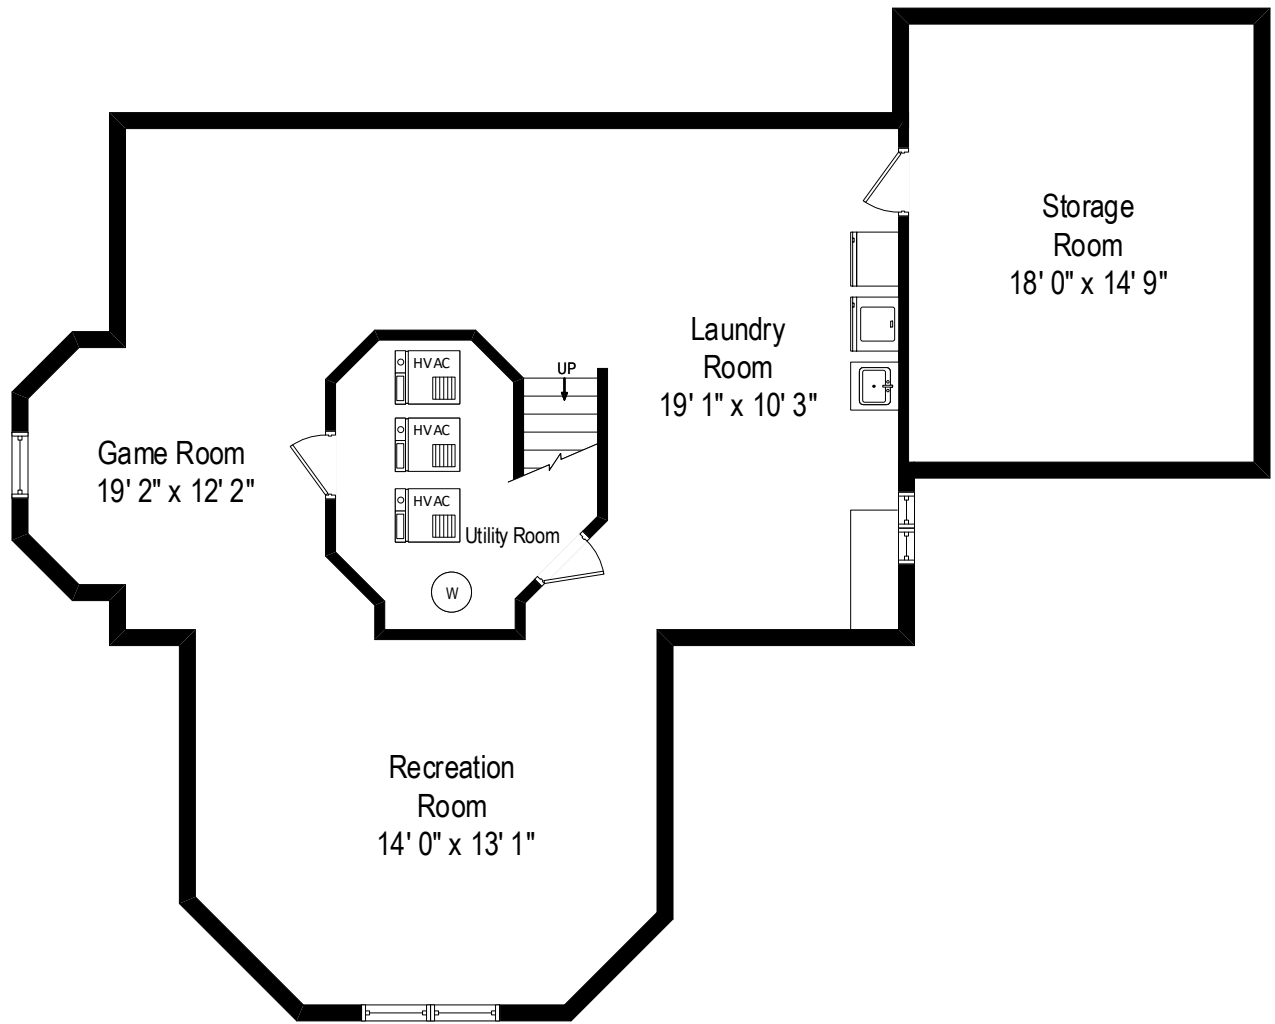

555 Cherry - Winnetka, IL 60093

First Level

All dimensions are approximate. This plan is for marketing purposes only.

555 Cherry - Winnetka, IL 60093

Second Level

All dimensions are approximate. This plan is for marketing purposes only.

555 Cherry - Winnetka, IL 60093

Third Level

All dimensions are approximate. This plan is for marketing purposes only.

555 Cherry - Winnetka, IL 60093

Lower Level

All dimensions are approximate. This plan is for marketing purposes only.