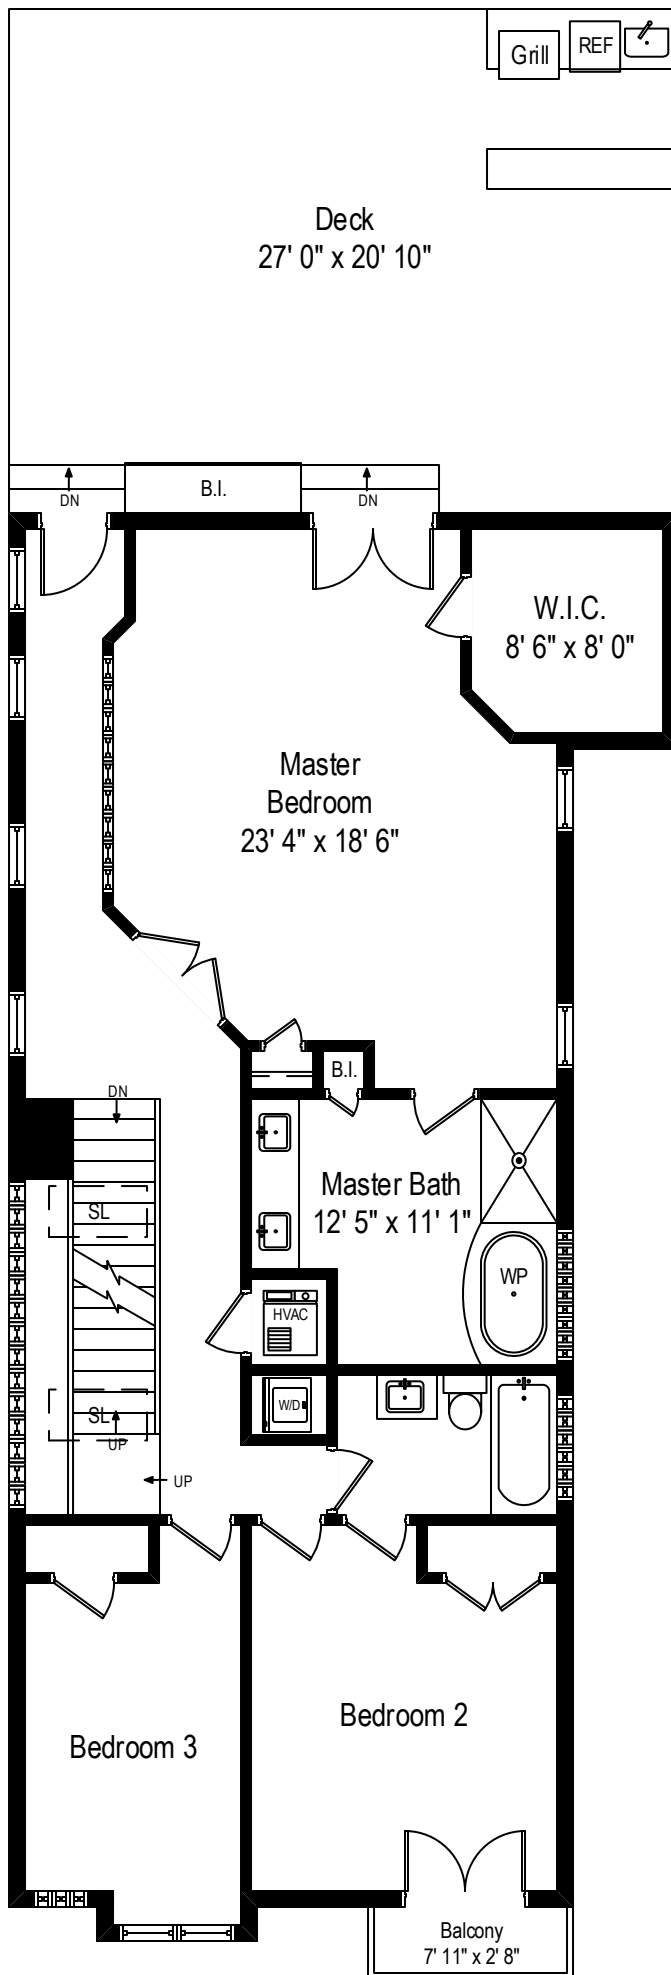

2030 N. Hoyne – Chicago, IL 60647

First Level

All dimensions are approximate. This plan is for marketing purposes only.

2030 N. Hoyne – Chicago, IL 60647

Second Level

2030 N. Hoyne – Chicago, IL 60647

Second Level Option 2

All dimensions are approximate. This plan is for marketing purposes only.

2030 N. Hoyne – Chicago, IL 60647

Lower Level

All dimensions are approximate. This plan is for marketing purposes only.