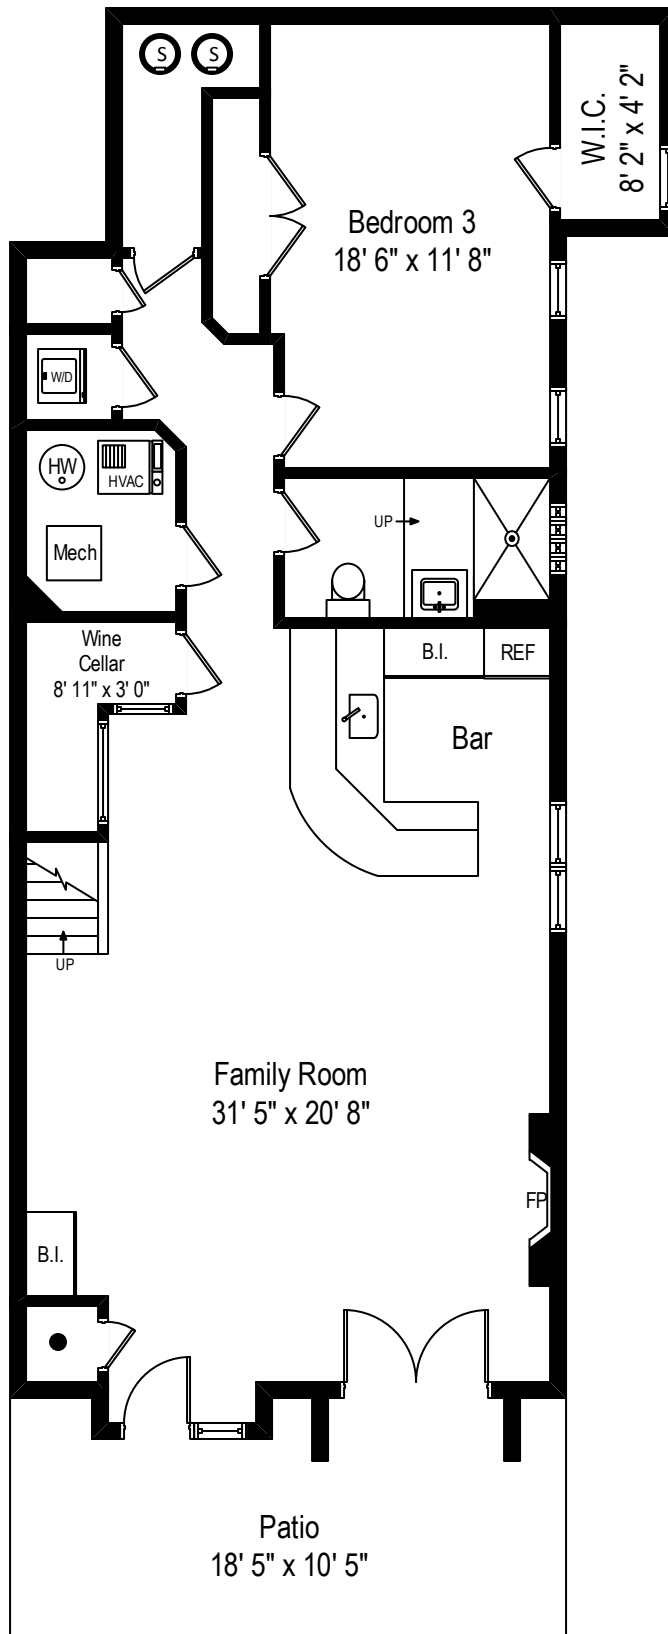

2030 N. Hoyne – Chicago, IL 60647

First Level

All dimensions are approximate. This plan is for marketing purposes only.

2030 N. Hoyne – Chicago, IL 60647

Second Level

2030 N. Hoyne – Chicago, IL 60647

Second Level Option 2

All dimensions are approximate. This plan is for marketing purposes only.

2030 N. Hoyne – Chicago, IL 60647

Lower Level

All dimensions are approximate. This plan is for marketing purposes only.