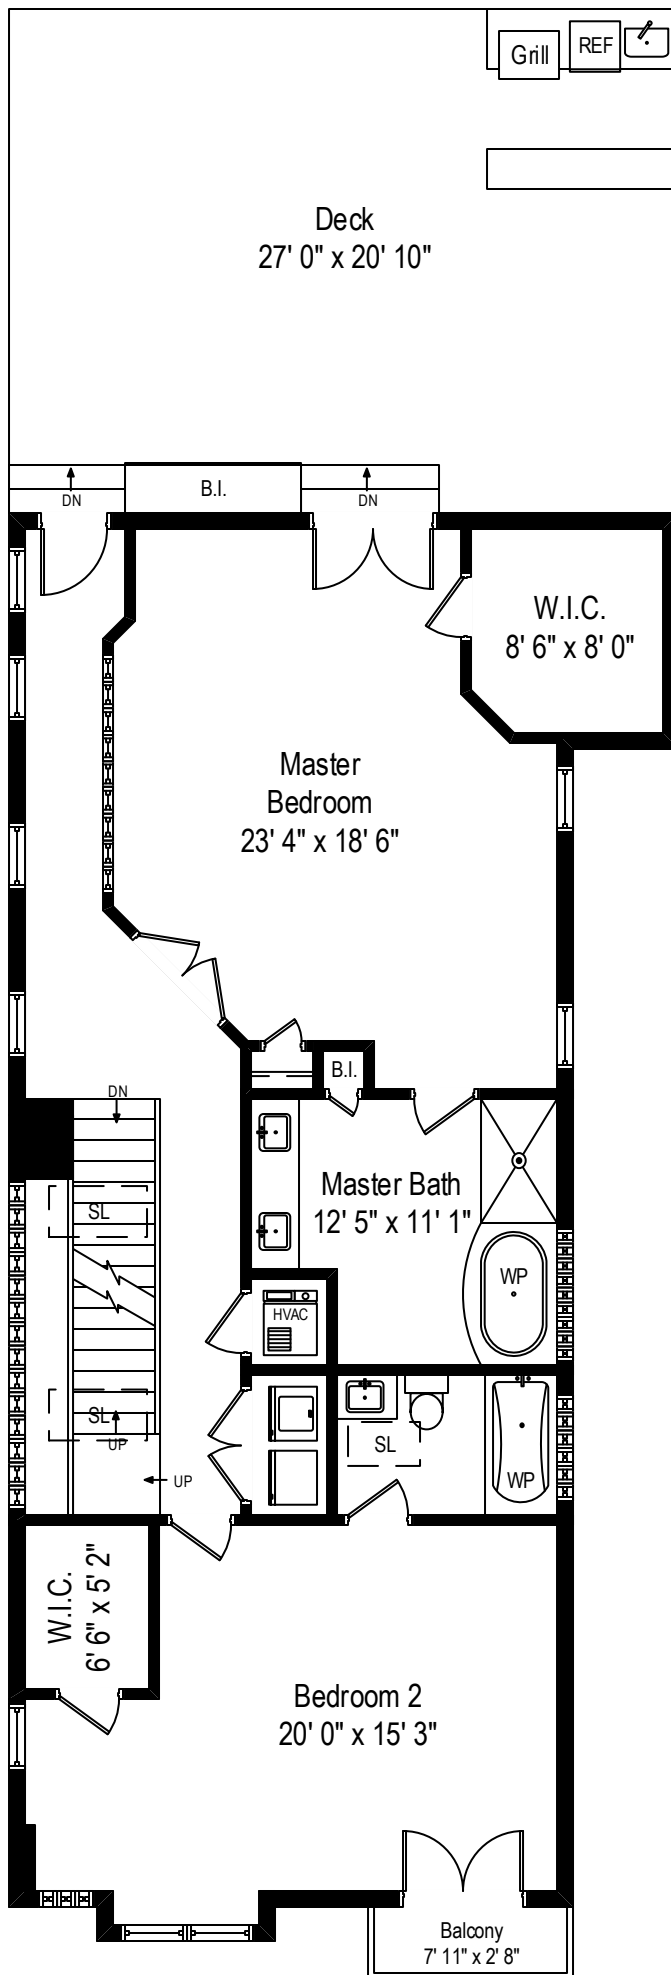

2030 N. Hoyne – Chicago, IL 60647

First Level

All dimensions are approximate. This plan is for marketing purposes only.

2030 N. Hoyne – Chicago, IL 60647

Second Level

2030 N. Hoyne – Chicago, IL 60647

Second Level Option 2

All dimensions are approximate. This plan is for marketing purposes only.

2030 N. Hoyne – Chicago, IL 60647

Lower Level

All dimensions are approximate. This plan is for marketing purposes only.